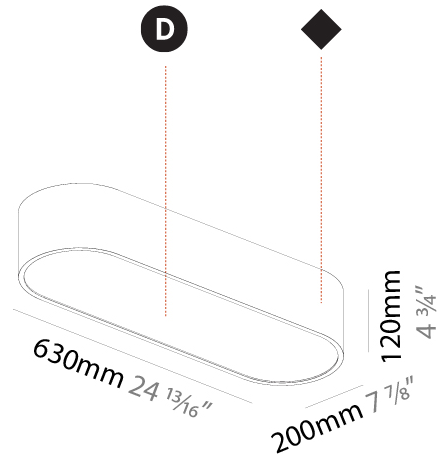

GENERAL

Series: Smoothy
Subseries: Smoothline
Partner: Prolicht
Division: Architectural
Installation: Surface
Product Type: Ceiling Surface
Mounting Location: Ceiling
Light Distribution: Direct

PHYSICAL

Shape: Oval
Length (mm): 630
Length (in): 24 13/16
Width (mm): 200
Width (in): 7 7/8
Height (mm): 120
Height (in): 4 3/4
Weight (kg): 3.403
Weight (lbs): 7.49
Diffuser: PMMA - Opal or Micro-Prism
Fixture Finish: SSR / BKV / CWI / CRY / HAB / UFT / ITA / RUA / FTG / MYG / LOD / PUS / FRO / FUP / KIA / POP / BLS / SPG / MEY / GOH / CHC / COM / ABZ / JAG / OBR / MOS / ROR
Fixture Material: Extruded Aluminum / Steel

ELECTRICAL

Lamp Type: LED (Zhaga Standard)
Input Wattage (W): 21
Total Output Wattage (W): 18
Dimming: Tri-Mode (Non-Dimming and Phase Dimming (120Vac only) and 0-10V Dimming)
Driver Included: Yes
Driver Location: Integrated
Driver Type: Constant Current - Universal
Driver Class: Class 2
Input Voltage (V): 120 - 277
Constant Current (MA): 500

LED

Color Temperature (°K): 3000 / 4000
Max. Delivered Lumen (lm): 1460 / 1600
CRI: >80 CRI
Lamp Life (hrs): 50000
Upon Request: Other CCT available

OPTICAL

RATINGS AND CERTIFICATIONS

Certified By: Certified for North American Standards
IP rating: IP20

PROJECT
TYPE
SPECIFIER
QUANTITY
DATE