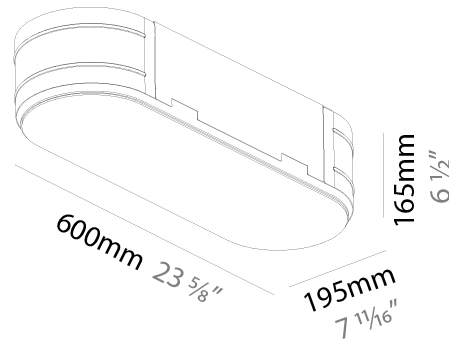

GENERAL

Series: Smoothy
Subseries: Smoothline
Partner: Prolicht
Division: Architectural
Installation: Trimless
Product Type: Ceiling Recessed
Mounting Location: Ceiling
Light Distribution: Direct

PHYSICAL

Shape: Oval
Length (mm): 600
Length (in): 23 5/8
Width (mm): 195
Width (in): 7 11/16
Depth (mm): 165
Depth (in): 6 1/2
Ceiling Thickness (mm): 10 / 12.5 / 15 / 25 / 30
Ceiling Thickness (in): 3/8 or 1/2 or 9/16 or 1 or 1 3/16
Min. Recessing Depth (mm): 180
Min. Recessing Depth (in): 7 1/16
Weight (kg): 3.8
Weight (lbs): 7.6
Diffuser: PMMA - Opal
Fixture Material: Extruded Aluminum / Steel
Cut-out Measurements: 635mm / 25" x 230mm / 9 1/16"
Upon Request: Unique Sizes Unique Ceiling Thickness Unique Mounting Depth Spot Inserts

ELECTRICAL

Lamp Type: LED (Zhaga Standard)
Input Wattage (W): 20.5
Total Output Wattage (W): 18
Dimming: [Tri-Mode (Non-Dimming and Phase Dimming (120Vac only) and 0-10V Dimming)](#)
Driver Included: Yes
Driver Location: Integrated
Driver Type: Constant Current - Universal
Driver Class: Class 2
Input Voltage (V): 120 - 277
Constant Current (MA): 500

LED

[Color Temperature (°K): 3000 / 4000](#)
Max. Delivered Lumen (lm): 1560 / 1710
CRI: >80 CRI
Lamp Life (hrs): 50000
Upon Request: Other CCT available

OPTICAL

RATINGS AND CERTIFICATIONS

Certified By: Certified for North American Standards
IP rating: IP20

PROJECT
TYPE
SPECIFIER
QUANTITY
DATE

635mm x 230mm
25" x 9 1/16"

10 | 12 1/2 | 15 | 25 | 30mm
3/8" | 1/2" | 9/16" | 1" | 3/16"