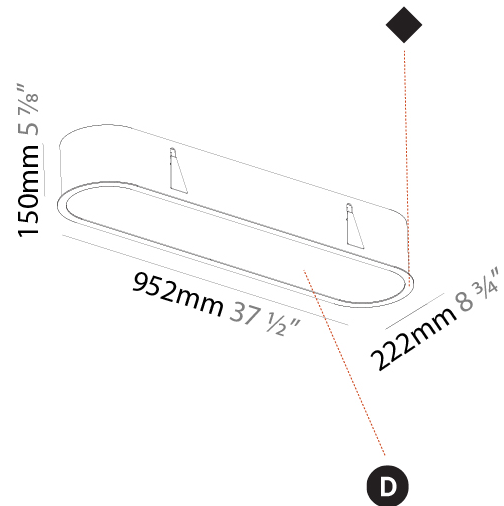

PHYSICAL

Shape: Oval
Length (mm): 952
Length (in): 37 1/2
Width (mm): 222
Width (in): 8 3/4
Depth (mm): 150
Depth (in): 5 7/8
Ceiling Thickness (mm): 10 / 12.5 / 15 / 25
Ceiling Thickness (in): 3/8 or 1/2 or 9/16 or 1
Min. Recessing Depth (mm): 160
Min. Recessing Depth (in): 6 5/16
Weight (kg): 5.93
Weight (lbs): 13.05
Diffuser: PMMA - Opal or Micro-Prism
Fixture Finish: SSR / BKV / CWI / CRY / HAB / UFT / ITA / RUA / FTG / MYG / LOD / PUS / FRO / FUP / KIA / POP / BLS / SPG / MEY / GOH / CHC / COM / ABZ / JAG / OBR / MOS / ROR
Fixture Material: Extruded Aluminum / Steel
Cut-out Measurements: 935mm / 36 13/16" x 205mm / 8 1/16"

ELECTRICAL

Lamp Type: LED (Zhaga Standard)
Input Wattage (W): 31.9
Total Output Wattage (W): 27
Dimming: Tri-Mode (Non-Dimming and Phase Dimming (120Vac only) and 0-10V Dimming)
Driver Included: Yes
Driver Location: Integrated
Driver Type: Constant Current - Universal
Driver Class: Class 2
Input Voltage (V): 120 - 277
Constant Current (MA): 500

LED

Color Temperature (°K): 3000 / 4000
Max. Delivered Lumen (lm): 2140 / 2350
CRI: >80 CRI
Lamp Life (hrs): 50000
Upon Request: Other CCT available

OPTICAL

RATINGS AND CERTIFICATIONS

Certified By: Certified for North American Standards
IP rating: IP20

PROJECT
TYPE
SPECIFIER
QUANTITY
DATE