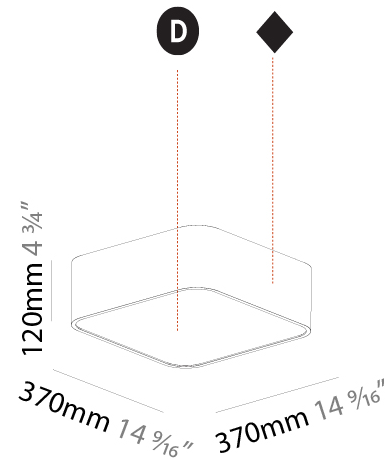

GENERAL

Series: Smoothy
Subseries: Smoothy Standard
Partner: Prolicht
Division: Architectural
Installation: Surface
Product Type: Ceiling Surface
Mounting Location: Ceiling
Light Distribution: Direct

PHYSICAL

Shape: Square
Length (mm): 370
Length (in): 14 ⁹/₁₆
Width (mm): 370
Width (in): 14 ⁹/₁₆
Height (mm): 120
Height (in): 4 ³/₄
Weight (kg): 3.458
Weight (lbs): 7.61
Diffuser: [PMMA - Opal or Micro-Prism](#)
Fixture Finish: [SSR / BKV / CWI / CRY / HAB / UFT / ITA / RUA / FTG / MYG / LOD / PUS / FRO / FUP / KIA / POP / BLS / SPG / MEY / GOH / CHC / COM / ABZ / JAG / OBR / MOS / ROR](#)
Fixture Material: Extruded Aluminum / Steel

ELECTRICAL

Lamp Type: LED (Zhaga Standard)
Input Wattage (W): 13.2
Total Output Wattage (W): 12
Dimming: [Non-Dimmable](#)
Driver Included: Yes
Driver Location: Integrated
Driver Type: Constant Current -Universal
Driver Class: Class 2
Input Voltage (V): 120 - 277
Constant Current (MA): 350
Upon Request: 0-10Vdc dimming / Phase dimming 120Vac only

LED

Color Temperature (°K): [3000 / 4000](#)
Max. Delivered Lumen (lm): 1380 / 1430
CRI: >80 CRI
Efficiency (%): 0.867
Lamp Life (hrs): 50000
Upon Request: Other CCT available

OPTICAL

RATINGS AND CERTIFICATIONS

Certified By: Certified for North American Standards
IP rating: IP20

PROJECT
TYPE
SPECIFIER
QUANTITY
DATE