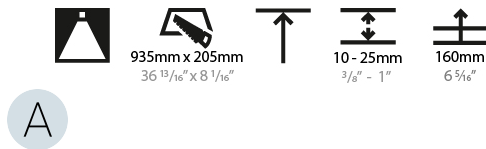

PHYSICAL

Shape: Oval
Length (mm): 952
Length (in): 37 1/2
Width (mm): 222
Width (in): 8 3/4
Depth (mm): 150
Depth (in): 5 7/8
Ceiling Thickness (mm): 10 / 12.5 / 15 / 25
Ceiling Thickness (in): 3/8 or 1/2 or 9/16 or 1
Min. Recessing Depth (mm): 160
Min. Recessing Depth (in): 6 5/16
Weight (kg): 5.93
Weight (lbs): 13.05
Diffuser: PMMA - Opal or Micro-Prism
Fixture Finish: SSR / BKV / CWI / CRY / HAB / UFT / ITA / RUA / FTG / MYG / LOD / PUS / FRO / FUP / KIA / POP / BLS / SPG / MEY / GOH / CHC / COM / ABZ / JAG / OBR / MOS / ROR
Fixture Material: Extruded Aluminum / Steel
Cut-out Measurements: 935mm / 36 13/16" x 205mm / 8 1/16"

ELECTRICAL

Lamp Type: LED (Zhaga Standard)
Input Wattage (W): 31.9
Total Output Wattage (W): 27
Dimming: Tri-Mode (Non-Dimming and Phase Dimming (120Vac only) and 0-10V Dimming)
Driver Included: Yes
Driver Location: Integrated
Driver Type: Constant Current - Universal
Driver Class: Class 2
Input Voltage (V): 120 - 277
Constant Current (MA): 500

LED

Color Temperature (°K): 3000 / 4000
Max. Delivered Lumen (lm): 2140 / 2350
CRI: >80 CRI
Lamp Life (hrs): 50000
Upon Request: Other CCT available

OPTICAL

RATINGS AND CERTIFICATIONS

Certified By: Certified for North American Standards
IP rating: IP20

PROJECT
TYPE
SPECIFIER
QUANTITY
DATE