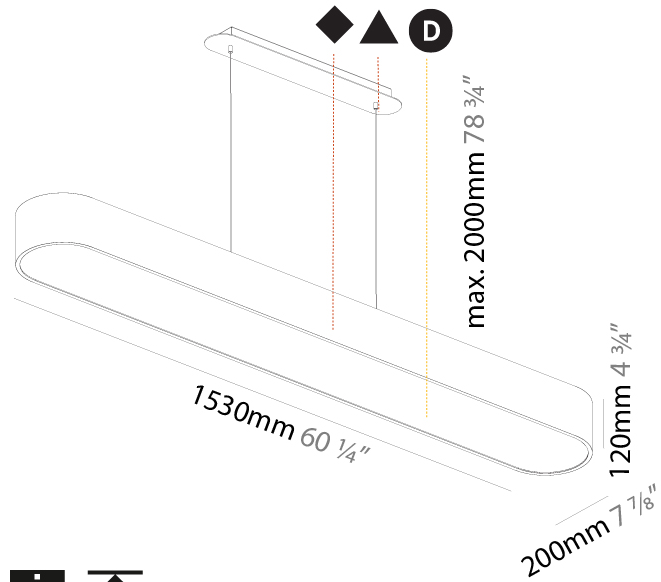

GENERAL

Series: Smoothy
Subseries: Smoothline
Partner: Prolicht
Division: Architectural
Installation: Suspension
Product Type: Pendant
Mounting Location: Ceiling
Light Distribution: Direct

PHYSICAL

Shape: Oblong
Length (mm): 1530
Length (in): 60 1/4
Width (mm): 200
Width (in): 7 7/8
Height (mm): 120
Height (in): 4 3/4
Max. Overall Height (mm): 2120
Max. Overall Height (in): 82 1/2
Weight (kg): 10.765
Weight (lbs): 23.73
Diffuser: PMMA - Opal or Micro-Prism
Fixture Finish: SSR / BKV / CWI / CRY / HAB / UFT / ITA / RUA / FTG / MYG / LOD / PUS / FRO / FUP / KIA / POP / BLS / SPG / MEY / GOH / CHC / COM / ABZ / JAG / OBR / MOS / ROR
Fixture Material: Extruded Aluminum / Steel
Cable Details: 2000mm / 78 3/4"

ELECTRICAL

Lamp Type: LED (Zhaga Standard)
Input Wattage (W): 52.5
Total Output Wattage (W): 45
Dimming: Tri-Mode (Non-Dimming and Phase Dimming (120Vac only) and 0-10V Dimming)
Driver Included: Yes
Driver Location: Integrated
Driver Type: Constant Current - Universal
Driver Class: Class 2
Input Voltage (V): 120 - 277
Constant Current (MA): 500

LED

Number of LEDs: 15
Color Temperature (°K): 3000 / 4000
Max. Delivered Lumen (lm): 3650 / 4010
CRI: >80 CRI
Lamp Life (hrs): 50000
Upon Request: Other CCT available

OPTICAL

RATINGS AND CERTIFICATIONS

Certified By: Certified for North American Standards
IP rating: IP20