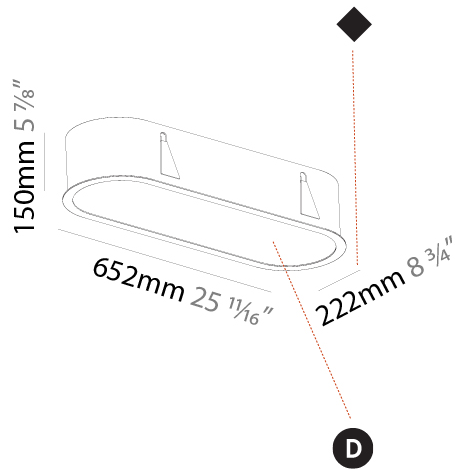

PHYSICAL

Shape: Oval
Length (mm): 652
Length (in): 25 11/16
Width (mm): 222
Width (in): 8 3/4
Depth (mm): 150
Depth (in): 5 7/8
Ceiling Thickness (mm): 10 / 12.5 / 15 / 25
Ceiling Thickness (in): 3/8 or 1/2 or 9/16 or 1
Min. Recessing Depth (mm): 160
Min. Recessing Depth (in): 6 5/16
Weight (kg): 4.033
Weight (lbs): 8.87
Diffuser: PMMA - Opal or Micro-Prism
Fixture Finish: SSR / BKV / CWI / CRY / HAB / UFT / ITA / RUA / FTG / MYG / LOD / PUS / FRO / FUP / KIA / POP / BLS / SPG / MEY / GOH / CHC / COM / ABZ / JAG / OBR / MOS / ROR
Fixture Material: Extruded Aluminum / Steel
Cut-out Measurements: 635mm / 25" x 205mm / 8 1/16"

ELECTRICAL

Lamp Type: LED (Zhaga Standard)
Input Wattage (W): 21
Total Output Wattage (W): 18
Dimming: Tri-Mode (Non-Dimming and Phase Dimming (120Vac only) and 0-10V Dimming)
Driver Included: Yes
Driver Location: Integrated
Driver Type: Constant Current - Universal
Driver Class: Class 2
Input Voltage (V): 120 - 277
Constant Current (MA): 500

LED

Color Temperature (°K): 3000 / 4000
Max. Delivered Lumen (lm): 1430 / 1570
CRI: >80 CRI
Lamp Life (hrs): 50000
Upon Request: Other CCT available

OPTICAL

RATINGS AND CERTIFICATIONS

Certified By: Certified for North American Standards
IP rating: IP20

PROJECT
TYPE
SPECIFIER
QUANTITY
DATE