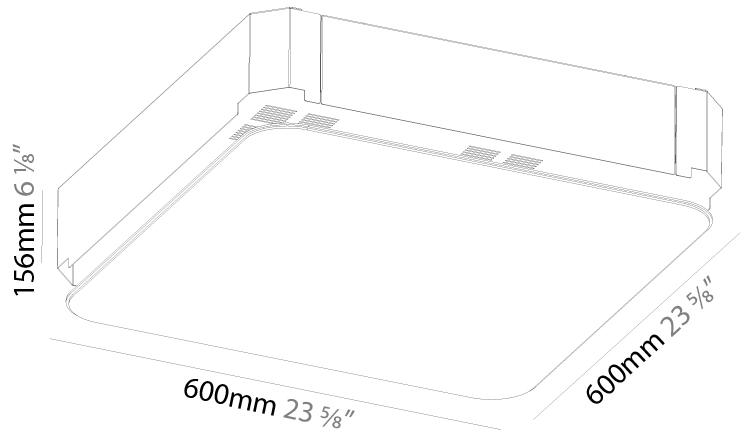

PHYSICAL

Shape: Square
Length (mm): 600
Length (in): 23 5/8
Width (mm): 600
Width (in): 23 5/8
Depth (mm): 156
Depth (in): 6 1/8
Ceiling Thickness (mm): 10 / 12.5 / 15 / 25 / 30
Ceiling Thickness (in): 3/8 or 1/2 or 9/16 or 1
Min. Recessing Depth (mm): 180
Min. Recessing Depth (in): 7 1/16
Weight (kg): 12.549
Weight (lbs): 27.61
Diffuser: PMMA - Opal
Fixture Material: Extruded Aluminum / Steel
Cut-out Measurements: 635mm / 25" x 635mm / 25"
Upon Request: Unique Sizes Unique Ceiling Thickness Unique Mounting Depth Spot Inserts

ELECTRICAL

Lamp Type: LED (Zhaga Standard)
Input Wattage (W): 55
Total Output Wattage (W): 49.7
Dimming: [Non-Dimmable](#)
Driver Included: Yes
Driver Location: Integrated
Driver Type: Constant Current - Universal
Driver Class: Class 2
Input Voltage (V): 120 - 277
Constant Current (MA): 350
Upon Request: (Not included - see components) Integral: 0-10Vdc dimming / Phase dimming 120Vac only

LED

[Color Temperature (°K): 3000 / 4000](#)
Max. Delivered Lumen (lm): 5370 / 5560
CRI: >80 CRI
Efficiency (%): 65 (5mm Perspex) / 80.40
Lamp Life (hrs): 50000
Upon Request: Other CCT available

OPTICAL

RATINGS AND CERTIFICATIONS

Certified By: Certified for North American Standards
IP rating: IP20

PROJECT
TYPE
SPECIFIER
QUANTITY
DATE

180mm 635mm x 635mm 10 | 12 1/2 | 15 | 25 | 30mm
7 1/16" 25" x 25" 3/8" 1/2" 9/16" 1" 3/16"