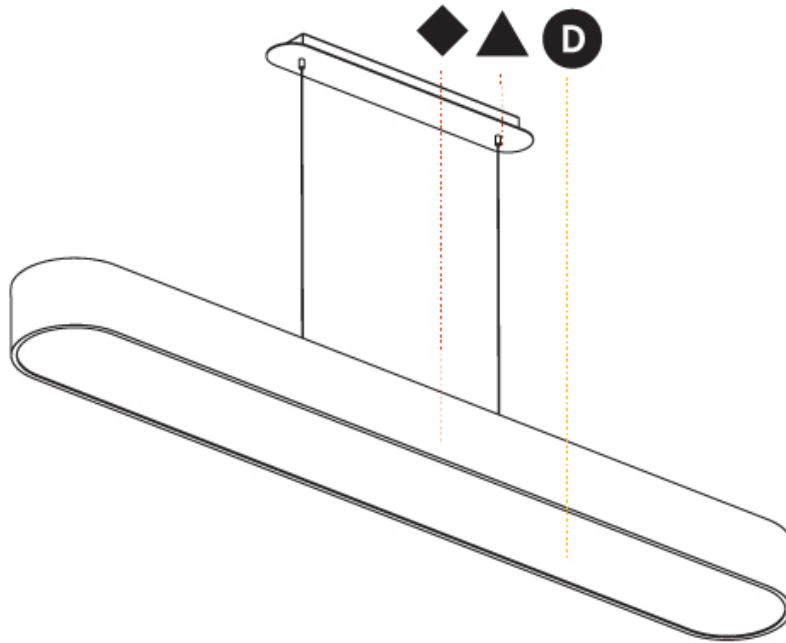

SMOOTHLINE SUSPENSION

A30275-

PROJECT	_____
TYPE	_____
SPECIFIER	_____
QUANTITY	_____
DATE	_____

A