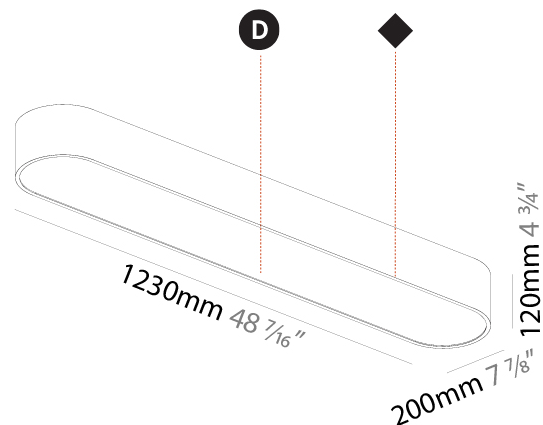

GENERAL

Series: Smoothy
Subseries: Smoothline
Partner: Prolicht
Division: Architectural
Installation: Surface
Product Type: Ceiling Surface
Mounting Location: Ceiling
Light Distribution: Direct

PHYSICAL

Shape: Oval
Length (mm): 1230
Length (in): 48 7/16
Width (mm): 200
Width (in): 7 7/8
Height (mm): 120
Height (in): 4 3/4

Diffuser: PMMA - Opal or Micro-Prism
Fixture Finish: SSR / BKV / CWI / CRY / HAB / UFT / ITA / RUA / FTG / MYG / LOD / PUS / FRO / FUP / KIA / POP / BLS / SPG / MEY / GOH / CHC / COM / ABZ / JAG / OBR / MOS / ROR
Fixture Material: Extruded Aluminum / Steel

ELECTRICAL

Lamp Type: LED (Zhaga Standard)
Input Wattage (W): 42
Total Output Wattage (W): 36
Dimming: Tri-Mode (Non-Dimming and Phase Dimming (120Vac only) and 0-10V Dimming)
Driver Included: Yes
Driver Location: Integrated
Driver Type: Constant Current - Universal
Driver Class: Class 1
Input Voltage (V): 120 - 277
Constant Current (MA): 500

LED

Color Temperature (°K): 3000 / 4000
Max. Delivered Lumen (lm): 2920 / 3210
CRI: >80 CRI
Lamp Life (hrs): 50000
Upon Request: Other CCT available

OPTICAL

RATINGS AND CERTIFICATIONS

Certified By: Certified for North American Standards
IP rating: IP20

PROJECT
TYPE
SPECIFIER
QUANTITY
DATE