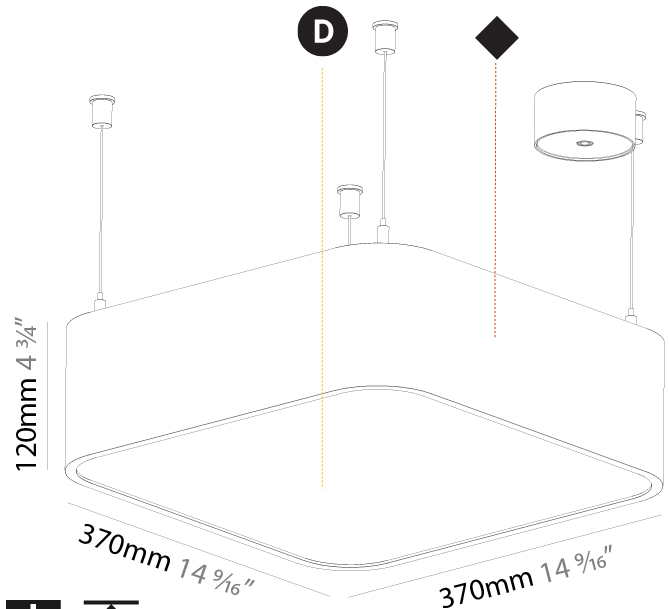

GENERAL

Series: Smoothy
Subseries: Smoothy Standard
Partner: Prolicht
Division: Architectural
Installation: Suspension
Product Type: Pendant
Mounting Location: Ceiling
Light Distribution: Direct

PHYSICAL

Shape: Square
Length (mm): 370
Length (in): 14 9/16
Width (mm): 370
Width (in): 14 9/16
Height (mm): 120
Height (in): 4 3/4
Max. Overall Height (mm): 2120
Max. Overall Height (in): 83 7/16
Weight (kg): 4.15
Weight (lbs): 9.13
Diffuser: PMMA - Opal or Micro-Prism
Fixture Finish: SSR / BKV / CWI / CRY / HAB / UFT / ITA / RUA / FTG / MYG / LOD / PUS / FRO / FUP / KIA / POP / BLS / SPG / MEY / GOH / CHC / COM / ABZ / JAG / OBR / MOS / ROR
Fixture Material: Extruded Aluminum / Steel
Cable Details: 2000mm / 78 3/4"

ELECTRICAL

Lamp Type: LED (Zhaga Standard)
Input Wattage (W): 12
Total Output Wattage (W): 10
Dimming: Non-Dimmable
Driver Included: Yes
Driver Location: Integrated
Driver Type: Constant Current - Universal
Driver Class: Class 2
Input Voltage (V): 120 - 277
Constant Current (MA): 350
Upon Request: (Not included - see components) Integral: 0-10Vdc dimming / Phase dimming 120Vac only

LED

Color Temperature (°K): 3000 / 4000
Max. Delivered Lumen (lm): 1380 / 1430
CRI: >80 CRI
Efficiency (%): 82.7
Lamp Life (hrs): 50000
Upon Request: Other CCT available

OPTICAL

RATINGS AND CERTIFICATIONS

Certified By: Certified for North American Standards
IP rating: IP20

PROJECT
TYPE
SPECIFIER
QUANTITY
DATE