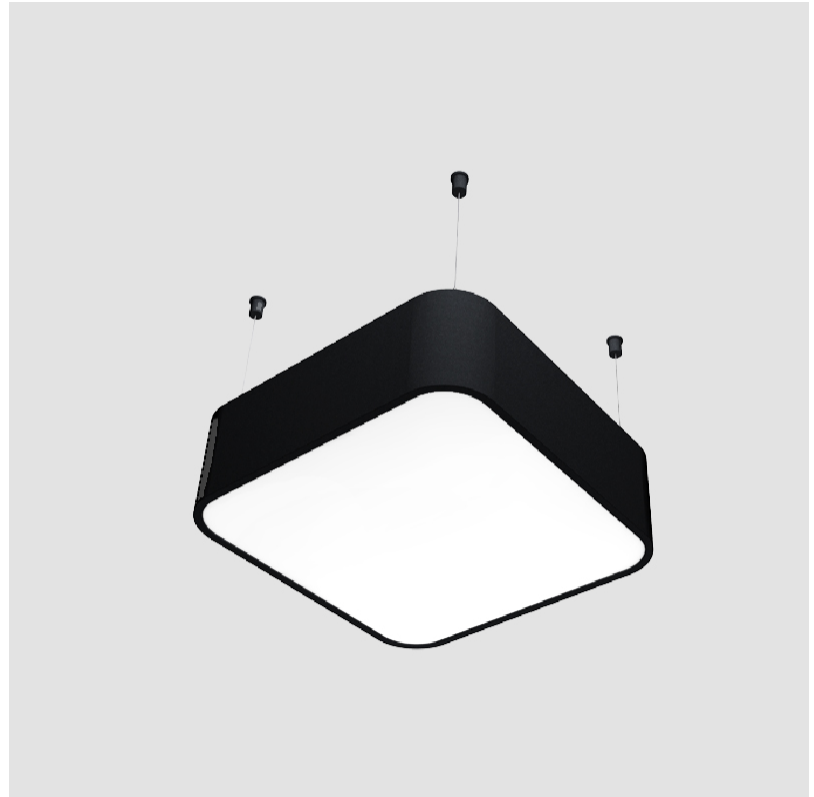

GENERAL

Series: Smoothy
Subseries: Smoothy Standard
Partner: Prolicht
Division: Architectural
Installation: Suspension
Product Type: Pendant
Mounting Location: Ceiling
Light Distribution: Direct

PHYSICAL

Shape: Square
Length (mm): 370
Length (in): 14 9/16
Width (mm): 370
Width (in): 14 9/16
Height (mm): 120
Height (in): 4 3/4
Max. Overall Height (mm): 2120
Max. Overall Height (in): 83 7/16
Weight (kg): 4.15
Weight (lbs): 9.13
Diffuser: PMMA - Opal or Micro-Prism
Fixture Finish: SSR / BKV / CWI / CRY / HAB / UFT / ITA / RUA / FTG / MYG / LOD / PUS / FRO / FUP / KIA / POP / BLS / SPG / MEY / GOH / CHC / COM / ABZ / JAG / OBR / MOS / ROR
Fixture Material: Extruded Aluminum / Steel
Cable Details: 2000mm / 78 3/4"

ELECTRICAL

Lamp Type: LED (Zhaga Standard)
Input Wattage (W): 12
Total Output Wattage (W): 10
Dimming: Non-Dimmable
Driver Included: Yes
Driver Location: Integrated
Driver Type: Constant Current - Universal
Driver Class: Class 2
Input Voltage (V): 120 - 277
Constant Current (MA): 350
Upon Request: (Not included - see components) Integral: 0-10Vdc dimming / Phase dimming 120Vac only

LED

Color Temperature (°K): 3000 / 4000
Max. Delivered Lumen (lm): 1380 / 1430
CRI: >80 CRI
Efficiency (%): 82.7
Lamp Life (hrs): 50000
Upon Request: Other CCT available

OPTICAL

RATINGS AND CERTIFICATIONS

Certified By: Certified for North American Standards
IP rating: IP20

PROJECT
TYPE
SPECIFIER
QUANTITY
DATE