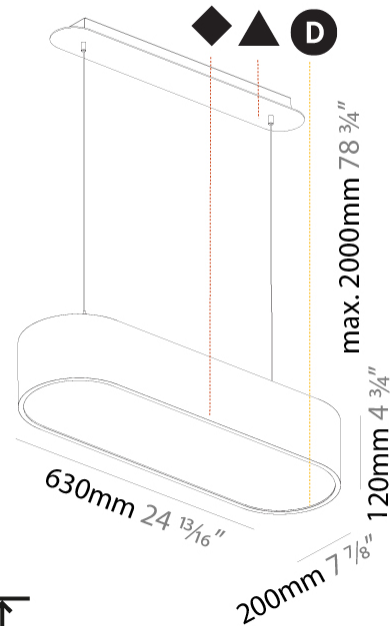

GENERAL

Series: Smoothy
Subseries: Smoothline
Partner: Prolicht
Division: Architectural
Installation: Suspension
Product Type: Pendant
Mounting Location: Ceiling
Light Distribution: Direct

PHYSICAL

Shape: Oval
Length (mm): 630
Length (in): 24 13/16
Width (mm): 200
Width (in): 7 7/8
Height (mm): 120
Height (in): 4 3/4
Max. Overall Height (mm): 2120
Max. Overall Height (in): 82 1/2
Weight (kg): 5.043
Weight (lbs): 11.40
Diffuser: PMMA - Opal or Micro-Prism
Fixture Finish: SSR / BKV / CWI / CRY / HAB / UFT / ITA / RUA / FTG / MYG / LOD / PUS / FRO / FUP / KIA / POP / BLS / SPG / MEY / GOH / CHC / COM / ABZ / JAG / OBR / MOS / ROR
Fixture Material: Extruded Aluminum / Steel
Cable Details: 2000mm / 78 3/4"

ELECTRICAL

Lamp Type: LED (Zhaga Standard)
Input Wattage (W): 21
Total Output Wattage (W): 18
Dimming: Tri-Mode (Non-Dimming and Phase Dimming (120Vac only) and 0-10V Dimming)
Driver Included: Yes
Driver Location: Integrated
Driver Type: Constant Current - Universal
Driver Class: Class 2
Input Voltage (V): 120 - 277
Constant Current (MA): 500

LED

Number of LEDs: 6 x 3W
Color Temperature (°K): 3000 / 4000
Max. Delivered Lumen (lm): 1530 / 1680
Lamp Life (hrs): 50000
Upon Request: Other CCT available

OPTICAL

RATINGS AND CERTIFICATIONS

Certified By: Certified for North American Standards
IP rating: IP20