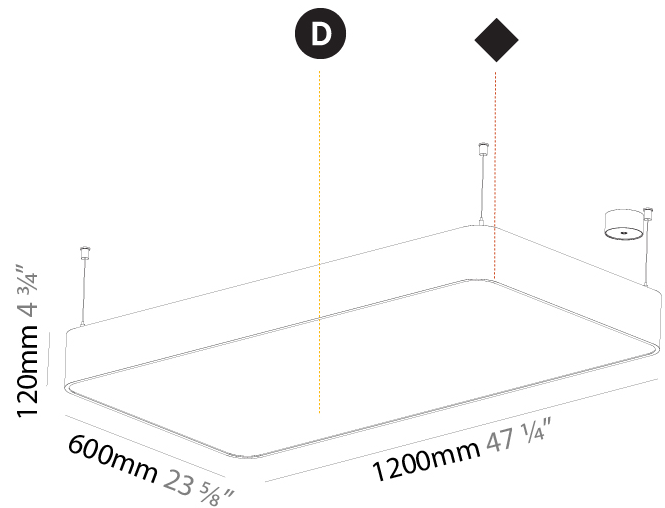

GENERAL

Series: Smoothy
Subseries: Smoothy Standard
Partner: Prolicht
Division: Architectural
Installation: Suspension
Product Type: Pendant
Mounting Location: Ceiling
Light Distribution: Direct

PHYSICAL

Shape: Rectangle
Length (mm): 1200
Length (in): 47 1/4
Width (mm): 600
Width (in): 23 5/8
Height (mm): 120
Height (in): 4 3/4
Max. Overall Height (mm): 2120mm / 83-7/16
Max. Overall Height (in): 83 7/16
Weight (kg): 20.33
Weight (lbs): 44.82
Diffuser: PMMA - Opal or Micro-Prism
Fixture Finish: SSR / BKV / CWI / CRY / HAB / UFT / ITA / RUA / FTG / MYG / LOD / PUS / FRO / FUP / KIA / POP / BLS / SPG / MEY / GOH / CHC / COM / ABZ / JAG / OBR / MOS / ROR
Fixture Material: Extruded Aluminum / Steel
Cable Details: 2000mm / 78 3/4"

ELECTRICAL

Lamp Type: LED (Zhaga Standard)
Input Wattage (W): 108.9
Total Output Wattage (W): 99
Dimming: Non-Dimmable
Driver Included: Yes
Driver Location: Integrated
Driver Type: Constant Current - Universal
Driver Class: Class 2
Input Voltage (V): 120 - 277
Constant Current (MA): 350
Upon Request: (Not included - see components) Integral: 0-10Vdc dimming / Phase dimming 120Vac only

LED

Color Temperature (°K): 3000 / 4000
Max. Delivered Lumen (lm): 11050 / 11450
CRI: >80 CRI
Efficiency (%): 82.7%
Lamp Life (hrs): 50000
Upon Request: Other CCT available

OPTICAL

RATINGS AND CERTIFICATIONS

Certified By: Certified for North American Standards
IP rating: IP20