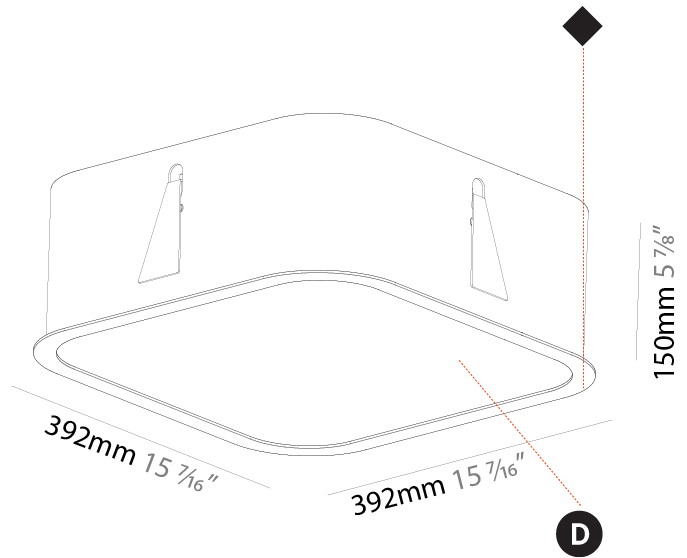

PHYSICAL

Shape: Square
Length (mm): 392
Length (in): 15 7/16
Width (mm): 392
Width (in): 15 7/16
Height (mm): 150
Height (in): 5 7/8
Ceiling Thickness (mm): 10 / 12.5 / 15 / 25
Ceiling Thickness (in): 3/8 or 1/2 or 9/16 or 1
Min. Recessing Depth (mm): 160
Min. Recessing Depth (in): 6 5/16
Weight (kg): 4.341
Weight (lbs): 9.57
Diffuser: PMMA - Opal or Micro-Prism
Fixture Finish: SSR / BKV / CWI / CRY / HAB / UFT / ITA / RUA / FTG / MYG / LOD / PUS / FRO / FUP / KIA / POP / BLS / SPG / MEY / GOH / CHC / COM / ABZ / JAG / OBR / MOS / ROR
Fixture Material: Extruded Aluminum / Steel
Cut-out Measurements: 375mm / 14 3/4" x 375mm / 14 3/4"

ELECTRICAL

Lamp Type: LED (Zhaga Standard)
Input Wattage (W): 13.2
Total Output Wattage (W): 12
Dimming: Non-Dimmable
Driver Included: Yes
Driver Location: Integrated
Driver Type: Constant Current - Universal
Driver Class: Class 2
Input Voltage (V): 120 - 277
Constant Current (MA): 350
Upon Request: (Not included - see components) Integral: 0-10Vdc dimming / Phase dimming 120Vac only

LED

Color Temperature (°K): 3000 / 4000
Max. Delivered Lumen (lm): 1380 / 1430
CRI: >80 CRI
Efficiency (%): 0.827
Lamp Life (hrs): 50000
Upon Request: Other CCT available

OPTICAL

RATINGS AND CERTIFICATIONS

Certified By: Certified for North American Standards
IP rating: IP20