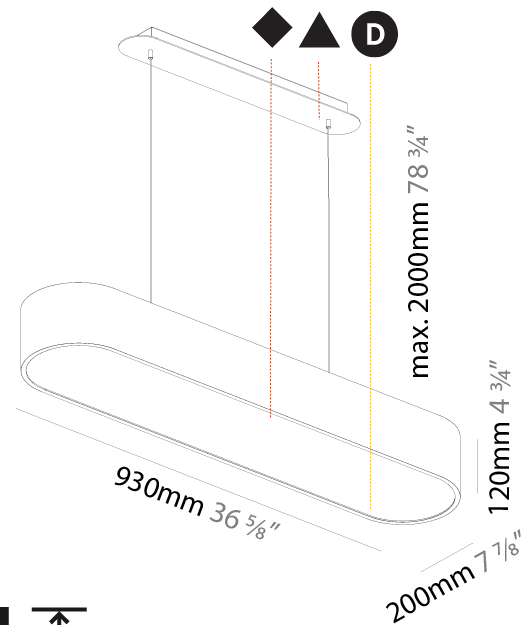

GENERAL

Series: Smoothy
Subseries: Smoothline
Partner: Prolicht
Division: Architectural
Installation: Suspension
Product Type: Pendant
Mounting Location: Ceiling
Light Distribution: Direct

PHYSICAL

Shape: Oval
Length (mm): 930
Length (in): 36 5/8
Width (mm): 200
Width (in): 7 7/8
Height (mm): 120
Height (in): 4 3/4
Max. Overall Height (mm): 2120
Max. Overall Height (in): 82 1/2
Weight (kg): 6.973
Weight (lbs): 15.34
Diffuser: PMMA - Opal or Micro-Prism
Fixture Finish: SSR / BKV / CWI / CRY / HAB / UFT / ITA / RUA / FTG / MYG / LOD / PUS / FRO / FUP / KIA / POP / BLS / SPG / MEY / GOH / CHC / COM / ABZ / JAG / OBR / MOS / ROR
Fixture Material: Extruded Aluminum / Steel
Cable Details: 2000mm / 78 3/4"

ELECTRICAL

Lamp Type: LED (Zhaga Standard)
Input Wattage (W): 31.5
Total Output Wattage (W): 27
Dimming: Tri-Mode (Non-Dimming and Phase Dimming (120Vac only) and 0-10V Dimming)
Driver Included: Yes
Driver Location: Integrated
Driver Type: Constant Current - Universal
Driver Class: Class 2
Input Voltage (V): 120 - 277
Constant Current (MA): 500

LED

Number of LEDs: 9
Color Temperature (°K): 3000 / 4000
Max. Delivered Lumen (lm): 2190 / 2410
CRI: >80 CRI
Lamp Life (hrs): 50000
Upon Request: Other CCT available

OPTICAL

RATINGS AND CERTIFICATIONS

Certified By: Certified for North American Standards
IP rating: IP20