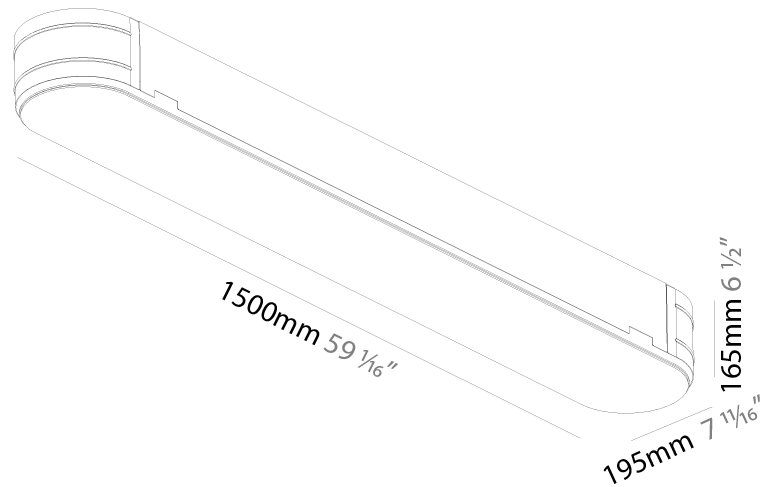

GENERAL

Series: Smoothy
Subseries: Smoothline
Partner: Prolicht
Division: Architectural
Installation: Trimless
Product Type: Ceiling Recessed
Mounting Location: Ceiling
Light Distribution: Direct

PHYSICAL

Shape: Oval
Length (mm): 1500
Length (in): 59 1/16
Width (mm): 195
Width (in): 7 11/16
Depth (mm): 165
Depth (in): 6 1/2
Ceiling Thickness (mm): 10 / 12.5 / 15 / 25 / 30
Ceiling Thickness (in): 3/8 or 1/2 or 9/16 or 1 or 1 3/16
Min. Recessing Depth (mm): 180
Min. Recessing Depth (in): 7 1/16
Weight (kg): 9.4
Weight (lbs): 20.68
Diffuser: PMMA - Opal
Fixture Material: Extruded Aluminum / Steel
Cut-out Measurements: 1535mm / 60 7/16" x 230mm / 9 1/16"
Upon Request: Unique Sizes Unique Ceiling Thickness Unique Mounting Depth Spot Inserts

ELECTRICAL

Lamp Type: LED (Zhaga Standard)
Input Wattage (W): 52.5
Total Output Wattage (W): 45
Dimming: Tri-Mode (Non-Dimming and Phase Dimming (120Vac only) and 0-10V Dimming)
Driver Included: Yes
Driver Location: Integrated
Driver Type: Constant Current - Universal
Driver Class: Class 2
Input Voltage (V): 120 - 277
Constant Current (MA): 500

LED

Color Temperature (°K): 3000 / 4000
Max. Delivered Lumen (lm): 3890 / 4280
CRI: >80 CRI
Lamp Life (hrs): 50000
Upon Request: Other CCT available

OPTICAL

RATINGS AND CERTIFICATIONS

Certified By: Certified for North American Standards
IP rating: IP20

PROJECT
TYPE
SPECIFIER
QUANTITY
DATE

1535mm x 230mm
60 7/16" x 9 1/16"

10 | 12 1/2 | 15 | 25 | 30mm
3/8" | 1/2" | 9/16" | 1" | 1 3/16"