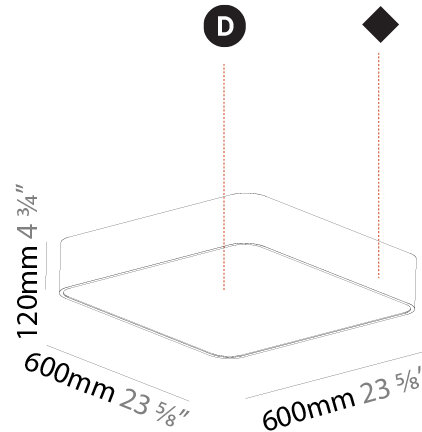

GENERAL

Series: Smoothy
Subseries: Smoothy Standard
Partner: Prolicht
Division: Architectural
Installation: Surface
Product Type: Ceiling Surface
Mounting Location: Ceiling
Light Distribution: Direct

PHYSICAL

Shape: Square
Length (mm): 600
Length (in): 23 5/8
Width (mm): 600
Width (in): 23 5/8
Height (mm): 120
Height (in): 4 3/4
Weight (kg): 11.315
Weight (lbs): 24.89
Diffuser: [PMMA - Opal or Micro-Prism](#)
Fixture Finish: [SSR / BKV / CWI / CRY / HAB / UFT / ITA / RUA / FTG / MYG / LOD / PUS / FRO / FUP / KIA / POP / BLS / SPG / MEY / GOH / CHC / COM / ABZ / JAG / OBR / MOS / ROR](#)
Fixture Material: [Extruded Aluminum / Steel](#)

ELECTRICAL

Lamp Type: LED (Zhaga Standard)
Input Wattage (W): 55
Total Output Wattage (W): 49.7
Dimming: [Non-Dimmable](#)
Driver Included: Yes
Driver Location: Integrated
Driver Type: [Constant Current - Universal](#)
Driver Class: [Class 2](#)
Input Voltage (V): 120 - 277
Constant Current (MA): 350
Upon Request: (Not included - see components) Integral: 0-10Vdc dimming / Phase dimming 120Vac only

LED

[Color Temperature (°K): 3000 / 4000](#)
Max. Delivered Lumen (lm): 5520 / 5720
CRI: >80 CRI
Efficiency (%): 0.867
Lamp Life (hrs): 50000
Upon Request: [Other CCT available](#)

OPTICAL

RATINGS AND CERTIFICATIONS

Certified By: [Certified for North American Standards](#)
IP rating: [IP20](#)

PROJECT
TYPE
SPECIFIER
QUANTITY
DATE