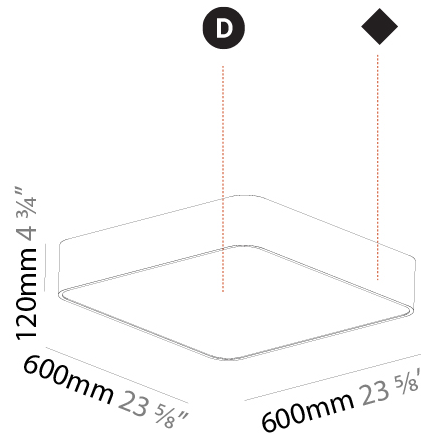

GENERAL

Series: Smoothy
Subseries: Smoothy Standard
Partner: Prolicht
Division: Architectural
Installation: Surface
Product Type: Ceiling Surface
Mounting Location: Ceiling
Light Distribution: Direct

PHYSICAL

Shape: Square
Length (mm): 600
Length (in): 23 5/8
Width (mm): 600
Width (in): 23 5/8
Height (mm): 120
Height (in): 4 3/4
Weight (kg): 11.315
Weight (lbs): 24.89
Diffuser: [PMMA - Opal or Micro-Prism](#)
Fixture Finish: [SSR / BKV / CWI / CRY / HAB / UFT / ITA / RUA / FTG / MYG / LOD / PUS / FRO / FUP / KIA / POP / BLS / SPG / MEY / GOH / CHC / COM / ABZ / JAG / OBR / MOS / ROR](#)
Fixture Material: [Extruded Aluminum / Steel](#)

ELECTRICAL

Lamp Type: LED (Zhaga Standard)
Input Wattage (W): 55
Total Output Wattage (W): 49.7
Dimming: [Non-Dimmable](#)
Driver Included: Yes
Driver Location: Integrated
Driver Type: [Constant Current - Universal](#)
Driver Class: [Class 2](#)
Input Voltage (V): 120 - 277
Constant Current (mA): 350
Upon Request: (Not included - see components) Integral: 0-10Vdc dimming / Phase dimming 120Vac only

LED

[Color Temperature (°K): 3000 / 4000](#)
Max. Delivered Lumen (lm): 5520 / 5720
CRI: >80 CRI
Efficiency (%): 0.867
Lamp Life (hrs): 50000
Upon Request: Other CCT available

OPTICAL

RATINGS AND CERTIFICATIONS

Certified By: Certified for North American Standards
IP rating: IP20