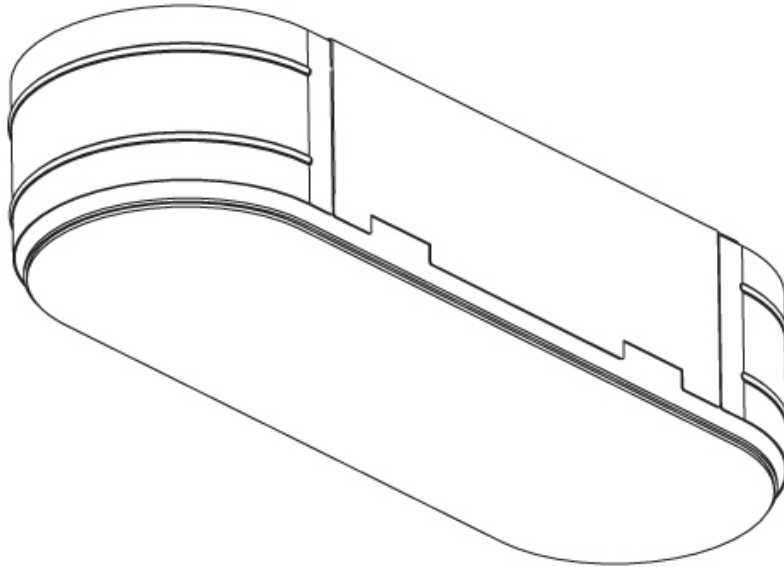

SMOOTHLINE TRIMLESS

A37514-

PROJECT _____

TYPE _____

SPECIFIER _____

QUANTITY _____

DATE _____