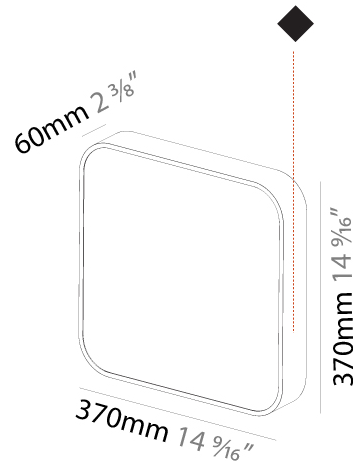

GENERAL

Series: Smoothy
Subseries: Smoothy Flat
Partner: Prolicht
Division: Architectural
Installation: Surface
Product Type: Ceiling Surface
Mounting Location: Ceiling
Light Distribution: Direct

PHYSICAL

Shape: Square
Length (mm): 370
Length (in): 14 9/16
Height (mm): 370
Depth (mm): 60
Height (in): 14 9/16
Depth (in): 2 3/8
Weight (kg): 3.16
Weight (lbs): 6.94
Diffuser: PMMA - Opal
Fixture Finish: SSR / BKV / CWI / CRY / HAB / UFT / ITA / RUA / FTG / MYG / LOD / PUS / FRO / FUP / KIA / POP / BLS / SPG / MEY / GOH / CHC / COM / ABZ / JAG / OBR / MOS / ROR
Fixture Material: Extruded Aluminum / Steel

ELECTRICAL

Lamp Type: LED (Zhaga Standard)
Input Wattage (W): 13.2
Total Output Wattage (W): 12
Dimming: Non-Dimmable
Driver Included: Yes
Driver Location: Integrated
Driver Type: Constant Current - Universal
Driver Class: Class 2
Input Voltage (V): 120 - 277
Constant Current (mA): 350
Upon Request: (Not included - see components) Integral: 0-10Vdc dimming / Phase dimming 120Vac only

LED

Color Temperature (°K): 3000 / 4000
Max. Delivered Lumen (lm): 1200 / 1250
CRI: >80 CRI
Lamp Life (hrs): 50000
Upon Request: Other CCT available

OPTICAL

RATINGS AND CERTIFICATIONS

Certified By: Certified for North American Standards
IP rating: IP20