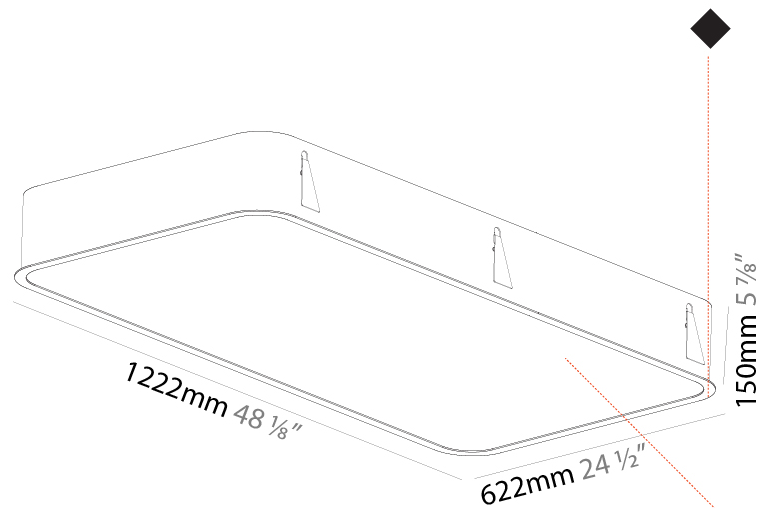

GENERAL

Series: Smoothy
Subseries: Smoothy Standard
Partner: Prolicht
Division: Architectural
Installation: Recessed
Product Type: Ceiling Recessed
Mounting Location: Ceiling
Light Distribution: Direct

PHYSICAL

Shape: Square
Length (mm): 1222
Length (in): 48 1/8
Width (mm): 622
Width (in): 24 1/2
Height (mm): 150
Height (in): 5 7/8
Ceiling Thickness (mm): 10 / 12.5 / 15 / 25
Ceiling Thickness (in): 3/8 or 1/2 or 9/16 or 1
Min. Recessing Depth (mm): 160
Min. Recessing Depth (in): 6 5/16
Weight (kg): 24.4
Weight (lbs): 53.68
Diffuser: PMMA - Opal or Micro-Prism
Fixture Finish: SSR / BKV / CWI / CRY / HAB / UFT / ITA / RUA / FTG / MYG / LOD / PUS / FRO / FUP / KIA / POP / BLS / SPG / MEY / GOH / CHC / COM / ABZ / JAG / OBR / MOS / ROR
Fixture Material: Extruded Aluminum / Steel
Cut-out Measurements: 1205mm / 47 7/16" x 605mm / 23 13/16"

ELECTRICAL

Lamp Type: LED (Zhaga Standard)
Input Wattage (W): 108.9
Total Output Wattage (W): 99
Dimming: Non-Dimmable
Driver Included: Yes
Driver Location: Integrated
Driver Type: Constant Current - Universal
Driver Class: Class 2
Input Voltage (V): 120 - 277
Constant Current (MA): 450

LED

Color Temperature (*K): 3000 / 4000
Max. Delivered Lumen (lm): 11050 / 11450
CRI: >80 CRI
Efficiency (%): 0.827
Lamp Life (hrs): 50000
Upon Request: Other CCT available

OPTICAL

RATINGS AND CERTIFICATIONS

Certified By: Certified for North American Standards
IP rating: IP20