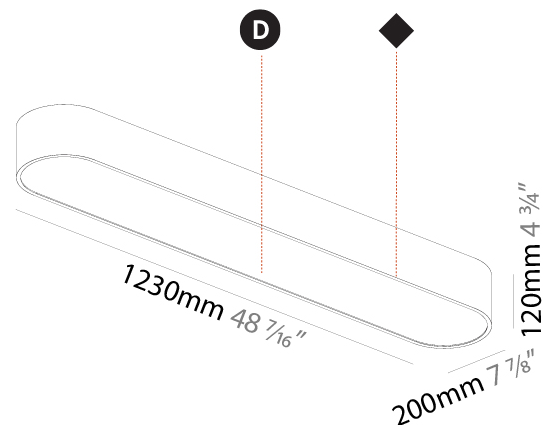

GENERAL

Series: Smoothy
Subseries: Smoothline
Partner: Prolicht
Division: Architectural
Installation: Surface
Product Type: Ceiling Surface
Mounting Location: Ceiling
Light Distribution: Direct

PHYSICAL

Shape: Oval
Length (mm): 1230
Length (in): 48 7/16
Width (mm): 200
Width (in): 7 7/8
Height (mm): 120
Height (in): 4 3/4

Diffuser: PMMA - Opal or Micro-Prism
Fixture Finish: SSR / BKV / CWI / CRY / HAB / UFT / ITA / RUA / FTG / MYG / LOD / PUS / FRO / FUP / KIA / POP / BLS / SPG / MEY / GOH / CHC / COM / ABZ / JAG / OBR / MOS / ROR
Fixture Material: Extruded Aluminum / Steel

ELECTRICAL

Lamp Type: LED (Zhaga Standard)
Input Wattage (W): 42
Total Output Wattage (W): 36
Dimming: Tri-Mode (Non-Dimming and Phase Dimming (120Vac only) and 0-10V Dimming)
Driver Included: Yes
Driver Location: Integrated
Driver Type: Constant Current - Universal
Driver Class: Class 1
Input Voltage (V): 120 - 277
Constant Current (MA): 500

LED

Color Temperature (°K): 3000 / 4000
Max. Delivered Lumen (lm): 2920 / 3210
CRI: >80 CRI
Lamp Life (hrs): 50000
Upon Request: Other CCT available

OPTICAL

RATINGS AND CERTIFICATIONS

Certified By: Certified for North American Standards
IP rating: IP20

PROJECT
TYPE
SPECIFIER
QUANTITY
DATE