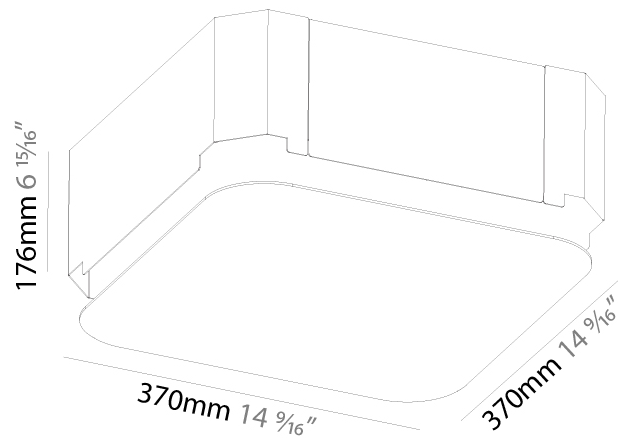

PHYSICAL

Shape: Square
 Length (mm): 370
 Length (in): 14 9/16
 Width (mm): 370
 Width (in): 14 9/16
 Depth (mm): 176
 Depth (in): 6 15/16
 Ceiling Thickness (mm): 10 / 12.5 / 15 / 25 / 30
 Ceiling Thickness (in): 3/8 or 1/2 or 9/16 or 1 or 1 3/16
 Min. Recessing Depth (mm): 200
 Min. Recessing Depth (in): 7 7/8
 Weight (kg): 4.236
 Weight (lbs): 9.32
 Diffuser: PMMA - Opal
 Fixture Material: Extruded Aluminum / Steel
 Cut-out Measurements: 405mm / 15 15/16" x 405mm 15 15/16"
 Upon Request: Unique Sizes Unique Ceiling Thickness Unique Mounting Depth Spot Inserts

Certified By: Certified for North American Standards
 IP rating: IP20

200mm 7 7/8" 405mm x 405mm 15 15/16" x 15 15/16" 10 | 12 1/2 | 15 | 25 | 30mm 3/8" 1/2" 9/16" 1" 1 3/16"

SMOOTHY STANDARD TRIMLESS

A36697-