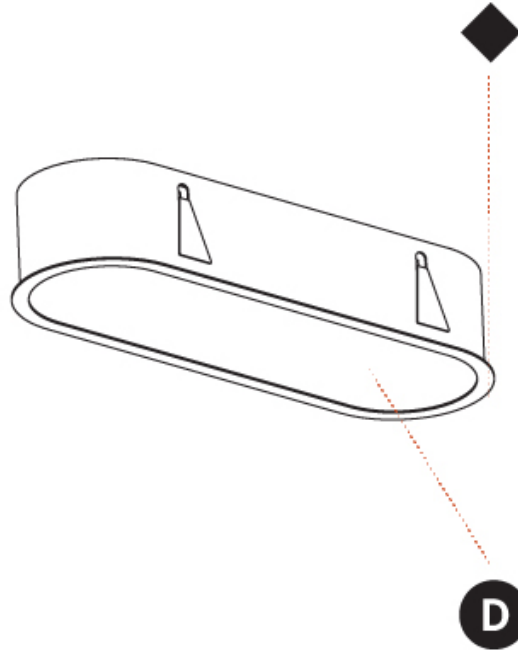

SMOOTHLINE RECESSED

A37749-

PROJECT _____

TYPE _____

SPECIFIER _____

QUANTITY _____

DATE _____

A