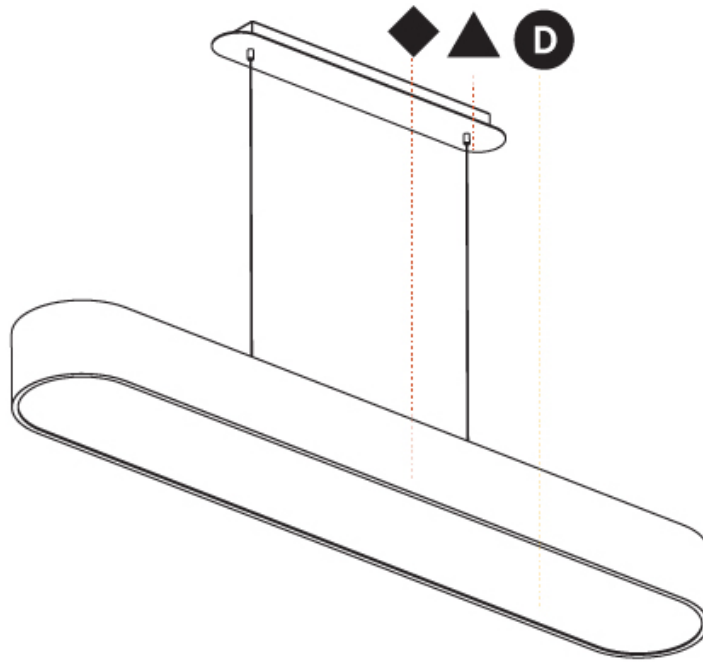

SMOOTHLINE SUSPENSION

A30273-

PROJECT
TYPE
SPECIFIER
QUANTITY
DATE

A