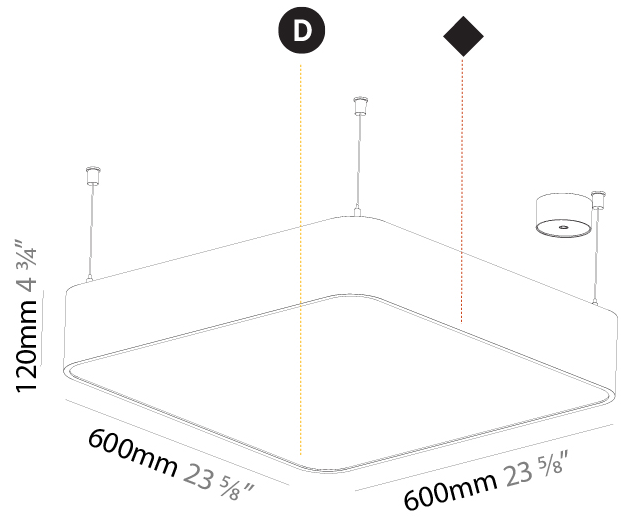

GENERAL

Series: Smoothy
Subseries: Smoothy Standard
Partner: Prolicht
Division: Architectural
Installation: Suspension
Product Type: Pendant
Mounting Location: Ceiling
Light Distribution: Direct

PHYSICAL

Shape: Square
Length (mm): 600
Length (in): 23 5/8
Width (mm): 600
Width (in): 23 5/8
Height (mm): 120
Height (in): 4 3/4
Max. Overall Height (mm): 2120mm / 83-7/16
Max. Overall Height (in): 83 7/16
Weight (kg): 10.86
Weight (lbs): 23.94
Diffuser: PMMA - Opal or Micro-Prism
Fixture Finish: SSR / BKV / CWI / CRY / HAB / UFT / ITA / RUA / FTG / MYG / LOD / PUS / FRO / FUP / KIA / POP / BLS / SPG / MEY / GOH / CHC / COM / ABZ / JAG / OBR / MOS / ROR
Fixture Material: Extruded Aluminum / Steel
Cable Details: 2000mm / 78 3/4"

ELECTRICAL

Lamp Type: LED (Zhaga Standard)
Input Wattage (W): 50
Total Output Wattage (W): 45
Dimming: Non-Dimmable
Driver Included: Yes
Driver Location: Integrated
Driver Type: Constant Current - Universal
Driver Class: Class 2
Input Voltage (V): 120 - 277
Constant Current (MA): 350
Upon Request: (Not included - see components) Integral: 0-10Vdc dimming / Phase dimming 120Vac only

LED

Color Temperature (°K): 3000 / 4000
Max. Delivered Lumen (lm): 5520 / 5720
CRI: >80 CRI
Efficiency (%): 82.7
Lamp Life (hrs): 50000
Upon Request: Other CCT available

OPTICAL

RATINGS AND CERTIFICATIONS

Certified By: Certified for North American Standards
IP rating: IP20