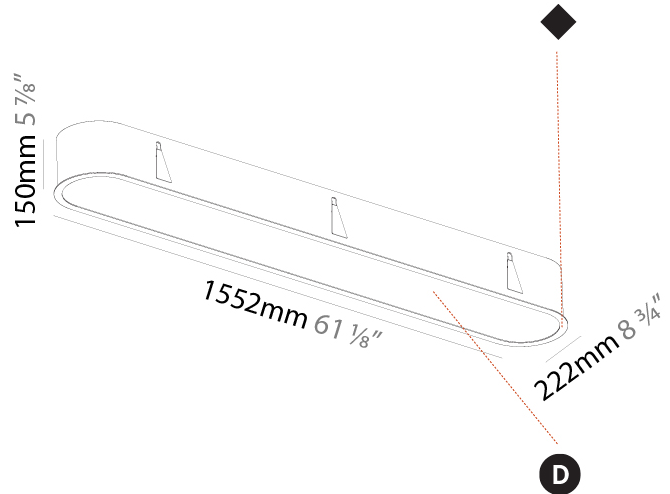

PHYSICAL

Shape: Oval
Length (mm): 1552
Length (in): 61 1/8
Width (mm): 222
Width (in): 8 3/4
Depth (mm): 150
Depth (in): 5 7/8
Ceiling Thickness (mm): 10 / 12.5 / 15 / 25
Ceiling Thickness (in): 3/8 or 1/2 or 9/16 or 1
Min. Recessing Depth (mm): 160
Min. Recessing Depth (in): 6 5/16
Weight (kg): 8.895
Weight (lbs): 19.57
Diffuser: PMMA - Opal or Micro-Prism
Fixture Finish: SSR / BKV / CWI / CRY / HAB / UFT / ITA / RUA / FTG / MYG / LOD / PUS / FRO / FUP / KIA / POP / BLS / SPG / MEY / GOH / CHC / COM / ABZ / JAG / OBR / MOS / ROR
Fixture Material: Extruded Aluminum / Steel
Cut-out Measurements: 1535mm / 60 7/16" x 205mm / 8 1/16"

ELECTRICAL

Lamp Type: LED (Zhaga Standard)
Input Wattage (W): 52.8
Total Output Wattage (W): 45
Dimming: Tri-Mode (Non-Dimming and Phase Dimming (120Vac only) and 0-10V Dimming)
Driver Included: Yes
Driver Location: Integrated
Driver Type: Constant Current - Universal
Driver Class: Class 2
Input Voltage (V): 120 - 277
Constant Current (MA): 500

LED

Color Temperature (°K): 3000 / 4000
Max. Delivered Lumen (lm): 3570 / 3920
CRI: >80 CRI
Lamp Life (hrs): 50000
Upon Request: Other CCT available

OPTICAL

RATINGS AND CERTIFICATIONS

Certified By: Certified for North American Standards
IP rating: IP20

PROJECT
TYPE
SPECIFIER
QUANTITY
DATE

1535mm x 205mm
60 7/16" x 8 1/16"

10 - 25mm
3/8" - 1"

160mm
6 5/16"