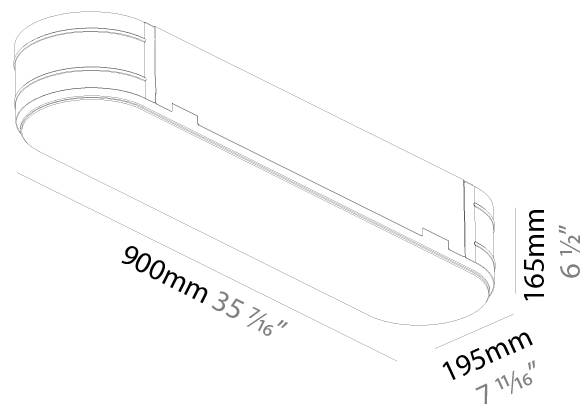

GENERAL

Series: Smoothy
Subseries: Smoothline
Partner: Prolicht
Division: Architectural
Installation: Trimless
Product Type: Ceiling Recessed
Mounting Location: Ceiling
Light Distribution: Direct

PHYSICAL

Shape: Oval
Length (mm): 900
Length (in): 35 7/16
Width (mm): 195
Width (in): 7 11/16
Depth (mm): 165
Depth (in): 6 1/2
Ceiling Thickness (mm): 10 / 12.5 / 15 / 25 / 30
Ceiling Thickness (in): 3/8 or 1/2 or 9/16 or 1 or 1 3/16
Min. Recessing Depth (mm): 180
Min. Recessing Depth (in): 7 1/16
Weight (kg): 5.756
Weight (lbs): 12.66
Diffuser: PMMA - Opal
Fixture Material: Extruded Aluminum / Steel
Cut-out Measurements: 935mm / 36 15/16" x 230mm / 9 1/16"
Upon Request: Unique Sizes Unique Ceiling Thickness Unique Mounting Depth Spot Inserts

ELECTRICAL

Lamp Type: LED (Zhaga Standard)
Input Wattage (W): 31.5
Total Output Wattage (W): 27
Dimming: Tri-Mode (Non-Dimming and Phase Dimming (120Vac only) and 0-10V Dimming)
Driver Included: Yes
Driver Location: Integrated
Driver Type: Constant Current - Universal
Driver Class: Class 2
Input Voltage (V): 120 - 277
Constant Current (MA): 500

LED

Color Temperature (°K): 3000 / 4000
Max. Delivered Lumen (lm): 2340 / 2570
CRI: >80 CRI
Lamp Life (hrs): 50000
Upon Request: Other CCT available

OPTICAL

RATINGS AND CERTIFICATIONS

Certified By: Certified for North American Standards
IP rating: IP20

PROJECT
TYPE
SPECIFIER
QUANTITY
DATE

935mm x 230mm
36 13/16" x 9 1/16"

10 | 12 1/2 | 15 | 25 | 30mm
3/8" | 1/2" | 9/16" | 1" | 3/16"