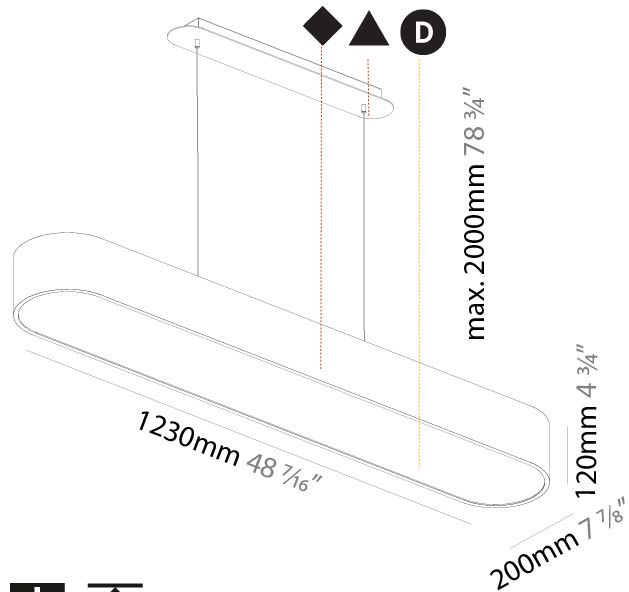

GENERAL

Series: Smoothy
Subseries: Smoothline
Partner: Prolicht
Division: Architectural
Installation: Suspension
Product Type: Pendant
Mounting Location: Ceiling
Light Distribution: Direct

PHYSICAL

Shape: Oblong
Length (mm): 1230
Length (in): 48 7/16
Width (mm): 200
Width (in): 7 7/8
Height (mm): 120
Height (in): 4 3/4
Max. Overall Height (mm): 2120
Max. Overall Height (in): 82 1/2
Weight (kg): 8.855
Weight (lbs): 19.48
Diffuser: [PMMA - Opal or Micro-Prism](#)
Fixture Finish: [SSR / BKV / CWI / CRY / HAB / UFT / ITA / RUA / FTG / MYG / LOD / PUS / FRO / FUP / KIA / POP / BLS / SPG / MEY / GOH / CHC / COM / ABZ / JAG / OBR / MOS / ROR](#)
Fixture Material: [Extruded Aluminum / Steel](#)
Cable Details: 2000mm / 78 3/4"

ELECTRICAL

Lamp Type: LED (Zhaga Standard)
Input Wattage (W): 42
Total Output Wattage (W): 38
Dimming: [Tri-Mode (Non-Dimming and Phase Dimming (120Vac only) and 0-10V Dimming)](#)
Driver Included: Yes
Driver Location: Integrated
Driver Type: Constant Current - Universal
Driver Class: Class 1
Input Voltage (V): 120 - 277
Constant Current (MA): 500

LED

Number of LEDs: 12
Color Temperature (°K): [3000 / 4000](#)
Max. Delivered Lumen (lm): 2920 / 3210
CRI: >80 CRI
Lamp Life (hrs): 50000
Upon Request: Other CCT available

OPTICAL

RATINGS AND CERTIFICATIONS

Certified By: Certified for North American Standards
IP rating: IP20