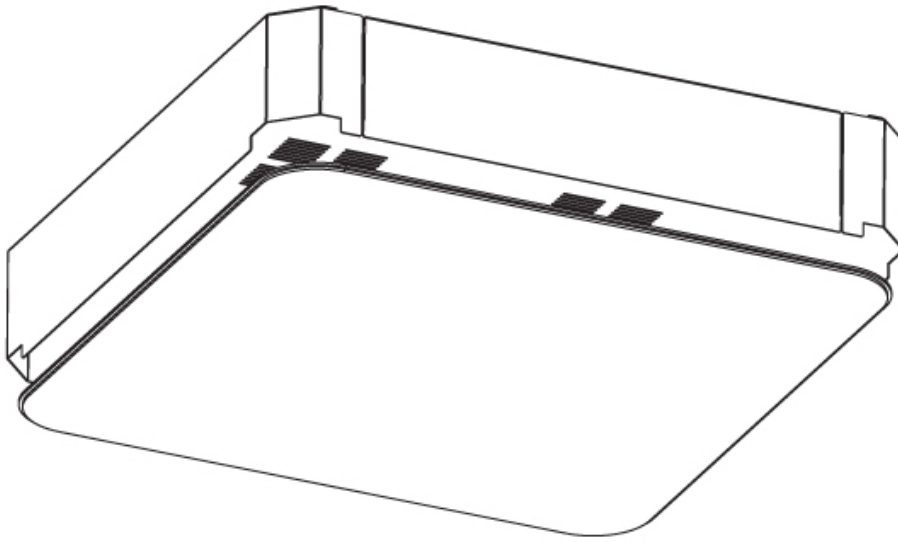

SMOOTHY STANDARD TRIMLESS

A37652-

PROJECT

TYPE

SPECIFIER

QUANTITY

DATE

SMOOTHLINE RECESSED