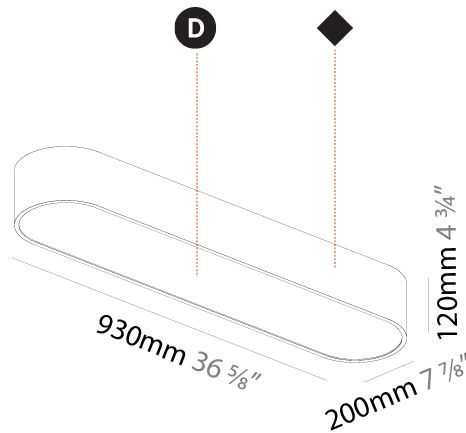

GENERAL

Series: Smoothy
Subseries: Smoothline
Partner: Prolicht
Division: Architectural
Installation: Surface
Product Type: Ceiling Surface
Mounting Location: Ceiling
Light Distribution: Direct

PHYSICAL

Shape: Oval
Length (mm): 930
Length (in): 36 5/8
Width (mm): 200
Width (in): 7 7/8
Height (mm): 120
Height (in): 4 3/4
Weight (kg): 5.108
Weight (lbs): 11.24
Diffuser: PMMA - Opal or Micro-Prism
Fixture Finish: SSR / BKV / CWI / CRY / HAB / UFT / ITA / RUA / FTG / MYG / LOD / PUS / FRO / FUP / KIA / POP / BLS / SPG / MEY / GOH / CHC / COM / ABZ / JAG / OBR / MOS / ROR
Fixture Material: Extruded Aluminum / Steel

ELECTRICAL

Lamp Type: LED (Zhaga Standard)
Input Wattage (W): 31.5
Total Output Wattage (W): 27
Dimming: Tri-Mode (Non-Dimming and Phase Dimming (120Vac only) and 0-10V Dimming)
Driver Included: Yes
Driver Location: Integrated
Driver Type: Constant Current - Universal
Driver Class: Class 2
Input Voltage (V): 120 - 277
Constant Current (MA): 500

LED

Color Temperature (°K): 3000 / 4000
Max. Delivered Lumen (lm): 2190 / 2410
CRI: >80 CRI
Lamp Life (hrs): 50000
Upon Request: Other CCT available

OPTICAL

RATINGS AND CERTIFICATIONS

Certified By: Certified for North American Standards
IP rating: IP20