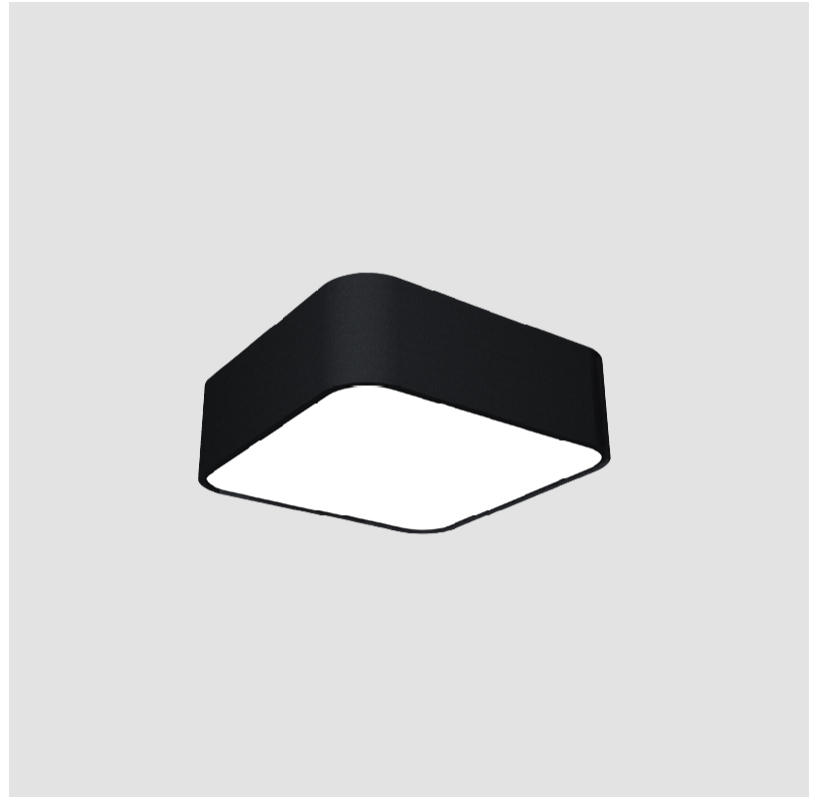

GENERAL

Series: Smoothy
Subseries: Smoothy Standard
Partner: Prolicht
Division: Architectural
Installation: Surface
Product Type: Ceiling Surface
Mounting Location: Ceiling
Light Distribution: Direct

PHYSICAL

Shape: Square
Length (mm): 370
Length (in): 14 ⁹/₁₆
Width (mm): 370
Width (in): 14 ⁹/₁₆
Height (mm): 120
Height (in): 4 ³/₄
Weight (kg): 3.458
Weight (lbs): 7.61
Diffuser: [PMMA - Opal or Micro-Prism](#)
Fixture Finish: [SSR / BKV / CWI / CRY / HAB / UFT / ITA / RUA / FTG / MYG / LOD / PUS / FRO / FUP / KIA / POP / BLS / SPG / MEY / GOH / CHC / COM / ABZ / JAG / OBR / MOS / ROR](#)
Fixture Material: Extruded Aluminum / Steel

ELECTRICAL

Lamp Type: LED (Zhaga Standard)
Input Wattage (W): 13.2
Total Output Wattage (W): 12
Dimming: [Non-Dimmable](#)
Driver Included: Yes
Driver Location: Integrated
Driver Type: Constant Current -Universal
Driver Class: Class 2
Input Voltage (V): 120 - 277
Constant Current (MA): 350
Upon Request: 0-10Vdc dimming / Phase dimming 120Vac only

LED

Color Temperature (°K): [3000 / 4000](#)
Max. Delivered Lumen (lm): 1380 / 1430
CRI: >80 CRI
Efficiency (%): 0.867
Lamp Life (hrs): 50000
Upon Request: Other CCT available

OPTICAL

RATINGS AND CERTIFICATIONS

Certified By: Certified for North American Standards
IP rating: IP20

PROJECT
TYPE
SPECIFIER
QUANTITY
DATE