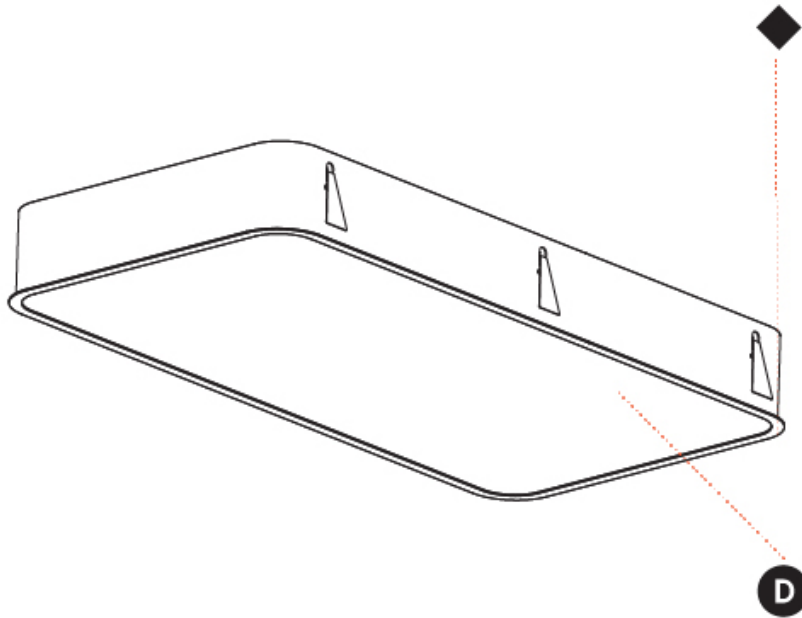

SMOOTHY STANDARD RECESSED

A37603-

PROJECT
TYPE
SPECIFIER
QUANTITY
DATE

A