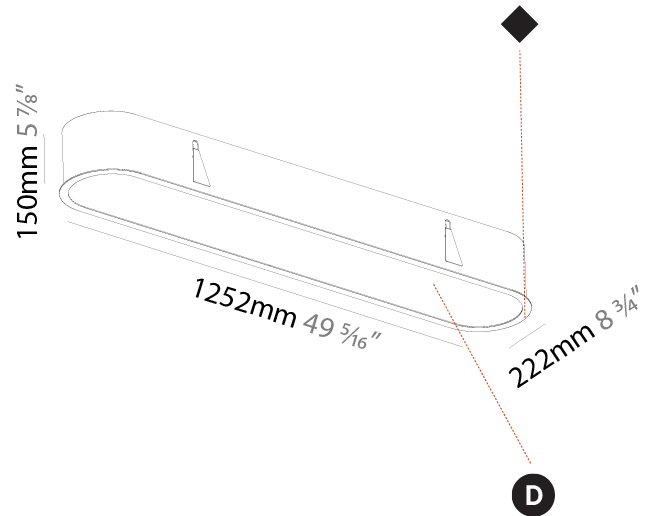

PHYSICAL

Shape: Oval
Length (mm): 1252
Length (in): 49 5/16
Width (mm): 222
Width (in): 8 3/4
Depth (mm): 150
Depth (in): 5 7/8
Ceiling Thickness (mm): 10 / 12.5 / 15 / 25
Ceiling Thickness (in): 3/8 or 1/2 or 9/16 or 1
Min. Recessing Depth (mm): 160
Min. Recessing Depth (in): 6 5/16
Weight (kg): 7.634
Weight (lbs): 16.80
Diffuser: PMMA - Opal or Micro-Prism
Fixture Finish: SSR / BKV / CWI / CRY / HAB / UFT / ITA / RUA / FTG / MYG / LOD / PUS / FRO / FUP / KIA / POP / BLS / SPG / MEY / GOH / CHC / COM / ABZ / JAG / OBR / MOS / ROR
Fixture Material: Extruded Aluminum / Steel
Cut-out Measurements: 1235mm / 48 5/8" x 205mm / 8 1/16"

ELECTRICAL

Lamp Type: LED (Zhaga Standard)
Input Wattage (W): 41.8
Total Output Wattage (W): 36
Dimming: Tri-Mode (Non-Dimming and Phase Dimming (120Vac only) and 0-10V Dimming)
Driver Included: Yes
Driver Location: Integrated
Driver Type: Constant Current - Universal
Driver Class: Class 2
Input Voltage (V): 120 - 277
Constant Current (MA): 500

LED

Color Temperature (°K): 3000 / 4000
Max. Delivered Lumen (lm): 2860 / 3140
CRI: >80 CRI
Lamp Life (hrs): 50000
Upon Request: Other CCT available

OPTICAL

RATINGS AND CERTIFICATIONS

Certified By: Certified for North American Standards
IP rating: IP20

PROJECT
TYPE
SPECIFIER
QUANTITY
DATE