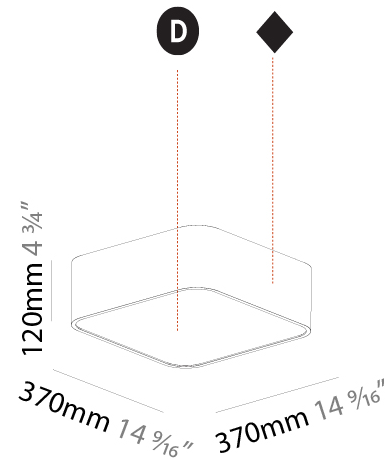

GENERAL

Series: Smoothy
Subseries: Smoothy Standard
Partner: Prolicht
Division: Architectural
Installation: Surface
Product Type: Ceiling Surface
Mounting Location: Ceiling
Light Distribution: Direct

PHYSICAL

Shape: Square
Length (mm): 370
Length (in): 14 ⁹/₁₆
Width (mm): 370
Width (in): 14 ⁹/₁₆
Height (mm): 120
Height (in): 4 ³/₄
Weight (kg): 3.458
Weight (lbs): 7.61
Diffuser: PMMA - Opal or Micro-Prism
Fixture Finish: SSR / BKV / CWI / CRY / HAB / UFT / ITA / RUA / FTG / MYG / LOD / PUS / FRO / FUP / KIA / POP / BLS / SPG / MEY / GOH / CHC / COM / ABZ / JAG / OBR / MOS / ROR
Fixture Material: Extruded Aluminum / Steel

ELECTRICAL

Lamp Type: LED (Zhaga Standard)
Input Wattage (W): 13.2
Total Output Wattage (W): 12
Dimming: Non-Dimmable
Driver Included: Yes
Driver Location: Integrated
Driver Type: Constant Current -Universal
Driver Class: Class 2
Input Voltage (V): 120 - 277
Constant Current (MA): 350
Upon Request: 0-10Vdc dimming / Phase dimming 120Vac only

LED

Color Temperature (°K): 3000 / 4000
Max. Delivered Lumen (lm): 1380 / 1430
CRI: >80 CRI
Efficiency (%): 0.867
Lamp Life (hrs): 50000
Upon Request: Other CCT available

OPTICAL

RATINGS AND CERTIFICATIONS

Certified By: Certified for North American Standards
IP rating: IP20

PROJECT
TYPE
SPECIFIER
QUANTITY
DATE