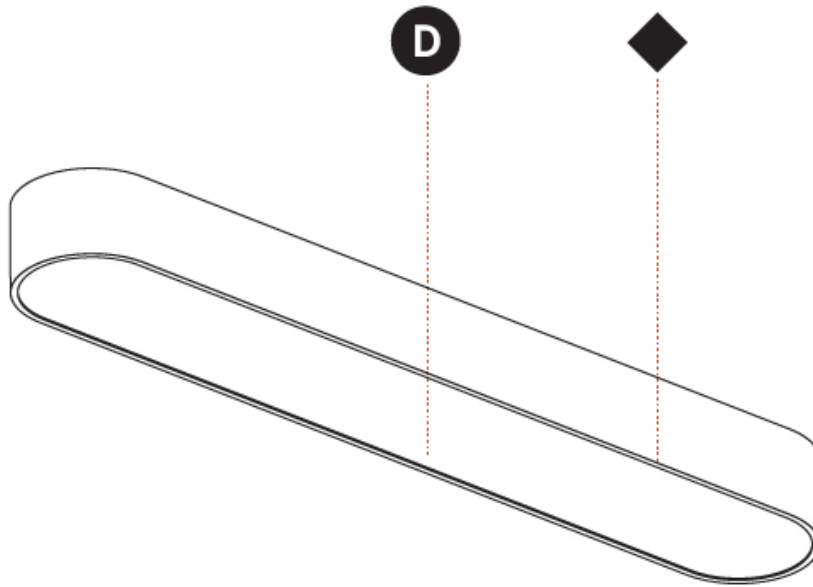

A32970-

PROJECT _____

TYPE _____

SPECIFIER _____

QUANTITY _____

DATE _____