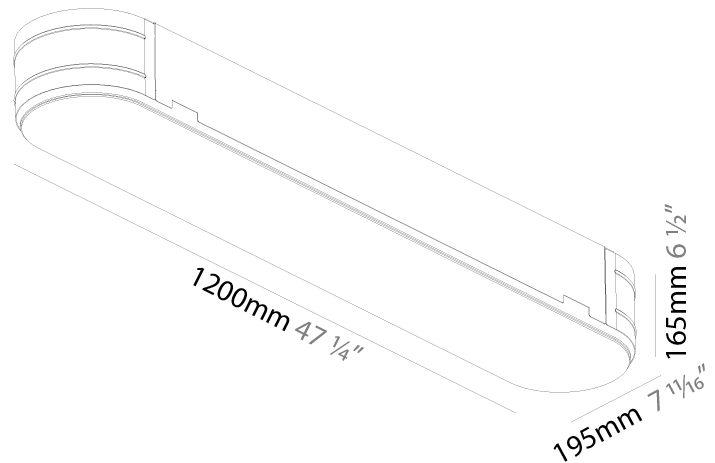

GENERAL

Series: Smoothy
Subseries: Smoothline
Partner: Prolicht
Division: Architectural
Installation: Trimless
Product Type: Ceiling Recessed
Mounting Location: Ceiling
Light Distribution: Direct

PHYSICAL

Shape: Oval
Length (mm): 1200
Length (in): 47 1/4
Width (mm): 195
Width (in): 7 11/16
Depth (mm): 165
Depth (in): 6 1/2
Ceiling Thickness (mm): 10 / 12.5 / 15 / 25 / 30
Ceiling Thickness (in): 3/8 or 1/2 or 9/16 or 1 or 1 3/16
Min. Recessing Depth (mm): 180
Min. Recessing Depth (in): 7 1/16
Weight (kg): 7.6
Weight (lbs): 16.72
Diffuser: PMMA - Opal
Fixture Material: Extruded Aluminum / Steel
Cut-out Measurements: 1235mm / 48 5/8" x 230mm / 9 1/16"
Upon Request: Unique Sizes Unique Ceiling Thickness Unique Mounting Depth Spot Inserts

ELECTRICAL

Lamp Type: LED (Zhaga Standard)
Input Wattage (W): 42
Total Output Wattage (W): 36
Dimming: [Tri-Mode (Non-Dimming and Phase Dimming (120Vac only) and 0-10V Dimming)](#)
Driver Included: Yes
Driver Location: Integrated
Driver Type: Constant Current - Universal
Driver Class: Class 2
Input Voltage (V): 120 - 277
Constant Current (MA): 500

LED

[Color Temperature (°K): 3000 / 4000](#)
Max. Delivered Lumen (lm): 3120 / 3420
CRI: >80 CRI
Lamp Life (hrs): 50000
Upon Request: Other CCT available

OPTICAL

RATINGS AND CERTIFICATIONS

Certified By: Certified for North American Standards
IP rating: IP20

PROJECT
TYPE
SPECIFIER
QUANTITY
DATE

1235mm x 230mm
48 5/8" x 9 1/16"

10 | 12 1/2 | 15 | 25 | 30mm
3/8" | 1/2" | 9/16" | 1" | 3/16"