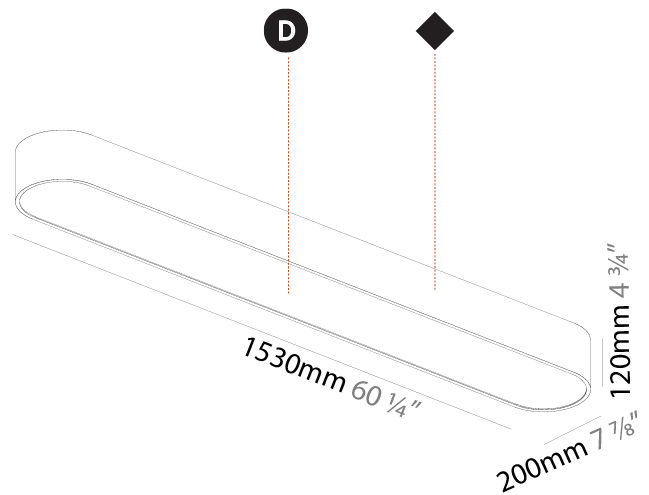

GENERAL

Series: Smoothy
Subseries: Smoothline
Partner: Prolicht
Division: Architectural
Installation: Surface
Product Type: Ceiling Surface
Mounting Location: Ceiling
Light Distribution: Direct

PHYSICAL

Shape: Oval
Length (mm): 1530
Length (in): 60 1/4
Width (mm): 200
Width (in): 7 7/8
Height (mm): 120
Height (in): 4 3/4

Diffuser: PMMA - Opal or Micro-Prism
Fixture Finish: SSR / BKV / CWI / CRY / HAB / UFT / ITA / RUA / FTG / MYG / LOD / PUS / FRO / FUP / KIA / POP / BLS / SPG / MEY / GOH / CHC / COM / ABZ / JAG / OBR / MOS / ROR
Fixture Material: Extruded Aluminum / Steel

ELECTRICAL

Lamp Type: LED (Zhaga Standard)
Input Wattage (W): 52
Total Output Wattage (W): 45
Dimming: Tri-Mode (Non-Dimming and Phase Dimming (120Vac only) and 0-10V Dimming)
Driver Included: Yes
Driver Location: Integrated
Driver Type: Constant Current - Universal
Driver Class: Class 2
Input Voltage (V): 120 - 277
Constant Current (MA): 500

LED

Color Temperature (°K): 3000 / 4000
Max. Delivered Lumen (lm): 3650 / 4010
CRI: >80 CRI
Lamp Life (hrs): 50000
Upon Request: Other CCT available

OPTICAL

RATINGS AND CERTIFICATIONS

Certified By: Certified for North American Standards
IP rating: IP20

PROJECT
TYPE
SPECIFIER
QUANTITY
DATE