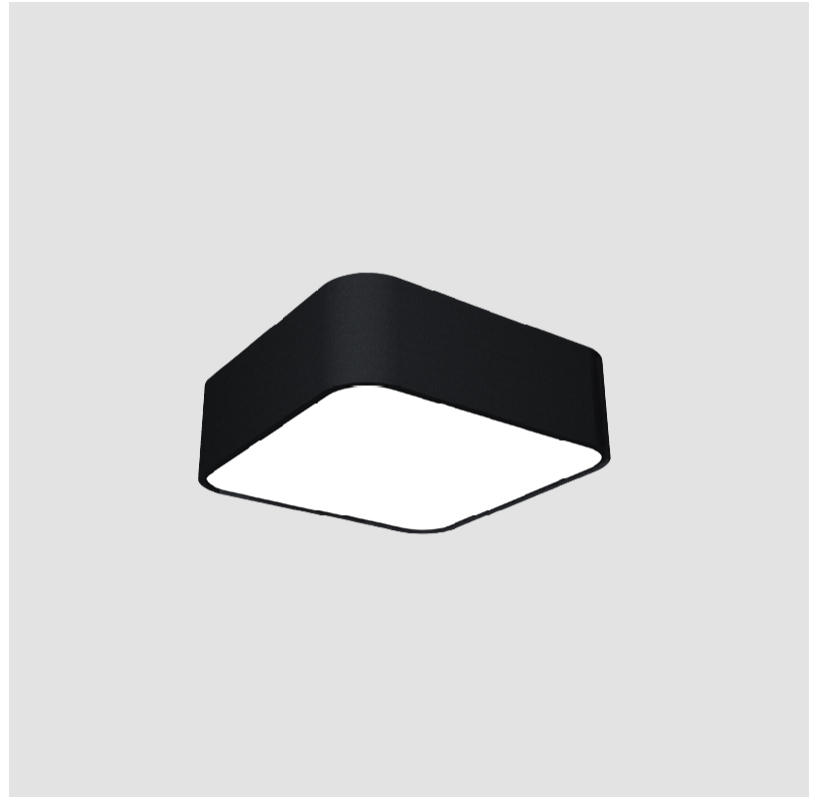

GENERAL

Series: Smoothy
Subseries: Smoothy Standard
Partner: Prolicht
Division: Architectural
Installation: Surface
Product Type: Ceiling Surface
Mounting Location: Ceiling
Light Distribution: Direct

PHYSICAL

Shape: Square
Length (mm): 370
Length (in): 14 ⁹/₁₆
Width (mm): 370
Width (in): 14 ⁹/₁₆
Height (mm): 120
Height (in): 4 ³/₄
Weight (kg): 3.458
Weight (lbs): 7.61
Diffuser: PMMA - Opal or Micro-Prism
Fixture Finish: SSR / BKV / CWI / CRY / HAB / UFT / ITA / RUA / FTG / MYG / LOD / PUS / FRO / FUP / KIA / POP / BLS / SPG / MEY / GOH / CHC / COM / ABZ / JAG / OBR / MOS / ROR
Fixture Material: Extruded Aluminum / Steel

ELECTRICAL

Lamp Type: LED (Zhaga Standard)
Input Wattage (W): 13.2
Total Output Wattage (W): 12
Dimming: Non-Dimmable
Driver Included: Yes
Driver Location: Integrated
Driver Type: Constant Current -Universal
Driver Class: Class 2
Input Voltage (V): 120 - 277
Constant Current (MA): 350
Upon Request: 0-10Vdc dimming / Phase dimming 120Vac only

LED

Color Temperature (°K): 3000 / 4000
Max. Delivered Lumen (lm): 1380 / 1430
CRI: >80 CRI
Efficiency (%): 0.867
Lamp Life (hrs): 50000
Upon Request: Other CCT available

OPTICAL

RATINGS AND CERTIFICATIONS

Certified By: Certified for North American Standards
IP rating: IP20

PROJECT
TYPE
SPECIFIER
QUANTITY
DATE