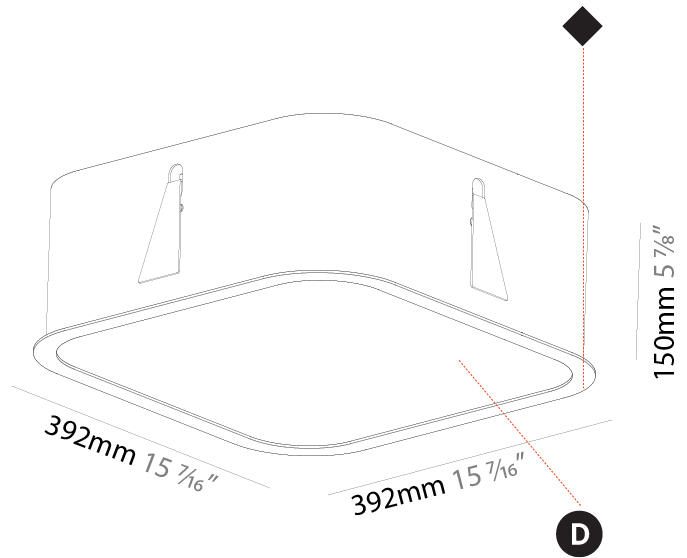

PHYSICAL

Shape: Square
Length (mm): 392
Length (in): 15 7/16
Width (mm): 392
Width (in): 15 7/16
Height (mm): 150
Height (in): 5 7/8
Ceiling Thickness (mm): 10 / 12.5 / 15 / 25
Ceiling Thickness (in): 3/8 or 1/2 or 9/16 or 1
Min. Recessing Depth (mm): 160
Min. Recessing Depth (in): 6 5/16
Light Distribution: Direct
Weight (kg): 4.341
Weight (lbs): 9.57
Diffuser: PMMA - Opal or Micro-Prism
Fixture Finish: SSR / BKV / CWI / CRY / HAB / UFT / ITA / RUA / FTG / MYG / LOD / PUS / FRO / FUP / KIA / POP / BLS / SPG / MEY / GOH / GUM / CHC / COM / ABZ / JAG / OBR / MOS / ROR
Fixture Material: Extruded Aluminum / Steel
Cut-out Measurements: 375mm / 14 3/4" x 375mm / 14 3/4"

ELECTRICAL

Lamp Type: LED (Zhaga Standard)
Input Wattage (W): 13.2
Total Output Wattage (W): 12
Dimming: Non-Dimmable
Driver Included: Yes
Driver Location: Integrated
Driver Type: Constant Current - Universal
Driver Class: Class 2
Input Voltage (V): 120 - 277
Constant Current (MA): 350
Upon Request: (Not included - see components) Integral: 0-10Vdc dimming / Phase dimming 120Vac only

LED

Color Temperature (°K): 3000 / 3500 / 4000
Max. Delivered Lumen (lm): 1380 / 1401 / 1430
CRI: >80 CRI
Efficiency (%): 0.827
Lamp Life (hrs): 50000

OPTICAL

RATINGS AND CERTIFICATIONS

Certified By: Certified for North American Standards
IP rating: IP20