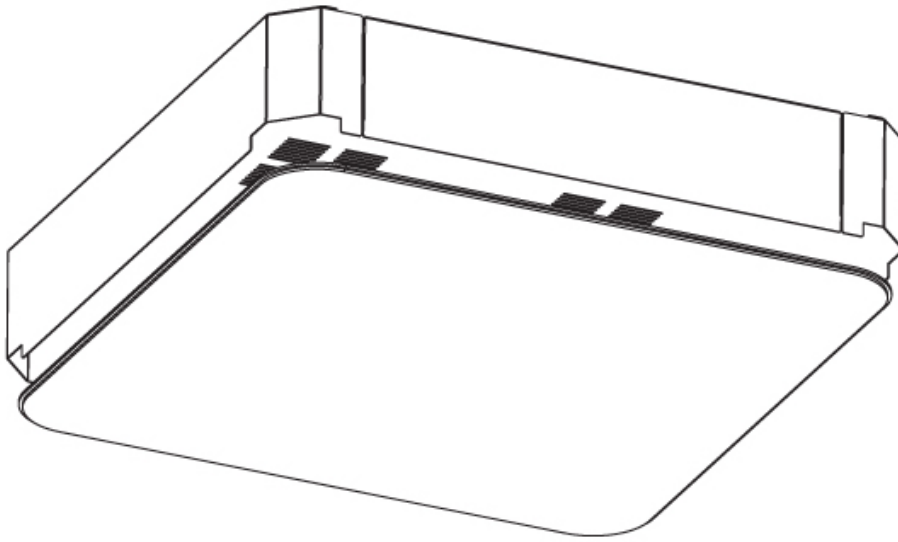

SMOOTHY STANDARD TRIMLESS

A37652-

PROJECT	_____
TYPE	_____
SPECIFIER	_____
QUANTITY	_____
DATE	_____