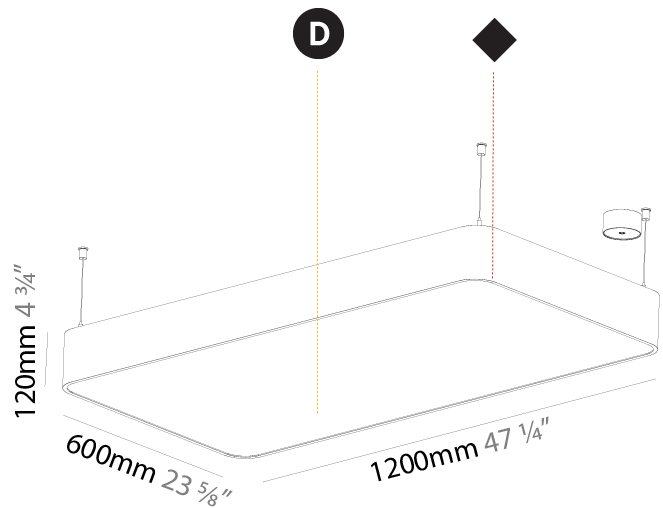

GENERAL

Series: Smoothy
Subseries: Smoothy Standard
Brand: Prolicht
Division: Architectural
Mounting Type: Suspension
Mounting Location: Ceiling
Subcategory: Ambient

PHYSICAL

Shape: Rectangle
Length (mm): 1200
Length (in): 47 1/4
Width (mm): 600
Width (in): 23 5/8
Height (mm): 120
Height (in): 4 3/4
Max. Overall Height (mm): 2120mm / 83-7/16
Max. Overall Height (in): 83 7/16
Light Distribution: Direct
Weight (kg): 20.33
Weight (lbs): 44.82
Diffuser: PMMA - Opal or Micro-Prism
Fixture Finish: SSR / BKV / CWI / CRY / HAB / UFT / ITA / RUA / FTG / MYG / LOD / PUS / FRO / FUP / KIA / POP / BLS / SPG / MEY / GOH / GUM / CHC / COM / ABZ / JAG / OBR / MOS / ROR
Fixture Material: Extruded Aluminum / Steel
Cable Details: 2000mm / 78 3/4"

ELECTRICAL

Lamp Type: LED (Zhaga Standard)
Input Wattage (W): 108.9
Total Output Wattage (W): 99
Dimming: Non-Dimmable
Driver Included: Yes
Driver Location: Integrated
Driver Type: Constant Current - Universal
Driver Class: Class 2
Input Voltage (V): 120 - 277
Constant Current (MA): 350
Upon Request: (Not included - see components) Integral: 0-10Vdc dimming / Phase dimming 120Vac only

LED

Color Temperature (°K): 3000 / 3500 / 4000
Max. Delivered Lumen (lm): 11050 / 11250 / 11450
CRI: >80 CRI
Efficiency (%): 82.7%
Lamp Life (hrs): 50000

OPTICAL

RATINGS AND CERTIFICATIONS

Certified By: Certified for North American Standards
IP rating: IP20