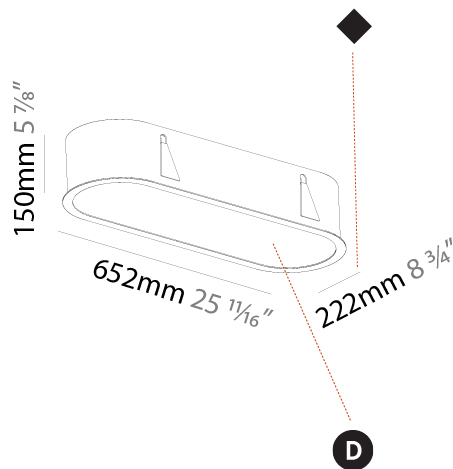

GENERAL

Series: Smoothy
Subseries: Smoothline
Brand: Prolicht
Division: Architectural
Mounting Type: Recessed
Mounting Location: Ceiling
Subcategory: Ambient

PHYSICAL

Shape: Oval
Length (mm): 652
Length (in): 25 ¹¹/₁₆"
Width (mm): 222
Width (in): 8 ³/₄"
Depth (mm): 150
Depth (in): 5 ⁷/₈"
Ceiling Thickness (mm): 10 / 12.5 / 15 / 25
Ceiling Thickness (in): 3/8 or 1/2 or 9/16 or 1
Min. Recessing Depth (mm): 160
Min. Recessing Depth (in): 6 ⁵/₁₆"
Light Distribution: Direct
Weight (kg): 4.033
Weight (lbs): 8.87
Diffuser: PMMA - Opal or Micro-Prism
Fixture Finish: SSR / BKV / CWI / CRY / HAB / UFT / ITA / RUA / FTG / MYG / LOD / PUS / FRO / FUP / KIA / POP / BLS / SPG / MEY / GOH / GUM / CHC / COM / ABZ / JAG / OBR / MOS / ROR
Fixture Material: Extruded Aluminum / Steel
Cut-out Measurements: 635mm / 25" x 205mm / 8 1/16"

ELECTRICAL

Lamp Type: LED (Zhaga Standard)
Input Wattage (W): 21
Total Output Wattage (W): 18
Dimming: Tri-Mode (Non-Dimming and Phase Dimming (120Vac only) and 0-10V Dimming)
Driver Included: Yes
Driver Location: Integrated
Driver Type: Constant Current - Universal
Driver Class: Class 2
Input Voltage (V): 120 - 277
Constant Current (MA): 500

LED

Color Temperature (°K): 3000 / 3500 / 4000
Max. Delivered Lumen (lm): 1430 / 1539 / 1570
CRI: >80 CRI
Lamp Life (hrs): 50000

OPTICAL

RATINGS AND CERTIFICATIONS

Certified By: Certified for North American Standards
IP rating: IP20

PROJECT
TYPE
SPECIFIER
QUANTITY
DATE