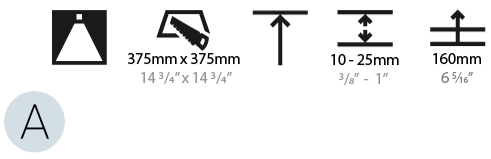

PHYSICAL

Shape: Square
Length (mm): 392
Length (in): 15 7/16
Width (mm): 392
Width (in): 15 7/16
Height (mm): 150
Height (in): 5 7/8
Ceiling Thickness (mm): 10 / 12.5 / 15 / 25
Ceiling Thickness (in): 3/8 or 1/2 or 9/16 or 1
Min. Recessing Depth (mm): 160
Min. Recessing Depth (in): 6 5/16
Weight (kg): 4.341
Weight (lbs): 9.57
Diffuser: PMMA - Opal or Micro-Prism
Fixture Finish: SSR / BKV / CWI / CRY / HAB / UFT / ITA / RUA / FTG / MYG / LOD / PUS / FRO / FUP / KIA / POP / BLS / SPG / MEY / GOH / CHC / COM / ABZ / JAG / OBR / MOS / ROR
Fixture Material: Extruded Aluminum / Steel
Cut-out Measurements: 375mm / 14 3/4" x 375mm / 14 3/4"

ELECTRICAL

Lamp Type: LED (Zhaga Standard)
Input Wattage (W): 13.2
Total Output Wattage (W): 12
Dimming: Non-Dimmable
Driver Included: Yes
Driver Location: Integrated
Driver Type: Constant Current - Universal
Driver Class: Class 2
Input Voltage (V): 120 - 277
Constant Current (MA): 350
Upon Request: (Not included - see components) Integral: 0-10Vdc dimming / Phase dimming 120Vac only

LED

Color Temperature (°K): 3000 / 4000
Max. Delivered Lumen (lm): 1380 / 1430
CRI: >80 CRI
Efficiency (%): 0.827
Lamp Life (hrs): 50000
Upon Request: Other CCT available

OPTICAL

RATINGS AND CERTIFICATIONS

Certified By: Certified for North American Standards
IP rating: IP20