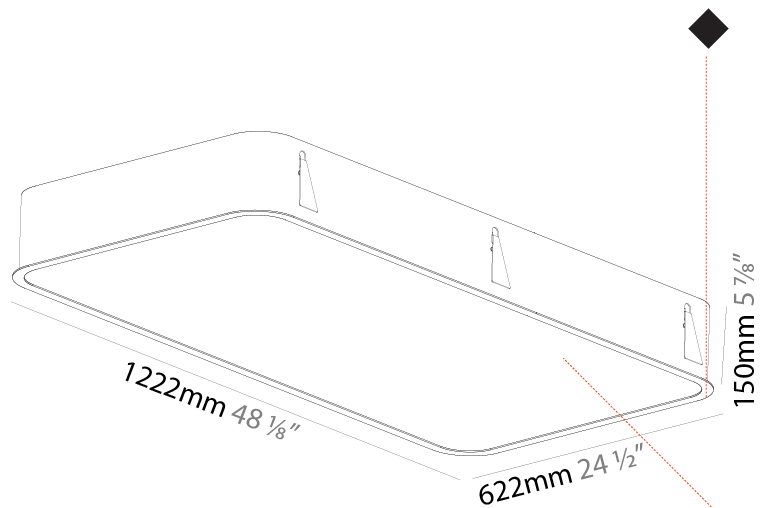

GENERAL

Series: Smoothy
Subseries: Smoothy Standard
Partner: Prolicht
Division: Architectural
Installation: Recessed
Product Type: Ceiling Recessed
Mounting Location: Ceiling
Light Distribution: Direct

PHYSICAL

Shape: Square
Length (mm): 1222
Length (in): 48 1/8
Width (mm): 622
Width (in): 24 1/2
Height (mm): 150
Height (in): 5 7/8
Ceiling Thickness (mm): 10 / 12.5 / 15 / 25
Ceiling Thickness (in): 3/8 or 1/2 or 9/16 or 1
Min. Recessing Depth (mm): 160
Min. Recessing Depth (in): 6 5/16
Weight (kg): 24.4
Weight (lbs): 53.68
Diffuser: PMMA - Opal or Micro-Prism
Fixture Finish: SSR / BKV / CWI / CRY / HAB / UFT / ITA / RUA / FTG / MYG / LOD / PUS / FRO / FUP / KIA / POP / BLS / SPG / MEY / GOH / CHC / COM / ABZ / JAG / OBR / MOS / ROR
Fixture Material: Extruded Aluminum / Steel
Cut-out Measurements: 1205mm / 47 7/16" x 605mm / 23 13/16"

ELECTRICAL

Lamp Type: LED (Zhaga Standard)
Input Wattage (W): 108.9
Total Output Wattage (W): 99
Dimming: Non-Dimmable
Driver Included: Yes
Driver Location: Integrated
Driver Type: Constant Current - Universal
Driver Class: Class 2
Input Voltage (V): 120 - 277
Constant Current (MA): 450

LED

Color Temperature (*K): 3000 / 4000
Max. Delivered Lumen (lm): 11050 / 11450
CRI: >80 CRI
Efficiency (%): 0.827
Lamp Life (hrs): 50000
Upon Request: Other CCT available

OPTICAL

RATINGS AND CERTIFICATIONS

Certified By: Certified for North American Standards
IP rating: IP20