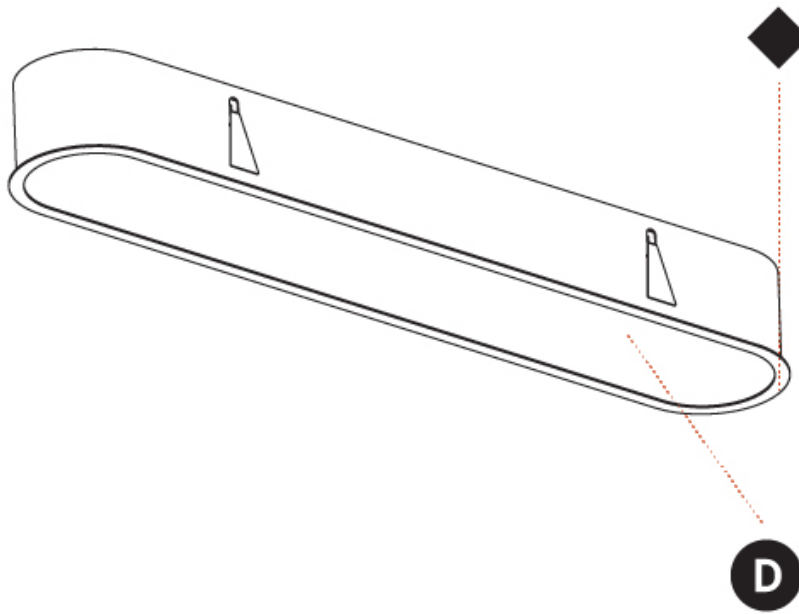

SMOOTHLINE RECESSED

A37757-

PROJECT

TYPE

SPECIFIER

QUANTITY

DATE