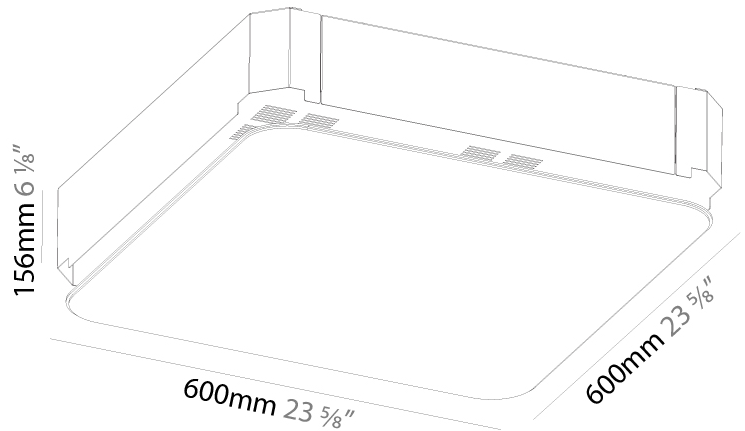

PHYSICAL

Shape: Square
Length (mm): 600
Length (in): 23 5/8
Width (mm): 600
Width (in): 23 5/8
Depth (mm): 156
Depth (in): 6 1/8
Ceiling Thickness (mm): 10 / 12.5 / 15 / 25 / 30
Ceiling Thickness (in): 3/8 or 1/2 or 9/16 or 1
Min. Recessing Depth (mm): 180
Min. Recessing Depth (in): 7 1/16
Weight (kg): 12.549
Weight (lbs): 27.61
Diffuser: PMMA - Opal
Fixture Material: Extruded Aluminum / Steel
Cut-out Measurements: 635mm / 25" x 635mm / 25"
Upon Request: Unique Sizes Unique Ceiling Thickness Unique Mounting Depth Spot Inserts

ELECTRICAL

Lamp Type: LED (Zhaga Standard)
Input Wattage (W): 55
Total Output Wattage (W): 49.7
Dimming: Non-Dimmable
Driver Included: Yes
Driver Location: Integrated
Driver Type: Constant Current - Universal
Driver Class: Class 2
Input Voltage (V): 120 - 277
Constant Current (MA): 350
Upon Request: (Not included - see components) Integral: 0-10Vdc dimming / Phase dimming 120Vac only

LED

Color Temperature (°K): 3000 / 4000
Max. Delivered Lumen (lm): 5370 / 5560
CRI: >80 CRI
Efficiency (%): 65 (5mm Perspex) / 80.40
Lamp Life (hrs): 50000
Upon Request: Other CCT available

OPTICAL

RATINGS AND CERTIFICATIONS

Certified By: Certified for North American Standards
IP rating: IP20

PROJECT
TYPE
SPECIFIER
QUANTITY
DATE

180mm 635mm x 635mm 10 | 12 1/2 | 15 | 25 | 30mm
7 1/16" 25" x 25" 3/8" 1/2" 9/16" 1" 3/16"