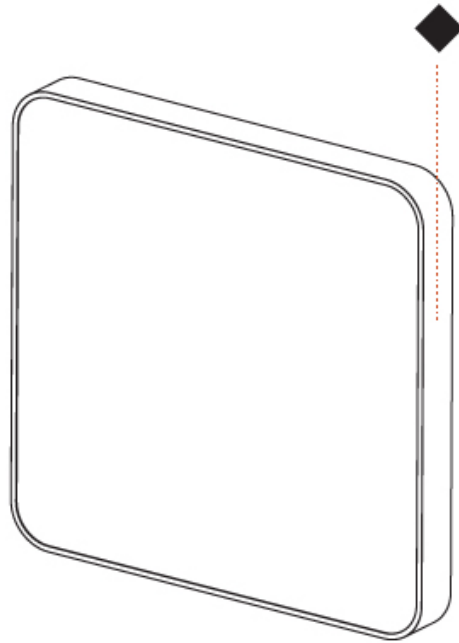

PHYSICAL

Shape: Square
 Length (mm): 600
 Length (in): 23 5/8
 Height (mm): 600
 Depth (mm): 60
 Height (in): 23 5/8
 Depth (in): 2 3/8
 Weight (kg): 8.458
 Weight (lbs): 18.61
 Diffuser: PMMA - Opal
 Fixture Finish: SSR / BKV / CWI / CRY / HAB / UFT / ITA / RUA / FTG / MYG / LOD / PUS / FRO / FUP / KIA / POP / BLS / SPG / MEY / GOH / CHC / COM / ABZ / JAG / OBR / MOS / ROR
 Fixture Material: Extruded Aluminum / Steel

SMOOTHY FLAT SURFACE

A3D052-

PROJECT

TYPE

SPECIFIER

QUANTITY

DATE

SMOOTHY COLOR FINISH CHART