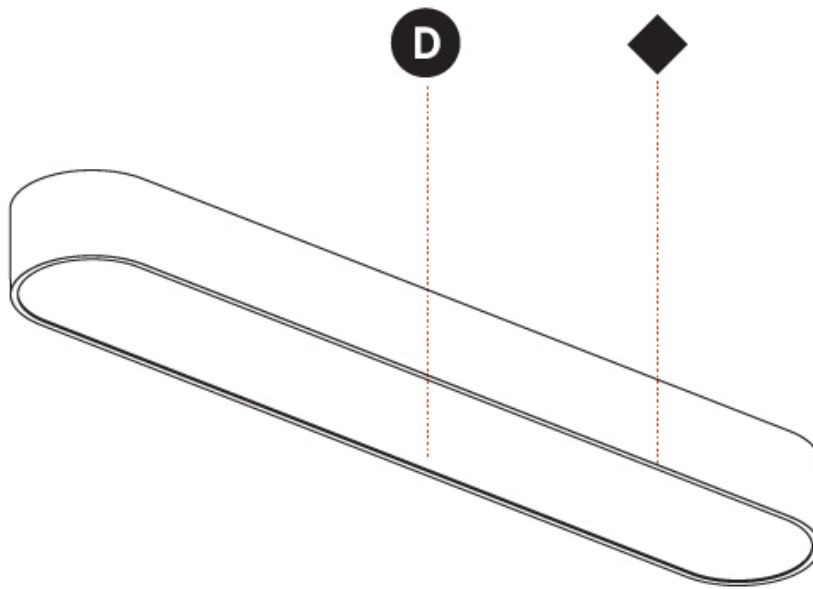

SMOOTHLINE SURFACE

A32970-

PROJECT _____

TYPE _____

SPECIFIER _____

QUANTITY _____

DATE _____