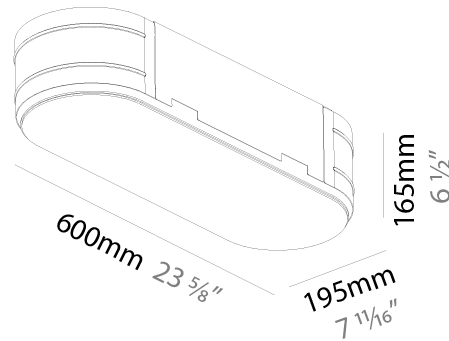

GENERAL

Series: Smoothy
Subseries: Smoothline
Brand: Prolicht
Division: Architectural
Mounting Type: Suspension
Mounting Location: Ceiling
Subcategory: Ambient

PHYSICAL

Shape: Oval
Length (mm): 930
Length (in): 36 5/8
Width (mm): 200
Width (in): 7 7/8
Height (mm): 120
Height (in): 4 3/4
Max. Overall Height (mm): 2120
Max. Overall Height (in): 82 1/2
Light Distribution: Direct
Weight (kg): 6.973
Weight (lbs): 15.34
Diffuser: PMMA - Opal or Micro-Prism
Fixture Finish: SSR / BKV / CWI / CRY / HAB / UFT / ITA / RUA / FTG / MYG / LOD / PUS / FRO / FUP / KIA / POP / BLS / SPG / MEY / GOH / GUM / CHC / COM / ABZ / JAG / OBR / MOS / ROR
Fixture Material: Extruded Aluminum / Steel
Cable Details: 2000mm / 78 3/4"

GENERAL

Series: Smoothy
 Subseries: Smoothline
 Brand: Prolicht
 Division: Architectural
 Mounting Type: Trimless
 Mounting Location: Ceiling
 Subcategory: Ambient

PHYSICAL

Shape: Oval
 Length (mm): 600
 Length (in): 23 5/8
 Width (mm): 195
 Width (in): 7 11/16
 Depth (mm): 165
 Depth (in): 6 1/2
 Ceiling Thickness (mm): 10 / 12.5 / 15 / 25 / 30
 Ceiling Thickness (in): 3/8 or 1/2 or 9/16 or 1 or 1 3/16
 Min. Recessing Depth (mm): 180
 Min. Recessing Depth (in): 7 1/16
 Light Distribution: Direct
 Weight (kg): 3.8
 Weight (lbs): 7.6
 Diffuser: PMMA - Opal
 Fixture Material: Extruded Aluminum / Steel
 Cut-out Measurements: 635mm / 25" x 230mm / 9 1/16"
 Upon Request: Unique Sizes Unique Ceiling Thickness Unique Mounting Depth Spot Inserts

OPTICAL

RATINGS AND CERTIFICATIONS

Certified By: Certified for North American Standards
 IP rating: IP20

PROJECT
TYPE
SPECIFIER
QUANTITY
DATE

635mm x 230mm
25" x 9 1/16"

10 | 12 1/2 | 15 | 25 | 30mm
3/8" | 1/2" | 9/16" | 1" | 3/16"