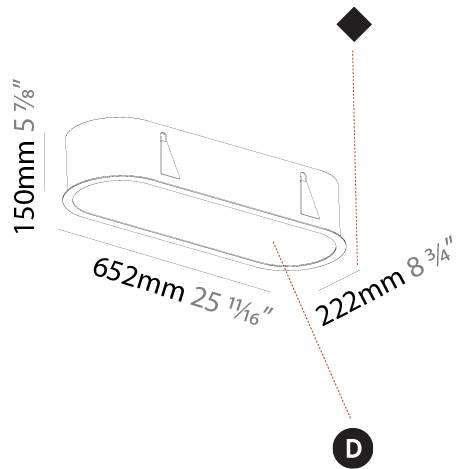

GENERAL

Series: Smoothy
Subseries: Smoothline
Brand: Prolicht
Division: Architectural
Mounting Type: Recessed
Mounting Location: Ceiling
Subcategory: Ambient

PHYSICAL

Shape: Oval
Length (mm): 652
Length (in): 25 ¹¹/₁₆"
Width (mm): 222
Width (in): 8 ³/₄"
Depth (mm): 150
Depth (in): 5 ⁷/₈"
Ceiling Thickness (mm): 10 / 12.5 / 15 / 25
Ceiling Thickness (in): 3/8 or 1/2 or 9/16 or 1
Min. Recessing Depth (mm): 160
Min. Recessing Depth (in): 6 ⁵/₁₆"
Light Distribution: Direct
Weight (kg): 4.033
Weight (lbs): 8.87
Diffuser: PMMA - Opal or Micro-Prism
Fixture Finish: SSR / BKV / CWI / CRY / HAB / UFT / ITA / RUA / FTG / MYG / LOD / PUS / FRO / FUP / KIA / POP / BLS / SPG / MEY / GOH / GUM / CHC / COM / ABZ / JAG / OBR / MOS / ROR
Fixture Material: Extruded Aluminum / Steel
Cut-out Measurements: 635mm / 25" x 205mm / 8 1/16"

ELECTRICAL

Lamp Type: LED (Zhaga Standard)
Input Wattage (W): 21
Total Output Wattage (W): 18
Dimming: Tri-Mode (Non-Dimming and Phase Dimming (120Vac only) and 0-10V Dimming)
Driver Included: Yes
Driver Location: Integrated
Driver Type: Constant Current - Universal
Driver Class: Class 2
Input Voltage (V): 120 - 277
Constant Current (MA): 500

LED

Color Temperature (°K): 3000 / 3500 / 4000
Max. Delivered Lumen (lm): 1430 / 1539 / 1570
CRI: >80 CRI
Lamp Life (hrs): 50000

OPTICAL

RATINGS AND CERTIFICATIONS

Certified By: Certified for North American Standards
IP rating: IP20

PROJECT
TYPE
SPECIFIER
QUANTITY
DATE

635mm x 205mm
25" x 8 1/16"

10 - 25mm
3/8" - 1"

160mm
6 5/16"