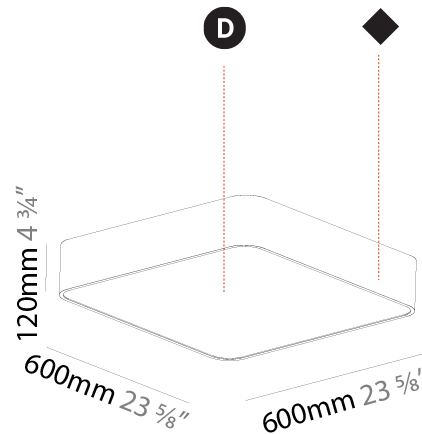

GENERAL

Series: Smoothy
Subseries: Smoothy Standard
Brand: Prolicht
Division: Architectural
Mounting Type: Surface
Mounting Location: Ceiling
Subcategory: Ambient

PHYSICAL

Shape: Square
Length (mm): 600
Length (in): 23 5/8
Width (mm): 600
Width (in): 23 5/8
Height (mm): 120
Height (in): 4 3/4
Light Distribution: Direct
Weight (kg): 11.315
Weight (lbs): 24.89
Diffuser: PMMA - Opal or Micro-Prism
Fixture Finish: SSR / BKV / CWI / CRY / HAB / UFT / ITA / RUA / FTG / MYG / LOD / PUS / FRO / FUP / KIA / POP / BLS / SPG / MEY / GOH / GUM / CHC / COM / ABZ / JAG / OBR / MOS / ROR
Fixture Material: Extruded Aluminum / Steel

ELECTRICAL

Lamp Type: LED (Zhaga Standard)
Input Wattage (W): 55
Total Output Wattage (W): 49.7
Dimming: Non-Dimmable
Driver Included: Yes
Driver Location: Integrated
Driver Type: Constant Current - Universal
Driver Class: Class 2
Input Voltage (V): 120 - 277
Constant Current (MA): 350
Upon Request: (Not included - see components) Integral: 0-10Vdc dimming / Phase dimming 120Vac only

LED

Color Temperature (°K): 3000 / 3500 / 4000
Max. Delivered Lumen (lm): 5520 / 5606 / 5720
CRI: >80 CRI
Efficiency (%): 0.867
Lamp Life (hrs): 50000

OPTICAL

RATINGS AND CERTIFICATIONS

Certified By: Certified for North American Standards
IP rating: IP20

PROJECT
TYPE
SPECIFIER
QUANTITY
DATE