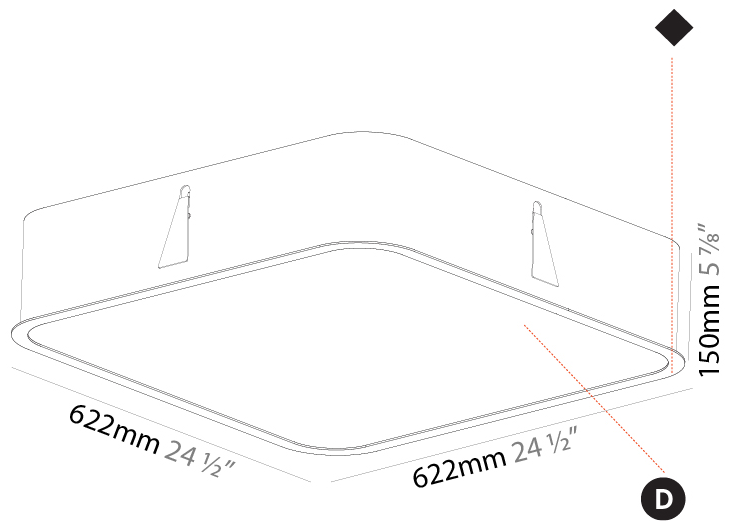

PHYSICAL

Shape: Square
Length (mm): 622
Length (in): 24 1/2
Width (mm): 622
Width (in): 24 1/2
Height (mm): 150
Height (in): 5 7/8
Ceiling Thickness (mm): 10 / 12.5 / 15 / 25
Ceiling Thickness (in): 3/8 or 1/2 or 9/16 or 1
Min. Recessing Depth (mm): 160
Min. Recessing Depth (in): 6 5/16
Light Distribution: Direct
Weight (kg): 12.317
Weight (lbs): 27.10
Diffuser: PMMA - Opal or Micro-Prism
Fixture Finish: SSR / BKV / CWI / CRY / HAB / UFT / ITA / RUA / FTG / MYG / LOD / PUS / FRO / FUP / KIA / POP / BLS / SPG / MEY / GOH / GUM / CHC / COM / ABZ / JAG / OBR / MOS / ROR
Fixture Material: Extruded Aluminum / Steel
Cut-out Measurements: 605mm / 23 13/16" x 605mm / 23 13/16"

ELECTRICAL

Lamp Type: LED (Zhaga Standard)
Input Wattage (W): 55
Total Output Wattage (W): 49.7
Dimming: Non-Dimmable
Driver Included: Yes
Driver Location: Integrated
Driver Type: Constant Current - Universal
Driver Class: Class 2
Input Voltage (V): 120 - 277
Constant Current (MA): 350
Upon Request: (Not included - see components) Integral: 0-10Vdc dimming / Phase dimming 120Vac only

LED

Color Temperature (°K): 3000 / 3500 / 4000
Max. Delivered Lumen (lm): 5520 / 5606 / 5720
Nominal Lumen (lm): 6680lm
CRI: >80 CRI
Efficiency (%): 0.827
Lamp Life (hrs): 50000

OPTICAL

RATINGS AND CERTIFICATIONS

Certified By: Certified for North American Standards
IP rating: IP20