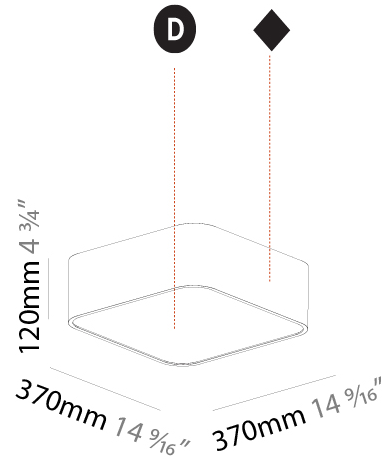

GENERAL

Series: Smoothy
Subseries: Smoothy Standard
Brand: Prolicht
Division: Architectural
Mounting Type: Surface
Mounting Location: Ceiling
Subcategory: Ambient

PHYSICAL

Shape: Square
Length (mm): 370
Length (in): 14 ⁹/₁₆
Width (mm): 370
Width (in): 14 ⁹/₁₆
Height (mm): 120
Height (in): 4 ³/₄
Light Distribution: Direct
Weight (kg): 3.458
Weight (lbs): 7.61
Diffuser: PMMA - Opal or Micro-Prism
Fixture Finish: SSR / BKV / CWI / CRY / HAB / UFT / ITA / RUA / FTG / MYG / LOD / PUS / FRO / FUP / KIA / POP / BLS / SPG / MEY / GOH / GUM / CHC / COM / ABZ / JAG / OBR / MOS / ROR
Fixture Material: Extruded Aluminum / Steel

ELECTRICAL

Lamp Type: LED (Zhaga Standard)
Input Wattage (W): 13.2
Total Output Wattage (W): 12
Dimming: Non-Dimmable
Driver Included: Yes
Driver Location: Integrated
Driver Type: Constant Current -Universal
Driver Class: Class 2
Input Voltage (V): 120 - 277
Constant Current (MA): 350
Upon Request: 0-10Vdc dimming / Phase dimming 120Vac only

LED

Color Temperature (°K): 3000 / 3500 / 4000
Max. Delivered Lumen (lm): 1380 / 1401 / 1430
CRI: >80 CRI
Efficiency (%): 0.867
Lamp Life (hrs): 50000

OPTICAL

RATINGS AND CERTIFICATIONS

Certified By: Certified for North American Standards
IP rating: IP20

PROJECT
TYPE
SPECIFIER
QUANTITY
DATE