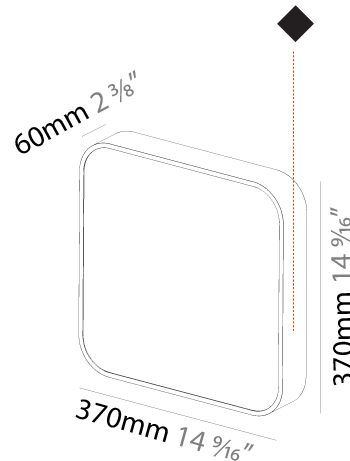

GENERAL

Series: Smoothy
Subseries: Smoothy Flat
Brand: Prolicht
Division: Architectural
Mounting Type: Surface
Mounting Location: Ceiling
Subcategory: Ambient

PHYSICAL

Shape: Square
Length (mm): 370
Length (in): 14 ⁹/₁₆
Height (mm): 370
Depth (mm): 60
Height (in): 14 ⁹/₁₆
Depth (in): 2 ³/₈
Light Distribution: Direct
Weight (kg): 3.16
Weight (lbs): 6.94
Diffuser: PMMA - Opal
Fixture Finish: SSR / BKV / CWI / CRY / HAB / UFT / ITA / RUA / FTG / MYG / LOD / PUS / FRO / FUP / KIA / POP / BLS / SPG / MEY / GOH / GUM / CHC / COM / ABZ / JAG / OBR / MOS / ROR
Fixture Material: Extruded Aluminum / Steel

ELECTRICAL

Lamp Type: LED (Zhaga Standard)
Input Wattage (W): 13.2
Total Output Wattage (W): 12
Dimming: Non-Dimmable
Driver Included: Yes
Driver Location: Integrated
Driver Type: Constant Current - Universal
Driver Class: Class 2
Input Voltage (V): 120 - 277
Constant Current (MA): 350
Upon Request: (Not included - see components) Integral: 0-10Vdc dimming / Phase dimming 120Vac only

LED

Color Temperature (°K): 3000 / 3500 / 4000
Max. Delivered Lumen (lm): 1200 / 1225 / 1250
CRI: >80 CRI
Lamp Life (hrs): 50000

OPTICAL

RATINGS AND CERTIFICATIONS

Certified By: Certified for North American Standards
IP rating: IP20