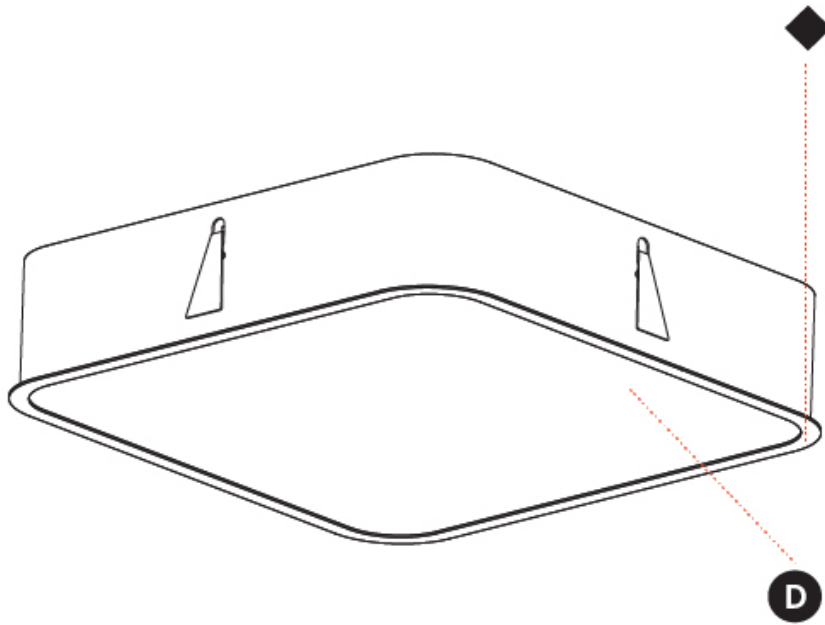

SMOOTHY STANDARD RECESSED

A37599-

PROJECT	_____
TYPE	_____
SPECIFIER	_____
QUANTITY	_____
DATE	_____

A