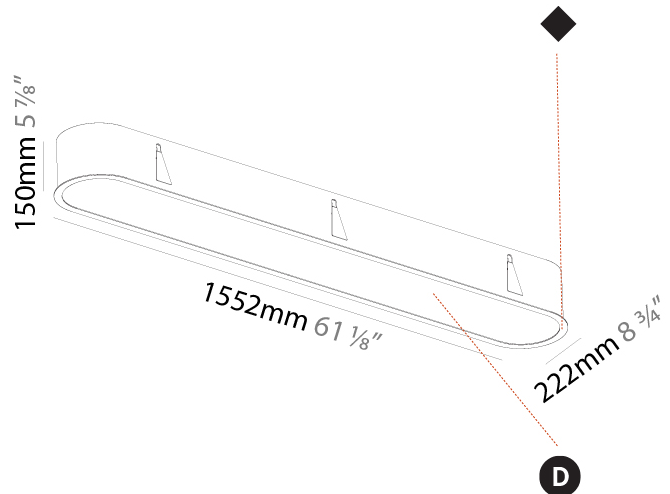

GENERAL

Series: Smoothy
Subseries: Smoothline
Brand: Prolicht
Division: Architectural
Mounting Type: Recessed
Mounting Location: Ceiling
Subcategory: Ambient

PHYSICAL

Shape: Oval
Length (mm): 1552
Length (in): 61 1/8
Width (mm): 222
Width (in): 8 3/4
Depth (mm): 150
Depth (in): 5 7/8
Ceiling Thickness (mm): 10 / 12.5 / 15 / 25
Ceiling Thickness (in): 3/8 or 1/2 or 9/16 or 1
Min. Recessing Depth (mm): 160
Min. Recessing Depth (in): 6 5/16
Light Distribution: Direct
Weight (kg): 8.895
Weight (lbs): 19.57
Diffuser: PMMA - Opal or Micro-Prism
Fixture Finish: SSR / BKV / CWI / CRY / HAB / UFT / ITA / RUA / FTG / MYG / LOD / PUS / FRO / FUP / KIA / POP / BLS / SPG / MEY / GOH / GUM / CHC / COM / ABZ / JAG / OBR / MOS / ROR
Fixture Material: Extruded Aluminum / Steel
Cut-out Measurements: 1535mm / 60 7/16" x 205mm / 8 1/16"

ELECTRICAL

Lamp Type: LED (Zhaga Standard)
Input Wattage (W): 52.8
Total Output Wattage (W): 45
Dimming: Tri-Mode (Non-Dimming and Phase Dimming (120Vac only) and 0-10V Dimming)
Driver Included: Yes
Driver Location: Integrated
Driver Type: Constant Current - Universal
Driver Class: Class 2
Input Voltage (V): 120 - 277
Constant Current (MA): 500

LED

Color Temperature (°K): 3000 / 3500 / 4000
Max. Delivered Lumen (lm): 3570 / 3842 / 3920
CRI: >80 CRI
Lamp Life (hrs): 50000

OPTICAL

RATINGS AND CERTIFICATIONS

Certified By: Certified for North American Standards
IP rating: IP20

PROJECT
TYPE
SPECIFIER
QUANTITY
DATE