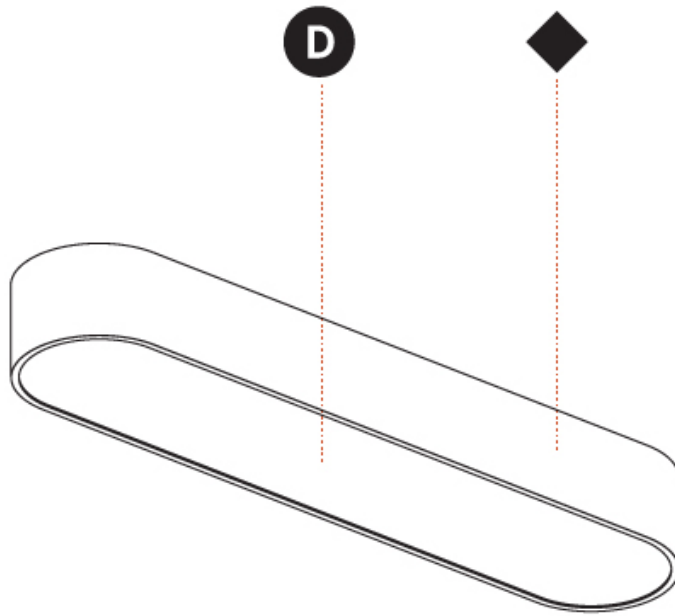

A32968-

PROJECT

TYPE

SPECIFIER

QUANTITY

DATE