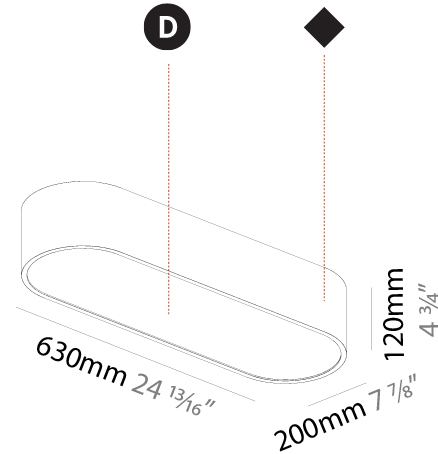

GENERAL

Series: Smoothy
Subseries: Smoothline
Brand: Prolicht
Division: Architectural
Mounting Type: Surface
Mounting Location: Ceiling
Subcategory: Ambient

PHYSICAL

Shape: Oval
Length (mm): 630
Length (in): 24 ¹³/₁₆
Width (mm): 200
Width (in): 7 ⁷/₈
Height (mm): 120
Height (in): 4 ³/₄
Light Distribution: Direct
Weight (kg): 3.403
Weight (lbs): 7.49
Diffuser: PMMA - Opal or Micro-Prism
Fixture Finish: SSR / BKV / CWI / CRY / HAB / UFT / ITA / RUA / FTG / MYG / LOD / PUS / FRO / FUP / KIA / POP / BLS / SPG / MEY / GOH / GUM / CHC / COM / ABZ / JAG / OBR / MOS / ROR
Fixture Material: Extruded Aluminum / Steel

ELECTRICAL

Lamp Type: LED (Zhaga Standard)
Input Wattage (W): 21
Total Output Wattage (W): 18
Dimming: Tri-Mode (Non-Dimming and Phase Dimming (120Vac only) and 0-10V Dimming)
Driver Included: Yes
Driver Location: Integrated
Driver Type: Constant Current - Universal
Driver Class: Class 2
Input Voltage (V): 120 - 277
Constant Current (MA): 500

LED

Color Temperature (°K): 3000 / 3500 / 4000
Max. Delivered Lumen (lm): 1460 / 1568 / 1600
CRI: >80 CRI
Lamp Life (hrs): 50000

OPTICAL

RATINGS AND CERTIFICATIONS

Certified By: Certified for North American Standards
IP rating: IP20

PROJECT
TYPE
SPECIFIER
QUANTITY
DATE