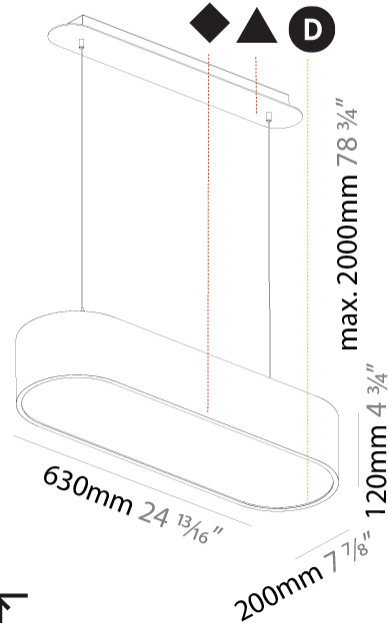

GENERAL

Series: Smoothy
Subseries: Smoothline
Brand: Prolicht
Division: Architectural
Mounting Type: Suspension
Mounting Location: Ceiling
Subcategory: Ambient

PHYSICAL

Shape: Oval
Length (mm): 630
Length (in): 24 ¹³/₁₆"
Width (mm): 200
Width (in): 7 ⁷/₈"
Height (mm): 120
Height (in): 4 ³/₄"
Max. Overall Height (mm): 2120
Max. Overall Height (in): 82 ¹/₂"
Light Distribution: Direct
Weight (kg): 5.043
Weight (lbs): 11.40
Diffuser: PMMA - Opal or Micro-Prism
Fixture Finish: SSR / BKV / CWI / CRY / HAB / UFT / ITA / RUA / FTG / MYG / LOD / PUS / FRO / FUP / KIA / POP / BLS / SPG / MEY / GOH / GUM / CHC / COM / ABZ / JAG / OBR / MOS / ROR
Fixture Material: Extruded Aluminum / Steel
Cable Details: 2000mm / 78 3/4"

ELECTRICAL

Lamp Type: LED (Zhaga Standard)
Input Wattage (W): 21
Total Output Wattage (W): 18
Dimming: Tri-Mode (Non-Dimming and Phase Dimming (120Vac only) and 0-10V Dimming)
Driver Included: Yes
Driver Location: Integrated
Driver Type: Constant Current - Universal
Driver Class: Class 2
Input Voltage (V): 120 - 277
Constant Current (MA): 500

LED

Number of LEDs: 6 x 3W
Color Temperature (°K): 3000 / 3500 / 4000
Max. Delivered Lumen (lm): 1530 / 1646 / 1680
Lamp Life (hrs): 50000

OPTICAL

RATINGS AND CERTIFICATIONS

Certified By: Certified for North American Standards
IP rating: IP20