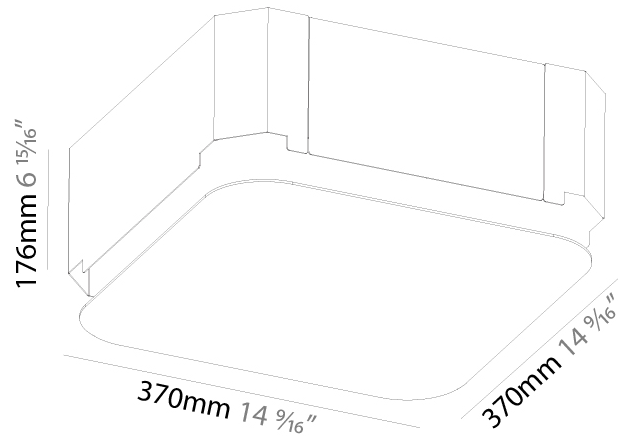

PHYSICAL

Shape: Square
Length (mm): 370
Length (in): 14 ⁹/₁₆"
Width (mm): 370
Width (in): 14 ⁹/₁₆"
Depth (mm): 176
Depth (in): 6 ¹⁵/₁₆"
Ceiling Thickness (mm): 10 / 12.5 / 15 / 25 / 30
Ceiling Thickness (in): 3/8 or 1/2 or 9/16 or 1 or 1 3/16
Min. Recessing Depth (mm): 200
Min. Recessing Depth (in): 7 ⁷/₈"
Light Distribution: Direct
Weight (kg): 4.236
Weight (lbs): 9.32
Diffuser: PMMA - Opal
Fixture Material: Extruded Aluminum / Steel
Cut-out Measurements: 405mm / 15 15/16" x 405mm 15 15/16"
Upon Request: Unique Sizes Unique Ceiling Thickness Unique Mounting Depth Spot Inserts

ELECTRICAL

Lamp Type: LED (Zhaga Standard)
Input Wattage (W): 13.2
Total Output Wattage (W): 12.4
Dimming: Non-Dimmable
Driver Included: Yes
Driver Location: Integrated
Driver Type: Constant Current - Universal
Driver Class: Class 2
Input Voltage (V): 120 - 277
Constant Current (MA): 350
Upon Request: (Not included - see components) Integral: 0-10Vdc dimming / Phase dimming 120Vac only

LED

Color Temperature (°K): 3000 / 3500 / 4000
Max. Delivered Lumen (lm): 1090 / 1107 / 1130
CRI: >80 CRI
Efficiency (%): 0.804
Lamp Life (hrs): 50000
Upon Request: RGB-W Tunable White Special Color Temperature CRI90

OPTICAL

RATINGS AND CERTIFICATIONS

Certified By: Certified for North American Standards
IP rating: IP20

PROJECT
TYPE
SPECIFIER
QUANTITY
DATE

200mm 7 ⁷/₈" 405mm x 405mm 15 15/16" x 15 15/16" 10 | 12 1/2 | 15 | 25 | 30mm 3/8" 1/2" 9/16" 1" 1 3/16"