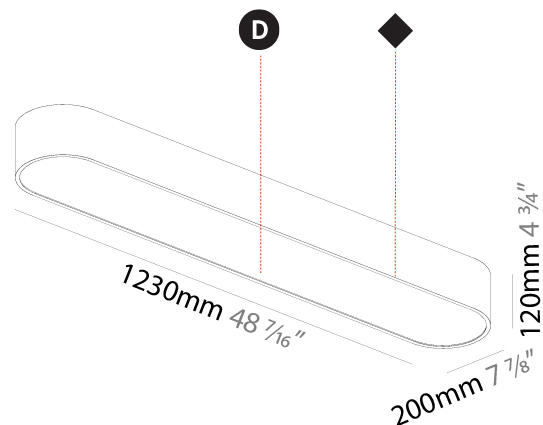

1. To build a product code in our configurator select the specify button on the base model # product page
2. To build a manual product code on this datasheet choose from the options listed below in blue font and add the suffix to the base model #

GENERAL

Series: Smoothy
Subseries: Smoothline
Brand: Prolicht
Division: Architectural
Mounting Type: Surface
Mounting Location: Ceiling
Subcategory: Ambient

PHYSICAL

Shape: Oval
Length (mm): 1230
Length (in): 48 7/16
Width (mm): 200
Width (in): 7 7/8
Height (mm): 120
Height (in): 4 3/4
Light Distribution: Direct
Diffuser: PMMA - Opal or Micro-Prism
Fixture Finish: SSR / BKV / CWI / CRY / HAB / UFT / ITA / RUA / FTG / MYG / LOD / PUS / FRO / FUP / KIA / POP / BLS / SPG / MEY / GOH / GUM / CHC / COM / ABZ / JAG / OBR / MOS / ROR
Fixture Material: Extruded Aluminum / Steel

ELECTRICAL

Lamp Type: LED (Zhaga Standard)
Input Wattage (W): 42
Total Output Wattage (W): 36
Dimming: Tri-Mode (Non-Dimming and Phase Dimming (120Vac only) and 0-10V Dimming)
Driver Included: Yes
Driver Location: Integrated
Driver Type: Constant Current - Universal
Driver Class: Class 1
Input Voltage (V): 120 - 277
Constant Current (MA): 500

LED

Color Temperature (°K): 3000 / 3500 / 4000
Max. Delivered Lumen (lm): 2920 / 3146 / 3210
CRI: >80 CRI
Lamp Life (hrs): 50000

OPTICAL

RATINGS AND CERTIFICATIONS

Certified By: Certified for North American Standards
IP rating: IP20