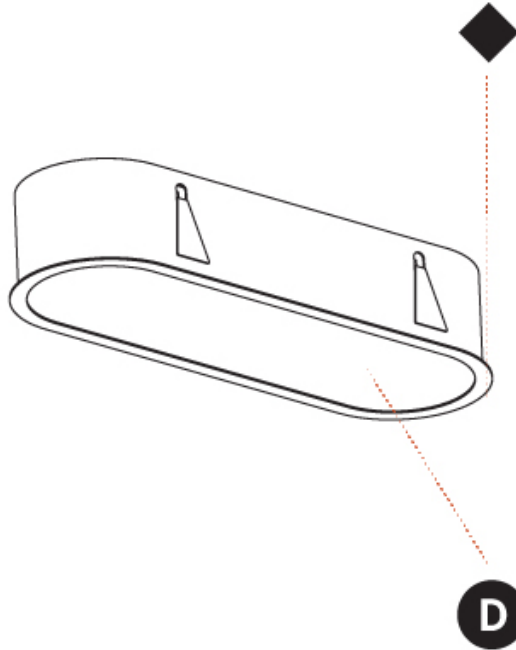

SMOOTHLINE RECESSED

A37749-

PROJECT

TYPE

SPECIFIER

QUANTITY

DATE

A