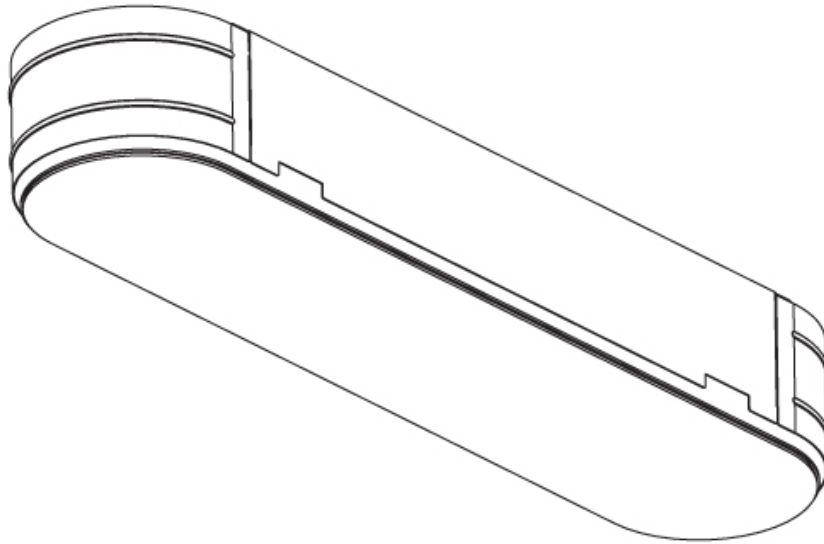

A37516-

PROJECT

TYPE

SPECIFIER

QUANTITY

DATE