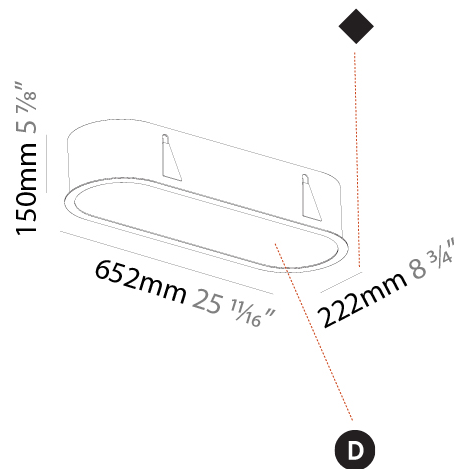

GENERAL

Series: Smoothy
Subseries: Smoothline
Brand: Prolicht
Division: Architectural
Mounting Type: Recessed
Mounting Location: Ceiling
Subcategory: Ambient

PHYSICAL

Shape: Oval
Length (mm): 652
Length (in): 25 11/16
Width (mm): 222
Width (in): 8 3/4
Depth (mm): 150
Depth (in): 5 7/8
Ceiling Thickness (mm): 10 / 12.5 / 15 / 25
Ceiling Thickness (in): 3/8 or 1/2 or 9/16 or 1
Min. Recessing Depth (mm): 160
Min. Recessing Depth (in): 6 5/16
Light Distribution: Direct
Weight (kg): 4.033
Weight (lbs): 8.87
Diffuser: PMMA - Opal or Micro-Prism
Fixture Finish: SSR / BKV / CWI / CRY / HAB / UFT / ITA / RUA / FTG / MYG / LOD / PUS / FRO / FUP / KIA / POP / BLS / SPG / MEY / GOH / GUM / CHC / COM / ABZ / JAG / OBR / MOS / ROR
Fixture Material: Extruded Aluminum / Steel
Cut-out Measurements: 635mm / 25" x 205mm / 8 1/16"

ELECTRICAL

Lamp Type: LED (Zhaga Standard)
Input Wattage (W): 21
Total Output Wattage (W): 18
Dimming: Tri-Mode (Non-Dimming and Phase Dimming (120Vac only) and 0-10V Dimming)
Driver Included: Yes
Driver Location: Integrated
Driver Type: Constant Current - Universal
Driver Class: Class 2
Input Voltage (V): 120 - 277
Constant Current (MA): 500

LED

Color Temperature (°K): 3000 / 3500 / 4000
Max. Delivered Lumen (lm): 1430 / 1539 / 1570
CRI: >80 CRI
Lamp Life (hrs): 50000

OPTICAL

RATINGS AND CERTIFICATIONS

Certified By: Certified for North American Standards
IP rating: IP20