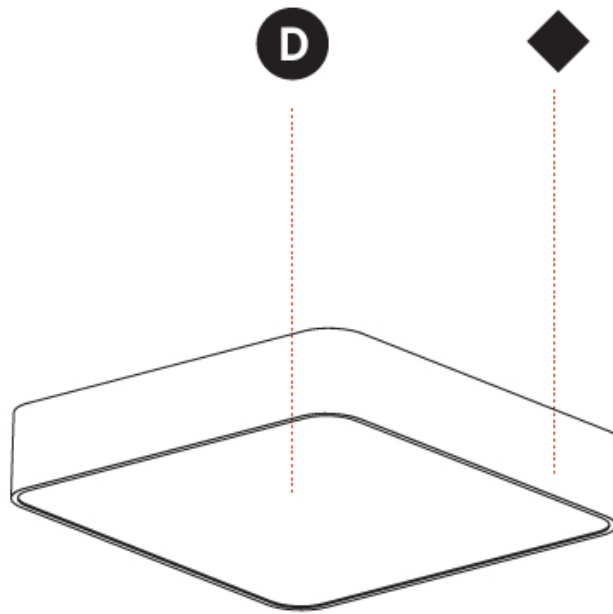

SMOOTHY STANDARD SURFACE

A3C005-

PROJECT _____

TYPE _____

SPECIFIER _____

QUANTITY _____

DATE _____