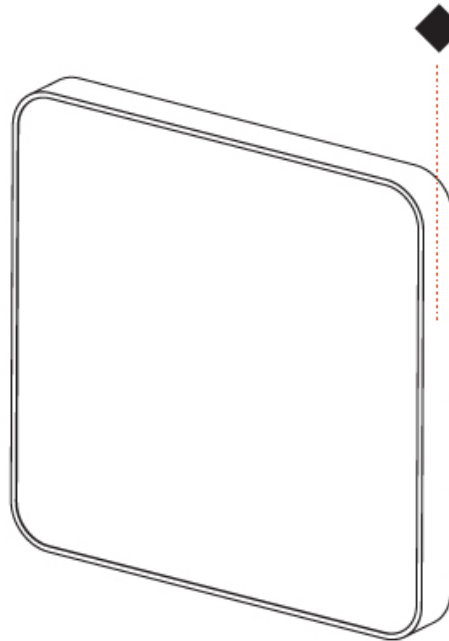

SMOOTHY FLAT SURFACE

A3D052-

PROJECT

TYPE

SPECIFIER

QUANTITY

DATE

SMOOTHY COLOR FINISH CHART