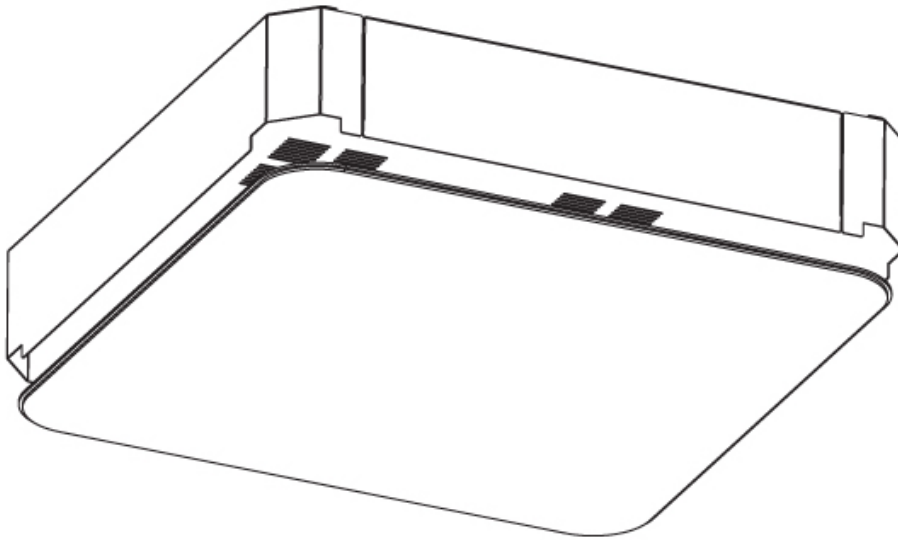

SMOOTHY STANDARD TRIMLESS

A37652-

PROJECT

TYPE

SPECIFIER

QUANTITY

DATE