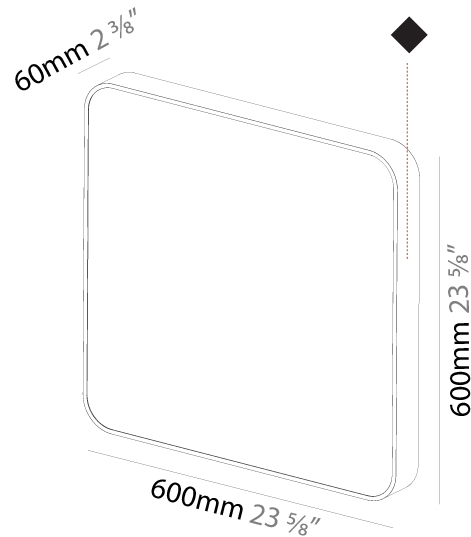

GENERAL

Series: Smoothy
Subseries: Smoothy Flat
Brand: Prolicht
Division: Architectural
Mounting Type: Surface
Mounting Location: Ceiling
Subcategory: Ambient

PHYSICAL

Shape: Square
Length (mm): 600
Length (in): 23 ⁵/₈
Height (mm): 600
Depth (mm): 60
Height (in): 23 ⁵/₈
Depth (in): 2 ³/₈
Light Distribution: Direct
Weight (kg): 8.458
Weight (lbs): 18.61
Diffuser: PMMA - Opal
Fixture Finish: SSR / BKV / CWI / CRY / HAB / UFT / ITA / RUA / FTG / MYG / LOD / PUS / FRO / FUP / KIA / POP / BLS / SPG / MEY / GOH / GUM / CHC / COM / ABZ / JAG / OBR / MOS / ROR
Fixture Material: Extruded Aluminum / Steel

ELECTRICAL

Lamp Type: LED (Zhaga Standard)
Input Wattage (W): 55
Total Output Wattage (W): 49.7
Dimming: Non-Dimmable
Driver Included: Yes
Driver Location: Integrated
Driver Type: Constant Current - Universal
Driver Class: Class 2
Input Voltage (V): 120 - 277
Constant Current (MA): 350
Upon Request: (Not included - see components) Integral: 0-10Vdc dimming / Phase dimming 120Vac only

LED

Color Temperature (°K): 3000 / 3500 / 4000
Max. Delivered Lumen (lm): 4810 / 4880 / 4980
CRI: >80 CRI
Lamp Life (hrs): 50000

OPTICAL

RATINGS AND CERTIFICATIONS

Certified By: Certified for North American Standards
IP rating: IP20