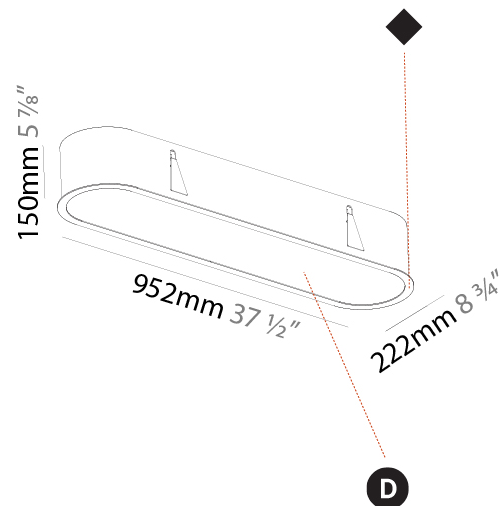

GENERAL

Series: Smoothy
Subseries: Smoothline
Brand: Prolicht
Division: Architectural
Mounting Type: Recessed
Mounting Location: Ceiling
Subcategory: Ambient

PHYSICAL

Shape: Oval
Length (mm): 952
Length (in): 37 1/2
Width (mm): 222
Width (in): 8 3/4
Depth (mm): 150
Depth (in): 5 7/8
Ceiling Thickness (mm): 10 / 12.5 / 15 / 25
Ceiling Thickness (in): 3/8 or 1/2 or 9/16 or 1
Min. Recessing Depth (mm): 160
Min. Recessing Depth (in): 6 5/16
Light Distribution: Direct
Weight (kg): 5.93
Weight (lbs): 13.05
Diffuser: PMMA - Opal or Micro-Prism
Fixture Finish: SSR / BKV / CWI / CRY / HAB / UFT / ITA / RUA / FTG / MYG / LOD / PUS / FRO / FUP / KIA / POP / BLS / SPG / MEY / GOH / GUM / CHC / COM / ABZ / JAG / OBR / MOS / ROR
Fixture Material: Extruded Aluminum / Steel
Cut-out Measurements: 935mm / 36 13/16" x 205mm / 8 1/16"

ELECTRICAL

Lamp Type: LED (Zhaga Standard)
Input Wattage (W): 31.9
Total Output Wattage (W): 27
Dimming: Tri-Mode (Non-Dimming and Phase Dimming (120Vac only) and 0-10V Dimming)
Driver Included: Yes
Driver Location: Integrated
Driver Type: Constant Current - Universal
Driver Class: Class 2
Input Voltage (V): 120 - 277
Constant Current (MA): 500

LED

Color Temperature (°K): 3000 / 3500 / 4000
Max. Delivered Lumen (lm): 2140 / 2303 / 2350
CRI: >80 CRI
Lamp Life (hrs): 50000

OPTICAL

RATINGS AND CERTIFICATIONS

Certified By: Certified for North American Standards
IP rating: IP20

PROJECT
TYPE
SPECIFIER
QUANTITY
DATE

935mm x 205mm
36 13/16" x 8 1/16"

10 - 25mm
3/8" - 1"

160mm
6 5/16"