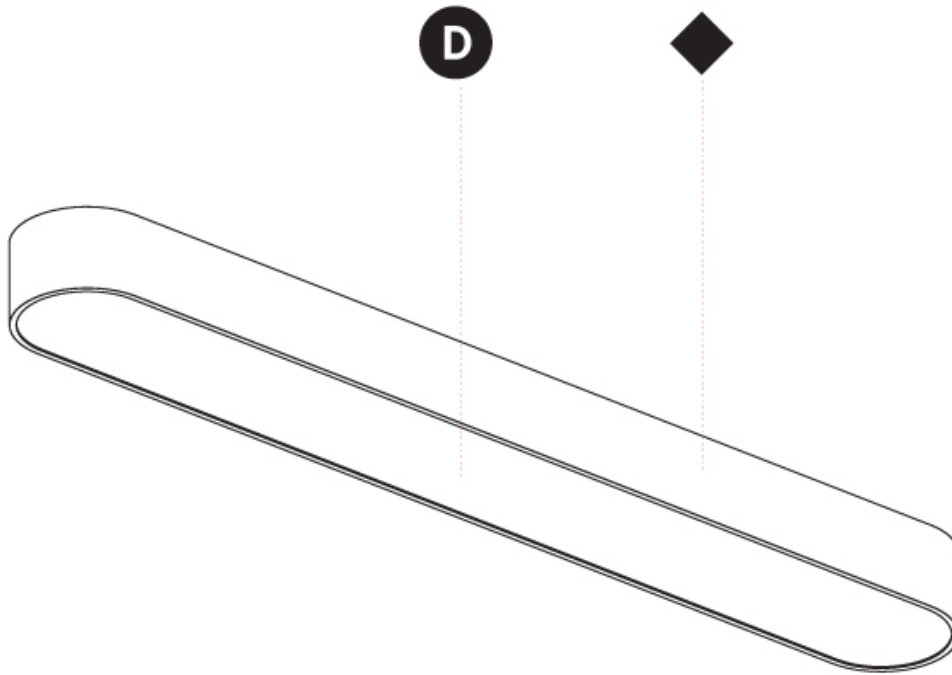

SMOOTHLINE SURFACE

A32972-

PROJECT

TYPE

SPECIFIER

QUANTITY

DATE