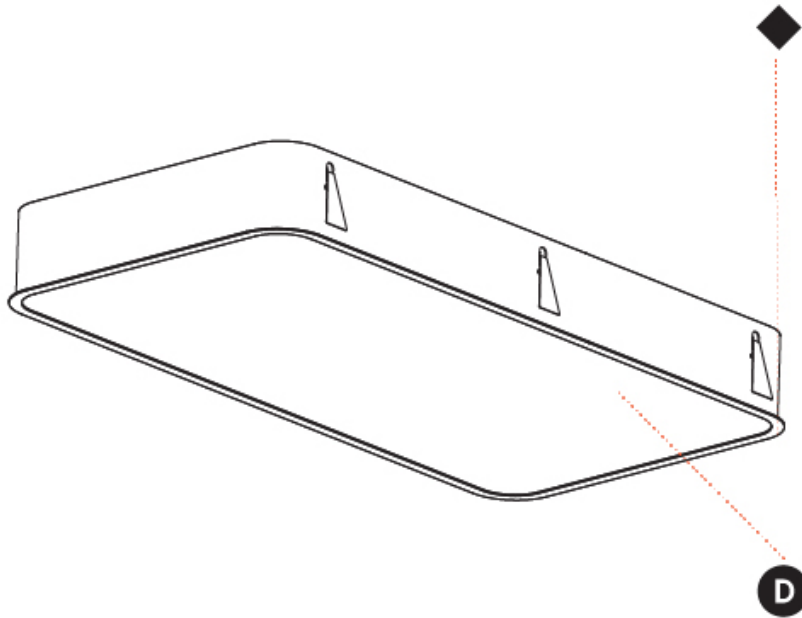

SMOOTHY STANDARD RECESSED

A37603-

PROJECT	_____
TYPE	_____
SPECIFIER	_____
QUANTITY	_____
DATE	_____