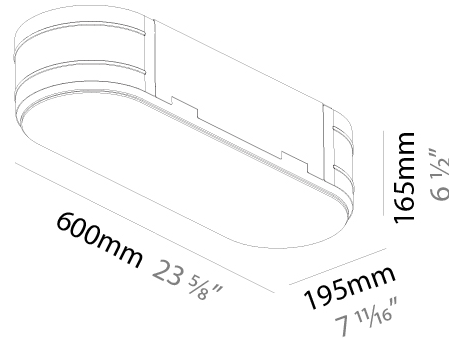

OPTICAL

RATINGS AND CERTIFICATIONS

Certified By: Certified for North American Standards
 IP rating: IP20

PROJECT
TYPE
SPECIFIER
QUANTITY
DATE

635mm x 230mm
25" x 9 1/16"

10 | 12 1/2 | 15 | 25 | 30mm
3/8" | 1/2" | 9/16" | 1" | 3/16"