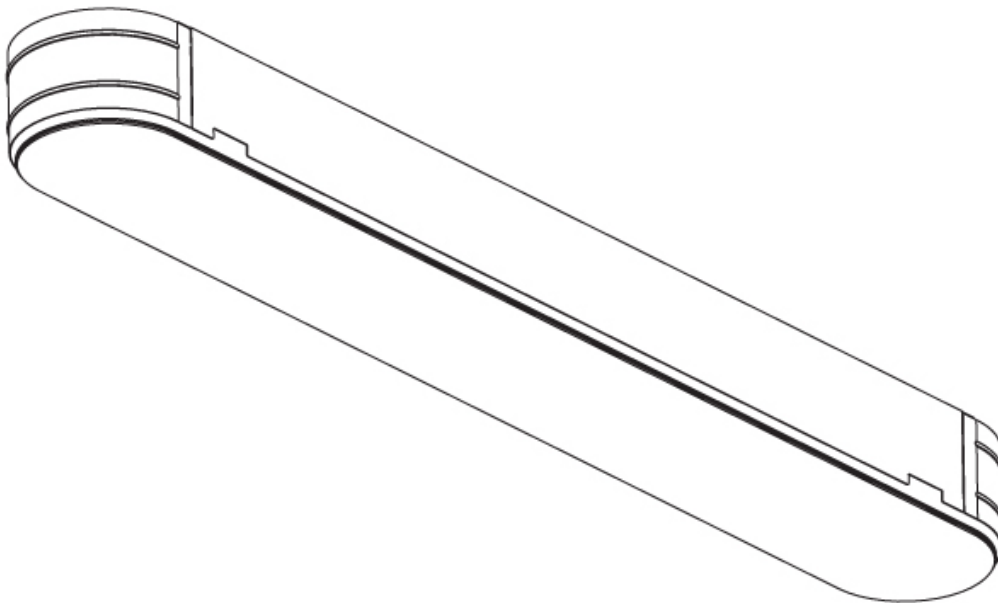

SMOOTHLINE TRIMLESS

A37520-

PROJECT

TYPE

SPECIFIER

QUANTITY

DATE