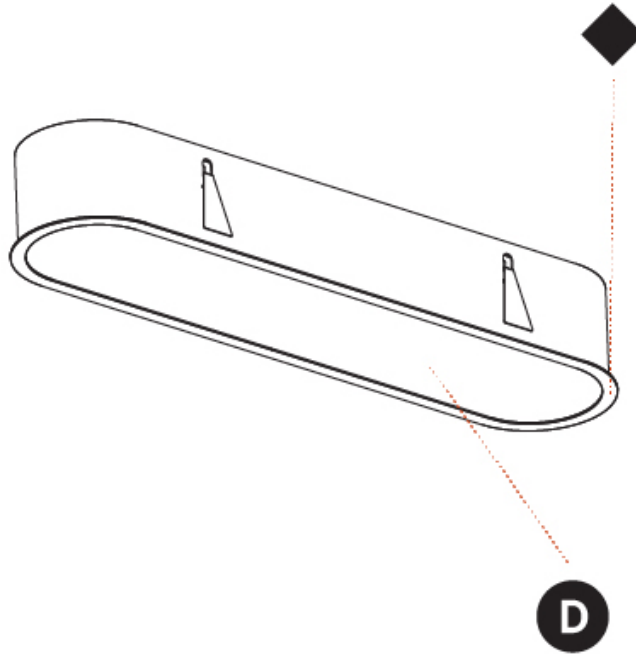

SMOOTHLINE RECESSED

A37756-

PROJECT

TYPE

SPECIFIER

QUANTITY

DATE

A