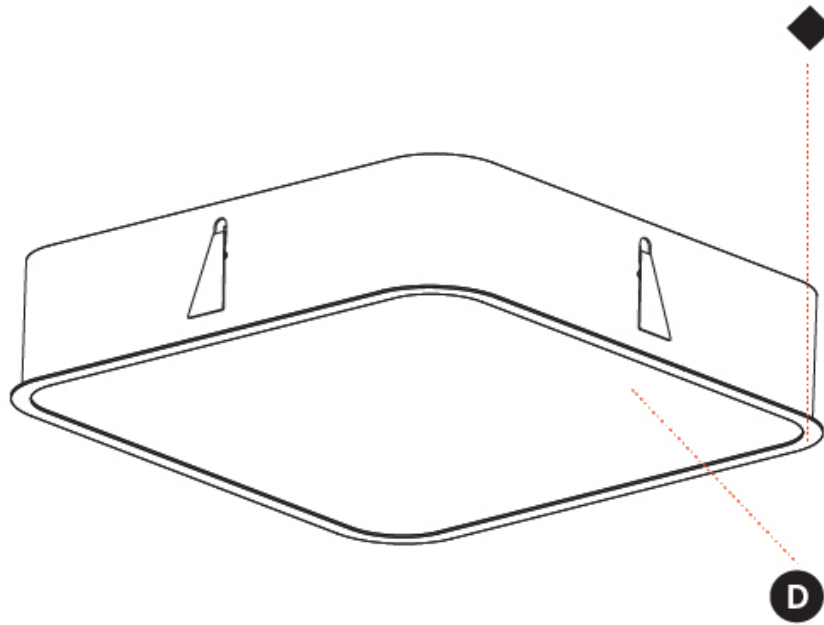

SMOOTHY STANDARD RECESSED

A37599-

PROJECT	_____
TYPE	_____
SPECIFIER	_____
QUANTITY	_____
DATE	_____

A