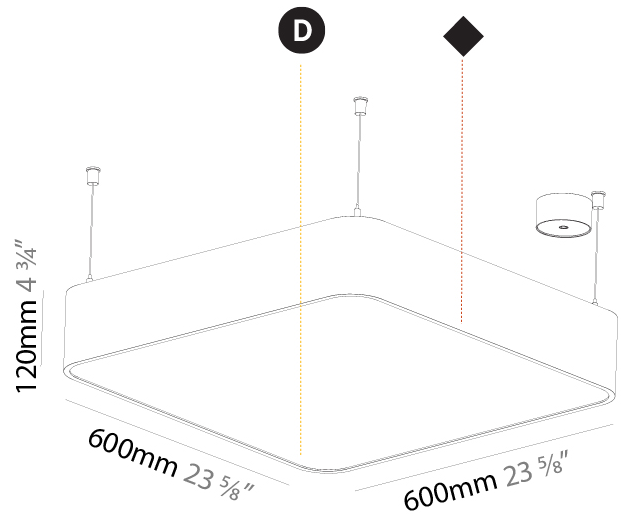

GENERAL

Series: Smoothy
Subseries: Smoothy Standard
Brand: Prolicht
Division: Architectural
Mounting Type: Suspension
Mounting Location: Ceiling
Subcategory: Ambient

PHYSICAL

Shape: Square
Length (mm): 600
Length (in): 23 5/8
Width (mm): 600
Width (in): 23 5/8
Height (mm): 120
Height (in): 4 3/4
Max. Overall Height (mm): 2120mm / 83-7/16
Max. Overall Height (in): 83 7/16
Light Distribution: Direct
Weight (kg): 10.86
Weight (lbs): 23.94
Diffuser: PMMA - Opal or Micro-Prism
Fixture Finish: SSR / BKV / CWI / CRY / HAB / UFT / ITA / RUA / FTG / MYG / LOD / PUS / FRO / FUP / KIA / POP / BLS / SPG / MEY / GOH / GUM / CHC / COM / ABZ / JAG / OBR / MOS / ROR
Fixture Material: Extruded Aluminum / Steel
Cable Details: 2000mm / 78 3/4"

ELECTRICAL

Lamp Type: LED (Zhaga Standard)
Input Wattage (W): 50
Total Output Wattage (W): 45
Dimming: Non-Dimmable
Driver Included: Yes
Driver Location: Integrated
Driver Type: Constant Current - Universal
Driver Class: Class 2
Input Voltage (V): 120 - 277
Constant Current (MA): 350
Upon Request: (Not included - see components) Integral: 0-10Vdc dimming / Phase dimming 120Vac only

LED

Color Temperature (°K): 3000 / 3500 / 4000
Max. Delivered Lumen (lm): 5520 / 5606 / 5720
CRI: >80 CRI
Efficiency (%): 82.7
Lamp Life (hrs): 50000

OPTICAL

RATINGS AND CERTIFICATIONS

Certified By: Certified for North American Standards
IP rating: IP20