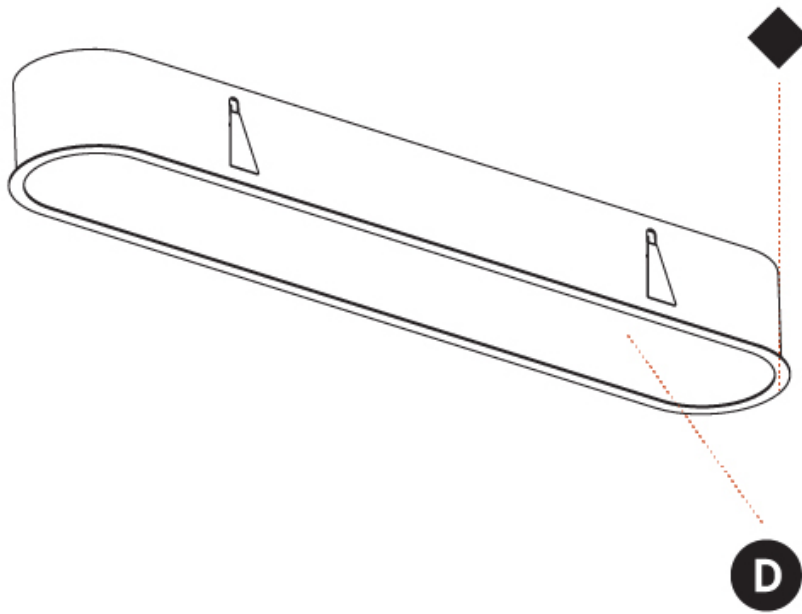

SMOOTHLINE RECESSED

A37757-

PROJECT	_____
TYPE	_____
SPECIFIER	_____
QUANTITY	_____
DATE	_____