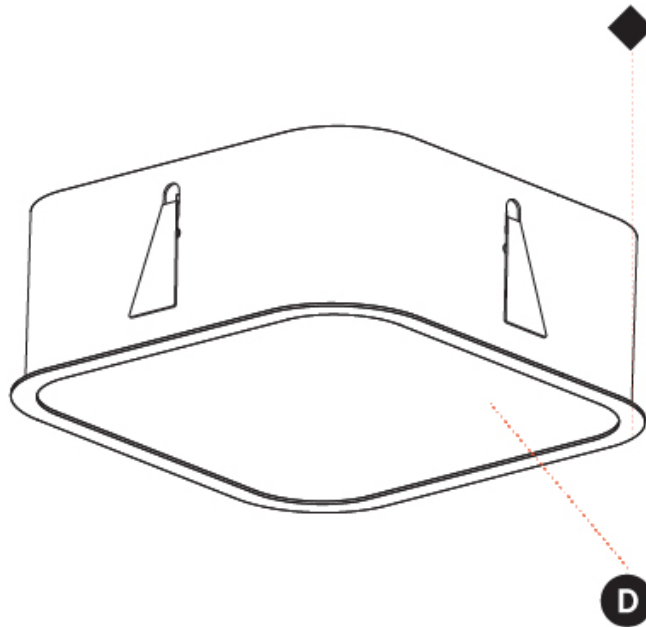

SMOOTHY STANDARD RECESSED

A37595-

PROJECT	_____
TYPE	_____
SPECIFIER	_____
QUANTITY	_____
DATE	_____