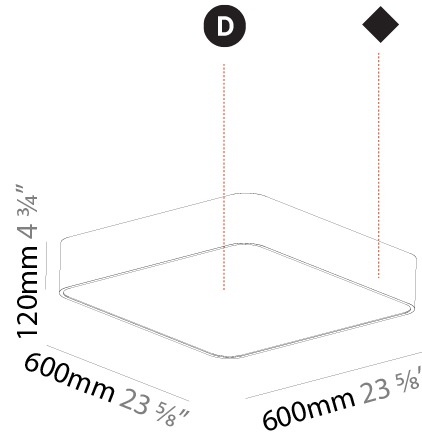

GENERAL

Series: Smoothy
Subseries: Smoothy Standard
Brand: Prolicht
Division: Architectural
Mounting Type: Surface
Mounting Location: Ceiling
Subcategory: Ambient

PHYSICAL

Shape: Square
Length (mm): 600
Length (in): 23 5/8
Width (mm): 600
Width (in): 23 5/8
Height (mm): 120
Height (in): 4 3/4
Light Distribution: Direct
Weight (kg): 11.315
Weight (lbs): 24.89
Diffuser: [PMMA - Opal or Micro-Prism](#)
Fixture Finish: [SSR / BKV / CWI / CRY / HAB / UFT / ITA / RUA / FTG / MYG / LOD / PUS / FRO / FUP / KIA / POP / BLS / SPG / MEY / GOH / GUM / CHC / COM / ABZ / JAG / OBR / MOS / ROR](#)
Fixture Material: [Extruded Aluminum / Steel](#)

ELECTRICAL

Lamp Type: LED (Zhaga Standard)
Input Wattage (W): 55
Total Output Wattage (W): 49.7
Dimming: [Non-Dimmable](#)
Driver Included: Yes
Driver Location: Integrated
Driver Type: [Constant Current - Universal](#)
Driver Class: [Class 2](#)
Input Voltage (V): 120 - 277
Constant Current (MA): 350
Upon Request: (Not included - see components) Integral: 0-10Vdc dimming / Phase dimming 120Vac only

LED

Color Temperature (°K): [3000 / 3500 / 4000](#)
Max. Delivered Lumen (lm): 5520 / 5606 / 5720
CRI: >80 CRI
Efficiency (%): 0.867
Lamp Life (hrs): 50000

OPTICAL

RATINGS AND CERTIFICATIONS

Certified By: Certified for North American Standards
IP rating: IP20

PROJECT
TYPE
SPECIFIER
QUANTITY
DATE