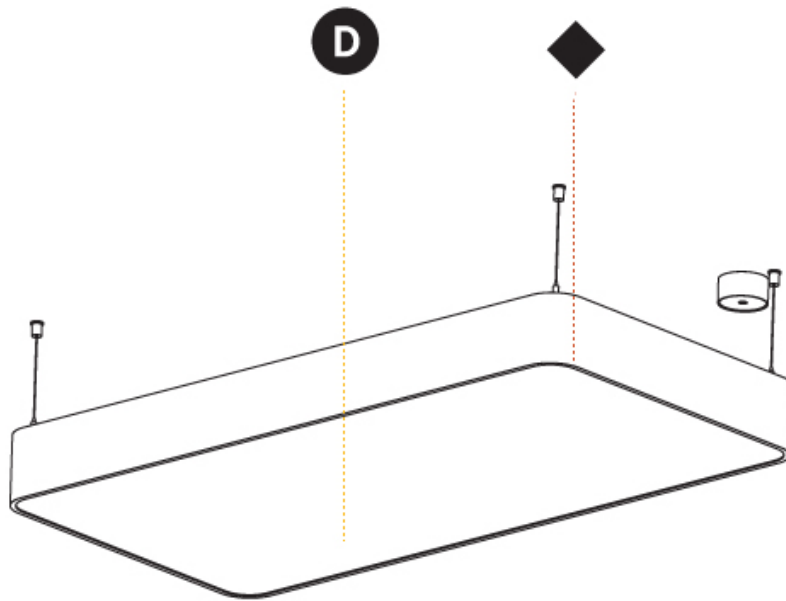

SMOOTHY STANDARD SUSPENSION

A31684-

PROJECT	_____
TYPE	_____
SPECIFIER	_____
QUANTITY	_____
DATE	_____

A