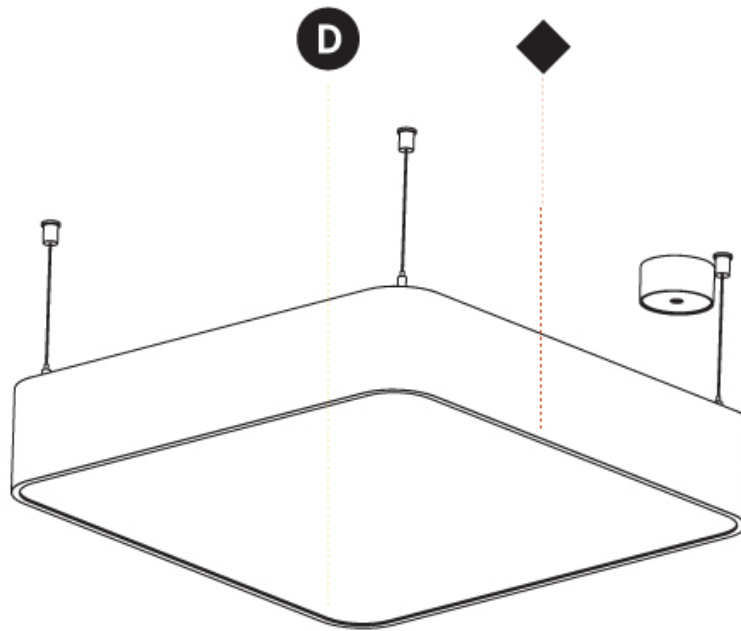

SMOOTHY STANDARD SUSPENSION

A31679-

PROJECT	_____
TYPE	_____
SPECIFIER	_____
QUANTITY	_____
DATE	_____