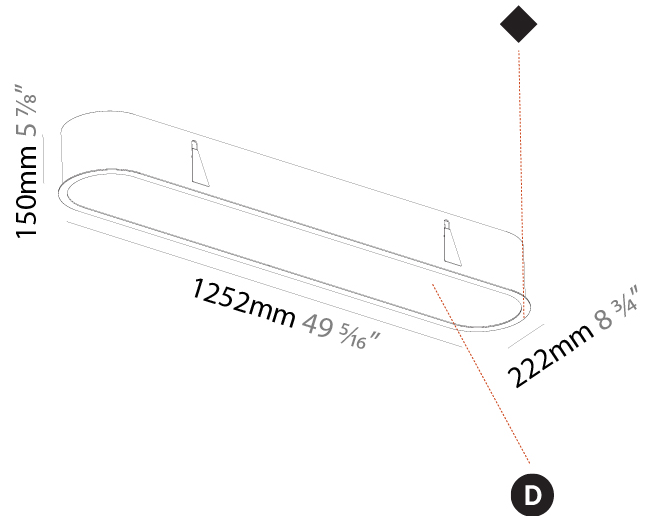

GENERAL

Series: Smoothy
Subseries: Smoothline
Brand: Prolicht
Division: Architectural
Mounting Type: Recessed
Mounting Location: Ceiling
Subcategory: Ambient

PHYSICAL

Shape: Oval
Length (mm): 1252
Length (in): 49 5/16
Width (mm): 222
Width (in): 8 3/4
Depth (mm): 150
Depth (in): 5 7/8
Ceiling Thickness (mm): 10 / 12.5 / 15 / 25
Ceiling Thickness (in): 3/8 or 1/2 or 9/16 or 1
Min. Recessing Depth (mm): 160
Min. Recessing Depth (in): 6 5/16
Light Distribution: Direct
Weight (kg): 7.634
Weight (lbs): 16.80
Diffuser: PMMA - Opal or Micro-Prism
Fixture Finish: SSR / BKV / CWI / CRY / HAB / UFT / ITA / RUA / FTG / MYG / LOD / PUS / FRO / FUP / KIA / POP / BLS / SPG / MEY / GOH / GUM / CHC / COM / ABZ / JAG / OBR / MOS / ROR
Fixture Material: Extruded Aluminum / Steel
Cut-out Measurements: 1235mm / 48 5/8" x 205mm / 8 1/16"

ELECTRICAL

Lamp Type: LED (Zhaga Standard)
Input Wattage (W): 41.8
Total Output Wattage (W): 36
Dimming: Tri-Mode (Non-Dimming and Phase Dimming (120Vac only) and 0-10V Dimming)
Driver Included: Yes
Driver Location: Integrated
Driver Type: Constant Current - Universal
Driver Class: Class 2
Input Voltage (V): 120 - 277
Constant Current (MA): 500

LED

Color Temperature (°K): 3000 / 3500 / 4000
Max. Delivered Lumen (lm): 2860 / 3077 / 3140
CRI: >80 CRI
Lamp Life (hrs): 50000

OPTICAL

RATINGS AND CERTIFICATIONS

Certified By: Certified for North American Standards
IP rating: IP20

PROJECT
TYPE
SPECIFIER
QUANTITY
DATE