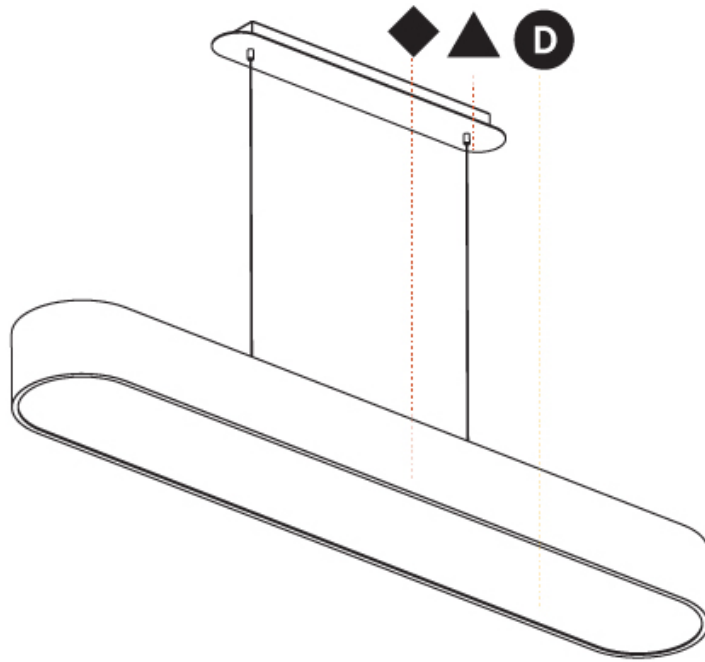

SMOOTHLINE SUSPENSION

A30271-

PROJECT	_____
TYPE	_____
SPECIFIER	_____
QUANTITY	_____
DATE	_____

A