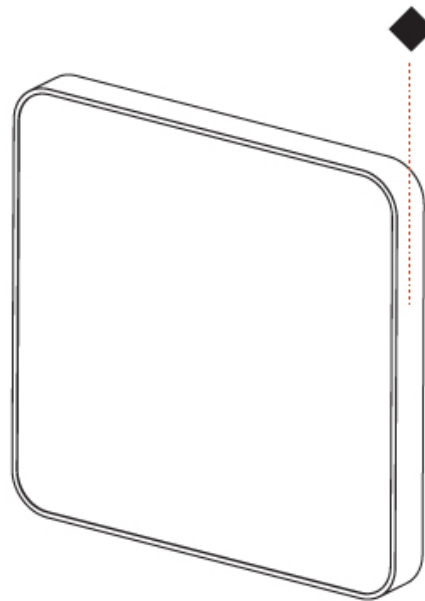

SMOOTHY FLAT SURFACE

A3D050-

PROJECT

TYPE

SPECIFIER

QUANTITY

DATE