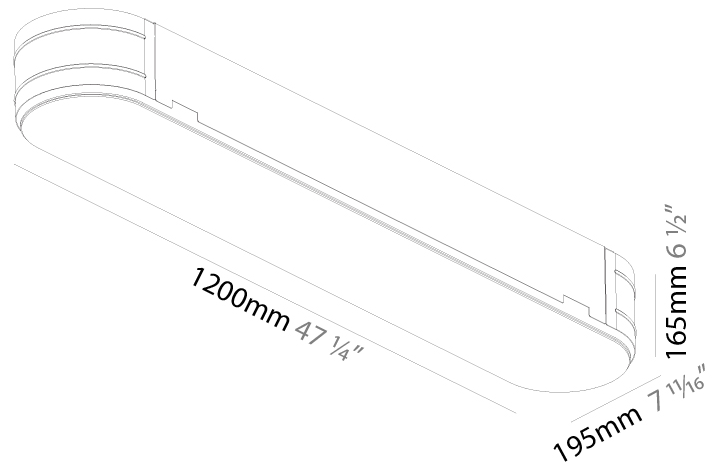

GENERAL

Series: Smoothy
Subseries: Smoothline
Brand: Prolicht
Division: Architectural
Mounting Type: Trimless
Mounting Location: Ceiling
Subcategory: Ambient

PHYSICAL

Shape: Oval
Length (mm): 1200
Length (in): 47 1/4
Width (mm): 195
Width (in): 7 11/16
Depth (mm): 165
Depth (in): 6 1/2
Ceiling Thickness (mm): 10 / 12.5 / 15 / 25 / 30
Ceiling Thickness (in): 3/8 or 1/2 or 9/16 or 1 or 1 3/16
Min. Recessing Depth (mm): 180
Min. Recessing Depth (in): 7 1/16
Light Distribution: Direct
Weight (kg): 7.6
Weight (lbs): 16.72
Diffuser: PMMA - Opal
Fixture Material: Extruded Aluminum / Steel
Cut-out Measurements: 1235mm / 48 5/8" x 230mm / 9 1/16"
Upon Request: Unique Sizes Unique Ceiling Thickness Unique Mounting Depth Spot Inserts

ELECTRICAL

Lamp Type: LED (Zhaga Standard)
Input Wattage (W): 42
Total Output Wattage (W): 36
Dimming: [Tri-Mode (Non-Dimming and Phase Dimming (120Vac only) and 0-10V Dimming)](#)
Driver Included: Yes
Driver Location: Integrated
Driver Type: Constant Current - Universal
Driver Class: Class 2
Input Voltage (V): 120 - 277
Constant Current (MA): 500

LED

[Color Temperature (*K): 3000 / 3500 / 4000](#)
Max. Delivered Lumen (lm): 3120 / 3352 / 3420
Lamp Life (hrs): 50000
Upon Request: RGB-W Tunable White Special Color Temperature CRI90

OPTICAL

RATINGS AND CERTIFICATIONS

Certified By: Certified for North American Standards
IP rating: IP20

PROJECT
TYPE
SPECIFIER
QUANTITY
DATE

1235mm x 230mm
48 5/8" x 9 1/16"

10 | 12 1/2 | 15 | 25 | 30mm
3/8" | 1/2" | 9/16" | 1" | 3/16"