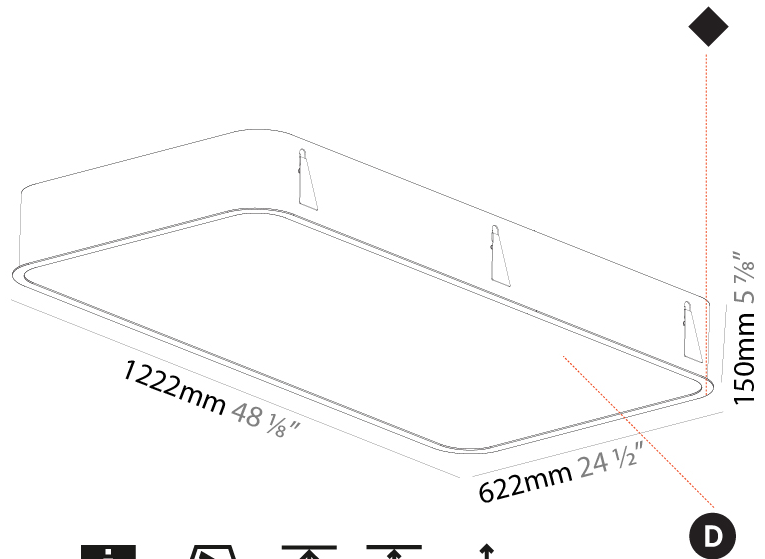

PHYSICAL

Shape: Square
Length (mm): 1222
Length (in): 48 7/8
Width (mm): 622
Width (in): 24 1/2
Height (mm): 150
Height (in): 5 7/8
Ceiling Thickness (mm): 10 / 12.5 / 15 / 25
Ceiling Thickness (in): 3/8 or 1/2 or 9/16 or 1
Min. Recessing Depth (mm): 160
Min. Recessing Depth (in): 6 5/16
Light Distribution: Direct
Weight (kg): 24.4
Weight (lbs): 53.68
Diffuser: PMMA - Opal or Micro-Prism
Fixture Finish: SSR / BKV / CWI / CRY / HAB / UFT / ITA / RUA / FTG / MYG / LOD / PUS / FRO / FUP / KIA / POP / BLS / SPG / MEY / GOH / GUM / CHC / COM / ABZ / JAG / OBR / MOS / ROR
Fixture Material: Extruded Aluminum / Steel
Cut-out Measurements: 1205mm / 47 7/16" x 605mm / 23 13/16"

ELECTRICAL

Lamp Type: LED (Zhaga Standard)
Input Wattage (W): 108.9
Total Output Wattage (W): 99
Dimming: Non-Dimmable
Driver Included: Yes
Driver Location: Integrated
Driver Type: Constant Current - Universal
Driver Class: Class 2
Input Voltage (V): 120 - 277
Constant Current (MA): 350
Upon Request: (Not included - see components) Integral: 0-10Vdc dimming / Phase dimming 120Vac only

LED

Color Temperature (°K): 3000 / 3500 / 4000
Max. Delivered Lumen (lm): 11050 / 11221 / 11450
CRI: >80 CRI
Efficiency (%): 0.827
Lamp Life (hrs): 50000

OPTICAL

RATINGS AND CERTIFICATIONS

Certified By: Certified for North American Standards
IP rating: IP20