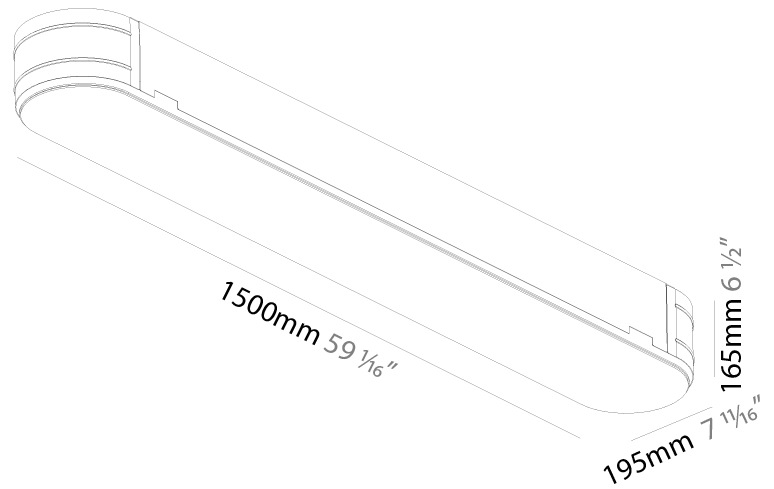

GENERAL

Series: Smoothy
Subseries: Smoothline
Brand: Prolicht
Division: Architectural
Mounting Type: Trimless
Mounting Location: Ceiling
Subcategory: Ambient

PHYSICAL

Shape: Oval
Length (mm): 1500
Length (in): 59 1/16
Width (mm): 195
Width (in): 7 11/16
Depth (mm): 165
Depth (in): 6 1/2
Ceiling Thickness (mm): 10 / 12.5 / 15 / 25 / 30
Ceiling Thickness (in): 3/8 or 1/2 or 9/16 or 1 or 1 3/16
Min. Recessing Depth (mm): 180
Min. Recessing Depth (in): 7 1/16
Light Distribution: Direct
Weight (kg): 9.4
Weight (lbs): 20.68
Diffuser: PMMA - Opal
Fixture Material: Extruded Aluminum / Steel
Cut-out Measurements: 1535mm / 60 7/16" x 230mm / 9 1/16"
Upon Request: Unique Sizes Unique Ceiling Thickness Unique Mounting Depth Spot Inserts

ELECTRICAL

Lamp Type: LED (Zhaga Standard)
Input Wattage (W): 52.5
Total Output Wattage (W): 45
Dimming: Tri-Mode (Non-Dimming and Phase Dimming (120Vac only) and 0-10V Dimming)
Driver Included: Yes
Driver Location: Integrated
Driver Type: Constant Current - Universal
Driver Class: Class 2
Input Voltage (V): 120 - 277
Constant Current (MA): 500

LED

Color Temperature (*K): 3000 / 3500 / 4000
Max. Delivered Lumen (lm): 3890 / 4194 / 4280
CRI: >80 CRI
Lamp Life (hrs): 50000
Upon Request: RGB-W Tunable White Special Color Temperature CRI90

OPTICAL

RATINGS AND CERTIFICATIONS

Certified By: Certified for North American Standards
IP rating: IP20

PROJECT
TYPE
SPECIFIER
QUANTITY
DATE

1535mm x 230mm
60 7/16" x 9 1/16"

10 | 12 1/2 | 15 | 25 | 30mm
3/8" | 1/2" | 9/16" | 1" | 1 3/16"