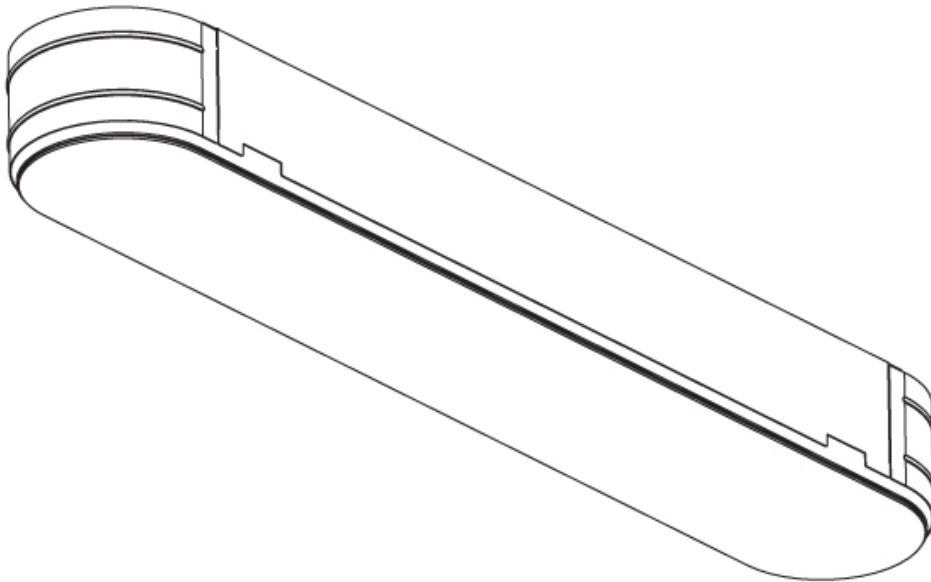

SMOOTHLINE TRIMLESS

A37518-

PROJECT

TYPE

SPECIFIER

QUANTITY

DATE