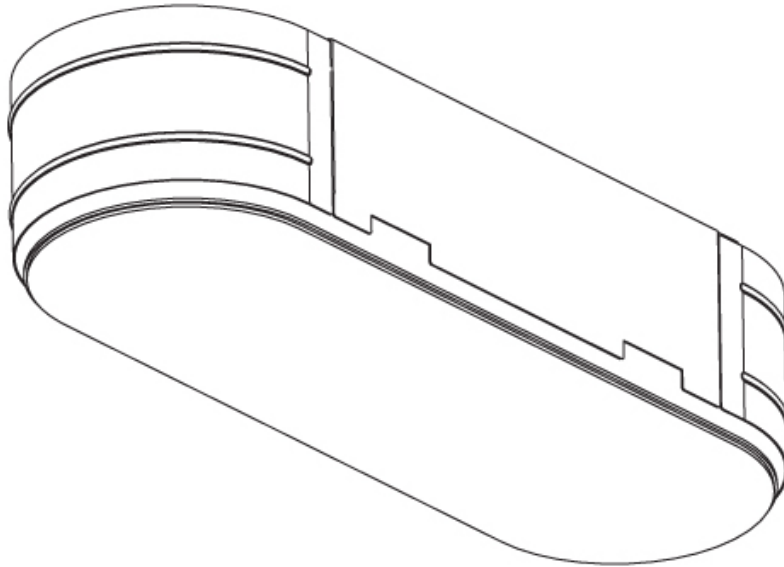

A37514-

PROJECT

TYPE

SPECIFIER

QUANTITY

DATE