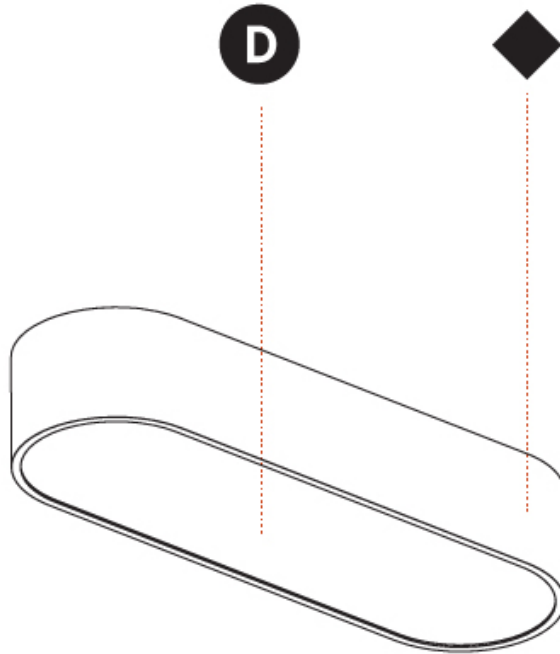

A32966-

PROJECT

TYPE

SPECIFIER

QUANTITY

DATE