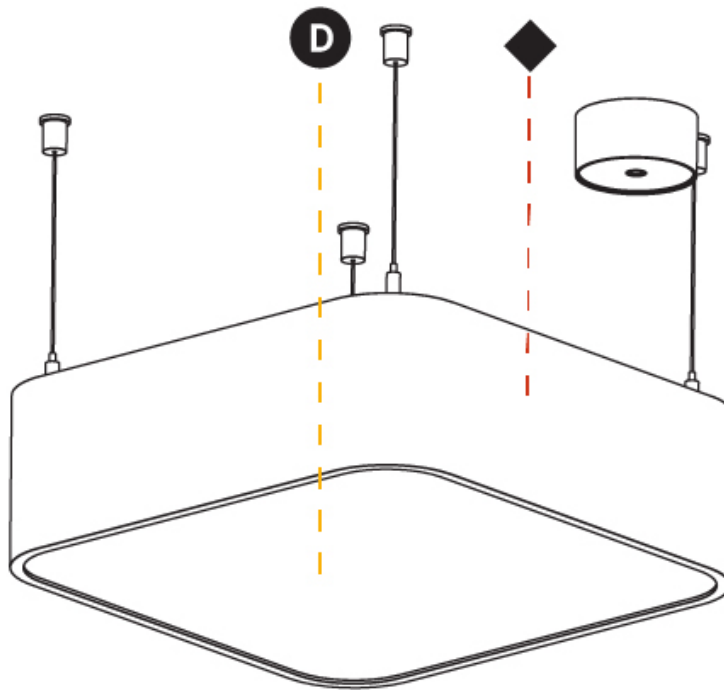

SMOOTHY STANDARD SUSPENSION

A31672-

PROJECT	_____
TYPE	_____
SPECIFIER	_____
QUANTITY	_____
DATE	_____