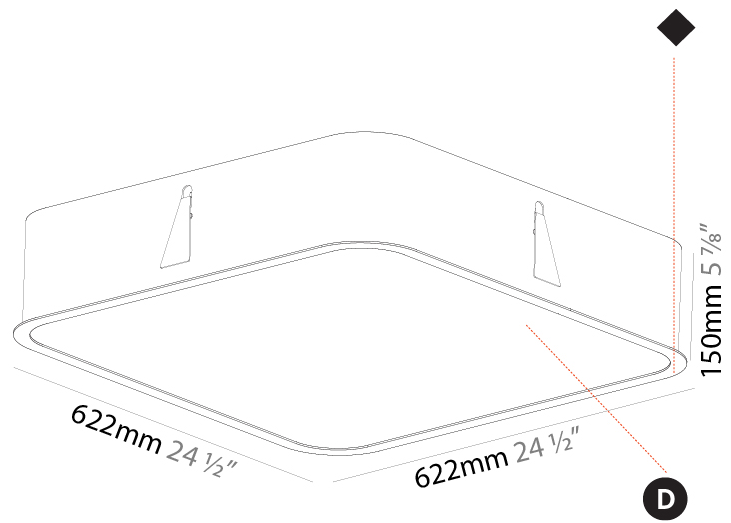

PHYSICAL

Shape: Square
Length (mm): 622
Length (in): 24 1/2
Width (mm): 622
Width (in): 24 1/2
Height (mm): 150
Height (in): 5 7/8
Ceiling Thickness (mm): 10 / 12.5 / 15 / 25
Ceiling Thickness (in): 3/8 or 1/2 or 9/16 or 1
Min. Recessing Depth (mm): 160
Min. Recessing Depth (in): 6 5/16
Light Distribution: Direct
Weight (kg): 12.317
Weight (lbs): 27.10
Diffuser: PMMA - Opal or Micro-Prism
Fixture Finish: SSR / BKV / CWI / CRY / HAB / UFT / ITA / RUA / FTG / MYG / LOD / PUS / FRO / FUP / KIA / POP / BLS / SPG / MEY / GOH / GUM / CHC / COM / ABZ / JAG / OBR / MOS / ROR
Fixture Material: Extruded Aluminum / Steel
Cut-out Measurements: 605mm / 23 13/16" x 605mm / 23 13/16"

ELECTRICAL

Lamp Type: LED (Zhaga Standard)
Input Wattage (W): 55
Total Output Wattage (W): 49.7
Dimming: Non-Dimmable
Driver Included: Yes
Driver Location: Integrated
Driver Type: Constant Current - Universal
Driver Class: Class 2
Input Voltage (V): 120 - 277
Constant Current (MA): 350
Upon Request: (Not included - see components) Integral: 0-10Vdc dimming / Phase dimming 120Vac only

LED

Color Temperature (°K): 3000 / 3500 / 4000
Max. Delivered Lumen (lm): 5520 / 5606 / 5720
Nominal Lumen (lm): 6680lm
CRI: >80 CRI
Efficiency (%): 0.827
Lamp Life (hrs): 50000

OPTICAL

RATINGS AND CERTIFICATIONS

Certified By: Certified for North American Standards
IP rating: IP20