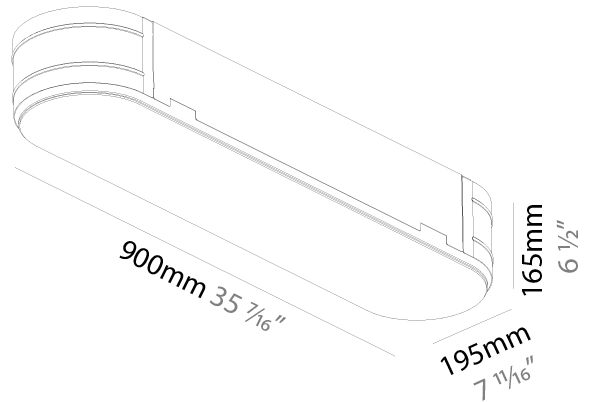

GENERAL

Series: Smoothy
Subseries: Smoothline
Brand: Prolicht
Division: Architectural
Mounting Type: Trimless
Mounting Location: Ceiling
Subcategory: Ambient

PHYSICAL

Shape: Oval
Length (mm): 900
Length (in): 35 7/16
Width (mm): 195
Width (in): 7 13/16
Depth (mm): 165
Depth (in): 6 1/2
Ceiling Thickness (mm): 10 / 12.5 / 15 / 25 / 30
Ceiling Thickness (in): 3/8 or 1/2 or 9/16 or 1 or 1 3/16
Min. Recessing Depth (mm): 180
Min. Recessing Depth (in): 7 1/16
Light Distribution: Direct
Weight (kg): 5.756
Weight (lbs): 12.66
Diffuser: PMMA - Opal
Fixture Material: Extruded Aluminum / Steel
Cut-out Measurements: 935mm / 36 15/16" x 230mm / 9 1/16"
Upon Request: Unique Sizes Unique Ceiling Thickness Unique Mounting Depth Spot Inserts

ELECTRICAL

Lamp Type: LED (Zhaga Standard)
Input Wattage (W): 31.5
Total Output Wattage (W): 27
Dimming: [Tri-Mode (Non-Dimming and Phase Dimming (120Vac only) and 0-10V Dimming)](#)
Driver Included: Yes
Driver Location: Integrated
Driver Type: Constant Current - Universal
Driver Class: Class 2
Input Voltage (V): 120 - 277
Constant Current (MA): 500

LED

[Color Temperature (*K): 3000 / 3500 / 4000](#)
Max. Delivered Lumen (lm): 2340 / 2518 / 2570
CRI: >80 CRI
Lamp Life (hrs): 50000
Upon Request: RGB-W Tunable White Special Color Temperature CRI90

OPTICAL

RATINGS AND CERTIFICATIONS

Certified By: Certified for North American Standards
IP rating: IP20

PROJECT
TYPE
SPECIFIER
QUANTITY
DATE

935mm x 230mm
36 13/16" x 9 1/16"

10 | 12 1/2 | 15 | 25 | 30mm
3/8" | 1/2" | 9/16" | 1" | 3/16"