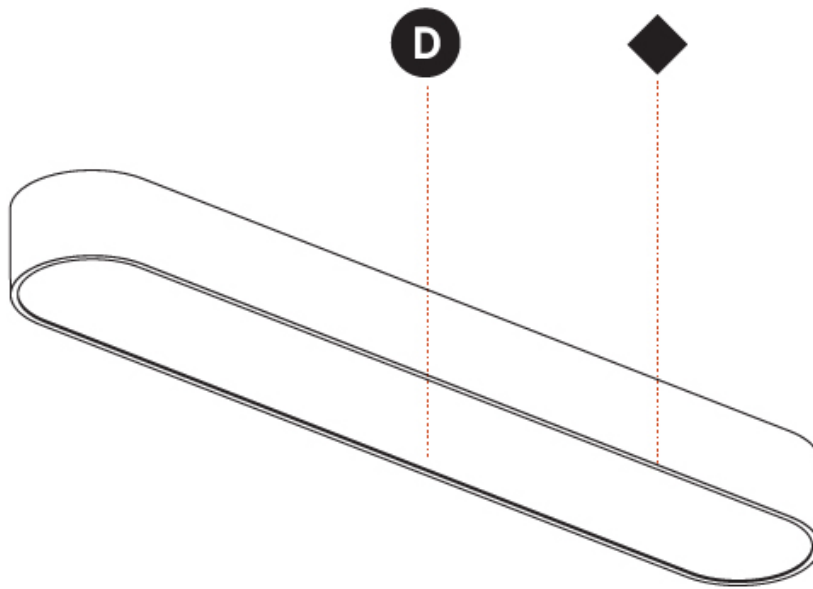

SMOOTHLINE SURFACE

A32970-

PROJECT	_____
TYPE	_____
SPECIFIER	_____
QUANTITY	_____
DATE	_____