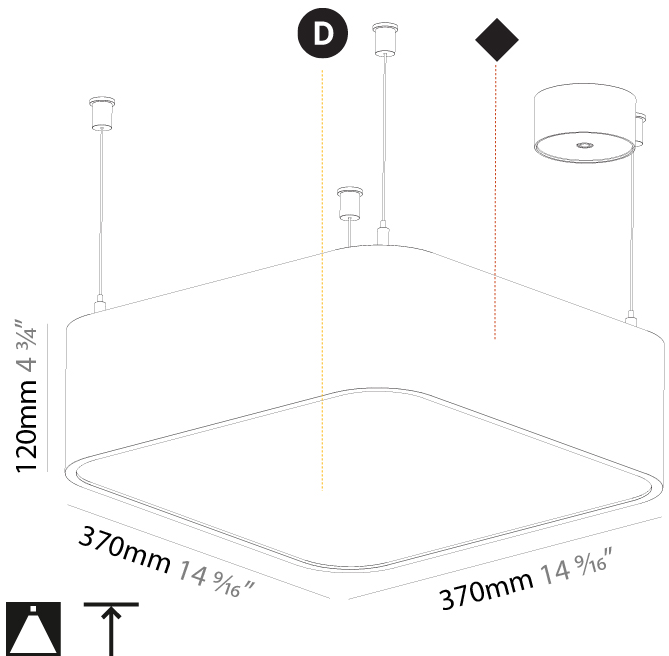

GENERAL

Series: Smoothy
Subseries: Smoothy Standard
Brand: Prolicht
Division: Architectural
Mounting Type: Suspension
Mounting Location: Ceiling
Subcategory: Ambient

PHYSICAL

Shape: Square
Length (mm): 370
Length (in): 14 ³/₁₆
Width (mm): 370
Width (in): 14 ³/₁₆
Height (mm): 120
Height (in): 4 ³/₄
Max. Overall Height (mm): 2120
Max. Overall Height (in): 83 ⁷/₁₆
Light Distribution: Direct
Weight (kg): 4.15
Weight (lbs): 9.13
Diffuser: PMMA - Opal or Micro-Prism
Fixture Finish: SSR / BKV / CWI / CRY / HAB / UFT / ITA / RUA / FTG / MYG / LOD / PUS / FRO / FUP / KIA / POP / BLS / SPG / MEY / GOH / GUM / CHC / COM / ABZ / JAG / OBR / MOS / ROR
Fixture Material: Extruded Aluminum / Steel
Cable Details: 2000mm / 78 3/4"

ELECTRICAL

Lamp Type: LED (Zhaga Standard)
Input Wattage (W): 12
Total Output Wattage (W): 10
Dimming: Non-Dimmable
Driver Included: Yes
Driver Location: Integrated
Driver Type: Constant Current - Universal
Driver Class: Class 2
Input Voltage (V): 120 - 277
Constant Current (MA): 350
Upon Request: (Not included - see components) Integral: 0-10Vdc dimming / Phase dimming 120Vac only

LED

Color Temperature (°K): 3000 / 3500 / 4000
Max. Delivered Lumen (lm): 1380 / 1401 / 1430
CRI: >80 CRI
Efficiency (%): 82.7
Lamp Life (hrs): 50000

OPTICAL

RATINGS AND CERTIFICATIONS

Certified By: Certified for North American Standards
IP rating: IP20