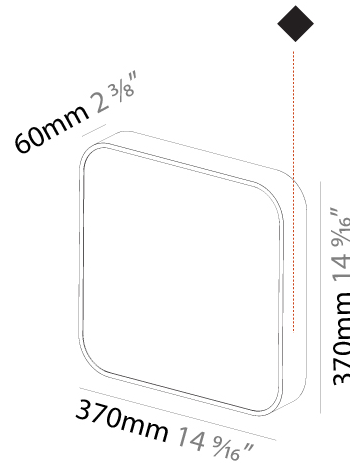

GENERAL

Series: Smoothy
Subseries: Smoothy Flat
Brand: Prolight
Division: Architectural
Mounting Type: Surface
Mounting Location: Ceiling
Subcategory: Ambient

PHYSICAL

Shape: Square
Length (mm): 370
Length (in): 14 ⁹/₁₆
Height (mm): 370
Depth (mm): 60
Height (in): 14 ⁹/₁₆
Depth (in): 2 ³/₈
Light Distribution: Direct
Weight (kg): 3.16
Weight (lbs): 6.94
Diffuser: PMMA - Opal
Fixture Finish: SSR / BKV / CWI / CRY / HAB / UFT / ITA / RUA / FTG / MYG / LOD / PUS / FRO / FUP / KIA / POP / BLS / SPG / MEY / GOH / GUM / CHC / COM / ABZ / JAG / OBR / MOS / ROR
Fixture Material: Extruded Aluminum / Steel

ELECTRICAL

Lamp Type: LED (Zhaga Standard)
Input Wattage (W): 13.2
Total Output Wattage (W): 12
Dimming: Non-Dimmable
Driver Included: Yes
Driver Location: Integrated
Driver Type: Constant Current - Universal
Driver Class: Class 2
Input Voltage (V): 120 - 277
Constant Current (MA): 350
Upon Request: (Not included - see components) Integral: 0-10Vdc dimming / Phase dimming 120Vac only

LED

Color Temperature (°K): 3000 / 3500 / 4000
Max. Delivered Lumen (lm): 1200 / 1225 / 1250
CRI: >80 CRI
Lamp Life (hrs): 50000

OPTICAL

RATINGS AND CERTIFICATIONS

Certified By: Certified for North American Standards
IP rating: IP20

PROJECT
TYPE
SPECIFIER
QUANTITY
DATE