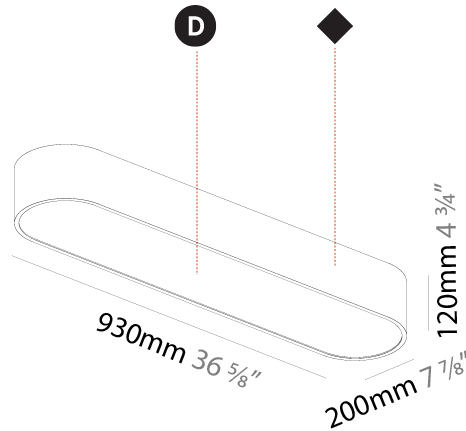

GENERAL

Series: Smoothy
Subseries: Smoothline
Brand: Prolicht
Division: Architectural
Mounting Type: Surface
Mounting Location: Ceiling
Subcategory: Ambient

PHYSICAL

Shape: Oval
Length (mm): 930
Length (in): 36 5/8
Width (mm): 200
Width (in): 7 7/8
Height (mm): 120
Height (in): 4 3/4
Light Distribution: Direct
Weight (kg): 5.108
Weight (lbs): 11.24
Diffuser: PMMA - Opal or Micro-Prism
Fixture Finish: SSR / BKV / CWI / CRY / HAB / UFT / ITA / RUA / FTG / MYG / LOD / PUS / FRO / FUP / KIA / POP / BLS / SPG / MEY / GOH / GUM / CHC / COM / ABZ / JAG / OBR / MOS / ROR
Fixture Material: Extruded Aluminum / Steel

ELECTRICAL

Lamp Type: LED (Zhaga Standard)
Input Wattage (W): 31.5
Total Output Wattage (W): 27
Dimming: Tri-Mode (Non-Dimming and Phase Dimming (120Vac only) and 0-10V Dimming)
Driver Included: Yes
Driver Location: Integrated
Driver Type: Constant Current - Universal
Driver Class: Class 2
Input Voltage (V): 120 - 277
Constant Current (MA): 500

LED

Color Temperature (°K): 3000 / 3500 / 4000
Max. Delivered Lumen (lm): 2190 / 2362 / 2410
CRI: >80 CRI
Lamp Life (hrs): 50000

OPTICAL

RATINGS AND CERTIFICATIONS

Certified By: Certified for North American Standards
IP rating: IP20

PROJECT
TYPE
SPECIFIER
QUANTITY
DATE