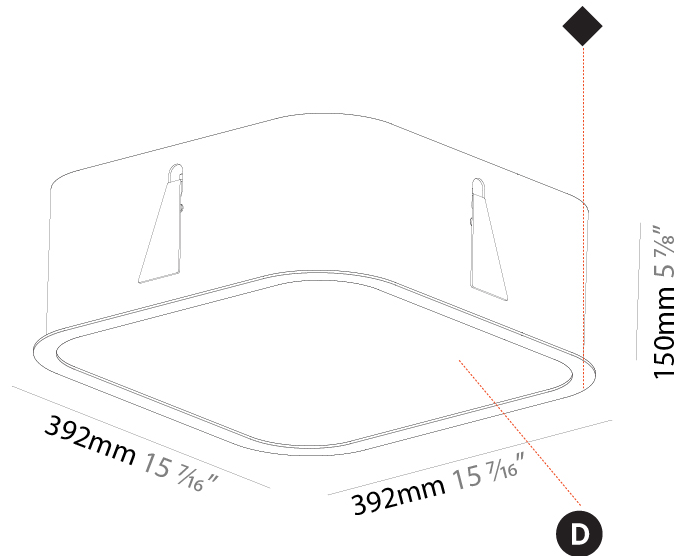

PHYSICAL

Shape: Square
Length (mm): 392
Length (in): 15 7/16
Width (mm): 392
Width (in): 15 7/16
Height (mm): 150
Height (in): 5 7/8
Ceiling Thickness (mm): 10 / 12.5 / 15 / 25
Ceiling Thickness (in): 3/8 or 1/2 or 9/16 or 1
Min. Recessing Depth (mm): 160
Min. Recessing Depth (in): 6 5/16
Light Distribution: Direct
Weight (kg): 4.341
Weight (lbs): 9.57
Diffuser: PMMA - Opal or Micro-Prism
Fixture Finish: SSR / BKV / CWI / CRY / HAB / UFT / ITA / RUA / FTG / MYG / LOD / PUS / FRO / FUP / KIA / POP / BLS / SPG / MEY / GOH / GUM / CHC / COM / ABZ / JAG / OBR / MOS / ROR
Fixture Material: Extruded Aluminum / Steel
Cut-out Measurements: 375mm / 14 3/4" x 375mm / 14 3/4"

ELECTRICAL

Lamp Type: LED (Zhaga Standard)
Input Wattage (W): 13.2
Total Output Wattage (W): 12
Dimming: Non-Dimmable
Driver Included: Yes
Driver Location: Integrated
Driver Type: Constant Current - Universal
Driver Class: Class 2
Input Voltage (V): 120 - 277
Constant Current (MA): 350
Upon Request: (Not included - see components) Integral: 0-10Vdc dimming / Phase dimming 120Vac only

LED

Color Temperature (°K): 3000 / 3500 / 4000
Max. Delivered Lumen (lm): 1380 / 1401 / 1430
CRI: >80 CRI
Efficiency (%): 0.827
Lamp Life (hrs): 50000

OPTICAL

RATINGS AND CERTIFICATIONS

Certified By: Certified for North American Standards
IP rating: IP20