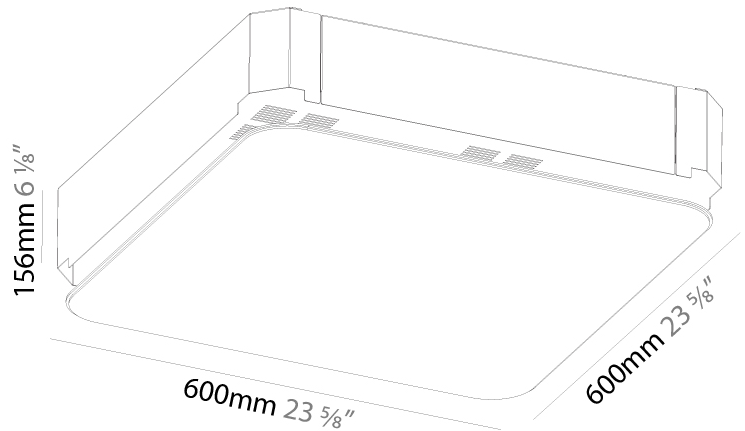

PHYSICAL

Shape: Square
Length (mm): 600
Length (in): 23 5/8
Width (mm): 600
Width (in): 23 5/8
Depth (mm): 156
Depth (in): 6 1/8
Ceiling Thickness (mm): 10 / 12.5 / 15 / 25 / 30
Ceiling Thickness (in): 3/8 or 1/2 or 9/16 or 1
Min. Recessing Depth (mm): 180
Min. Recessing Depth (in): 7 1/16
Light Distribution: Direct
Weight (kg): 12.549
Weight (lbs): 27.61
Diffuser: PMMA - Opal
Fixture Material: Extruded Aluminum / Steel
Cut-out Measurements: 635mm / 25" x 635mm / 25"
Upon Request: Unique Sizes Unique Ceiling Thickness Unique Mounting Depth Spot Inserts

ELECTRICAL

Lamp Type: LED (Zhaga Standard)
Input Wattage (W): 55
Total Output Wattage (W): 49.7
Dimming: Non-Dimmable
Driver Included: Yes
Driver Location: Integrated
Driver Type: Constant Current - Universal
Driver Class: Class 2
Input Voltage (V): 120 - 277
Constant Current (MA): 350
Upon Request: (Not included - see components) Integral: 0-10Vdc dimming / Phase dimming 120Vac only

LED

Color Temperature (°K): 3000 / 3500 / 4000
Max. Delivered Lumen (lm): 5370 / 5449 / 5560
CRI: >80 CRI
Efficiency (%): 65 (5mm Perspex) / 80.40
Lamp Life (hrs): 50000
Upon Request: RGB-W Tunable White Special Color Temperature CRI90

OPTICAL

RATINGS AND CERTIFICATIONS

Certified By: Certified for North American Standards
IP rating: IP20

180mm
7 1/16"

635mm x 635mm
25" x 25"

10 | 12 1/2 | 15 | 25 | 30mm
3/8" | 1/2" | 9/16" | 1" | 3/16"