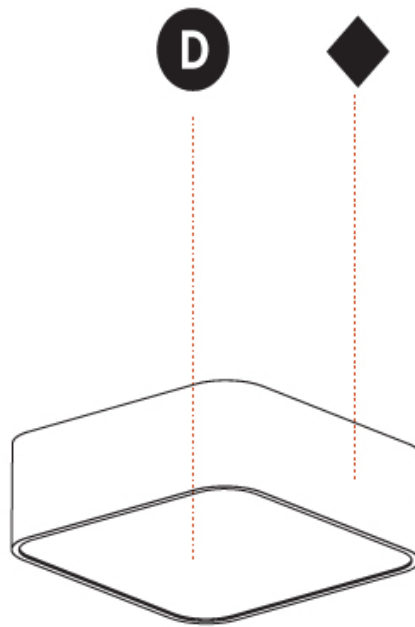

SMOOTHY STANDARD SURFACE

A32365-

PROJECT

TYPE

SPECIFIER

QUANTITY

DATE