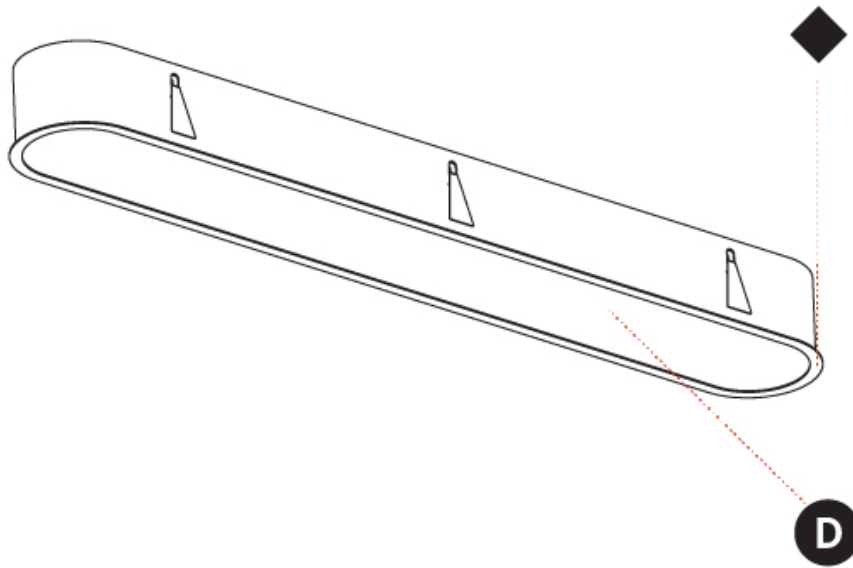

SMOOTHLINE RECESSED

A37761-

PROJECT	_____
TYPE	_____
SPECIFIER	_____
QUANTITY	_____
DATE	_____