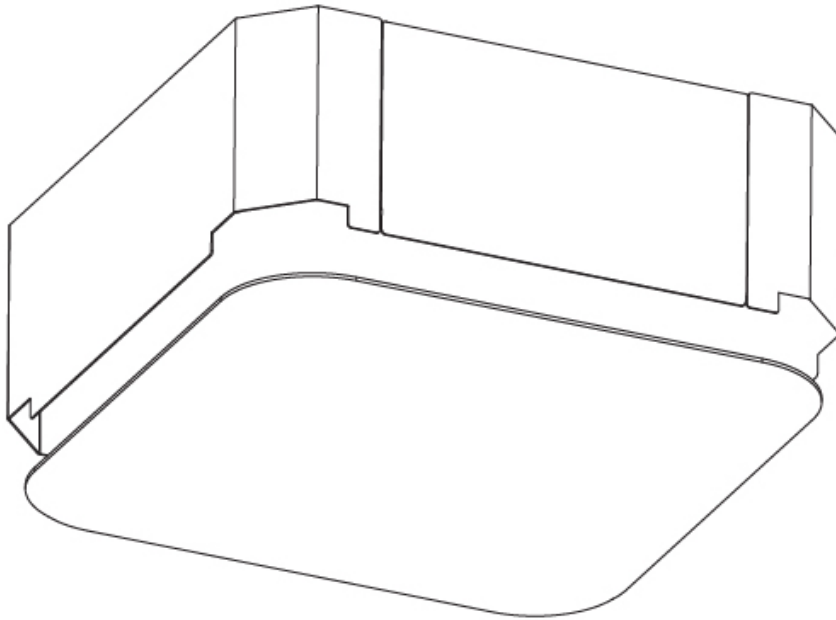

SMOOTHY STANDARD TRIMLESS

A36697-

PROJECT

TYPE

SPECIFIER

QUANTITY

DATE