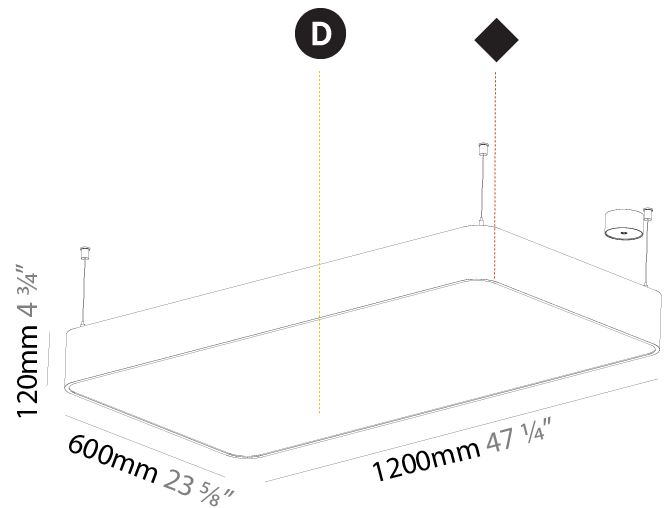

GENERAL

Series: Smoothy
Subseries: Smoothy Standard
Brand: Prolicht
Division: Architectural
Mounting Type: Suspension
Mounting Location: Ceiling
Subcategory: Ambient

PHYSICAL

Shape: Rectangle
Length (mm): 1200
Length (in): 47 1/4
Width (mm): 600
Width (in): 23 5/8
Height (mm): 120
Height (in): 4 3/4
Max. Overall Height (mm): 2120mm / 83-7/16
Max. Overall Height (in): 83 7/16
Light Distribution: Direct
Weight (kg): 20.33
Weight (lbs): 44.82
Diffuser: PMMA - Opal or Micro-Prism
Fixture Finish: SSR / BKV / CWI / CRY / HAB / UFT / ITA / RUA / FTG / MYG / LOD / PUS / FRO / FUP / KIA / POP / BLS / SPG / MEY / GOH / GUM / CHC / COM / ABZ / JAG / OBR / MOS / ROR
Fixture Material: Extruded Aluminum / Steel
Cable Details: 2000mm / 78 3/4"

ELECTRICAL

Lamp Type: LED (Zhaga Standard)
Input Wattage (W): 108.9
Total Output Wattage (W): 99
Dimming: Non-Dimmable
Driver Included: Yes
Driver Location: Integrated
Driver Type: Constant Current - Universal
Driver Class: Class 2
Input Voltage (V): 120 - 277
Constant Current (MA): 350
Upon Request: (Not included - see components) Integral: 0-10Vdc dimming / Phase dimming 120Vac only

LED

Color Temperature (°K): 3000 / 3500 / 4000
Max. Delivered Lumen (lm): 11050 / 11250 / 11450
CRI: >80 CRI
Efficiency (%): 82.7%
Lamp Life (hrs): 50000

OPTICAL

RATINGS AND CERTIFICATIONS

Certified By: Certified for North American Standards
IP rating: IP20