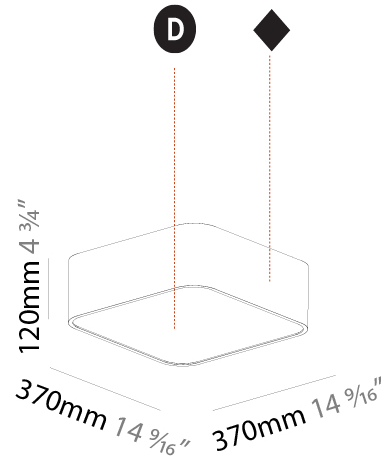

GENERAL

Series: Smoothy
Subseries: Smoothy Standard
Brand: Prolicht
Division: Architectural
Mounting Type: Surface
Mounting Location: Ceiling
Subcategory: Ambient

PHYSICAL

Shape: Square
Length (mm): 370
Length (in): 14 ⁹/₁₆
Width (mm): 370
Width (in): 14 ⁹/₁₆
Height (mm): 120
Height (in): 4 ³/₄
Light Distribution: Direct
Weight (kg): 3.458
Weight (lbs): 7.61
Diffuser: PMMA - Opal or Micro-Prism
Fixture Finish: SSR / BKV / CWI / CRY / HAB / UFT / ITA / RUA / FTG / MYG / LOD / PUS / FRO / FUP / KIA / POP / BLS / SPG / MEY / GOH / GUM / CHC / COM / ABZ / JAG / OBR / MOS / ROR
Fixture Material: Extruded Aluminum / Steel

ELECTRICAL

Lamp Type: LED (Zhaga Standard)
Input Wattage (W): 13.2
Total Output Wattage (W): 12
Dimming: Non-Dimmable
Driver Included: Yes
Driver Location: Integrated
Driver Type: Constant Current -Universal
Driver Class: Class 2
Input Voltage (V): 120 - 277
Constant Current (MA): 350
Upon Request: 0-10Vdc dimming / Phase dimming 120Vac only

LED

Color Temperature (°K): 3000 / 3500 / 4000
Max. Delivered Lumen (lm): 1380 / 1401 / 1430
CRI: >80 CRI
Efficiency (%): 0.867
Lamp Life (hrs): 50000

OPTICAL

RATINGS AND CERTIFICATIONS

Certified By: Certified for North American Standards
IP rating: IP20

PROJECT
TYPE
SPECIFIER
QUANTITY
DATE