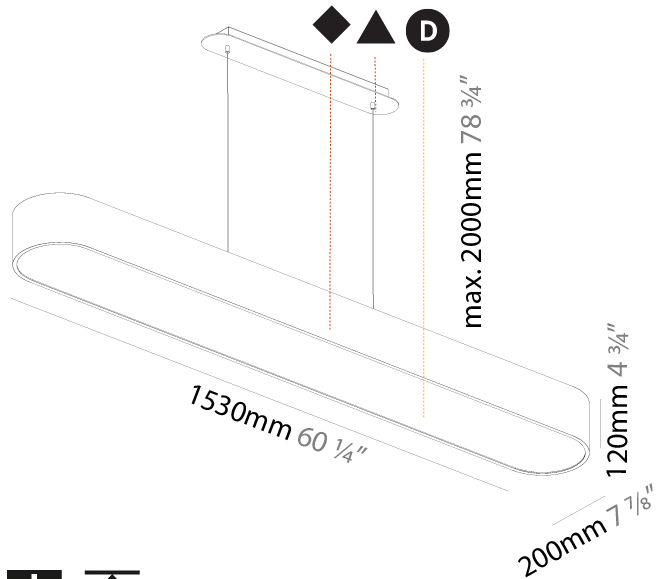

GENERAL

Series: Smoothy
Subseries: Smoothline
Partner: Prolicht
Division: Architectural
Installation: Suspension
Product Type: Pendant
Mounting Location: Ceiling
Light Distribution: Direct

PHYSICAL

Shape: Oblong
Length (mm): 1530
Length (in): 60 1/4
Width (mm): 200
Width (in): 7 7/8
Height (mm): 120
Height (in): 4 3/4
Max. Overall Height (mm): 2120
Max. Overall Height (in): 82 1/2
Weight (kg): 10.765
Weight (lbs): 23.73
Diffuser: PMMA - Opal or Micro-Prism
Fixture Finish: SSR / BKV / CWI / CRY / HAB / UFT / ITA / RUA / FTG / MYG / LOD / PUS / FRO / FUP / KIA / POP / BLS / SPG / MEY / GOH / CHC / COM / ABZ / JAG / OBR / MOS / ROR
Fixture Material: Extruded Aluminum / Steel
Cable Details: 2000mm / 78 3/4"

ELECTRICAL

Lamp Type: LED (Zhaga Standard)
Input Wattage (W): 52.5
Total Output Wattage (W): 45
Dimming: Tri-Mode (Non-Dimming and Phase Dimming (120Vac only) and 0-10V Dimming)
Driver Included: Yes
Driver Location: Integrated
Driver Type: Constant Current - Universal
Driver Class: Class 2
Input Voltage (V): 120 - 277
Constant Current (MA): 500

LED

Number of LEDs: 15
Color Temperature (°K): 3000 / 4000
Max. Delivered Lumen (lm): 3650 / 4010
CRI: >80 CRI
Lamp Life (hrs): 50000
Upon Request: Other CCT available

OPTICAL

RATINGS AND CERTIFICATIONS

Certified By: Certified for North American Standards
IP rating: IP20