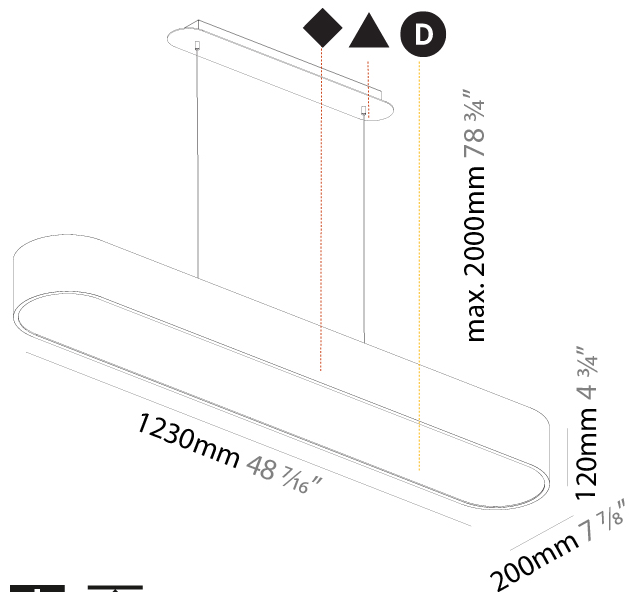

GENERAL

Series: Smoothy
Subseries: Smoothline
Partner: Prolicht
Division: Architectural
Installation: Suspension
Product Type: Pendant
Mounting Location: Ceiling
Light Distribution: Direct

PHYSICAL

Shape: Oblong
Length (mm): 1230
Length (in): 48 7/16
Width (mm): 200
Width (in): 7 7/8
Height (mm): 120
Height (in): 4 3/4
Max. Overall Height (mm): 2120
Max. Overall Height (in): 82 1/2
Weight (kg): 8.855
Weight (lbs): 19.48
Diffuser: PMMA - Opal or Micro-Prism
Fixture Finish: SSR / BKV / CWI / CRY / HAB / UFT / ITA / RUA / FTG / MYG / LOD / PUS / FRO / FUP / KIA / POP / BLS / SPG / MEY / GOH / CHC / COM / ABZ / JAG / OBR / MOS / ROR
Fixture Material: Extruded Aluminum / Steel
Cable Details: 2000mm / 78 3/4"

ELECTRICAL

Lamp Type: LED (Zhaga Standard)
Input Wattage (W): 42
Total Output Wattage (W): 38
Dimming: Tri-Mode (Non-Dimming and Phase Dimming (120Vac only) and 0-10V Dimming)
Driver Included: Yes
Driver Location: Integrated
Driver Type: Constant Current - Universal
Driver Class: Class 1
Input Voltage (V): 120 - 277
Constant Current (MA): 500

LED

Number of LEDs: 12
Color Temperature (°K): 3000 / 4000
Max. Delivered Lumen (lm): 2920 / 3210
CRI: >80 CRI
Lamp Life (hrs): 50000
Upon Request: Other CCT available

OPTICAL

RATINGS AND CERTIFICATIONS

Certified By: Certified for North American Standards
IP rating: IP20