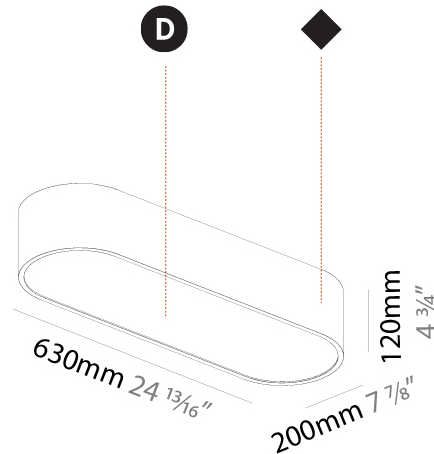

GENERAL

Series: Smoothy
Subseries: Smoothline
Partner: Prolicht
Division: Architectural
Installation: Surface
Product Type: Ceiling Surface
Mounting Location: Ceiling
Light Distribution: Direct

PHYSICAL

Shape: Oval
Length (mm): 630
Length (in): 24 13/16
Width (mm): 200
Width (in): 7 7/8
Height (mm): 120
Height (in): 4 3/4
Weight (kg): 3.403
Weight (lbs): 7.49
Diffuser: PMMA - Opal or Micro-Prism
Fixture Finish: SSR / BKV / CWI / CRY / HAB / UFT / ITA / RUA / FTG / MYG / LOD / PUS / FRO / FUP / KIA / POP / BLS / SPG / MEY / GOH / CHC / COM / ABZ / JAG / OBR / MOS / ROR
Fixture Material: Extruded Aluminum / Steel

ELECTRICAL

Lamp Type: LED (Zhaga Standard)
Input Wattage (W): 21
Total Output Wattage (W): 18
Dimming: Tri-Mode (Non-Dimming and Phase Dimming (120Vac only) and 0-10V Dimming)
Driver Included: Yes
Driver Location: Integrated
Driver Type: Constant Current - Universal
Driver Class: Class 2
Input Voltage (V): 120 - 277
Constant Current (MA): 500

LED

Color Temperature (°K): 3000 / 4000
Max. Delivered Lumen (lm): 1460 / 1600
CRI: >80 CRI
Lamp Life (hrs): 50000
Upon Request: Other CCT available

OPTICAL

RATINGS AND CERTIFICATIONS

Certified By: Certified for North American Standards
IP rating: IP20