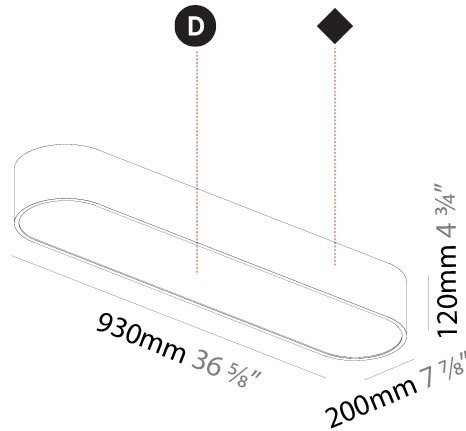

GENERAL

Series: Smoothy
Subseries: Smoothline
Partner: Prolicht
Division: Architectural
Installation: Surface
Product Type: Ceiling Surface
Mounting Location: Ceiling
Light Distribution: Direct

PHYSICAL

Shape: Oval
Length (mm): 930
Length (in): 36 5/8
Width (mm): 200
Width (in): 7 7/8
Height (mm): 120
Height (in): 4 3/4
Weight (kg): 5.108
Weight (lbs): 11.24
Diffuser: [PMMA - Opal or Micro-Prism](#)
Fixture Finish: [SSR / BKV / CWI / CRY / HAB / UFT / ITA / RUA / FTG / MYG / LOD / PUS / FRO / FUP / KIA / POP / BLS / SPG / MEY / GOH / CHC / COM / ABZ / JAG / OBR / MOS / ROR](#)
Fixture Material: [Extruded Aluminum / Steel](#)

ELECTRICAL

Lamp Type: LED (Zhaga Standard)
Input Wattage (W): 31.5
Total Output Wattage (W): 27
Dimming: [Tri-Mode (Non-Dimming and Phase Dimming (120Vac only) and 0-10V Dimming)](#)
Driver Included: Yes
Driver Location: Integrated
Driver Type: Constant Current - Universal
Driver Class: Class 2
Input Voltage (V): 120 - 277
Constant Current (MA): 500

LED

Color Temperature (°K): [3000 / 4000](#)
Max. Delivered Lumen (lm): 2190 / 2410
CRI: >80 CRI
Lamp Life (hrs): 50000
Upon Request: Other CCT available

OPTICAL

RATINGS AND CERTIFICATIONS

Certified By: Certified for North American Standards
IP rating: IP20

PROJECT
TYPE
SPECIFIER
QUANTITY
DATE