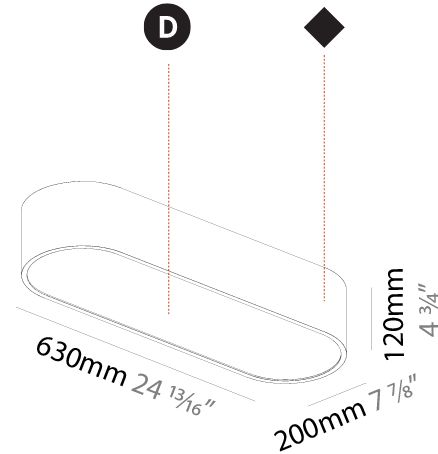

GENERAL

Series: Smoothy
Subseries: Smoothline
Partner: Prolicht
Division: Architectural
Installation: Surface
Product Type: Ceiling Surface
Mounting Location: Ceiling
Light Distribution: Direct

PHYSICAL

Shape: Oval
Length (mm): 630
Length (in): 24 13/16
Width (mm): 200
Width (in): 7 7/8
Height (mm): 120
Height (in): 4 3/4
Weight (kg): 3.403
Weight (lbs): 7.49
Diffuser: [PMMA - Opal or Micro-Prism](#)
Fixture Finish: [SSR / BKV / CWI / CRY / HAB / UFT / ITA / RUA / FTG / MYG / LOD / PUS / FRO / FUP / KIA / POP / BLS / SPG / MEY / GOH / CHC / COM / ABZ / JAG / OBR / MOS / ROR](#)
Fixture Material: [Extruded Aluminum / Steel](#)

ELECTRICAL

Lamp Type: LED (Zhaga Standard)
Input Wattage (W): 21
Total Output Wattage (W): 18
Dimming: [Tri-Mode (Non-Dimming and Phase Dimming (120Vac only) and 0-10V Dimming)](#)
Driver Included: Yes
Driver Location: Integrated
Driver Type: Constant Current - Universal
Driver Class: Class 2
Input Voltage (V): 120 - 277
Constant Current (MA): 500

LED

[Color Temperature (°K): 3000 / 4000](#)
Max. Delivered Lumen (lm): 1460 / 1600
CRI: >80 CRI
Lamp Life (hrs): 50000
Upon Request: Other CCT available

OPTICAL

RATINGS AND CERTIFICATIONS

Certified By: Certified for North American Standards
IP rating: IP20

PROJECT
TYPE
SPECIFIER
QUANTITY
DATE