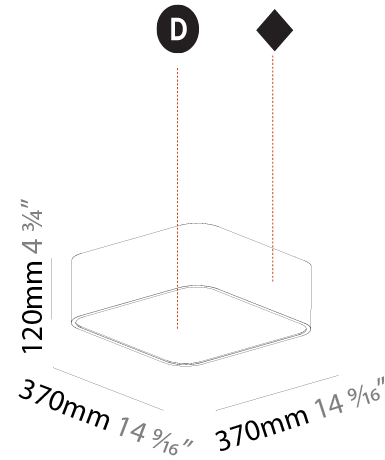

GENERAL

Series: Smoothy
Subseries: Smoothy Standard
Partner: Prolicht
Division: Architectural
Installation: Surface
Product Type: Ceiling Surface
Mounting Location: Ceiling
Light Distribution: Direct

PHYSICAL

Shape: Square
Length (mm): 370
Length (in): 14 9/16
Width (mm): 370
Width (in): 14 9/16
Height (mm): 120
Height (in): 4 3/4
Weight (kg): 3.458
Weight (lbs): 7.61
Diffuser: PMMA - Opal or Micro-Prism
Fixture Finish: SSR / BKV / CWI / CRY / HAB / UFT / ITA / RUA / FTG / MYG / LOD / PUS / FRO / FUP / KIA / POP / BLS / SPG / MEY / GOH / CHC / COM / ABZ / JAG / OBR / MOS / ROR
Fixture Material: Extruded Aluminum / Steel

ELECTRICAL

Lamp Type: LED (Zhaga Standard)
Input Wattage (W): 13.2
Total Output Wattage (W): 12
Dimming: Non-Dimmable
Driver Included: Yes
Driver Location: Integrated
Driver Type: Constant Current -Universal
Driver Class: Class 2
Input Voltage (V): 120 - 277
Constant Current (MA): 350
Upon Request: 0-10Vdc dimming / Phase dimming 120Vac only

LED

Color Temperature (°K): 3000 / 4000
Max. Delivered Lumen (lm): 1380 / 1430
CRI: >80 CRI
Efficiency (%): 0.867
Lamp Life (hrs): 50000
Upon Request: Other CCT available

OPTICAL

RATINGS AND CERTIFICATIONS

Certified By: Certified for North American Standards
IP rating: IP20

PROJECT
TYPE
SPECIFIER
QUANTITY
DATE