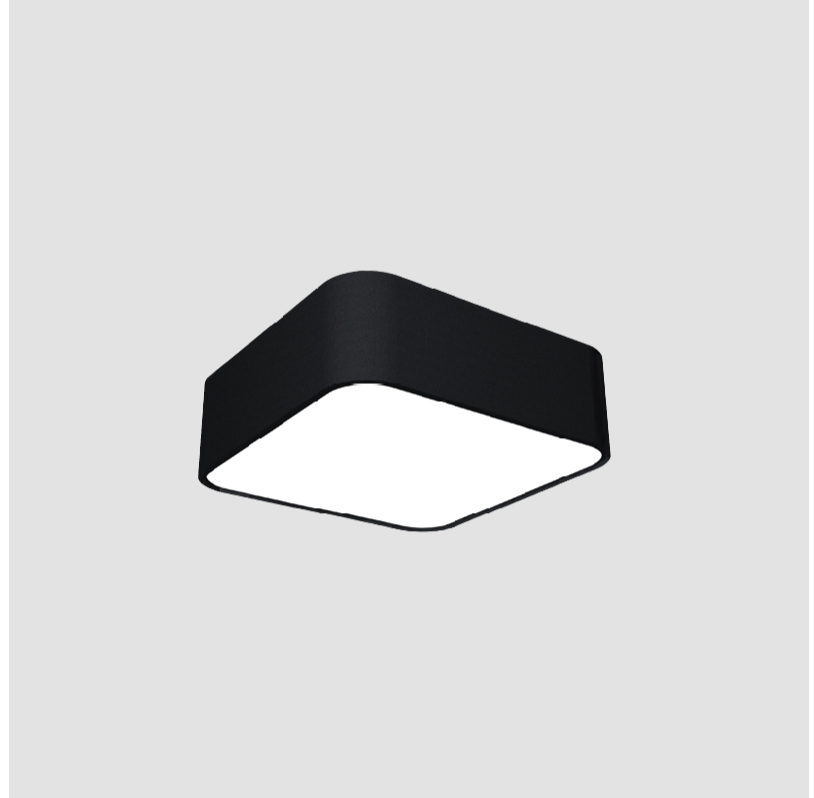

GENERAL

Series: Smoothy
Subseries: Smoothy Standard
Partner: Prolicht
Division: Architectural
Installation: Surface
Product Type: Ceiling Surface
Mounting Location: Ceiling
Light Distribution: Direct

PHYSICAL

Shape: Square
Length (mm): 370
Length (in): 14 9/16
Width (mm): 370
Width (in): 14 9/16
Height (mm): 120
Height (in): 4 3/4
Weight (kg): 3.458
Weight (lbs): 7.61
Diffuser: PMMA - Opal or Micro-Prism
Fixture Finish: SSR / BKV / CWI / CRY / HAB / UFT / ITA / RUA / FTG / MYG / LOD / PUS / FRO / FUP / KIA / POP / BLS / SPG / MEY / GOH / CHC / COM / ABZ / JAG / OBR / MOS / ROR
Fixture Material: Extruded Aluminum / Steel

ELECTRICAL

Lamp Type: LED (Zhaga Standard)
Input Wattage (W): 13.2
Total Output Wattage (W): 12
Dimming: Non-Dimmable
Driver Included: Yes
Driver Location: Integrated
Driver Type: Constant Current -Universal
Driver Class: Class 2
Input Voltage (V): 120 - 277
Constant Current (MA): 350
Upon Request: 0-10Vdc dimming / Phase dimming 120Vac only

LED

Color Temperature (°K): 3000 / 4000
Max. Delivered Lumen (lm): 1380 / 1430
CRI: >80 CRI
Efficiency (%): 0.867
Lamp Life (hrs): 50000
Upon Request: Other CCT available

OPTICAL

RATINGS AND CERTIFICATIONS

Certified By: Certified for North American Standards
IP rating: IP20

PROJECT
TYPE
SPECIFIER
QUANTITY
DATE