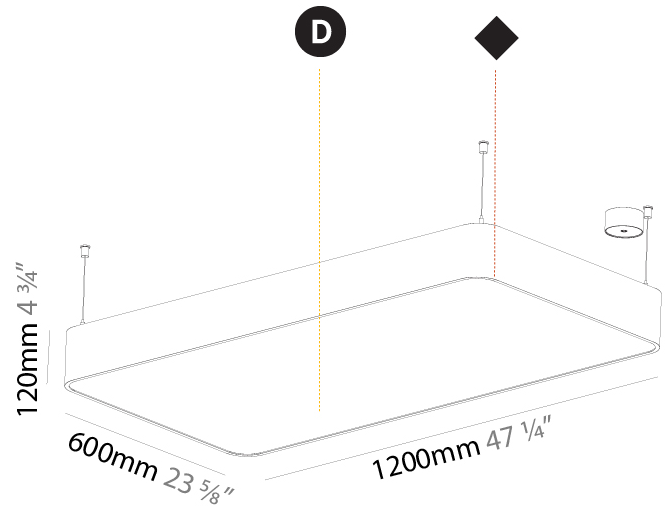

GENERAL

Series: Smoothy
Subseries: Smoothy Standard
Partner: Prolicht
Division: Architectural
Installation: Suspension
Product Type: Pendant
Mounting Location: Ceiling
Light Distribution: Direct

PHYSICAL

Shape: Rectangle
Length (mm): 1200
Length (in): 47 1/4
Width (mm): 600
Width (in): 23 5/8
Height (mm): 120
Height (in): 4 3/4
Max. Overall Height (mm): 2120mm / 83-7/16
Max. Overall Height (in): 83 7/16
Weight (kg): 20.33
Weight (lbs): 44.82
Diffuser: [PMMA - Opal or Micro-Prism](#)
Fixture Finish: [SSR / BKV / CWI / CRY / HAB / UFT / ITA / RUA / FTG / MYG / LOD / PUS / FRO / FUP / KIA / POP / BLS / SPG / MEY / GOH / CHC / COM / ABZ / JAG / OBR / MOS / ROR](#)
Fixture Material: Extruded Aluminum / Steel
Cable Details: 2000mm / 78 3/4"

ELECTRICAL

Lamp Type: LED (Zhaga Standard)
Input Wattage (W): 108.9
Total Output Wattage (W): 99
Dimming: [Non-Dimmable](#)
Driver Included: Yes
Driver Location: Integrated
Driver Type: Constant Current - Universal
Driver Class: Class 2
Input Voltage (V): 120 - 277
Constant Current (MA): 350
Upon Request: (Not included - see components) Integral: 0-10Vdc dimming / Phase dimming 120Vac only

LED

[Color Temperature (°K): 3000 / 4000](#)
Max. Delivered Lumen (lm): 11050 / 11450
CRI: >80 CRI
Efficiency (%): 82.7%
Lamp Life (hrs): 50000
Upon Request: Other CCT available

OPTICAL

RATINGS AND CERTIFICATIONS

Certified By: Certified for North American Standards
IP rating: IP20