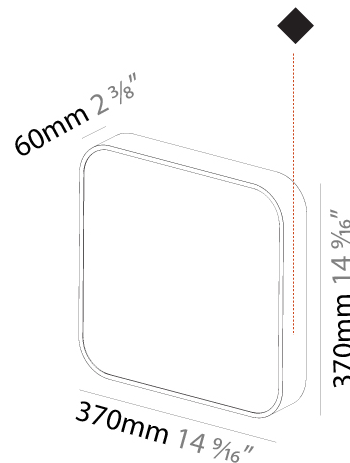

GENERAL

Series: Smoothy
Subseries: Smoothy Flat
Partner: Prolicht
Division: Architectural
Installation: Surface
Product Type: Ceiling Surface
Mounting Location: Ceiling
Light Distribution: Direct

PHYSICAL

Shape: Square
Length (mm): 370
Length (in): 14 ⁹/₁₆
Height (mm): 370
Depth (mm): 60
Height (in): 14 ⁹/₁₆
Depth (in): 2 ³/₈
Weight (kg): 3.16
Weight (lbs): 6.94
Diffuser: PMMA - Opal
Fixture Finish: SSR / BKV / CWI / CRY / HAB / UFT / ITA / RUA / FTG / MYG / LOD / PUS / FRO / FUP / KIA / POP / BLS / SPG / MEY / GOH / CHC / COM / ABZ / JAG / OBR / MOS / ROR
Fixture Material: Extruded Aluminum / Steel

ELECTRICAL

Lamp Type: LED (Zhaga Standard)
Input Wattage (W): 13.2
Total Output Wattage (W): 12
Dimming: Non-Dimmable
Driver Included: Yes
Driver Location: Integrated
Driver Type: Constant Current - Universal
Driver Class: Class 2
Input Voltage (V): 120 - 277
Constant Current (mA): 350
Upon Request: (Not included - see components) Integral: 0-10Vdc dimming / Phase dimming 120Vac only

LED

Color Temperature (°K): 3000 / 4000
Max. Delivered Lumen (lm): 1200 / 1250
CRI: >80 CRI
Lamp Life (hrs): 50000
Upon Request: Other CCT available

OPTICAL

RATINGS AND CERTIFICATIONS

Certified By: Certified for North American Standards
IP rating: IP20