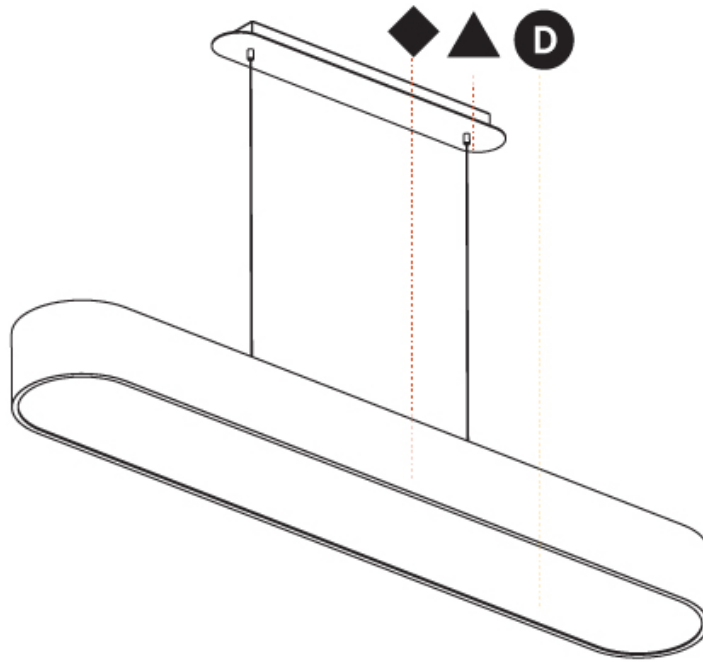

SMOOTHLINE SUSPENSION

A30271-

PROJECT
TYPE
SPECIFIER
QUANTITY
DATE