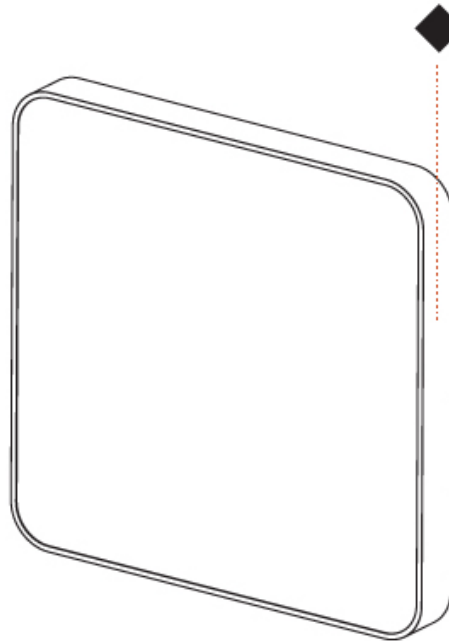

SMOOTHY FLAT SURFACE

A3D052-

PROJECT

TYPE

SPECIFIER

QUANTITY

DATE