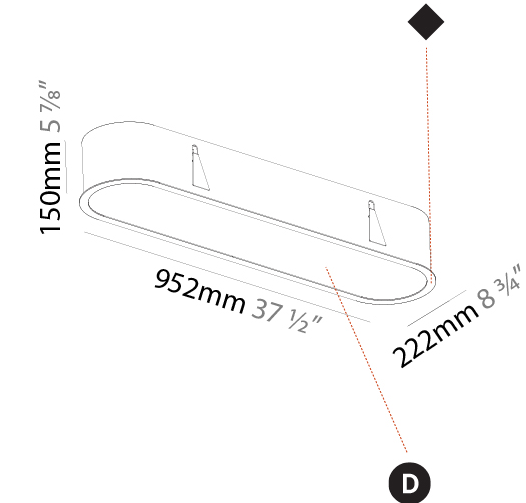

GENERAL

Series: Smoothy
Subseries: Smoothline
Brand: Prolicht
Division: Architectural
Mounting Type: Recessed
Mounting Location: Ceiling
Subcategory: Ambient

PHYSICAL

Shape: Oval
Length (mm): 952
Length (in): 37 1/2
Width (mm): 222
Width (in): 8 3/4
Depth (mm): 150
Depth (in): 5 7/8
Ceiling Thickness (mm): 10 / 12.5 / 15 / 25
Ceiling Thickness (in): 3/8 or 1/2 or 9/16 or 1
Min. Recessing Depth (mm): 160
Min. Recessing Depth (in): 6 5/16
Light Distribution: Direct
Weight (kg): 5.93
Weight (lbs): 13.05
Diffuser: PMMA - Opal or Micro-Prism
Fixture Finish: SSR / BKV / CWI / CRY / HAB / UFT / ITA / RUA / FTG / MYG / LOD / PUS / FRO / FUP / KIA / POP / BLS / SPG / MEY / GOH / GUM / CHC / COM / ABZ / JAG / OBR / MOS / ROR
Fixture Material: Extruded Aluminum / Steel
Cut-out Measurements: 935mm / 36 13/16" x 205mm / 8 1/16"

ELECTRICAL

Lamp Type: LED (Zhaga Standard)
Input Wattage (W): 31.9
Total Output Wattage (W): 27
Dimming: Tri-Mode (Non-Dimming and Phase Dimming (120Vac only) and 0-10V Dimming)
Driver Included: Yes
Driver Location: Integrated
Driver Type: Constant Current - Universal
Driver Class: Class 2
Input Voltage (V): 120 - 277
Constant Current (MA): 500

LED

Color Temperature (°K): 3000 / 3500 / 4000
Max. Delivered Lumen (lm): 2140 / 2303 / 2350
CRI: >80 CRI
Lamp Life (hrs): 50000

OPTICAL

RATINGS AND CERTIFICATIONS

Certified By: Certified for North American Standards
IP rating: IP20

PROJECT
TYPE
SPECIFIER
QUANTITY
DATE

935mm x 205mm
36 13/16" x 8 1/16"

10 - 25mm
3/8" - 1"

160mm
6 5/16"