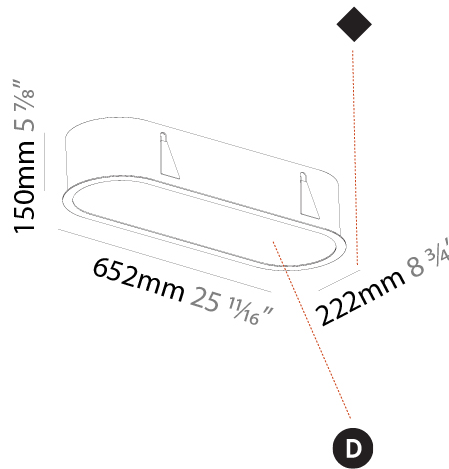

PHYSICAL

Shape: Oval
Length (mm): 652
Length (in): 25 11/16
Width (mm): 222
Width (in): 8 3/4
Depth (mm): 150
Depth (in): 5 7/8
Ceiling Thickness (mm): 10 / 12.5 / 15 / 25
Ceiling Thickness (in): 3/8 or 1/2 or 9/16 or 1
Min. Recessing Depth (mm): 160
Min. Recessing Depth (in): 6 5/16
Weight (kg): 4.033
Weight (lbs): 8.87
Diffuser: PMMA - Opal or Micro-Prism
Fixture Finish: SSR / BKV / CWI / CRY / HAB / UFT / ITA / RUA / FTG / MYG / LOD / PUS / FRO / FUP / KIA / POP / BLS / SPG / MEY / GOH / CHC / COM / ABZ / JAG / OBR / MOS / ROR
Fixture Material: Extruded Aluminum / Steel
Cut-out Measurements: 635mm / 25" x 205mm / 8 1/16"

ELECTRICAL

Lamp Type: LED (Zhaga Standard)
Input Wattage (W): 21
Total Output Wattage (W): 18
Dimming: Tri-Mode (Non-Dimming and Phase Dimming (120Vac only) and 0-10V Dimming)
Driver Included: Yes
Driver Location: Integrated
Driver Type: Constant Current - Universal
Driver Class: Class 2
Input Voltage (V): 120 - 277
Constant Current (MA): 500

LED

Color Temperature (°K): 3000 / 4000
Max. Delivered Lumen (lm): 1430 / 1570
CRI: >80 CRI
Lamp Life (hrs): 50000
Upon Request: Other CCT available

OPTICAL

RATINGS AND CERTIFICATIONS

Certified By: Certified for North American Standards
IP rating: IP20

PROJECT
TYPE
SPECIFIER
QUANTITY
DATE

635mm x 205mm
25" x 8 1/16"

10 - 25mm
3/8" - 1"

160mm
6 5/16"