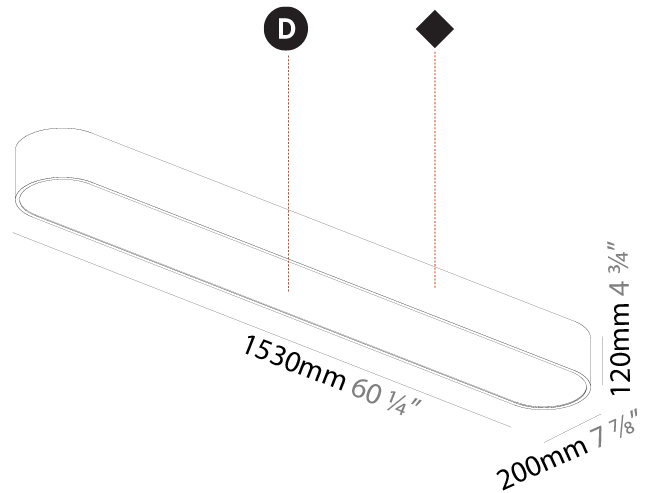

1. To build a product code in our configurator select the specify button on the base model # product page
2. To build a manual product code on this datasheet choose from the options listed below in blue font and add the suffix to the base model #

GENERAL

Series: Smoothy
Subseries: Smoothline
Brand: Prolicht
Division: Architectural
Mounting Type: Surface
Mounting Location: Ceiling
Subcategory: Ambient

PHYSICAL

Shape: Oval
Length (mm): 1530
Length (in): 60 3/4
Width (mm): 200
Width (in): 7 7/8
Height (mm): 120
Height (in): 4 3/4
Light Distribution: Direct
Diffuser: PMMA - Opal or Micro-Prism
Fixture Finish: SSR / BKV / CWI / CRY / HAB / UFT / ITA / RUA / FTG / MYG / LOD / PUS / FRO / FUP / KIA / POP / BLS / SPG / MEY / GOH / GUM / CHC / COM / ABZ / JAG / OBR / MOS / ROR
Fixture Material: Extruded Aluminum / Steel

ELECTRICAL

Lamp Type: LED (Zhaga Standard)
Input Wattage (W): 52
Total Output Wattage (W): 45
Dimming: Tri-Mode (Non-Dimming and Phase Dimming (120Vac only) and 0-10V Dimming)
Driver Included: Yes
Driver Location: Integrated
Driver Type: Constant Current - Universal
Driver Class: Class 2
Input Voltage (V): 120 - 277
Constant Current (MA): 500

LED

Color Temperature (°K): 3000 / 3500 / 4000
Max. Delivered Lumen (lm): 3650 / 3930 / 4010
CRI: >80 CRI
Lamp Life (hrs): 50000

OPTICAL

RATINGS AND CERTIFICATIONS

Certified By: Certified for North American Standards
IP rating: IP20