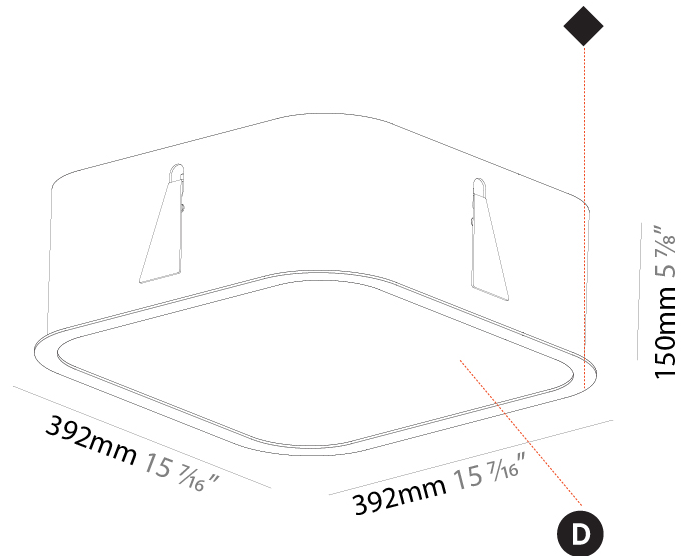

PHYSICAL

Shape: Square
Length (mm): 392
Length (in): 15 7/16
Width (mm): 392
Width (in): 15 7/16
Height (mm): 150
Height (in): 5 7/8
Ceiling Thickness (mm): 10 / 12.5 / 15 / 25
Ceiling Thickness (in): 3/8 or 1/2 or 9/16 or 1
Min. Recessing Depth (mm): 160
Min. Recessing Depth (in): 6 5/16
Light Distribution: Direct
Weight (kg): 4.341
Weight (lbs): 9.57
Diffuser: PMMA - Opal or Micro-Prism
Fixture Finish: SSR / BKV / CWI / CRY / HAB / UFT / ITA / RUA / FTG / MYG / LOD / PUS / FRO / FUP / KIA / POP / BLS / SPG / MEY / GOH / GUM / CHC / COM / ABZ / JAG / OBR / MOS / ROR
Fixture Material: Extruded Aluminum / Steel
Cut-out Measurements: 375mm / 14 3/4" x 375mm / 14 3/4"

ELECTRICAL

Lamp Type: LED (Zhaga Standard)
Input Wattage (W): 13.2
Total Output Wattage (W): 12
Dimming: Non-Dimmable
Driver Included: Yes
Driver Location: Integrated
Driver Type: Constant Current - Universal
Driver Class: Class 2
Input Voltage (V): 120 - 277
Constant Current (MA): 350
Upon Request: (Not included - see components) Integral: 0-10Vdc dimming / Phase dimming 120Vac only

LED

Color Temperature (°K): 3000 / 3500 / 4000
Max. Delivered Lumen (lm): 1380 / 1401 / 1430
CRI: >80 CRI
Efficiency (%): 0.827
Lamp Life (hrs): 50000

OPTICAL

RATINGS AND CERTIFICATIONS

Certified By: Certified for North American Standards
IP rating: IP20