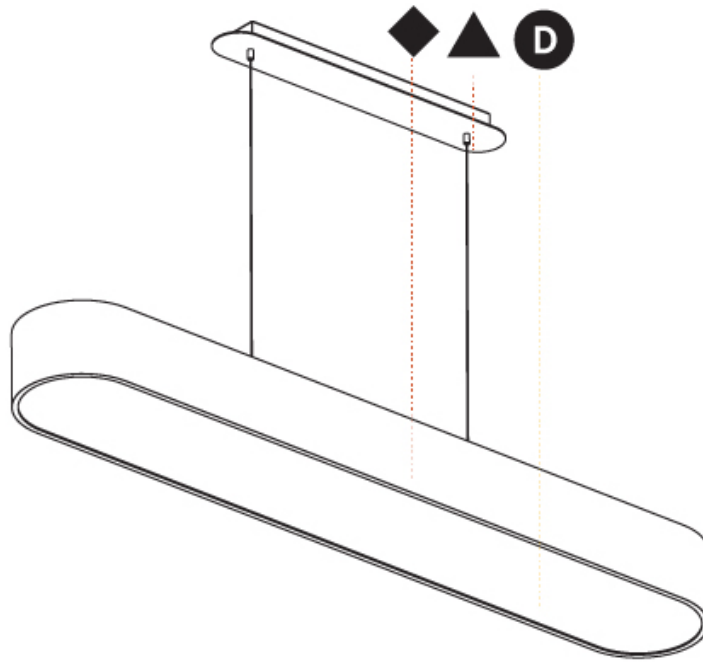

SMOOTHLINE SUSPENSION

A30273-

PROJECT	_____
TYPE	_____
SPECIFIER	_____
QUANTITY	_____
DATE	_____