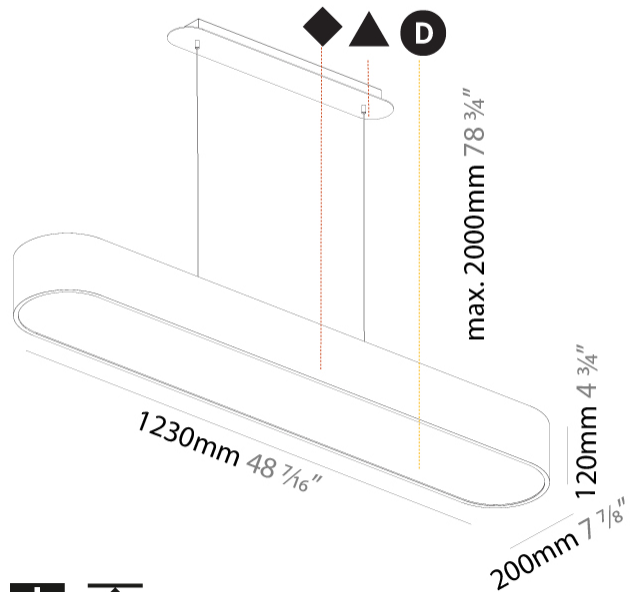

GENERAL

Series: Smoothy
Subseries: Smoothline
Partner: Prolicht
Division: Architectural
Installation: Suspension
Product Type: Pendant
Mounting Location: Ceiling
Light Distribution: Direct

PHYSICAL

Shape: Oblong
Length (mm): 1230
Length (in): 48 7/16
Width (mm): 200
Width (in): 7 7/8
Height (mm): 120
Height (in): 4 3/4
Max. Overall Height (mm): 2120
Max. Overall Height (in): 82 1/2
Weight (kg): 8.855
Weight (lbs): 19.48
Diffuser: PMMA - Opal or Micro-Prism
Fixture Finish: SSR / BKV / CWI / CRY / HAB / UFT / ITA / RUA / FTG / MYG / LOD / PUS / FRO / FUP / KIA / POP / BLS / SPG / MEY / GOH / CHC / COM / ABZ / JAG / OBR / MOS / ROR
Fixture Material: Extruded Aluminum / Steel
Cable Details: 2000mm / 78 3/4"

ELECTRICAL

Lamp Type: LED (Zhaga Standard)
Input Wattage (W): 42
Total Output Wattage (W): 38
Dimming: Tri-Mode (Non-Dimming and Phase Dimming (120Vac only) and 0-10V Dimming)
Driver Included: Yes
Driver Location: Integrated
Driver Type: Constant Current - Universal
Driver Class: Class 1
Input Voltage (V): 120 - 277
Constant Current (MA): 500

LED

Number of LEDs: 12
Color Temperature (°K): 3000 / 4000
Max. Delivered Lumen (lm): 2920 / 3210
CRI: >80 CRI
Lamp Life (hrs): 50000
Upon Request: Other CCT available

OPTICAL

RATINGS AND CERTIFICATIONS

Certified By: Certified for North American Standards
IP rating: IP20