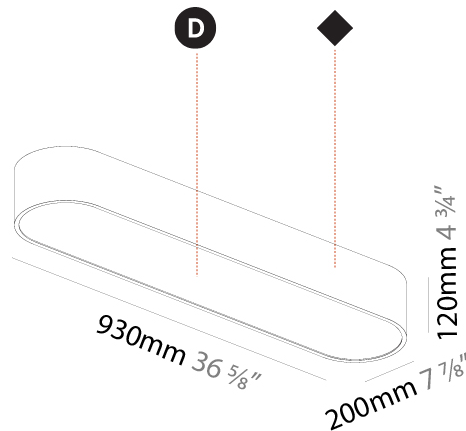

GENERAL

Series: Smoothy
Subseries: Smoothline
Brand: Prolicht
Division: Architectural
Mounting Type: Surface
Mounting Location: Ceiling
Subcategory: Ambient

PHYSICAL

Shape: Oval
Length (mm): 930
Length (in): 36 5/8
Width (mm): 200
Width (in): 7 7/8
Height (mm): 120
Height (in): 4 3/4
Light Distribution: Direct
Weight (kg): 5.108
Weight (lbs): 11.24
Diffuser: [PMMA - Opal or Micro-Prism](#)
Fixture Finish: [SSR / BKV / CWI / CRY / HAB / UFT / ITA / RUA / FTG / MYG / LOD / PUS / FRO / FUP / KIA / POP / BLS / SPG / MEY / GOH / GUM / CHC / COM / ABZ / JAG / OBR / MOS / ROR](#)
Fixture Material: [Extruded Aluminum / Steel](#)

ELECTRICAL

Lamp Type: LED (Zhaga Standard)
Input Wattage (W): 31.5
Total Output Wattage (W): 27
Dimming: [Tri-Mode (Non-Dimming and Phase Dimming (120Vac only) and 0-10V Dimming)](#)
Driver Included: Yes
Driver Location: Integrated
Driver Type: Constant Current - Universal
Driver Class: Class 2
Input Voltage (V): 120 - 277
Constant Current (MA): 500

LED

[Color Temperature (°K): 3000 / 3500 / 4000](#)
Max. Delivered Lumen (lm): 2190 / 2362 / 2410
CRI: >80 CRI
Lamp Life (hrs): 50000

OPTICAL

RATINGS AND CERTIFICATIONS

Certified By: Certified for North American Standards
IP rating: IP20

PROJECT
TYPE
SPECIFIER
QUANTITY
DATE