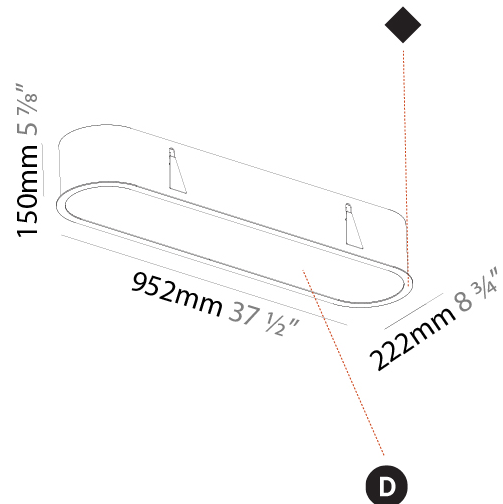

PHYSICAL

Shape: Oval
Length (mm): 952
Length (in): 37 1/2
Width (mm): 222
Width (in): 8 3/4
Depth (mm): 150
Depth (in): 5 7/8
Ceiling Thickness (mm): 10 / 12.5 / 15 / 25
Ceiling Thickness (in): 3/8 or 1/2 or 9/16 or 1
Min. Recessing Depth (mm): 160
Min. Recessing Depth (in): 6 5/16
Weight (kg): 5.93
Weight (lbs): 13.05
Diffuser: PMMA - Opal or Micro-Prism
Fixture Finish: SSR / BKV / CWI / CRY / HAB / UFT / ITA / RUA / FTG / MYG / LOD / PUS / FRO / FUP / KIA / POP / BLS / SPG / MEY / GOH / CHC / COM / ABZ / JAG / OBR / MOS / ROR
Fixture Material: Extruded Aluminum / Steel
Cut-out Measurements: 935mm / 36 13/16" x 205mm / 8 1/16"

ELECTRICAL

Lamp Type: LED (Zhaga Standard)
Input Wattage (W): 31.9
Total Output Wattage (W): 27
Dimming: Tri-Mode (Non-Dimming and Phase Dimming (120Vac only) and 0-10V Dimming)
Driver Included: Yes
Driver Location: Integrated
Driver Type: Constant Current - Universal
Driver Class: Class 2
Input Voltage (V): 120 - 277
Constant Current (MA): 500

LED

Color Temperature (°K): 3000 / 4000
Max. Delivered Lumen (lm): 2140 / 2350
CRI: >80 CRI
Lamp Life (hrs): 50000
Upon Request: Other CCT available

OPTICAL

RATINGS AND CERTIFICATIONS

Certified By: Certified for North American Standards
IP rating: IP20

PROJECT
TYPE
SPECIFIER
QUANTITY
DATE

935mm x 205mm
36 13/16" x 8 1/16"

10 - 25mm
3/8" - 1"

160mm
6 5/16"