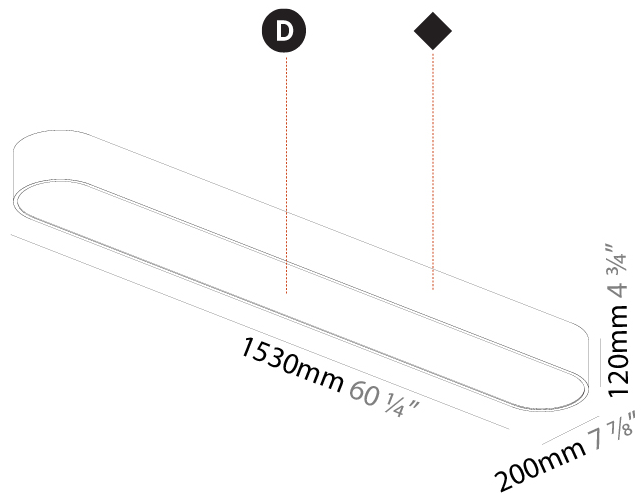

1. To build a product code in our configurator select the specify button on the base model # product page
2. To build a manual product code on this datasheet choose from the options listed below in blue font and add the suffix to the base model #

GENERAL

Series: Smoothy
Subseries: Smoothline
Partner: Prolicht
Division: Architectural
Installation: Surface
Product Type: Ceiling Surface
Mounting Location: Ceiling
Light Distribution: Direct

PHYSICAL

Shape: Oval
Length (mm): 1530
Length (in): 60 1/4
Width (mm): 200
Width (in): 7 7/8
Height (mm): 120
Height (in): 4 3/4

Diffuser: [PMMA - Opal or Micro-Prism](#)
Fixture Finish: [SSR / BKV / CWI / CRY / HAB / UFT / ITA / RUA / FTG / MYG / LOD / PUS / FRO / FUP / KIA / POP / BLS / SPG / MEY / GOH / CHC / COM / ABZ / JAG / OBR / MOS / ROR](#)
Fixture Material: [Extruded Aluminum / Steel](#)

ELECTRICAL

Lamp Type: LED (Zhaga Standard)
Input Wattage (W): 52
Total Output Wattage (W): 45
Dimming: [Tri-Mode (Non-Dimming and Phase Dimming (120Vac only) and 0-10V Dimming)](#)
Driver Included: Yes
Driver Location: Integrated
Driver Type: Constant Current - Universal
Driver Class: Class 2
Input Voltage (V): 120 - 277
Constant Current (MA): 500

LED

Color Temperature (°K): [3000 / 4000](#)
Max. Delivered Lumen (lm): [3650 / 4010](#)
CRI: >80 CRI
Lamp Life (hrs): 50000
Upon Request: Other CCT available

OPTICAL

RATINGS AND CERTIFICATIONS

Certified By: Certified for North American Standards
IP rating: IP20