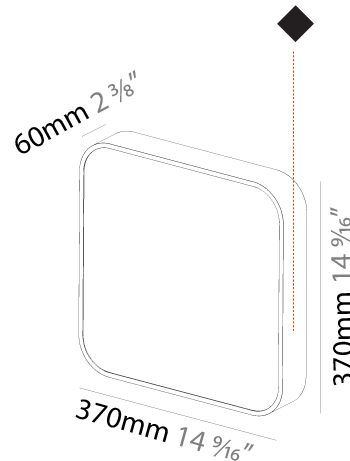

GENERAL

Series: Smoothy
Subseries: Smoothy Flat
Brand: Prolight
Division: Architectural
Mounting Type: Surface
Mounting Location: Ceiling
Subcategory: Ambient

PHYSICAL

Shape: Square
Length (mm): 370
Length (in): 14 ⁹/₁₆
Height (mm): 370
Depth (mm): 60
Height (in): 14 ⁹/₁₆
Depth (in): 2 ³/₈
Light Distribution: Direct
Weight (kg): 3.16
Weight (lbs): 6.94
Diffuser: PMMA - Opal
Fixture Finish: SSR / BKV / CWI / CRY / HAB / UFT / ITA / RUA / FTG / MYG / LOD / PUS / FRO / FUP / KIA / POP / BLS / SPG / MEY / GOH / GUM / CHC / COM / ABZ / JAG / OBR / MOS / ROR
Fixture Material: Extruded Aluminum / Steel

ELECTRICAL

Lamp Type: LED (Zhaga Standard)
Input Wattage (W): 13.2
Total Output Wattage (W): 12
Dimming: Non-Dimmable
Driver Included: Yes
Driver Location: Integrated
Driver Type: Constant Current - Universal
Driver Class: Class 2
Input Voltage (V): 120 - 277
Constant Current (MA): 350
Upon Request: (Not included - see components) Integral: 0-10Vdc dimming / Phase dimming 120Vac only

LED

Color Temperature (°K): 3000 / 3500 / 4000
Max. Delivered Lumen (lm): 1200 / 1225 / 1250
CRI: >80 CRI
Lamp Life (hrs): 50000

OPTICAL

RATINGS AND CERTIFICATIONS

Certified By: Certified for North American Standards
IP rating: IP20