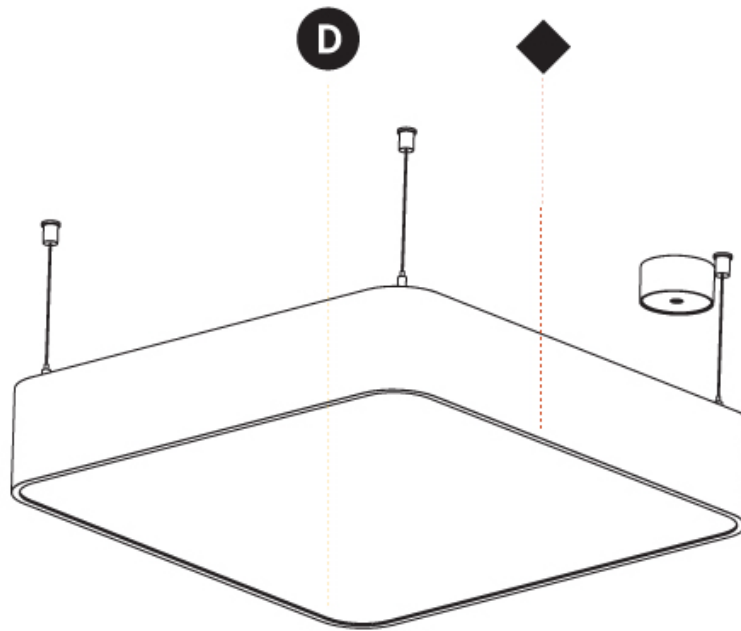

SMOOTHY STANDARD SUSPENSION

A31679-

PROJECT _____

TYPE _____

SPECIFIER _____

QUANTITY _____

DATE _____

A