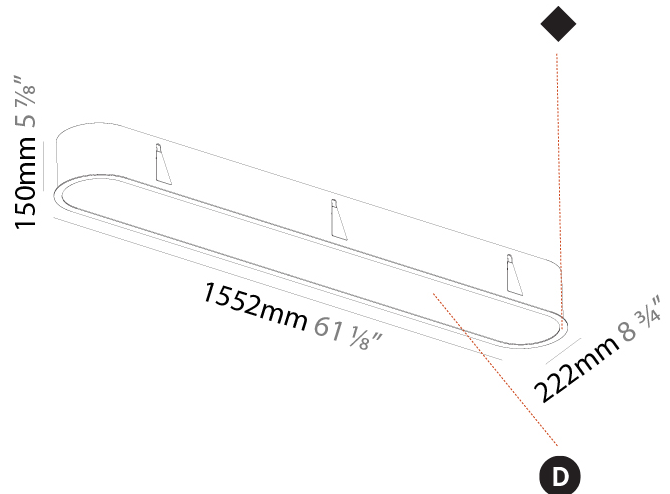

Shape: Oval
Length (mm): 652
Length (in): 25 11/16
Width (mm): 222
Width (in): 8 3/4
Depth (mm): 150
Depth (in): 5 7/8
Ceiling Thickness (mm): 10 / 12.5 / 15 / 25
Ceiling Thickness (in): 3/8 or 1/2 or 9/16 or 1
Min. Recessing Depth (mm): 160
Min. Recessing Depth (in): 6 5/16
Weight (kg): 4.033
Weight (lbs): 8.87
Diffuser: PMMA - Opal or Micro-Prism
Fixture Finish: SSR / BKV / CWI / CRY / HAB / UFT / ITA / RUA / FTG / MYG / LOD / PUS / FRO / FUP / KIA / POP / BLS / SPG / MEY / GOH / CHC / COM / ABZ / JAG / OBR / MOS / ROR
Fixture Material: Extruded Aluminum / Steel
Cut-out Measurements: 635mm / 25" x 205mm / 8 1/16"

PHYSICAL

Shape: Oval
 Length (mm): 1552
 Length (in): 61 1/8
 Width (mm): 222
 Width (in): 8 3/4
 Depth (mm): 150
 Depth (in): 5 7/8
 Ceiling Thickness (mm): 10 / 12.5 / 15 / 25
 Ceiling Thickness (in): 3/8 or 1/2 or 9/16 or 1
 Min. Recessing Depth (mm): 160
 Min. Recessing Depth (in): 6 5/16
 Weight (kg): 8.895
 Weight (lbs): 19.57
 Diffuser: PMMA - Opal or Micro-Prism
 Fixture Finish: SSR / BKV / CWI / CRY / HAB / UFT / ITA / RUA / FTG / MYG / LOD / PUS / FRO / FUP / KIA / POP / BLS / SPG / MEY / GOH / CHC / COM / ABZ / JAG / OBR / MOS / ROR
 Fixture Material: Extruded Aluminum / Steel
 Cut-out Measurements: 1535mm / 60 7/16" x 205mm / 8 1/16"

PROJECT
TYPE
SPECIFIER
QUANTITY
DATE

1535mm x 205mm
 60 7/16" x 8 1/16"

10 - 25mm
 3/8" - 1"

160mm
 6 5/16"

SMOOTHLINE RECESSED

A37761-

PROJECT	_____
TYPE	_____
SPECIFIER	_____
QUANTITY	_____
DATE	_____

SMOOTHY COLOR FINISH CHART