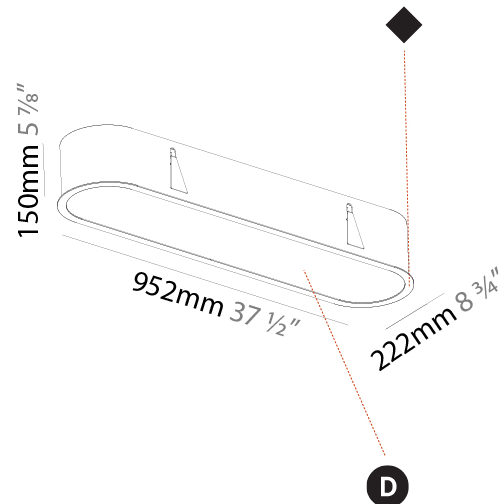

PHYSICAL

Shape: Oval
Length (mm): 952
Length (in): 37 1/2
Width (mm): 222
Width (in): 8 3/4
Depth (mm): 150
Depth (in): 5 7/8
Ceiling Thickness (mm): 10 / 12.5 / 15 / 25
Ceiling Thickness (in): 3/8 or 1/2 or 9/16 or 1
Min. Recessing Depth (mm): 160
Min. Recessing Depth (in): 6 5/16
Weight (kg): 5.93
Weight (lbs): 13.05
Diffuser: PMMA - Opal or Micro-Prism
Fixture Finish: SSR / BKV / CWI / CRY / HAB / UFT / ITA / RUA / FTG / MYG / LOD / PUS / FRO / FUP / KIA / POP / BLS / SPG / MEY / GOH / CHC / COM / ABZ / JAG / OBR / MOS / ROR
Fixture Material: Extruded Aluminum / Steel
Cut-out Measurements: 935mm / 36 13/16" x 205mm / 8 1/16"

ELECTRICAL

Lamp Type: LED (Zhaga Standard)
Input Wattage (W): 31.9
Total Output Wattage (W): 27
Dimming: Tri-Mode (Non-Dimming and Phase Dimming (120Vac only) and 0-10V Dimming)
Driver Included: Yes
Driver Location: Integrated
Driver Type: Constant Current - Universal
Driver Class: Class 2
Input Voltage (V): 120 - 277
Constant Current (MA): 500

LED

Color Temperature (°K): 3000 / 4000
Max. Delivered Lumen (lm): 2140 / 2350
CRI: >80 CRI
Lamp Life (hrs): 50000
Upon Request: Other CCT available

OPTICAL

RATINGS AND CERTIFICATIONS

Certified By: Certified for North American Standards
IP rating: IP20

PROJECT
TYPE
SPECIFIER
QUANTITY
DATE

935mm x 205mm
36 13/16" x 8 1/16"

10 - 25mm
3/8" - 1"

160mm
6 5/16"