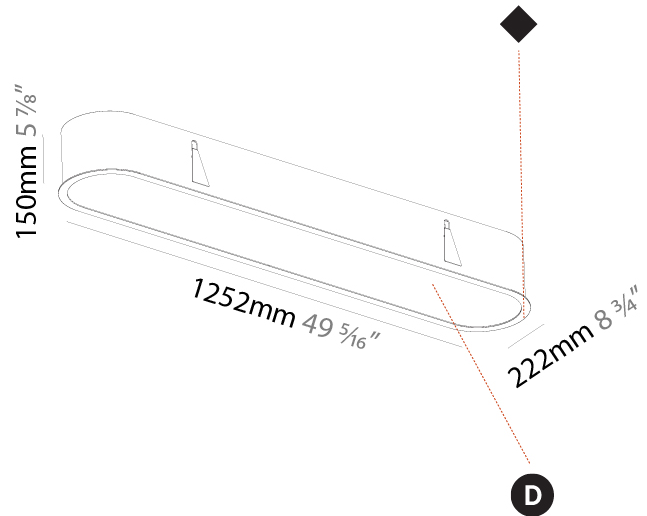

GENERAL

Series: Smoothy
Subseries: Smoothline
Brand: Prolicht
Division: Architectural
Mounting Type: Recessed
Mounting Location: Ceiling
Subcategory: Ambient

PHYSICAL

Shape: Oval
Length (mm): 1252
Length (in): 49 5/16
Width (mm): 222
Width (in): 8 3/4
Depth (mm): 150
Depth (in): 5 7/8
Ceiling Thickness (mm): 10 / 12.5 / 15 / 25
Ceiling Thickness (in): 3/8 or 1/2 or 9/16 or 1
Min. Recessing Depth (mm): 160
Min. Recessing Depth (in): 6 5/16
Light Distribution: Direct
Weight (kg): 7.634
Weight (lbs): 16.80
Diffuser: PMMA - Opal or Micro-Prism
Fixture Finish: SSR / BKV / CWI / CRY / HAB / UFT / ITA / RUA / FTG / MYG / LOD / PUS / FRO / FUP / KIA / POP / BLS / SPG / MEY / GOH / GUM / CHC / COM / ABZ / JAG / OBR / MOS / ROR
Fixture Material: Extruded Aluminum / Steel
Cut-out Measurements: 1235mm / 48 5/8" x 205mm / 8 1/16"

ELECTRICAL

Lamp Type: LED (Zhaga Standard)
Input Wattage (W): 41.8
Total Output Wattage (W): 36
Dimming: Tri-Mode (Non-Dimming and Phase Dimming (120Vac only) and 0-10V Dimming)
Driver Included: Yes
Driver Location: Integrated
Driver Type: Constant Current - Universal
Driver Class: Class 2
Input Voltage (V): 120 - 277
Constant Current (MA): 500

LED

Color Temperature (°K): 3000 / 3500 / 4000
Max. Delivered Lumen (lm): 2860 / 3077 / 3140
CRI: >80 CRI
Lamp Life (hrs): 50000

OPTICAL

RATINGS AND CERTIFICATIONS

Certified By: Certified for North American Standards
IP rating: IP20

PROJECT
TYPE
SPECIFIER
QUANTITY
DATE

1235mm x 205mm
48 5/8" x 8 1/16"

10 - 25mm
3/8" - 1"

160mm
6 5/16"