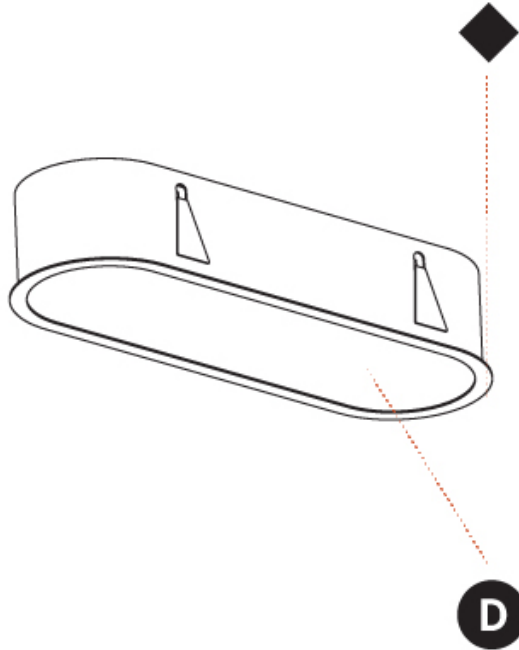

SMOOTHLINE RECESSED

A37749-

PROJECT _____

TYPE _____

SPECIFIER _____

QUANTITY _____

DATE _____