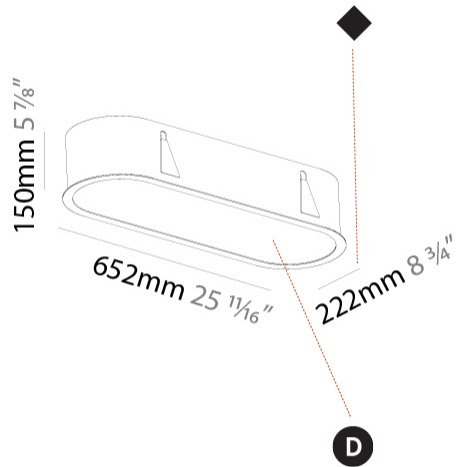

GENERAL

Series: Smoothy
Subseries: Smoothline
Brand: Prolicht
Division: Architectural
Mounting Type: Recessed
Mounting Location: Ceiling
Subcategory: Ambient

PHYSICAL

Shape: Oval
Length (mm): 652
Length (in): 25 11/16
Width (mm): 222
Width (in): 8 3/4
Depth (mm): 150
Depth (in): 5 7/8
Ceiling Thickness (mm): 10 / 12.5 / 15 / 25
Ceiling Thickness (in): 3/8 or 1/2 or 9/16 or 1
Min. Recessing Depth (mm): 160
Min. Recessing Depth (in): 6 5/16
Light Distribution: Direct
Weight (kg): 4.033
Weight (lbs): 8.87
Diffuser: PMMA - Opal or Micro-Prism
Fixture Finish: SSR / BKV / CWI / CRY / HAB / UFT / ITA / RUA / FTG / MYG / LOD / PUS / FRO / FUP / KIA / POP / BLS / SPG / MEY / GOH / GUM / CHC / COM / ABZ / JAG / OBR / MOS / ROR
Fixture Material: Extruded Aluminum / Steel
Cut-out Measurements: 635mm / 25" x 205mm / 8 1/16"

ELECTRICAL

Lamp Type: LED (Zhaga Standard)
Input Wattage (W): 21
Total Output Wattage (W): 18
Dimming: Tri-Mode (Non-Dimming and Phase Dimming (120Vac only) and 0-10V Dimming)
Driver Included: Yes
Driver Location: Integrated
Driver Type: Constant Current - Universal
Driver Class: Class 2
Input Voltage (V): 120 - 277
Constant Current (MA): 500

LED

Color Temperature (°K): 3000 / 3500 / 4000
Max. Delivered Lumen (lm): 1430 / 1539 / 1570
CRI: >80 CRI
Lamp Life (hrs): 50000

OPTICAL

RATINGS AND CERTIFICATIONS

Certified By: Certified for North American Standards
IP rating: IP20

PROJECT
TYPE
SPECIFIER
QUANTITY
DATE

635mm x 205mm
25" x 8 1/16"

10 - 25mm
3/8" - 1"

160mm
6 5/16"