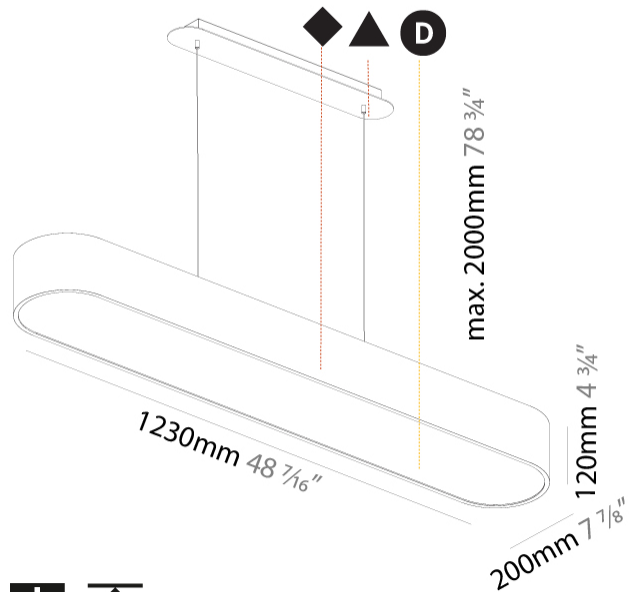

GENERAL

Series: Smoothy
Subseries: Smoothline
Partner: Prolicht
Division: Architectural
Installation: Suspension
Product Type: Pendant
Mounting Location: Ceiling
Light Distribution: Direct

PHYSICAL

Shape: Oblong
Length (mm): 1230
Length (in): 48 7/16
Width (mm): 200
Width (in): 7 7/8
Height (mm): 120
Height (in): 4 3/4
Max. Overall Height (mm): 2120
Max. Overall Height (in): 82 1/2
Weight (kg): 8.855
Weight (lbs): 19.48
Diffuser: PMMA - Opal or Micro-Prism
Fixture Finish: SSR / BKV / CWI / CRY / HAB / UFT / ITA / RUA / FTG / MYG / LOD / PUS / FRO / FUP / KIA / POP / BLS / SPG / MEY / GOH / CHC / COM / ABZ / JAG / OBR / MOS / ROR
Fixture Material: Extruded Aluminum / Steel
Cable Details: 2000mm / 78 3/4"

ELECTRICAL

Lamp Type: LED (Zhaga Standard)
Input Wattage (W): 42
Total Output Wattage (W): 38
Dimming: Tri-Mode (Non-Dimming and Phase Dimming (120Vac only) and 0-10V Dimming)
Driver Included: Yes
Driver Location: Integrated
Driver Type: Constant Current - Universal
Driver Class: Class 1
Input Voltage (V): 120 - 277
Constant Current (MA): 500

LED

Number of LEDs: 12
Color Temperature (°K): 3000 / 4000
Max. Delivered Lumen (lm): 2920 / 3210
CRI: >80 CRI
Lamp Life (hrs): 50000
Upon Request: Other CCT available

OPTICAL

RATINGS AND CERTIFICATIONS

Certified By: Certified for North American Standards
IP rating: IP20