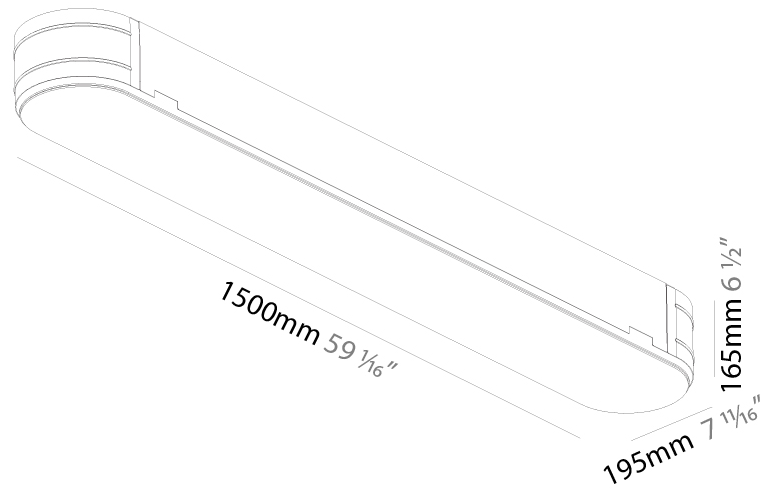

GENERAL

Series: Smoothy
Subseries: Smoothline
Partner: Prolicht
Division: Architectural
Installation: Trimless
Product Type: Ceiling Recessed
Mounting Location: Ceiling
Light Distribution: Direct

PHYSICAL

Shape: Oval
Length (mm): 1500
Length (in): 59 1/16
Width (mm): 195
Width (in): 7 11/16
Depth (mm): 165
Depth (in): 6 1/2
Ceiling Thickness (mm): 10 / 12.5 / 15 / 25 / 30
Ceiling Thickness (in): 3/8 or 1/2 or 9/16 or 1 or 1 3/16
Min. Recessing Depth (mm): 180
Min. Recessing Depth (in): 7 1/16
Weight (kg): 9.4
Weight (lbs): 20.68
Diffuser: PMMA - Opal
Fixture Material: Extruded Aluminum / Steel
Cut-out Measurements: 1535mm / 60 7/16" x 230mm / 9 1/16"
Upon Request: Unique Sizes Unique Ceiling Thickness Unique Mounting Depth Spot Inserts

ELECTRICAL

Lamp Type: LED (Zhaga Standard)
Input Wattage (W): 52.5
Total Output Wattage (W): 45
Dimming: Tri-Mode (Non-Dimming and Phase Dimming (120Vac only) and 0-10V Dimming)
Driver Included: Yes
Driver Location: Integrated
Driver Type: Constant Current - Universal
Driver Class: Class 2
Input Voltage (V): 120 - 277
Constant Current (MA): 500

LED

Color Temperature (°K): 3000 / 4000
Max. Delivered Lumen (lm): 3890 / 4280
CRI: >80 CRI
Lamp Life (hrs): 50000
Upon Request: Other CCT available

OPTICAL

RATINGS AND CERTIFICATIONS

Certified By: Certified for North American Standards
IP rating: IP20

PROJECT
TYPE
SPECIFIER
QUANTITY
DATE

1535mm x 230mm
60 7/16" x 9 1/16"

10 | 12 1/2 | 15 | 25 | 30mm
3/8" | 1/2" | 9/16" | 1" | 1 3/16"