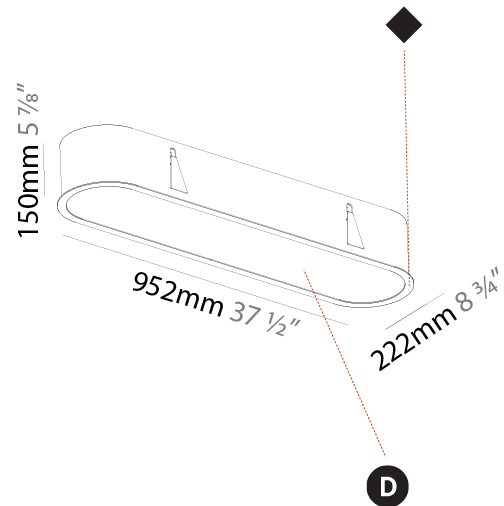

| |
|-----------|
| PROJECT |
| TYPE |
| SPECIFIER |
| QUANTITY |
| DATE |

935mm x 205mm
 36 13/16" x 8 1/16"

10 - 25mm
 3/8" - 1"

160mm
 6 5/16"

SMOOTHLINE RECESSED

A37756-

PROJECT

TYPE