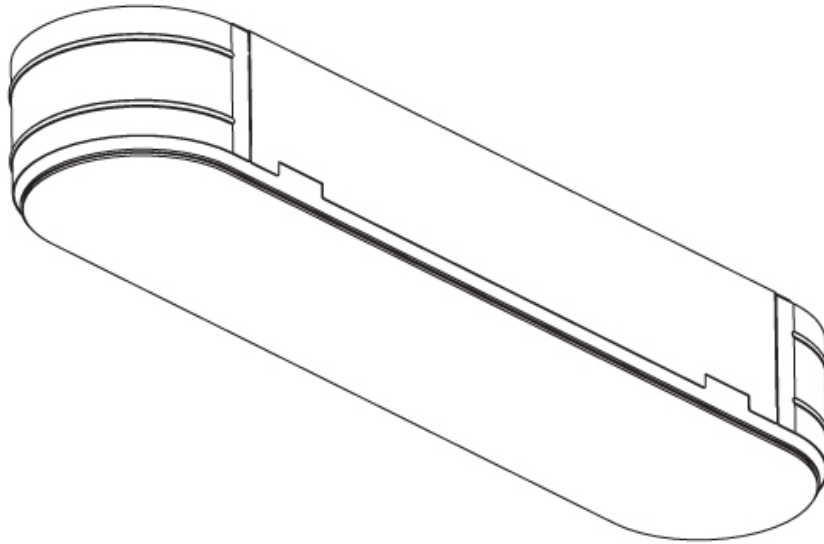

10 | 12 1/2 | 15 | 25 | 30mm
 3/8" | 1/2" | 9/16" | 1" | 3/16"

SMOOTHLINE TRIMLESS

A37516-

| | |
|-----------|-------|
| PROJECT | _____ |
| TYPE | _____ |
| SPECIFIER | _____ |
| QUANTITY | _____ |
| DATE | _____ |