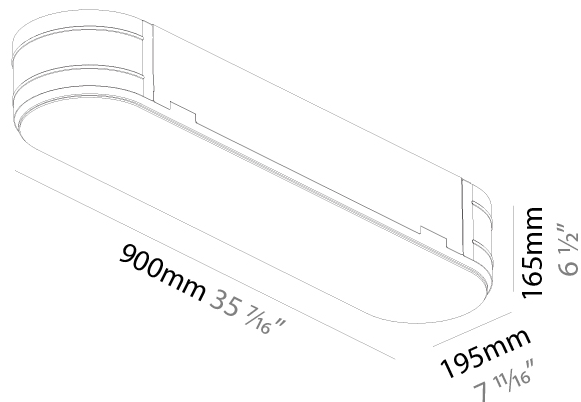

GENERAL

Series: Smoothy
Subseries: Smoothline
Brand: Prolicht
Division: Architectural
Mounting Type: Trimless
Mounting Location: Ceiling
Subcategory: Ambient

PHYSICAL

Shape: Oval
Length (mm): 900
Length (in): 35 7/16
Width (mm): 195
Width (in): 7 13/16
Depth (mm): 165
Depth (in): 6 1/2
Ceiling Thickness (mm): 10 / 12.5 / 15 / 25 / 30
Ceiling Thickness (in): 3/8 or 1/2 or 9/16 or 1 or 1 3/16
Min. Recessing Depth (mm): 180
Min. Recessing Depth (in): 7 1/16
Light Distribution: Direct
Weight (kg): 5.756
Weight (lbs): 12.66
Diffuser: PMMA - Opal
Fixture Material: Extruded Aluminum / Steel
Cut-out Measurements: 935mm / 36 15/16" x 230mm / 9 1/16"
Upon Request: Unique Sizes Unique Ceiling Thickness Unique Mounting Depth Spot Inserts

ELECTRICAL

Lamp Type: LED (Zhaga Standard)
Input Wattage (W): 31.5
Total Output Wattage (W): 27
Dimming: Tri-Mode (Non-Dimming and Phase Dimming (120Vac only) and 0-10V Dimming)
Driver Included: Yes
Driver Location: Integrated
Driver Type: Constant Current - Universal
Driver Class: Class 2
Input Voltage (V): 120 - 277
Constant Current (MA): 500

LED

Color Temperature (*K): 3000 / 3500 / 4000
Max. Delivered Lumen (lm): 2340 / 2518 / 2570
CRI: >80 CRI
Lamp Life (hrs): 50000
Upon Request: RGB-W Tunable White Special Color Temperature CRI90

OPTICAL

RATINGS AND CERTIFICATIONS

Certified By: Certified for North American Standards
IP rating: IP20

PROJECT
TYPE
SPECIFIER
QUANTITY
DATE

935mm x 230mm
36 13/16" x 9 1/16"

10 | 12 1/2 | 15 | 25 | 30mm
3/8" | 1/2" | 9/16" | 1" | 3/16"