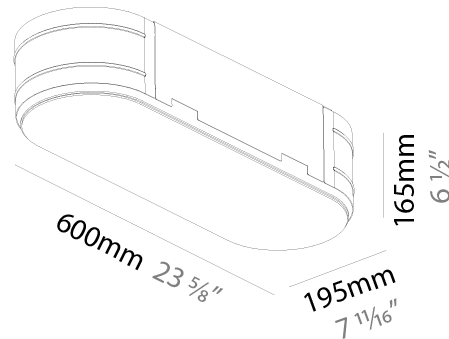

PHYSICAL

| |
|---|
| Shape: Oval |
| Length (mm): 630 |
| Length (in): 24 ¹³ / ₁₆ |
| Width (mm): 200 |
| Width (in): 7 ⁷ / ₈ |
| Height (mm): 120 |
| Height (in): 4 ³ / ₄ |
| Light Distribution: Direct |
| Weight (kg): 3.403 |
| Weight (lbs): 7.49 |
| Diffuser: PMMA - Opal or Micro-Prism |
| Fixture Finish: SSR / BKV / CWI / CRY / HAB / UFT / ITA / RUA / FTG / MYG / LOD / PUS / FRO / FUP / KIA / POP / BLS / SPG / MEY / GOH / GUM / CHC / COM / ABZ / JAG / OBR / MOS / ROR |
| Fixture Material: Extruded Aluminum / Steel |

PHYSICAL

| |
|---|
| Shape: Oval |
| Length (mm): 930 |
| Length (in): 36 5/8 |
| Width (mm): 200 |
| Width (in): 7 7/8 |
| Height (mm): 120 |
| Height (in): 4 3/4 |
| Light Distribution: Direct |
| Weight (kg): 5.108 |
| Weight (lbs): 11.24 |
| Diffuser: PMMA - Opal or Micro-Prism |
| Fixture Finish: SSR / BKV / CWI / CRY / HAB / UFT / ITA / RUA / FTG / MYG / LOD / PUS / FRO / FUP / KIA / POP / BLS / SPG / MEY / GOH / GUM / CHC / COM / ABZ / JAG / OBR / MOS / ROR |
| Fixture Material: Extruded Aluminum / Steel |

OPTICAL

RATINGS AND CERTIFICATIONS

Certified By: Certified for North American Standards
 IP rating: IP20

| |
|-----------|
| PROJECT |
| TYPE |
| SPECIFIER |
| QUANTITY |
| DATE |

635mm x 230mm
25" x 9 1/16"