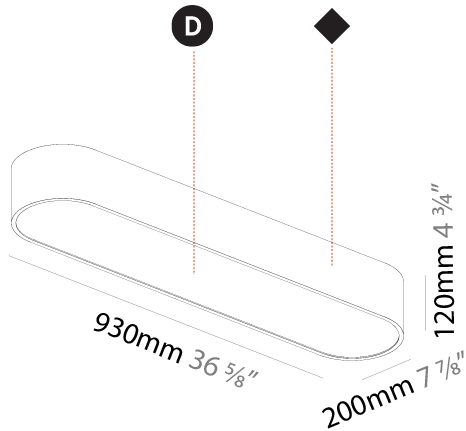

GENERAL

Series: Smoothy
Subseries: Smoothline
Brand: Prolicht
Division: Architectural
Mounting Type: Surface
Mounting Location: Ceiling
Subcategory: Ambient

PHYSICAL

Shape: Oval
Length (mm): 930
Length (in): 36 5/8
Width (mm): 200
Width (in): 7 7/8
Height (mm): 120
Height (in): 4 3/4
Light Distribution: Direct
Weight (kg): 5.108
Weight (lbs): 11.24
Diffuser: PMMA - Opal or Micro-Prism
Fixture Finish: SSR / BKV / CWI / CRY / HAB / UFT / ITA / RUA / FTG / MYG / LOD / PUS / FRO / FUP / KIA / POP / BLS / SPG / MEY / GOH / GUM / CHC / COM / ABZ / JAG / OBR / MOS / ROR
Fixture Material: Extruded Aluminum / Steel

ELECTRICAL

Lamp Type: LED (Zhaga Standard)
Input Wattage (W): 31.5
Total Output Wattage (W): 27
Dimming: Tri-Mode (Non-Dimming and Phase Dimming (120Vac only) and 0-10V Dimming)
Driver Included: Yes
Driver Location: Integrated
Driver Type: Constant Current - Universal
Driver Class: Class 2
Input Voltage (V): 120 - 277
Constant Current (MA): 500

LED

Color Temperature (°K): 3000 / 3500 / 4000
Max. Delivered Lumen (lm): 2190 / 2362 / 2410
CRI: >80 CRI
Lamp Life (hrs): 50000

OPTICAL

RATINGS AND CERTIFICATIONS

Certified By: Certified for North American Standards
IP rating: IP20

PROJECT
TYPE
SPECIFIER
QUANTITY
DATE