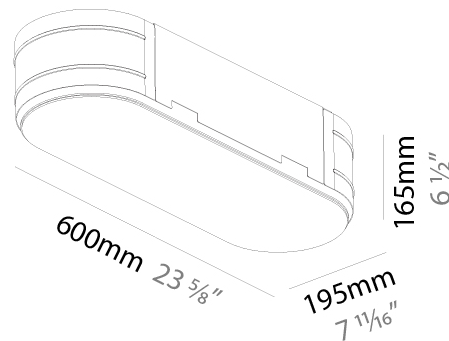

GENERAL

Series: Smoothy
Subseries: Smoothline
Brand: Prolicht
Division: Architectural
Mounting Type: Trimless
Mounting Location: Ceiling
Subcategory: Ambient

PHYSICAL

Shape: Oval
Length (mm): 600
Length (in): 23 5/8
Width (mm): 195
Width (in): 7 11/16
Depth (mm): 165
Depth (in): 6 1/2
Ceiling Thickness (mm): 10 / 12.5 / 15 / 25 / 30
Ceiling Thickness (in): 3/8 or 1/2 or 9/16 or 1 or 1 3/16
Min. Recessing Depth (mm): 180
Min. Recessing Depth (in): 7 1/16
Light Distribution: Direct
Weight (kg): 3.8
Weight (lbs): 7.6
Diffuser: PMMA - Opal
Fixture Material: Extruded Aluminum / Steel
Cut-out Measurements: 635mm / 25" x 230mm / 9 1/16"
Upon Request: Unique Sizes Unique Ceiling Thickness Unique Mounting Depth Spot Inserts

ELECTRICAL

Lamp Type: LED (Zhaga Standard)
Input Wattage (W): 20.5
Total Output Wattage (W): 18
Dimming: [Tri-Mode (Non-Dimming and Phase Dimming (120Vac only) and 0-10V Dimming)](#)
Driver Included: Yes
Driver Location: Integrated
Driver Type: Constant Current - Universal
Driver Class: Class 2
Input Voltage (V): 120 - 277
Constant Current (MA): 500

LED

[Color Temperature (°K): 3000 / 3500 / 4000](#)
Max. Delivered Lumen (lm): 1560 / 1635 / 1710
CRI: >80 CRI
Lamp Life (hrs): 50000
Upon Request: RGB-W Tunable White Special Color Temperature CRI90

OPTICAL

RATINGS AND CERTIFICATIONS

Certified By: Certified for North American Standards
IP rating: IP20

PROJECT
TYPE
SPECIFIER
QUANTITY
DATE

635mm x 230mm
25" x 9 1/16"

10 | 12 1/2 | 15 | 25 | 30mm
3/8" | 1/2" | 9/16" | 1" | 3/16"