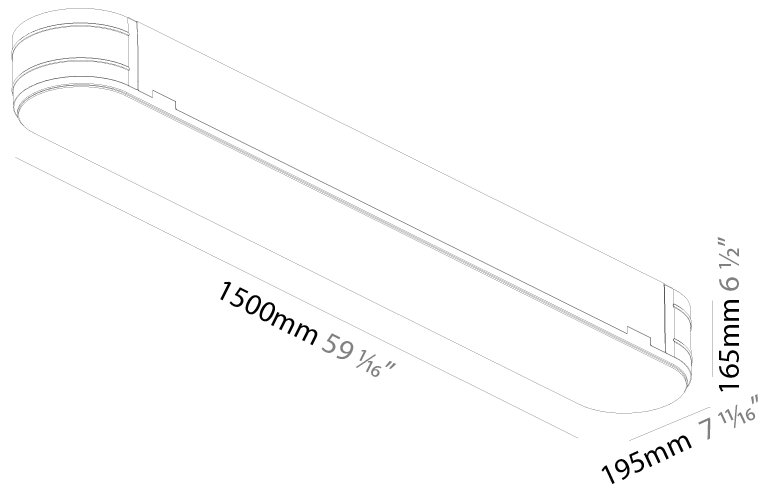

GENERAL

Series: Smoothy
Subseries: Smoothline
Brand: Prolicht
Division: Architectural
Mounting Type: Trimless
Mounting Location: Ceiling
Subcategory: Ambient

PHYSICAL

Shape: Oval
Length (mm): 1500
Length (in): 59 1/16
Width (mm): 195
Width (in): 7 11/16
Depth (mm): 165
Depth (in): 6 1/2
Ceiling Thickness (mm): 10 / 12.5 / 15 / 25 / 30
Ceiling Thickness (in): 3/8 or 1/2 or 9/16 or 1 or 1 3/16
Min. Recessing Depth (mm): 180
Min. Recessing Depth (in): 7 1/16
Light Distribution: Direct
Weight (kg): 9.4
Weight (lbs): 20.68
Diffuser: PMMA - Opal
Fixture Material: Extruded Aluminum / Steel
Cut-out Measurements: 1535mm / 60 7/16" x 230mm / 9 1/16"
Upon Request: Unique Sizes Unique Ceiling Thickness Unique Mounting Depth Spot Inserts

ELECTRICAL

Lamp Type: LED (Zhaga Standard)
Input Wattage (W): 52.5
Total Output Wattage (W): 45
Dimming: Tri-Mode (Non-Dimming and Phase Dimming (120Vac only) and 0-10V Dimming)
Driver Included: Yes
Driver Location: Integrated
Driver Type: Constant Current - Universal
Driver Class: Class 2
Input Voltage (V): 120 - 277
Constant Current (MA): 500

LED

Color Temperature (*K): 3000 / 3500 / 4000
Max. Delivered Lumen (lm): 3890 / 4194 / 4280
CRI: >80 CRI
Lamp Life (hrs): 50000
Upon Request: RGB-W Tunable White Special Color Temperature CRI90

OPTICAL

RATINGS AND CERTIFICATIONS

Certified By: Certified for North American Standards
IP rating: IP20

PROJECT
TYPE
SPECIFIER
QUANTITY
DATE

1535mm x 230mm
60 7/16" x 9 1/16"

10 | 12 1/2 | 15 | 25 | 30mm
3/8" | 1/2" | 9/16" | 1" | 1 3/16"