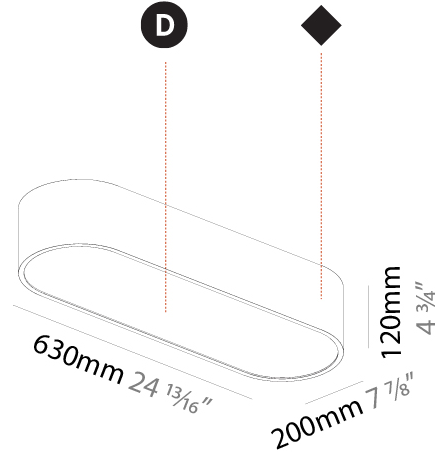

GENERAL

Series: Smoothy
Subseries: Smoothline
Brand: Prolicht
Division: Architectural
Mounting Type: Surface
Mounting Location: Ceiling
Subcategory: Ambient

PHYSICAL

Shape: Oval
Length (mm): 630
Length (in): 24 ¹³/₁₆
Width (mm): 200
Width (in): 7 ⁷/₈
Height (mm): 120
Height (in): 4 ³/₄
Light Distribution: Direct
Weight (kg): 3.403
Weight (lbs): 7.49
Diffuser: PMMA - Opal or Micro-Prism
Fixture Finish: SSR / BKV / CWI / CRY / HAB / UFT / ITA / RUA / FTG / MYG / LOD / PUS / FRO / FUP / KIA / POP / BLS / SPG / MEY / GOH / GUM / CHC / COM / ABZ / JAG / OBR / MOS / ROR
Fixture Material: Extruded Aluminum / Steel

ELECTRICAL

Lamp Type: LED (Zhaga Standard)
Input Wattage (W): 21
Total Output Wattage (W): 18
Dimming: Tri-Mode (Non-Dimming and Phase Dimming (120Vac only) and 0-10V Dimming)
Driver Included: Yes
Driver Location: Integrated
Driver Type: Constant Current - Universal
Driver Class: Class 2
Input Voltage (V): 120 - 277
Constant Current (MA): 500

LED

Color Temperature (°K): 3000 / 3500 / 4000
Max. Delivered Lumen (lm): 1460 / 1568 / 1600
CRI: >80 CRI
Lamp Life (hrs): 50000

OPTICAL

RATINGS AND CERTIFICATIONS

Certified By: Certified for North American Standards
IP rating: IP20

PROJECT
TYPE
SPECIFIER
QUANTITY
DATE