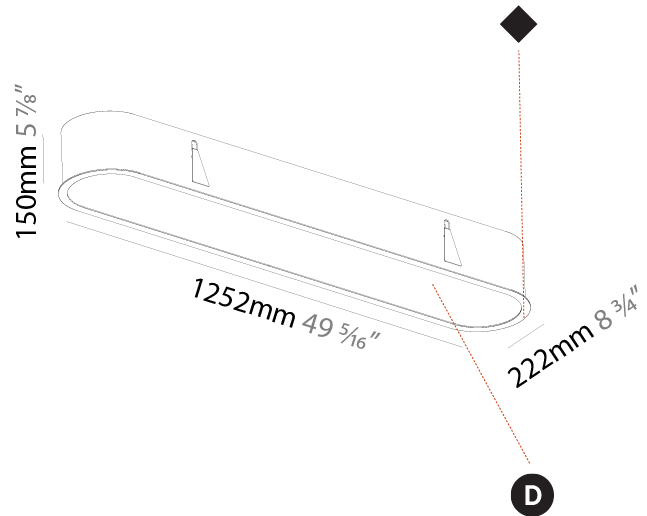

PROJECT
TYPE
SPECIFIER
QUANTITY
DATE

1235mm x 205mm
 48 5/8" x 8 1/16"

10 - 25mm
 3/8" - 1"

160mm
 6 5/16"

SMOOTHLINE RECESSED

A37757-

PROJECT	_____
TYPE	_____
SPECIFIER	_____
QUANTITY	_____
DATE	_____

SMOOTHLINE RECESSED