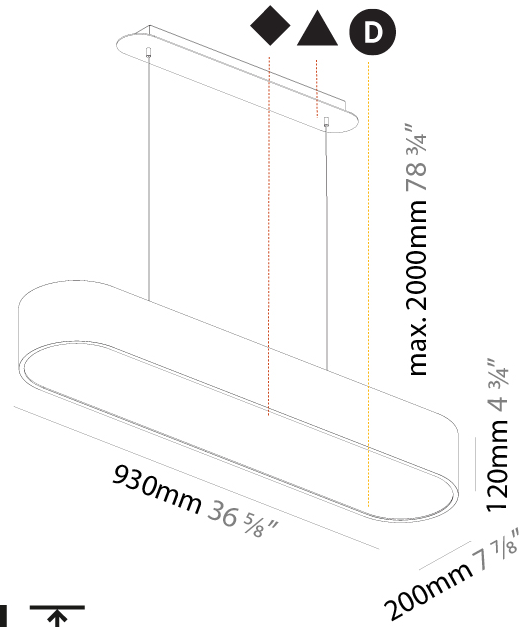

GENERAL

Series: Smoothy
Subseries: Smoothline
Brand: Prolicht
Division: Architectural
Mounting Type: Suspension
Mounting Location: Ceiling
Subcategory: Ambient

PHYSICAL

Shape: Oval
Length (mm): 930
Length (in): 36 5/8
Width (mm): 200
Width (in): 7 7/8
Height (mm): 120
Height (in): 4 3/4
Max. Overall Height (mm): 2120
Max. Overall Height (in): 82 1/2
Light Distribution: Direct
Weight (kg): 6.973
Weight (lbs): 15.34
Diffuser: PMMA - Opal or Micro-Prism
Fixture Finish: SSR / BKV / CWI / CRY / HAB / UFT / ITA / RUA / FTG / MYG / LOD / PUS / FRO / FUP / KIA / POP / BLS / SPG / MEY / GOH / GUM / CHC / COM / ABZ / JAG / OBR / MOS / ROR
Fixture Material: Extruded Aluminum / Steel
Cable Details: 2000mm / 78 3/4"

ELECTRICAL

Lamp Type: LED (Zhaga Standard)
Input Wattage (W): 31.5
Total Output Wattage (W): 27
Dimming: Tri-Mode (Non-Dimming and Phase Dimming (120Vac only) and 0-10V Dimming)
Driver Included: Yes
Driver Location: Integrated
Driver Type: Constant Current - Universal
Driver Class: Class 2
Input Voltage (V): 120 - 277
Constant Current (MA): 500

LED

Number of LEDs: 9
Color Temperature (°K): 3000 / 3500 / 4000
Max. Delivered Lumen (lm): 2190 / 2362 / 2410
Nominal Lumen (lm): 3285lm
CRI: >80 CRI
Lamp Life (hrs): 50000

OPTICAL

RATINGS AND CERTIFICATIONS

Certified By: Certified for North American Standards
IP rating: IP20