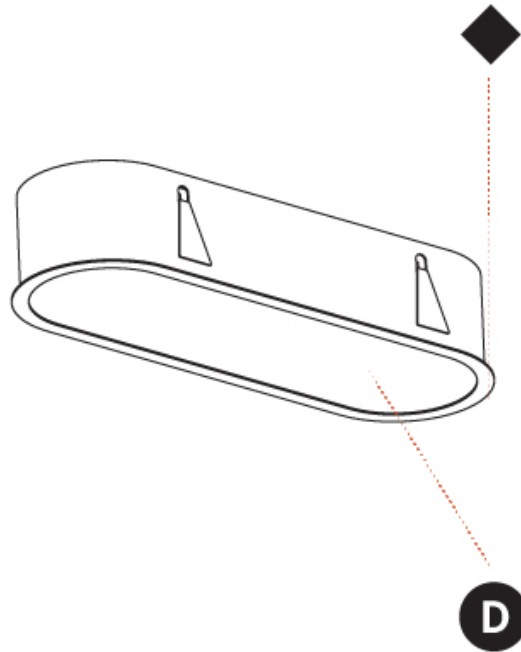

SMOOTHLINE RECESSED

A37749-

PROJECT

TYPE

SPECIFIER

QUANTITY

DATE

A