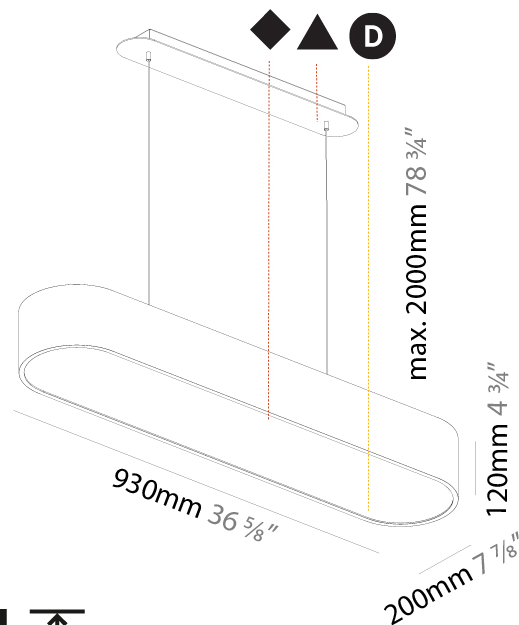

GENERAL

Series: Smoothy
Subseries: Smoothline
Partner: Prolicht
Division: Architectural
Installation: Suspension
Product Type: Pendant
Mounting Location: Ceiling
Light Distribution: Direct

PHYSICAL

Shape: Oval
Length (mm): 930
Length (in): 36 5/8
Width (mm): 200
Width (in): 7 7/8
Height (mm): 120
Height (in): 4 3/4
Max. Overall Height (mm): 2120
Max. Overall Height (in): 82 1/2
Weight (kg): 6.973
Weight (lbs): 15.34
Diffuser: PMMA - Opal or Micro-Prism
Fixture Finish: SSR / BKV / CWI / CRY / HAB / UFT / ITA / RUA / FTG / MYG / LOD / PUS / FRO / FUP / KIA / POP / BLS / SPG / MEY / GOH / CHC / COM / ABZ / JAG / OBR / MOS / ROR
Fixture Material: Extruded Aluminum / Steel
Cable Details: 2000mm / 78 3/4"

ELECTRICAL

Lamp Type: LED (Zhaga Standard)
Input Wattage (W): 31.5
Total Output Wattage (W): 27
Dimming: Tri-Mode (Non-Dimming and Phase Dimming (120Vac only) and 0-10V Dimming)
Driver Included: Yes
Driver Location: Integrated
Driver Type: Constant Current - Universal
Driver Class: Class 2
Input Voltage (V): 120 - 277
Constant Current (MA): 500

LED

Number of LEDs: 9
Color Temperature (°K): 3000 / 4000
Max. Delivered Lumen (lm): 2190 / 2410
CRI: >80 CRI
Lamp Life (hrs): 50000
Upon Request: Other CCT available

OPTICAL

RATINGS AND CERTIFICATIONS

Certified By: Certified for North American Standards
IP rating: IP20