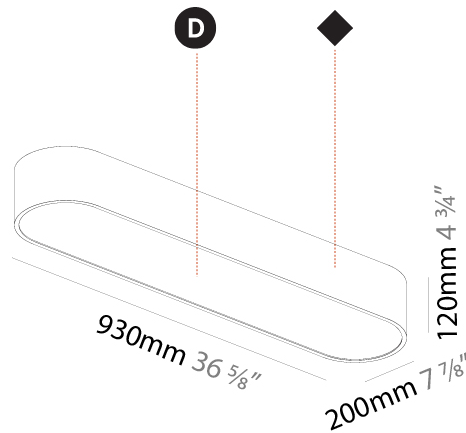

GENERAL

Series: Smoothy
Subseries: Smoothline
Partner: Prolicht
Division: Architectural
Installation: Surface
Product Type: Ceiling Surface
Mounting Location: Ceiling
Light Distribution: Direct

PHYSICAL

Shape: Oval
Length (mm): 930
Length (in): 36 ⁵/₈
Width (mm): 200
Width (in): 7 ⁷/₈
Height (mm): 120
Height (in): 4 ³/₄
Weight (kg): 5.108
Weight (lbs): 11.24
Diffuser: PMMA - Opal or Micro-Prism
Fixture Finish: SSR / BKV / CWI / CRY / HAB / UFT / ITA / RUA / FTG / MYG / LOD / PUS / FRO / FUP / KIA / POP / BLS / SPG / MEY / GOH / CHC / COM / ABZ / JAG / OBR / MOS / ROR
Fixture Material: Extruded Aluminum / Steel

ELECTRICAL

Lamp Type: LED (Zhaga Standard)
Input Wattage (W): 31.5
Total Output Wattage (W): 27
Dimming: Tri-Mode (Non-Dimming and Phase Dimming (120Vac only) and 0-10V Dimming)
Driver Included: Yes
Driver Location: Integrated
Driver Type: Constant Current - Universal
Driver Class: Class 2
Input Voltage (V): 120 - 277
Constant Current (MA): 500

LED

Color Temperature (°K): 3000 / 4000
Max. Delivered Lumen (lm): 2190 / 2410
CRI: >80 CRI
Lamp Life (hrs): 50000
Upon Request: Other CCT available

OPTICAL

RATINGS AND CERTIFICATIONS

Certified By: Certified for North American Standards
IP rating: IP20

PROJECT
TYPE
SPECIFIER
QUANTITY
DATE