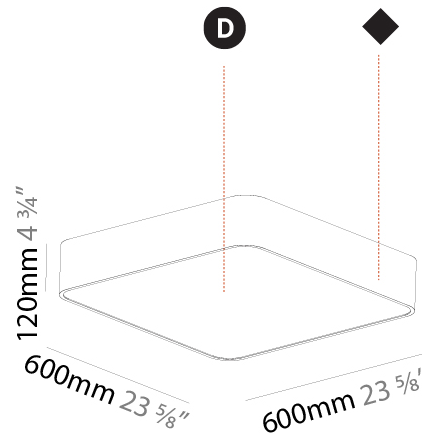

GENERAL

Series: Smoothy
Subseries: Smoothy Standard
Partner: Prolicht
Division: Architectural
Installation: Surface
Product Type: Ceiling Surface
Mounting Location: Ceiling
Light Distribution: Direct

PHYSICAL

Shape: Square
Length (mm): 600
Length (in): 23 5/8
Width (mm): 600
Width (in): 23 5/8
Height (mm): 120
Height (in): 4 3/4
Weight (kg): 11.315
Weight (lbs): 24.89
Diffuser: [PMMA - Opal or Micro-Prism](#)
Fixture Finish: [SSR / BKV / CWI / CRY / HAB / UFT / ITA / RUA / FTG / MYG / LOD / PUS / FRO / FUP / KIA / POP / BLS / SPG / MEY / GOH / CHC / COM / ABZ / JAG / OBR / MOS / ROR](#)
Fixture Material: [Extruded Aluminum / Steel](#)

ELECTRICAL

Lamp Type: LED (Zhaga Standard)
Input Wattage (W): 55
Total Output Wattage (W): 49.7
Dimming: [Non-Dimmable](#)
Driver Included: Yes
Driver Location: Integrated
Driver Type: [Constant Current - Universal](#)
Driver Class: [Class 2](#)
Input Voltage (V): 120 - 277
Constant Current (mA): 350
Upon Request: (Not included - see components) Integral: 0-10Vdc dimming / Phase dimming 120Vac only

LED

[Color Temperature (°K): 3000 / 4000](#)
Max. Delivered Lumen (lm): 5520 / 5720
CRI: >80 CRI
Efficiency (%): 0.867
Lamp Life (hrs): 50000
Upon Request: Other CCT available

OPTICAL

RATINGS AND CERTIFICATIONS

Certified By: Certified for North American Standards
IP rating: IP20