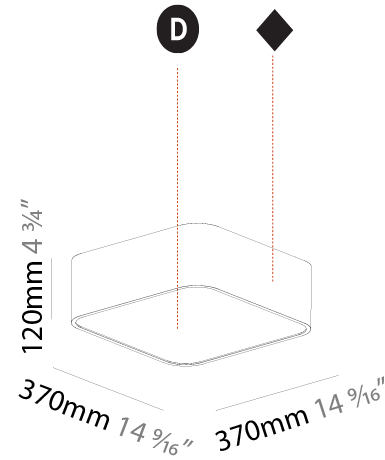

GENERAL

Series: Smoothy
Subseries: Smoothy Standard
Partner: Prolicht
Division: Architectural
Installation: Surface
Product Type: Ceiling Surface
Mounting Location: Ceiling
Light Distribution: Direct

PHYSICAL

Shape: Square
Length (mm): 370
Length (in): 14 ⁹/₁₆
Width (mm): 370
Width (in): 14 ⁹/₁₆
Height (mm): 120
Height (in): 4 ³/₄
Weight (kg): 3.458
Weight (lbs): 7.61
Diffuser: PMMA - Opal or Micro-Prism
Fixture Finish: SSR / BKV / CWI / CRY / HAB / UFT / ITA / RUA / FTG / MYG / LOD / PUS / FRO / FUP / KIA / POP / BLS / SPG / MEY / GOH / CHC / COM / ABZ / JAG / OBR / MOS / ROR
Fixture Material: Extruded Aluminum / Steel

ELECTRICAL

Lamp Type: LED (Zhaga Standard)
Input Wattage (W): 13.2
Total Output Wattage (W): 12
Dimming: Non-Dimmable
Driver Included: Yes
Driver Location: Integrated
Driver Type: Constant Current -Universal
Driver Class: Class 2
Input Voltage (V): 120 - 277
Constant Current (MA): 350
Upon Request: 0-10Vdc dimming / Phase dimming 120Vac only

LED

Color Temperature (°K): 3000 / 4000
Max. Delivered Lumen (lm): 1380 / 1430
CRI: >80 CRI
Efficiency (%): 0.867
Lamp Life (hrs): 50000
Upon Request: Other CCT available

OPTICAL

RATINGS AND CERTIFICATIONS

Certified By: Certified for North American Standards
IP rating: IP20

PROJECT
TYPE
SPECIFIER
QUANTITY
DATE