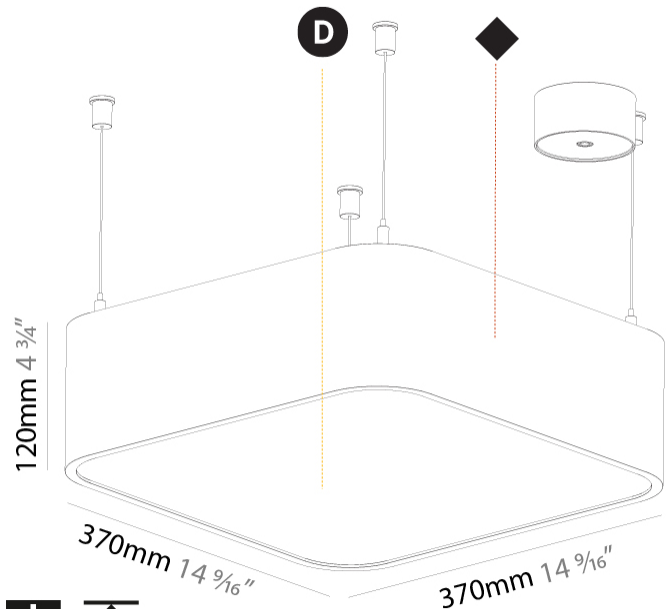

GENERAL

Series: Smoothy
Subseries: Smoothy Standard
Partner: Prolicht
Division: Architectural
Installation: Suspension
Product Type: Pendant
Mounting Location: Ceiling
Light Distribution: Direct

PHYSICAL

Shape: Square
Length (mm): 370
Length (in): 14 9/16
Width (mm): 370
Width (in): 14 9/16
Height (mm): 120
Height (in): 4 3/4
Max. Overall Height (mm): 2120
Max. Overall Height (in): 83 7/16
Weight (kg): 4.15
Weight (lbs): 9.13
Diffuser: PMMA - Opal or Micro-Prism
Fixture Finish: SSR / BKV / CWI / CRY / HAB / UFT / ITA / RUA / FTG / MYG / LOD / PUS / FRO / FUP / KIA / POP / BLS / SPG / MEY / GOH / CHC / COM / ABZ / JAG / OBR / MOS / ROR
Fixture Material: Extruded Aluminum / Steel
Cable Details: 2000mm / 78 3/4"

ELECTRICAL

Lamp Type: LED (Zhaga Standard)
Input Wattage (W): 12
Total Output Wattage (W): 10
Dimming: Non-Dimmable
Driver Included: Yes
Driver Location: Integrated
Driver Type: Constant Current - Universal
Driver Class: Class 2
Input Voltage (V): 120 - 277
Constant Current (MA): 350
Upon Request: (Not included - see components) Integral: 0-10Vdc dimming / Phase dimming 120Vac only

LED

Color Temperature (°K): 3000 / 4000
Max. Delivered Lumen (lm): 1380 / 1430
CRI: >80 CRI
Efficiency (%): 82.7
Lamp Life (hrs): 50000
Upon Request: Other CCT available

OPTICAL

RATINGS AND CERTIFICATIONS

Certified By: Certified for North American Standards
IP rating: IP20