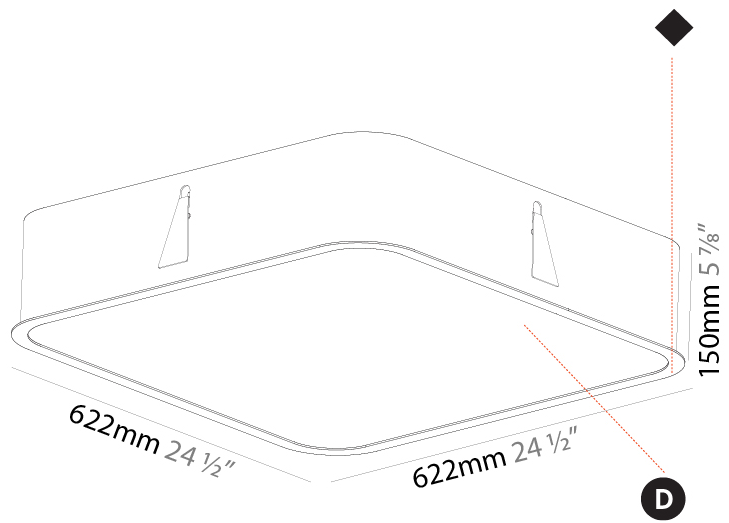

PHYSICAL

Shape: Square
Length (mm): 622
Length (in): 24 1/2
Width (mm): 622
Width (in): 24 1/2
Height (mm): 150
Height (in): 5 7/8
Ceiling Thickness (mm): 10 / 12.5 / 15 / 25
Ceiling Thickness (in): 3/8 or 1/2 or 9/16 or 1
Min. Recessing Depth (mm): 160
Min. Recessing Depth (in): 6 5/16
Weight (kg): 12.317
Weight (lbs): 27.10
Diffuser: PMMA - Opal or Micro-Prism
Fixture Finish: SSR / BKV / CWI / CRY / HAB / UFT / ITA / RUA / FTG / MYG / LOD / PUS / FRO / FUP / KIA / POP / BLS / SPG / MEY / GOH / CHC / COM / ABZ / JAG / OBR / MOS / ROR
Fixture Material: Extruded Aluminum / Steel
Cut-out Measurements: 605mm / 23 13/16" x 605mm / 23 13/16"

ELECTRICAL

Lamp Type: LED (Zhaga Standard)
Input Wattage (W): 55
Total Output Wattage (W): 49.7
Dimming: Non-Dimmable
Driver Included: Yes
Driver Location: Integrated
Driver Type: Constant Current - Universal
Driver Class: Class 2
Input Voltage (V): 120 - 277
Constant Current (MA): 350
Upon Request: (Not included - see components) Integral: 0-10Vdc dimming / Phase dimming 120Vac only

LED

Color Temperature (°K): 3000 / 4000
Max. Delivered Lumen (lm): 5520 / 5720
CRI: >80 CRI
Efficiency (%): 0.827
Lamp Life (hrs): 50000
Upon Request: Other CCT available

OPTICAL

RATINGS AND CERTIFICATIONS

Certified By: Certified for North American Standards
IP rating: IP20

605mm x 605mm
23 13/16" x 23 13/16"

10 - 25mm
3/8" - 1"

160mm
6 5/16"