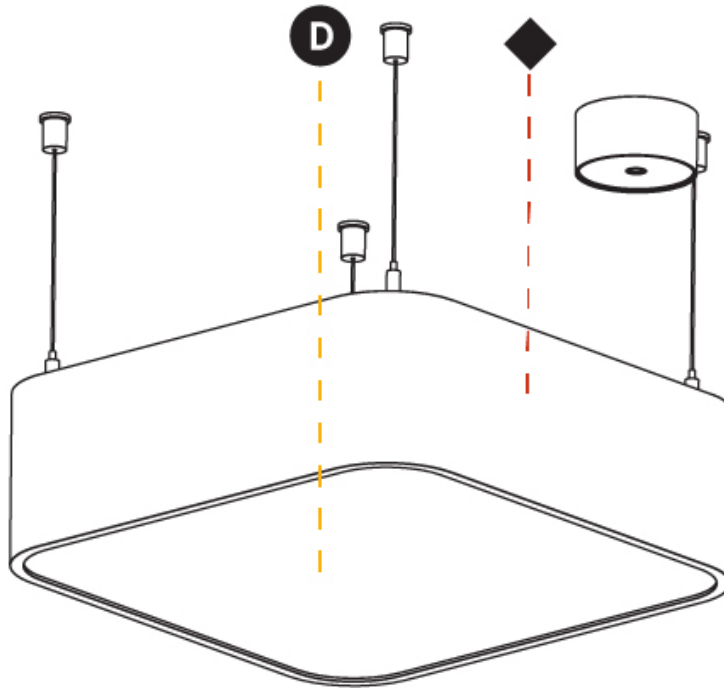

SMOOTHY STANDARD SUSPENSION

A31672-

PROJECT _____

TYPE _____

SPECIFIER _____

QUANTITY _____

DATE _____