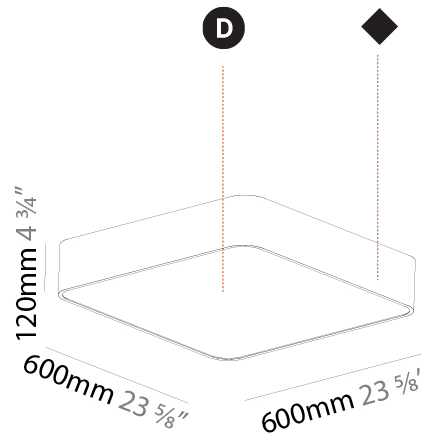

GENERAL

Series: Smoothy
Subseries: Smoothy Standard
Brand: Prolicht
Division: Architectural
Mounting Type: Surface
Mounting Location: Ceiling
Subcategory: Ambient

PHYSICAL

Shape: Square
Length (mm): 600
Length (in): 23 5/8
Width (mm): 600
Width (in): 23 5/8
Height (mm): 120
Height (in): 4 3/4
Light Distribution: Direct
Weight (kg): 11.315
Weight (lbs): 24.89
Diffuser: [PMMA - Opal or Micro-Prism](#)
Fixture Finish: [SSR / BKV / CWI / CRY / HAB / UFT / ITA / RUA / FTG / MYG / LOD / PUS / FRO / FUP / KIA / POP / BLS / SPG / MEY / GOH / GUM / CHC / COM / ABZ / JAG / OBR / MOS / ROR](#)
Fixture Material: [Extruded Aluminum / Steel](#)

ELECTRICAL

Lamp Type: LED (Zhaga Standard)
Input Wattage (W): 55
Total Output Wattage (W): 49.7
Dimming: [Non-Dimmable](#)
Driver Included: Yes
Driver Location: Integrated
Driver Type: Constant Current - Universal
Driver Class: Class 2
Input Voltage (V): 120 - 277
Constant Current (MA): 350
Upon Request: (Not included - see components) Integral: 0-10Vdc dimming / Phase dimming 120Vac only

LED

Color Temperature (°K): [3000 / 3500 / 4000](#)
Max. Delivered Lumen (lm): 5520 / 5606 / 5720
CRI: >80 CRI
Efficiency (%): 0.867
Lamp Life (hrs): 50000

OPTICAL

RATINGS AND CERTIFICATIONS

Certified By: Certified for North American Standards
IP rating: IP20

PROJECT
TYPE
SPECIFIER
QUANTITY
DATE