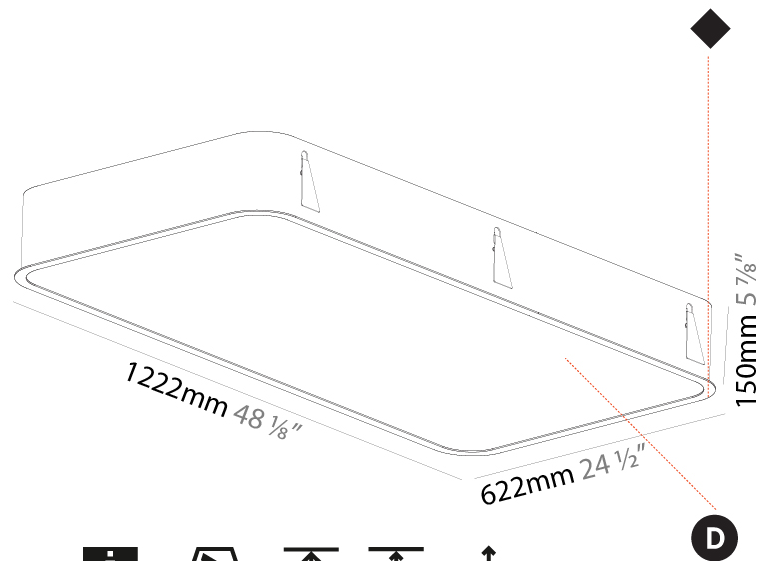

GENERAL

Series: Smoothy
Subseries: Smoothy Standard
Partner: Prolicht
Division: Architectural
Installation: Recessed
Product Type: Ceiling Recessed
Mounting Location: Ceiling
Light Distribution: Direct

PHYSICAL

Shape: Square
Length (mm): 1222
Length (in): 48 1/8
Width (mm): 622
Width (in): 24 1/2
Height (mm): 150
Height (in): 5 7/8
Ceiling Thickness (mm): 10 / 12.5 / 15 / 25
Ceiling Thickness (in): 3/8 or 1/2 or 9/16 or 1
Min. Recessing Depth (mm): 160
Min. Recessing Depth (in): 6 5/16
Weight (kg): 24.4
Weight (lbs): 53.68
Diffuser: PMMA - Opal or Micro-Prism
Fixture Finish: SSR / BKV / CWI / CRY / HAB / UFT / ITA / RUA / FTG / MYG / LOD / PUS / FRO / FUP / KIA / POP / BLS / SPG / MEY / GOH / CHC / COM / ABZ / JAG / OBR / MOS / ROR
Fixture Material: Extruded Aluminum / Steel
Cut-out Measurements: 1205mm / 47 7/16" x 605mm / 23 13/16"

ELECTRICAL

Lamp Type: LED (Zhaga Standard)
Input Wattage (W): 108.9
Total Output Wattage (W): 99
Dimming: Non-Dimmable
Driver Included: Yes
Driver Location: Integrated
Driver Type: Constant Current - Universal
Driver Class: Class 2
Input Voltage (V): 120 - 277
Constant Current (MA): 450

LED

Color Temperature (°K): 3000 / 4000
Max. Delivered Lumen (lm): 11050 / 11450
CRI: >80 CRI
Efficiency (%): 0.827
Lamp Life (hrs): 50000
Upon Request: Other CCT available

OPTICAL

RATINGS AND CERTIFICATIONS

Certified By: Certified for North American Standards
IP rating: IP20