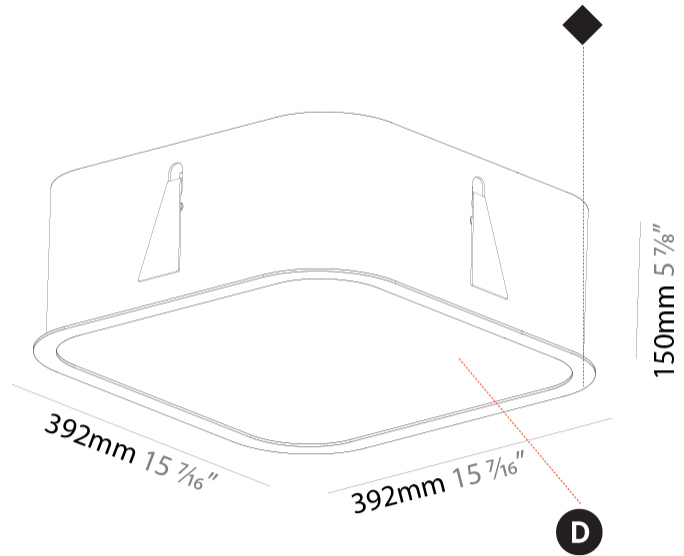

PHYSICAL

Shape: Square
Length (mm): 392
Length (in): 15 7/16
Width (mm): 392
Width (in): 15 7/16
Height (mm): 150
Height (in): 5 7/8
Ceiling Thickness (mm): 10 / 12.5 / 15 / 25
Ceiling Thickness (in): 3/8 or 1/2 or 9/16 or 1
Min. Recessing Depth (mm): 160
Min. Recessing Depth (in): 6 5/16
Weight (kg): 4.341
Weight (lbs): 9.57
Diffuser: PMMA - Opal or Micro-Prism
Fixture Finish: SSR / BKV / CWI / CRY / HAB / UFT / ITA / RUA / FTG / MYG / LOD / PUS / FRO / FUP / KIA / POP / BLS / SPG / MEY / GOH / CHC / COM / ABZ / JAG / OBR / MOS / ROR
Fixture Material: Extruded Aluminum / Steel
Cut-out Measurements: 375mm / 14 3/4" x 375mm / 14 3/4"

ELECTRICAL

Lamp Type: LED (Zhaga Standard)
Input Wattage (W): 13.2
Total Output Wattage (W): 12
Dimming: Non-Dimmable
Driver Included: Yes
Driver Location: Integrated
Driver Type: Constant Current - Universal
Driver Class: Class 2
Input Voltage (V): 120 - 277
Constant Current (MA): 350
Upon Request: (Not included - see components) Integral: 0-10Vdc dimming / Phase dimming 120Vac only

LED

Color Temperature (°K): 3000 / 4000
Max. Delivered Lumen (lm): 1380 / 1430
CRI: >80 CRI
Efficiency (%): 0.827
Lamp Life (hrs): 50000
Upon Request: Other CCT available

OPTICAL

RATINGS AND CERTIFICATIONS

Certified By: Certified for North American Standards
IP rating: IP20

375mm x 375mm
14 3/4" x 14 3/4"

10 - 25mm
3/8" - 1"

160mm
6 5/16"