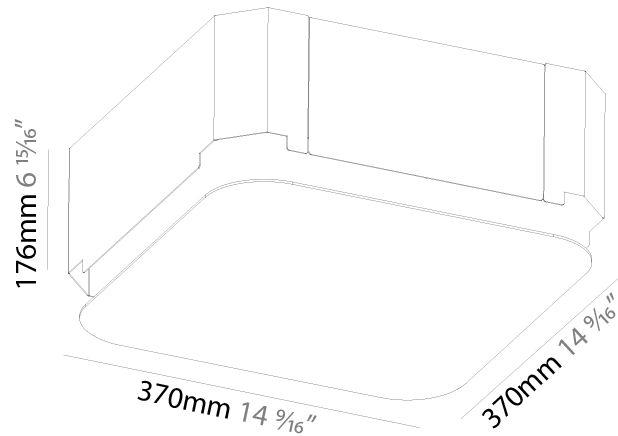

PHYSICAL

Shape: Square
Length (mm): 370
Length (in): 14 ⁹/₁₆"
Width (mm): 370
Width (in): 14 ⁹/₁₆"
Depth (mm): 176
Depth (in): 6 ¹⁵/₁₆"
Ceiling Thickness (mm): 10 / 12.5 / 15 / 25 / 30
Ceiling Thickness (in): 3/8 or 1/2 or 9/16 or 1 or 1 3/16
Min. Recessing Depth (mm): 200
Min. Recessing Depth (in): 7 ⁷/₈"
Light Distribution: Direct
Weight (kg): 4.236
Weight (lbs): 9.32
Diffuser: PMMA - Opal
Fixture Material: Extruded Aluminum / Steel
Cut-out Measurements: 405mm / 15 15/16" x 405mm 15 15/16"
Upon Request: Unique Sizes Unique Ceiling Thickness Unique Mounting Depth Spot Inserts

ELECTRICAL

Lamp Type: LED (Zhaga Standard)
Input Wattage (W): 13.2
Total Output Wattage (W): 12.4
Dimming: [Non-Dimmable](#)
Driver Included: Yes
Driver Location: Integrated
Driver Type: Constant Current - Universal
Driver Class: Class 2
Input Voltage (V): 120 - 277
Constant Current (MA): 350
Upon Request: (Not included - see components) Integral: 0-10Vdc dimming / Phase dimming 120Vac only

LED

[Color Temperature (°K): 3000 / 3500 / 4000](#)
Max. Delivered Lumen (lm): 1090 / 1107 / 1130
CRI: >80 CRI
Efficiency (%): 0.804
Lamp Life (hrs): 50000
Upon Request: RGB-W Tunable White Special Color Temperature CRI90

OPTICAL

RATINGS AND CERTIFICATIONS

Certified By: Certified for North American Standards
IP rating: IP20

200mm 7 ⁷/₈" 405mm x 405mm 15 15/16" x 15 15/16" 10 | 12 1/2 | 15 | 25 | 30mm 3/8" 1/2" 9/16" 1" 1 3/16"