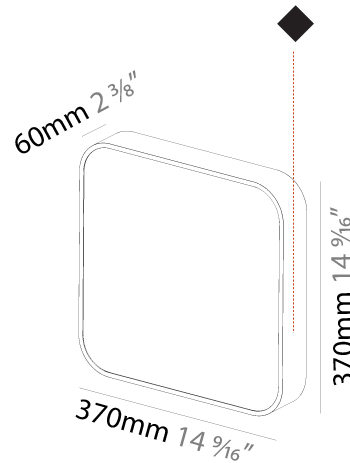

GENERAL

Series: Smoothy
Subseries: Smoothy Flat
Brand: Prolicht
Division: Architectural
Mounting Type: Surface
Mounting Location: Ceiling
Subcategory: Ambient

PHYSICAL

Shape: Square
Length (mm): 370
Length (in): 14 ⁹/₁₆
Height (mm): 370
Depth (mm): 60
Height (in): 14 ⁹/₁₆
Depth (in): 2 ³/₈
Light Distribution: Direct
Weight (kg): 3.16
Weight (lbs): 6.94
Diffuser: PMMA - Opal
Fixture Finish: SSR / BKV / CWI / CRY / HAB / UFT / ITA / RUA / FTG / MYG / LOD / PUS / FRO / FUP / KIA / POP / BLS / SPG / MEY / GOH / GUM / CHC / COM / ABZ / JAG / OBR / MOS / ROR
Fixture Material: Extruded Aluminum / Steel

ELECTRICAL

Lamp Type: LED (Zhaga Standard)
Input Wattage (W): 13.2
Total Output Wattage (W): 12
Dimming: Non-Dimmable
Driver Included: Yes
Driver Location: Integrated
Driver Type: Constant Current - Universal
Driver Class: Class 2
Input Voltage (V): 120 - 277
Constant Current (MA): 350
Upon Request: (Not included - see components) Integral: 0-10Vdc dimming / Phase dimming 120Vac only

LED

Color Temperature (°K): 3000 / 3500 / 4000
Max. Delivered Lumen (lm): 1200 / 1225 / 1250
CRI: >80 CRI
Lamp Life (hrs): 50000

OPTICAL

RATINGS AND CERTIFICATIONS

Certified By: Certified for North American Standards
IP rating: IP20