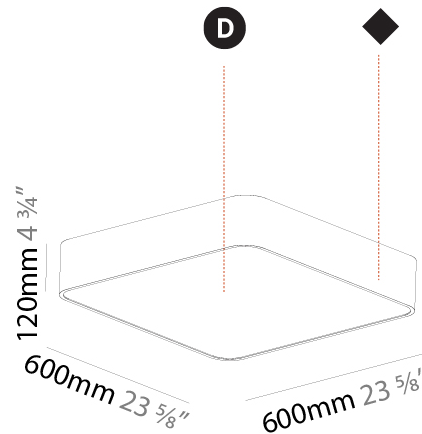

GENERAL

Series: Smoothy
Subseries: Smoothy Standard
Brand: Prolicht
Division: Architectural
Mounting Type: Surface
Mounting Location: Ceiling
Subcategory: Ambient

PHYSICAL

Shape: Square
Length (mm): 600
Length (in): 23 5/8
Width (mm): 600
Width (in): 23 5/8
Height (mm): 120
Height (in): 4 3/4
Light Distribution: Direct
Weight (kg): 11.315
Weight (lbs): 24.89
Diffuser: PMMA - Opal or Micro-Prism
Fixture Finish: SSR / BKV / CWI / CRY / HAB / UFT / ITA / RUA / FTG / MYG / LOD / PUS / FRO / FUP / KIA / POP / BLS / SPG / MEY / GOH / GUM / CHC / COM / ABZ / JAG / OBR / MOS / ROR
Fixture Material: Extruded Aluminum / Steel

ELECTRICAL

Lamp Type: LED (Zhaga Standard)
Input Wattage (W): 55
Total Output Wattage (W): 49.7
Dimming: Non-Dimmable
Driver Included: Yes
Driver Location: Integrated
Driver Type: Constant Current - Universal
Driver Class: Class 2
Input Voltage (V): 120 - 277
Constant Current (MA): 350
Upon Request: (Not included - see components) Integral: 0-10Vdc dimming / Phase dimming 120Vac only

LED

Color Temperature (°K): 3000 / 3500 / 4000
Max. Delivered Lumen (lm): 5520 / 5606 / 5720
CRI: >80 CRI
Efficiency (%): 0.867
Lamp Life (hrs): 50000

OPTICAL

RATINGS AND CERTIFICATIONS

Certified By: Certified for North American Standards
IP rating: IP20