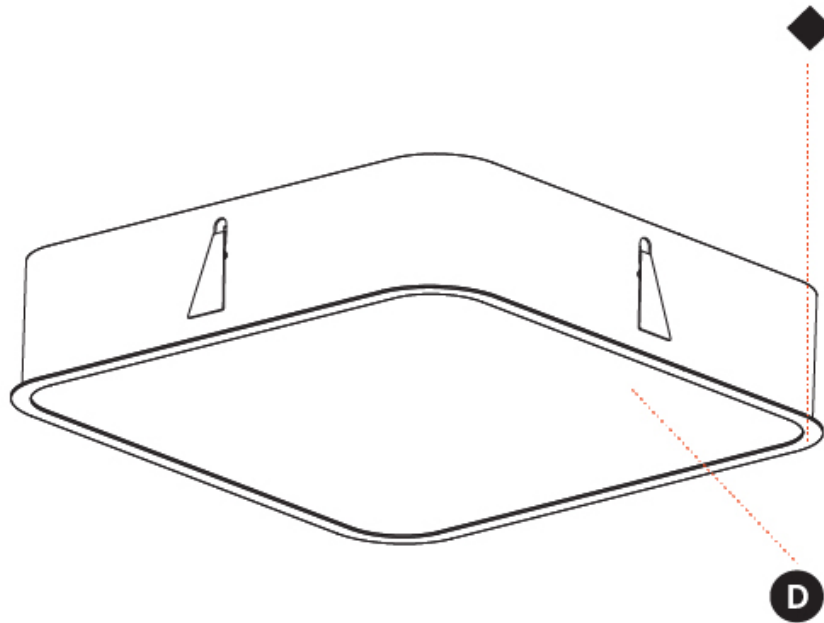

SMOOTHY STANDARD RECESSED

A37599-

PROJECT	_____
TYPE	_____
SPECIFIER	_____
QUANTITY	_____
DATE	_____

A