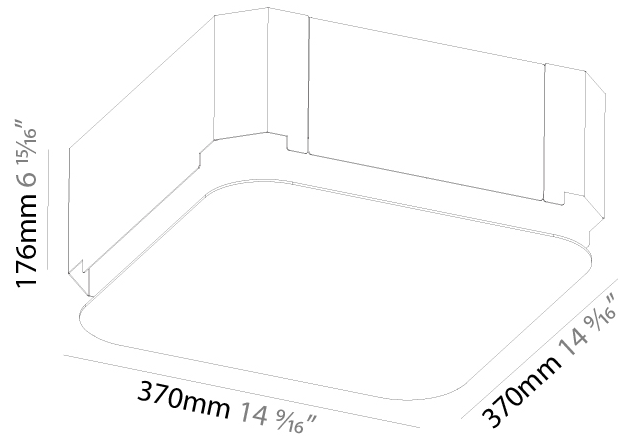

PHYSICAL

Shape: Square
Length (mm): 370
Length (in): 14 9/16
Width (mm): 370
Width (in): 14 9/16
Depth (mm): 176
Depth (in): 6 15/16
Ceiling Thickness (mm): 10 / 12.5 / 15 / 25 / 30
Ceiling Thickness (in): 3/8 or 1/2 or 9/16 or 1 or 1 3/16
Min. Recessing Depth (mm): 200
Min. Recessing Depth (in): 7 7/8
Light Distribution: Direct
Weight (kg): 4.236
Weight (lbs): 9.32
Diffuser: PMMA - Opal
Fixture Material: Extruded Aluminum / Steel
Cut-out Measurements: 405mm / 15 15/16" x 405mm 15 15/16"
Upon Request: Unique Sizes Unique Ceiling Thickness Unique Mounting Depth Spot Inserts

ELECTRICAL

Lamp Type: LED (Zhaga Standard)
Input Wattage (W): 13.2
Total Output Wattage (W): 12.4
Dimming: Non-Dimmable
Driver Included: Yes
Driver Location: Integrated
Driver Type: Constant Current - Universal
Driver Class: Class 2
Input Voltage (V): 120 - 277
Constant Current (MA): 350
Upon Request: (Not included - see components) Integral: 0-10Vdc dimming / Phase dimming 120Vac only

LED

Color Temperature (°K): 3000 / 3500 / 4000
Max. Delivered Lumen (lm): 1090 / 1107 / 1130
CRI: >80 CRI
Efficiency (%): 0.804
Lamp Life (hrs): 50000
Upon Request: RGB-W Tunable White Special Color Temperature CRI90

OPTICAL

RATINGS AND CERTIFICATIONS

Certified By: Certified for North American Standards
IP rating: IP20

PROJECT
TYPE
SPECIFIER
QUANTITY
DATE

200mm 7 7/8" 405mm x 405mm 15 15/16" x 15 15/16" 10 | 12 1/2 | 15 | 25 | 30mm 3/8" 1/2" 9/16" 1" 1 3/16"