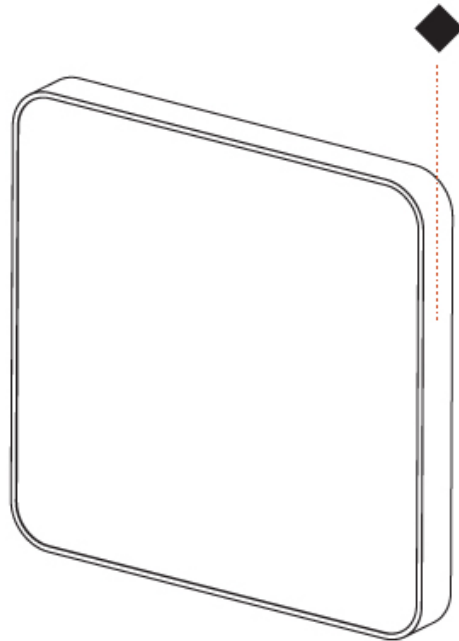

SMOOTHY FLAT SURFACE

A3D052-

PROJECT

TYPE

SPECIFIER

QUANTITY

DATE