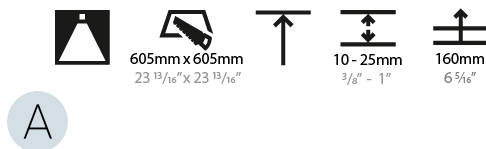

PHYSICAL

Shape: Square
Length (mm): 622
Length (in): 24 1/2
Width (mm): 622
Width (in): 24 1/2
Height (mm): 150
Height (in): 5 7/8
Ceiling Thickness (mm): 10 / 12.5 / 15 / 25
Ceiling Thickness (in): 3/8 or 1/2 or 9/16 or 1
Min. Recessing Depth (mm): 160
Min. Recessing Depth (in): 6 5/16
Light Distribution: Direct
Weight (kg): 12.317
Weight (lbs): 27.10
Diffuser: PMMA - Opal or Micro-Prism
Fixture Finish: SSR / BKV / CWI / CRY / HAB / UFT / ITA / RUA / FTG / MYG / LOD / PUS / FRO / FUP / KIA / POP / BLS / SPG / MEY / GOH / GUM / CHC / COM / ABZ / JAG / OBR / MOS / ROR
Fixture Material: Extruded Aluminum / Steel
Cut-out Measurements: 605mm / 23 13/16" x 605mm / 23 13/16"

ELECTRICAL

Lamp Type: LED (Zhaga Standard)
Input Wattage (W): 55
Total Output Wattage (W): 49.7
Dimming: Non-Dimmable
Driver Included: Yes
Driver Location: Integrated
Driver Type: Constant Current - Universal
Driver Class: Class 2
Input Voltage (V): 120 - 277
Constant Current (MA): 350
Upon Request: (Not included - see components) Integral: 0-10Vdc dimming / Phase dimming 120Vac only

LED

Color Temperature (°K): 3000 / 3500 / 4000
Max. Delivered Lumen (lm): 5520 / 5606 / 5720
Nominal Lumen (lm): 6680lm
CRI: >80 CRI
Efficiency (%): 0.827
Lamp Life (hrs): 50000

OPTICAL

RATINGS AND CERTIFICATIONS

Certified By: Certified for North American Standards
IP rating: IP20