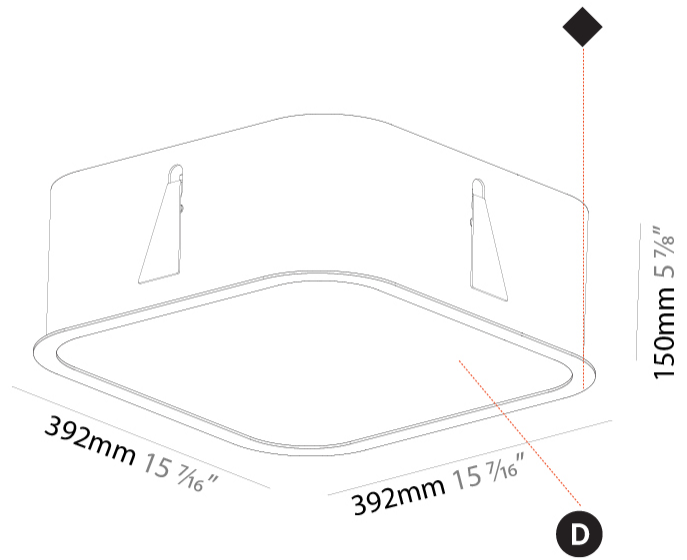

PHYSICAL

Shape: Square
Length (mm): 392
Length (in): 15 7/16
Width (mm): 392
Width (in): 15 7/16
Height (mm): 150
Height (in): 5 7/8
Ceiling Thickness (mm): 10 / 12.5 / 15 / 25
Ceiling Thickness (in): 3/8 or 1/2 or 9/16 or 1
Min. Recessing Depth (mm): 160
Min. Recessing Depth (in): 6 5/16
Light Distribution: Direct
Weight (kg): 4.341
Weight (lbs): 9.57
Diffuser: PMMA - Opal or Micro-Prism
Fixture Finish: SSR / BKV / CWI / CRY / HAB / UFT / ITA / RUA / FTG / MYG / LOD / PUS / FRO / FUP / KIA / POP / BLS / SPG / MEY / GOH / GUM / CHC / COM / ABZ / JAG / OBR / MOS / ROR
Fixture Material: Extruded Aluminum / Steel
Cut-out Measurements: 375mm / 14 3/4" x 375mm / 14 3/4"

ELECTRICAL

Lamp Type: LED (Zhaga Standard)
Input Wattage (W): 13.2
Total Output Wattage (W): 12
Dimming: Non-Dimmable
Driver Included: Yes
Driver Location: Integrated
Driver Type: Constant Current - Universal
Driver Class: Class 2
Input Voltage (V): 120 - 277
Constant Current (MA): 350
Upon Request: (Not included - see components) Integral: 0-10Vdc dimming / Phase dimming 120Vac only

LED

Color Temperature (°K): 3000 / 3500 / 4000
Max. Delivered Lumen (lm): 1380 / 1401 / 1430
CRI: >80 CRI
Efficiency (%): 0.827
Lamp Life (hrs): 50000

OPTICAL

RATINGS AND CERTIFICATIONS

Certified By: Certified for North American Standards
IP rating: IP20