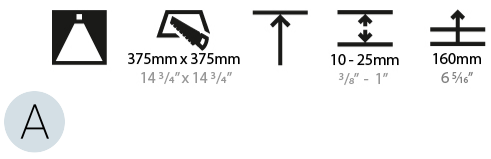

PHYSICAL

Shape: Square
Length (mm): 392
Length (in): 15 7/16
Width (mm): 392
Width (in): 15 7/16
Height (mm): 150
Height (in): 5 7/8
Ceiling Thickness (mm): 10 / 12.5 / 15 / 25
Ceiling Thickness (in): 3/8 or 1/2 or 9/16 or 1
Min. Recessing Depth (mm): 160
Min. Recessing Depth (in): 6 5/16
Light Distribution: Direct
Weight (kg): 4.341
Weight (lbs): 9.57
Diffuser: PMMA - Opal or Micro-Prism
Fixture Finish: SSR / BKV / CWI / CRY / HAB / UFT / ITA / RUA / FTG / MYG / LOD / PUS / FRO / FUP / KIA / POP / BLS / SPG / MEY / GOH / GUM / CHC / COM / ABZ / JAG / OBR / MOS / ROR
Fixture Material: Extruded Aluminum / Steel
Cut-out Measurements: 375mm / 14 3/4" x 375mm / 14 3/4"

ELECTRICAL

Lamp Type: LED (Zhaga Standard)
Input Wattage (W): 13.2
Total Output Wattage (W): 12
Dimming: Non-Dimmable
Driver Included: Yes
Driver Location: Integrated
Driver Type: Constant Current - Universal
Driver Class: Class 2
Input Voltage (V): 120 - 277
Constant Current (MA): 350
Upon Request: (Not included - see components) Integral: 0-10Vdc dimming / Phase dimming 120Vac only

LED

Color Temperature (°K): 3000 / 3500 / 4000
Max. Delivered Lumen (lm): 1380 / 1401 / 1430
CRI: >80 CRI
Efficiency (%): 0.827
Lamp Life (hrs): 50000

OPTICAL

RATINGS AND CERTIFICATIONS

Certified By: Certified for North American Standards
IP rating: IP20