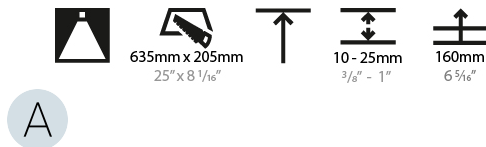

GENERAL

Series: Smoothy
Subseries: Smoothline
Brand: Prolicht
Division: Architectural
Mounting Type: Recessed
Mounting Location: Ceiling
Subcategory: Ambient

PHYSICAL

Shape: Oval
Length (mm): 652
Length (in): 25 11/16
Width (mm): 222
Width (in): 8 3/4
Depth (mm): 150
Depth (in): 5 7/8
Ceiling Thickness (mm): 10 / 12.5 / 15 / 25
Ceiling Thickness (in): 3/8 or 1/2 or 9/16 or 1
Min. Recessing Depth (mm): 160
Min. Recessing Depth (in): 6 5/16
Light Distribution: Direct
Weight (kg): 4.033
Weight (lbs): 8.87
Diffuser: PMMA - Opal or Micro-Prism
Fixture Finish: SSR / BKV / CWI / CRY / HAB / UFT / ITA / RUA / FTG / MYG / LOD / PUS / FRO / FUP / KIA / POP / BLS / SPG / MEY / GOH / GUM / CHC / COM / ABZ / JAG / OBR / MOS / ROR
Fixture Material: Extruded Aluminum / Steel
Cut-out Measurements: 635mm / 25" x 205mm / 8 1/16"

ELECTRICAL

Lamp Type: LED (Zhaga Standard)
Input Wattage (W): 21
Total Output Wattage (W): 18
Dimming: Tri-Mode (Non-Dimming and Phase Dimming (120Vac only) and 0-10V Dimming)
Driver Included: Yes
Driver Location: Integrated
Driver Type: Constant Current - Universal
Driver Class: Class 2
Input Voltage (V): 120 - 277
Constant Current (MA): 500

LED

Color Temperature (°K): 3000 / 3500 / 4000
Max. Delivered Lumen (lm): 1430 / 1539 / 1570
CRI: >80 CRI
Lamp Life (hrs): 50000

OPTICAL

RATINGS AND CERTIFICATIONS

Certified By: Certified for North American Standards
IP rating: IP20