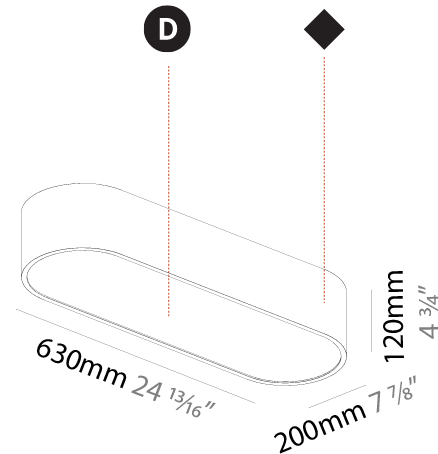

GENERAL

Series: Smoothy
Subseries: Smoothline
Brand: Prolicht
Division: Architectural
Mounting Type: Surface
Mounting Location: Ceiling
Subcategory: Ambient

PHYSICAL

Shape: Oval
Length (mm): 630
Length (in): 24 ¹³/₁₆
Width (mm): 200
Width (in): 7 ⁷/₈
Height (mm): 120
Height (in): 4 ³/₄
Light Distribution: Direct
Weight (kg): 3.403
Weight (lbs): 7.49
Diffuser: [PMMA - Opal or Micro-Prism](#)
Fixture Finish: [SSR / BKV / CWI / CRY / HAB / UFT / ITA / RUA / FTG / MYG / LOD / PUS / FRO / FUP / KIA / POP / BLS / SPG / MEY / GOH / GUM / CHC / COM / ABZ / JAG / OBR / MOS / ROR](#)
Fixture Material: [Extruded Aluminum / Steel](#)

ELECTRICAL

Lamp Type: LED (Zhaga Standard)
Input Wattage (W): 21
Total Output Wattage (W): 18
Dimming: [Tri-Mode (Non-Dimming and Phase Dimming (120Vac only) and 0-10V Dimming)](#)
Driver Included: Yes
Driver Location: Integrated
Driver Type: Constant Current - Universal
Driver Class: Class 2
Input Voltage (V): 120 - 277
Constant Current (MA): 500

LED

Color Temperature (°K): [3000 / 3500 / 4000](#)
Max. Delivered Lumen (lm): 1460 / 1568 / 1600
CRI: >80 CRI
Lamp Life (hrs): 50000

OPTICAL

RATINGS AND CERTIFICATIONS

Certified By: Certified for North American Standards
IP rating: IP20

PROJECT
TYPE
SPECIFIER
QUANTITY
DATE