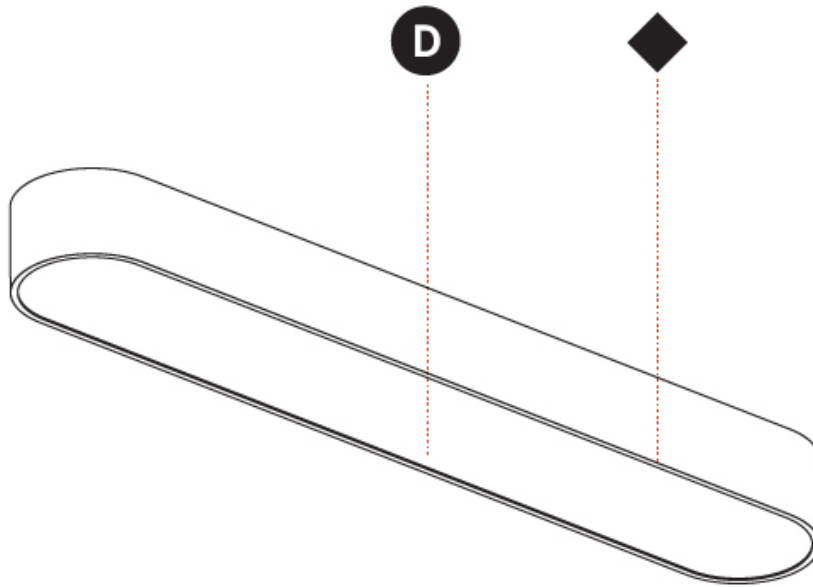

A32970-

PROJECT	_____
TYPE	_____
SPECIFIER	_____
QUANTITY	_____
DATE	_____