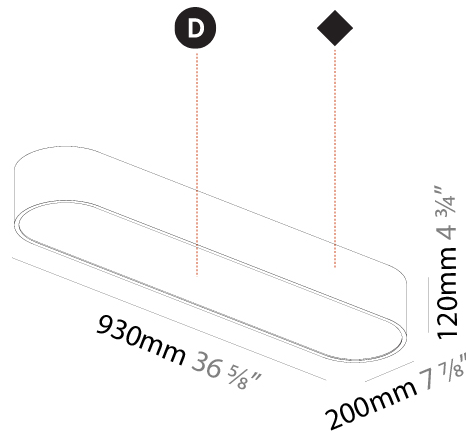

GENERAL

Series: Smoothy
Subseries: Smoothline
Partner: Prolicht
Division: Architectural
Installation: Surface
Product Type: Ceiling Surface
Mounting Location: Ceiling
Light Distribution: Direct

PHYSICAL

Shape: Oval
Length (mm): 930
Length (in): 36 5/8
Width (mm): 200
Width (in): 7 7/8
Height (mm): 120
Height (in): 4 3/4
Weight (kg): 5.108
Weight (lbs): 11.24
Diffuser: PMMA - Opal or Micro-Prism
Fixture Finish: SSR / BKV / CWI / CRY / HAB / UFT / ITA / RUA / FTG / MYG / LOD / PUS / FRO / FUP / KIA / POP / BLS / SPG / MEY / GOH / CHC / COM / ABZ / JAG / OBR / MOS / ROR
Fixture Material: Extruded Aluminum / Steel

ELECTRICAL

Lamp Type: LED (Zhaga Standard)
Input Wattage (W): 31.5
Total Output Wattage (W): 27
Dimming: Tri-Mode (Non-Dimming and Phase Dimming (120Vac only) and 0-10V Dimming)
Driver Included: Yes
Driver Location: Integrated
Driver Type: Constant Current - Universal
Driver Class: Class 2
Input Voltage (V): 120 - 277
Constant Current (MA): 500

LED

Color Temperature (°K): 3000 / 4000
Max. Delivered Lumen (lm): 2190 / 2410
CRI: >80 CRI
Lamp Life (hrs): 50000
Upon Request: Other CCT available

OPTICAL

RATINGS AND CERTIFICATIONS

Certified By: Certified for North American Standards
IP rating: IP20