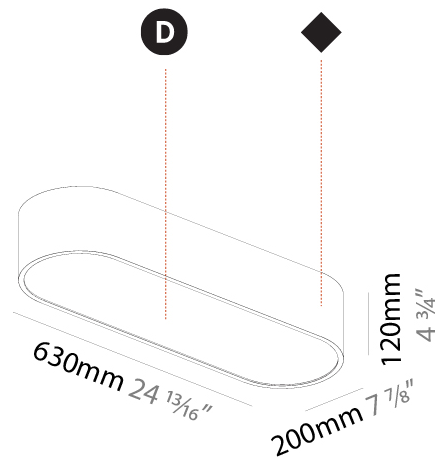

GENERAL

Series: Smoothy
Subseries: Smoothline
Partner: Prolicht
Division: Architectural
Installation: Surface
Product Type: Ceiling Surface
Mounting Location: Ceiling
Light Distribution: Direct

PHYSICAL

Shape: Oval
Length (mm): 630
Length (in): 24 13/16
Width (mm): 200
Width (in): 7 7/8
Height (mm): 120
Height (in): 4 3/4
Weight (kg): 3.403
Weight (lbs): 7.49
Diffuser: PMMA - Opal or Micro-Prism
Fixture Finish: SSR / BKV / CWI / CRY / HAB / UFT / ITA / RUA / FTG / MYG / LOD / PUS / FRO / FUP / KIA / POP / BLS / SPG / MEY / GOH / CHC / COM / ABZ / JAG / OBR / MOS / ROR
Fixture Material: Extruded Aluminum / Steel

ELECTRICAL

Lamp Type: LED (Zhaga Standard)
Input Wattage (W): 21
Total Output Wattage (W): 18
Dimming: Tri-Mode (Non-Dimming and Phase Dimming (120Vac only) and 0-10V Dimming)
Driver Included: Yes
Driver Location: Integrated
Driver Type: Constant Current - Universal
Driver Class: Class 2
Input Voltage (V): 120 - 277
Constant Current (MA): 500

LED

Color Temperature (°K): 3000 / 4000
Max. Delivered Lumen (lm): 1460 / 1600
CRI: >80 CRI
Lamp Life (hrs): 50000
Upon Request: Other CCT available

OPTICAL

RATINGS AND CERTIFICATIONS

Certified By: Certified for North American Standards
IP rating: IP20

PROJECT
TYPE
SPECIFIER
QUANTITY
DATE