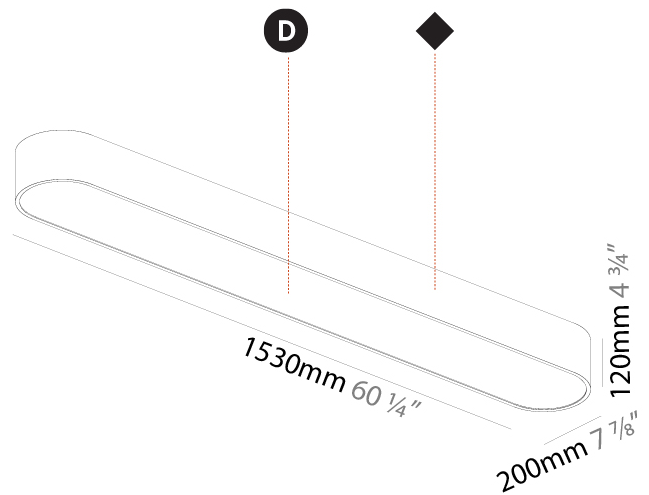

1. To build a product code in our configurator select the specify button on the base model # product page
2. To build a manual product code on this datasheet choose from the options listed below in blue font and add the suffix to the base model #

GENERAL

Series: Smoothy
Subseries: Smoothline
Partner: Prolicht
Division: Architectural
Installation: Surface
Product Type: Ceiling Surface
Mounting Location: Ceiling
Light Distribution: Direct

PHYSICAL

Shape: Oval
Length (mm): 1530
Length (in): 60 1/4
Width (mm): 200
Width (in): 7 7/8
Height (mm): 120
Height (in): 4 3/4

Diffuser: [PMMA - Opal or Micro-Prism](#)
Fixture Finish: [SSR / BKV / CWI / CRY / HAB / UFT / ITA / RUA / FTG / MYG / LOD / PUS / FRO / FUP / KIA / POP / BLS / SPG / MEY / GOH / CHC / COM / ABZ / JAG / OBR / MOS / ROR](#)
Fixture Material: [Extruded Aluminum / Steel](#)

ELECTRICAL

Lamp Type: LED (Zhaga Standard)
Input Wattage (W): 52
Total Output Wattage (W): 45
Dimming: [Tri-Mode (Non-Dimming and Phase Dimming (120Vac only) and 0-10V Dimming)](#)
Driver Included: Yes
Driver Location: Integrated
Driver Type: Constant Current - Universal
Driver Class: Class 2
Input Voltage (V): 120 - 277
Constant Current (MA): 500

LED

Color Temperature (°K): [3000 / 4000](#)
Max. Delivered Lumen (lm): [3650 / 4010](#)
CRI: >80 CRI
Lamp Life (hrs): 50000
Upon Request: Other CCT available

OPTICAL

RATINGS AND CERTIFICATIONS

Certified By: Certified for North American Standards
IP rating: IP20