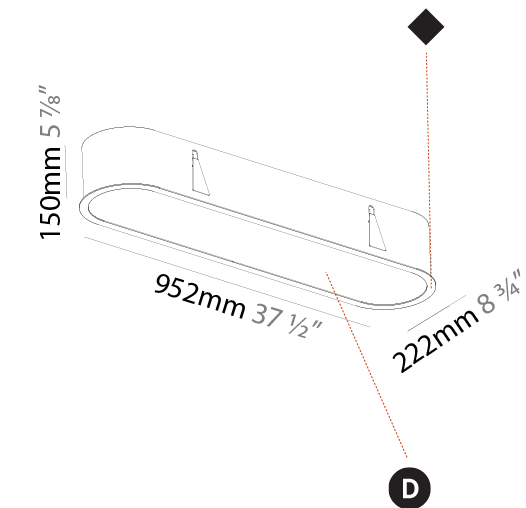

PHYSICAL

Shape: Oval
Length (mm): 952
Length (in): 37 1/2
Width (mm): 222
Width (in): 8 3/4
Depth (mm): 150
Depth (in): 5 7/8
Ceiling Thickness (mm): 10 / 12.5 / 15 / 25
Ceiling Thickness (in): 3/8 or 1/2 or 9/16 or 1
Min. Recessing Depth (mm): 160
Min. Recessing Depth (in): 6 5/16
Weight (kg): 5.93
Weight (lbs): 13.05
Diffuser: PMMA - Opal or Micro-Prism
Fixture Finish: SSR / BKV / CWI / CRY / HAB / UFT / ITA / RUA / FTG / MYG / LOD / PUS / FRO / FUP / KIA / POP / BLS / SPG / MEY / GOH / CHC / COM / ABZ / JAG / OBR / MOS / ROR
Fixture Material: Extruded Aluminum / Steel
Cut-out Measurements: 935mm / 36 13/16" x 205mm / 8 1/16"

ELECTRICAL

Lamp Type: LED (Zhaga Standard)
Input Wattage (W): 31.9
Total Output Wattage (W): 27
Dimming: Tri-Mode (Non-Dimming and Phase Dimming (120Vac only) and 0-10V Dimming)
Driver Included: Yes
Driver Location: Integrated
Driver Type: Constant Current - Universal
Driver Class: Class 2
Input Voltage (V): 120 - 277
Constant Current (MA): 500

LED

Color Temperature (°K): 3000 / 4000
Max. Delivered Lumen (lm): 2140 / 2350
CRI: >80 CRI
Lamp Life (hrs): 50000
Upon Request: Other CCT available

OPTICAL

RATINGS AND CERTIFICATIONS

Certified By: Certified for North American Standards
IP rating: IP20

PROJECT
TYPE
SPECIFIER
QUANTITY
DATE