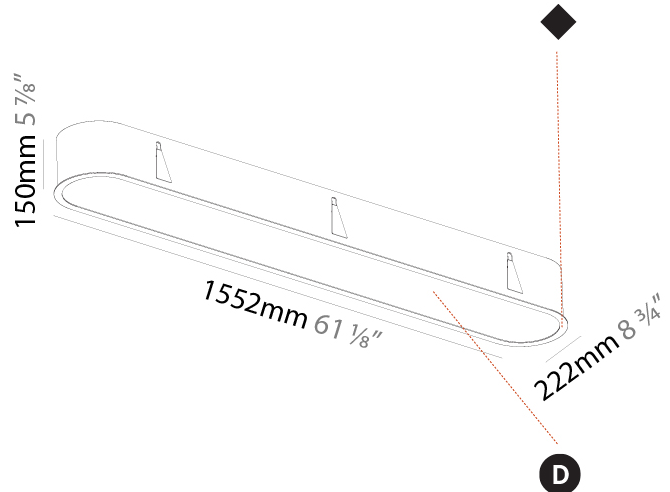

PHYSICAL

Shape: Oval
Length (mm): 1552
Length (in): 61 1/8
Width (mm): 222
Width (in): 8 3/4
Depth (mm): 150
Depth (in): 5 7/8
Ceiling Thickness (mm): 10 / 12.5 / 15 / 25
Ceiling Thickness (in): 3/8 or 1/2 or 9/16 or 1
Min. Recessing Depth (mm): 160
Min. Recessing Depth (in): 6 5/16
Weight (kg): 8.895
Weight (lbs): 19.57
Diffuser: PMMA - Opal or Micro-Prism
Fixture Finish: SSR / BKV / CWI / CRY / HAB / UFT / ITA / RUA / FTG / MYG / LOD / PUS / FRO / FUP / KIA / POP / BLS / SPG / MEY / GOH / CHC / COM / ABZ / JAG / OBR / MOS / ROR
Fixture Material: Extruded Aluminum / Steel
Cut-out Measurements: 1535mm / 60 7/16" x 205mm / 8 1/16"

ELECTRICAL

Lamp Type: LED (Zhaga Standard)
Input Wattage (W): 52.8
Total Output Wattage (W): 45
Dimming: Tri-Mode (Non-Dimming and Phase Dimming (120Vac only) and 0-10V Dimming)
Driver Included: Yes
Driver Location: Integrated
Driver Type: Constant Current - Universal
Driver Class: Class 2
Input Voltage (V): 120 - 277
Constant Current (MA): 500

LED

Color Temperature (°K): 3000 / 4000
Max. Delivered Lumen (lm): 3570 / 3920
CRI: >80 CRI
Lamp Life (hrs): 50000
Upon Request: Other CCT available

OPTICAL

RATINGS AND CERTIFICATIONS

Certified By: Certified for North American Standards
IP rating: IP20

PROJECT
TYPE
SPECIFIER
QUANTITY
DATE