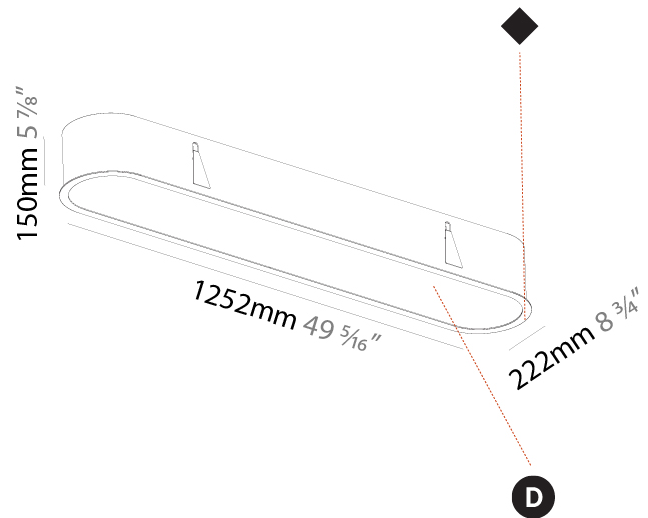

PHYSICAL

Shape: Oval
Length (mm): 1252
Length (in): 49 5/16
Width (mm): 222
Width (in): 8 3/4
Depth (mm): 150
Depth (in): 5 7/8
Ceiling Thickness (mm): 10 / 12.5 / 15 / 25
Ceiling Thickness (in): 3/8 or 1/2 or 9/16 or 1
Min. Recessing Depth (mm): 160
Min. Recessing Depth (in): 6 5/16
Weight (kg): 7.634
Weight (lbs): 16.80
Diffuser: PMMA - Opal or Micro-Prism
Fixture Finish: SSR / BKV / CWI / CRY / HAB / UFT / ITA / RUA / FTG / MYG / LOD / PUS / FRO / FUP / KIA / POP / BLS / SPG / MEY / GOH / CHC / COM / ABZ / JAG / OBR / MOS / ROR
Fixture Material: Extruded Aluminum / Steel
Cut-out Measurements: 1235mm / 48 5/8" x 205mm / 8 1/16"

ELECTRICAL

Lamp Type: LED (Zhaga Standard)
Input Wattage (W): 41.8
Total Output Wattage (W): 36
Dimming: Tri-Mode (Non-Dimming and Phase Dimming (120Vac only) and 0-10V Dimming)
Driver Included: Yes
Driver Location: Integrated
Driver Type: Constant Current - Universal
Driver Class: Class 2
Input Voltage (V): 120 - 277
Constant Current (MA): 500

LED

Color Temperature (°K): 3000 / 4000
Max. Delivered Lumen (lm): 2860 / 3140
CRI: >80 CRI
Lamp Life (hrs): 50000
Upon Request: Other CCT available

OPTICAL

RATINGS AND CERTIFICATIONS

Certified By: Certified for North American Standards
IP rating: IP20

PROJECT
TYPE
SPECIFIER
QUANTITY
DATE