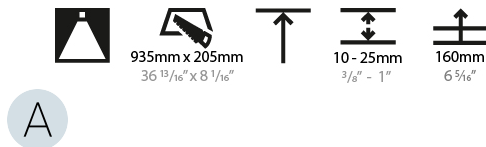

PHYSICAL

Shape: Oval
Length (mm): 952
Length (in): 37 1/2
Width (mm): 222
Width (in): 8 3/4
Depth (mm): 150
Depth (in): 5 7/8
Ceiling Thickness (mm): 10 / 12.5 / 15 / 25
Ceiling Thickness (in): 3/8 or 1/2 or 9/16 or 1
Min. Recessing Depth (mm): 160
Min. Recessing Depth (in): 6 5/16
Weight (kg): 5.93
Weight (lbs): 13.05
Diffuser: PMMA - Opal or Micro-Prism
Fixture Finish: SSR / BKV / CWI / CRY / HAB / UFT / ITA / RUA / FTG / MYG / LOD / PUS / FRO / FUP / KIA / POP / BLS / SPG / MEY / GOH / CHC / COM / ABZ / JAG / OBR / MOS / ROR
Fixture Material: Extruded Aluminum / Steel
Cut-out Measurements: 935mm / 36 13/16" x 205mm / 8 1/16"

ELECTRICAL

Lamp Type: LED (Zhaga Standard)
Input Wattage (W): 31.9
Total Output Wattage (W): 27
Dimming: Tri-Mode (Non-Dimming and Phase Dimming (120Vac only) and 0-10V Dimming)
Driver Included: Yes
Driver Location: Integrated
Driver Type: Constant Current - Universal
Driver Class: Class 2
Input Voltage (V): 120 - 277
Constant Current (MA): 500

LED

Color Temperature (°K): 3000 / 4000
Max. Delivered Lumen (lm): 2140 / 2350
CRI: >80 CRI
Lamp Life (hrs): 50000
Upon Request: Other CCT available

OPTICAL

RATINGS AND CERTIFICATIONS

Certified By: Certified for North American Standards
IP rating: IP20

PROJECT
TYPE
SPECIFIER
QUANTITY
DATE