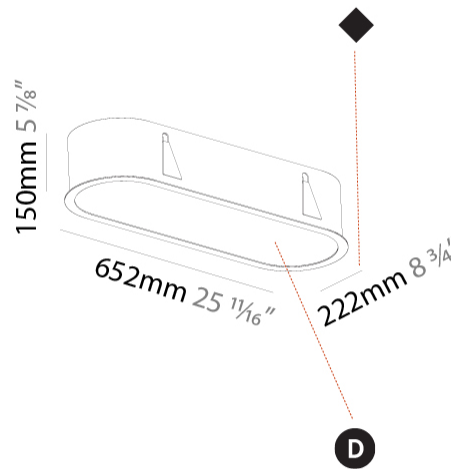

GENERAL

Series: Smoothy
Subseries: Smoothline
Partner: Prolicht
Division: Architectural
Installation: Recessed
Product Type: Ceiling Recessed
Mounting Location: Ceiling
Light Distribution: Direct

PHYSICAL

Shape: Oval
Length (mm): 652
Length (in): 25 11/16
Width (mm): 222
Width (in): 8 3/4
Depth (mm): 150
Depth (in): 5 7/8
Ceiling Thickness (mm): 10 / 12.5 / 15 / 25
Ceiling Thickness (in): 3/8 or 1/2 or 9/16 or 1
Min. Recessing Depth (mm): 160
Min. Recessing Depth (in): 6 5/16
Weight (kg): 4.033
Weight (lbs): 8.87
Diffuser: PMMA - Opal or Micro-Prism
Fixture Finish: SSR / BKV / CWI / CRY / HAB / UFT / ITA / RUA / FTG / MYG / LOD / PUS / FRO / FUP / KIA / POP / BLS / SPG / MEY / GOH / CHC / COM / ABZ / JAG / OBR / MOS / ROR
Fixture Material: Extruded Aluminum / Steel
Cut-out Measurements: 635mm / 25" x 205mm / 8 1/16"

ELECTRICAL

Lamp Type: LED (Zhaga Standard)
Input Wattage (W): 21
Total Output Wattage (W): 18
Dimming: Tri-Mode (Non-Dimming and Phase Dimming (120Vac only) and 0-10V Dimming)
Driver Included: Yes
Driver Location: Integrated
Driver Type: Constant Current - Universal
Driver Class: Class 2
Input Voltage (V): 120 - 277
Constant Current (MA): 500

LED

Color Temperature (°K): 3000 / 4000
Max. Delivered Lumen (lm): 1430 / 1570
CRI: >80 CRI
Lamp Life (hrs): 50000
Upon Request: Other CCT available

OPTICAL

RATINGS AND CERTIFICATIONS

Certified By: Certified for North American Standards
IP rating: IP20