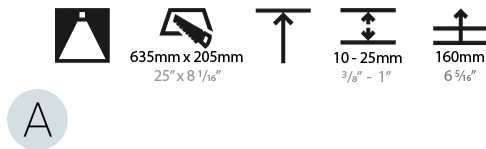

GENERAL

Series: Smoothy
Subseries: Smoothline
Partner: Prolicht
Division: Architectural
Installation: Recessed
Product Type: Ceiling Recessed
Mounting Location: Ceiling
Light Distribution: Direct

PHYSICAL

Shape: Oval
Length (mm): 652
Length (in): 25 11/16
Width (mm): 222
Width (in): 8 3/4
Depth (mm): 150
Depth (in): 5 7/8
Ceiling Thickness (mm): 10 / 12.5 / 15 / 25
Ceiling Thickness (in): 3/8 or 1/2 or 9/16 or 1
Min. Recessing Depth (mm): 160
Min. Recessing Depth (in): 6 5/16
Weight (kg): 4.033
Weight (lbs): 8.87
Diffuser: PMMA - Opal or Micro-Prism
Fixture Finish: SSR / BKV / CWI / CRY / HAB / UFT / ITA / RUA / FTG / MYG / LOD / PUS / FRO / FUP / KIA / POP / BLS / SPG / MEY / GOH / CHC / COM / ABZ / JAG / OBR / MOS / ROR
Fixture Material: Extruded Aluminum / Steel
Cut-out Measurements: 635mm / 25" x 205mm / 8 1/16"

ELECTRICAL

Lamp Type: LED (Zhaga Standard)
Input Wattage (W): 21
Total Output Wattage (W): 18
Dimming: Tri-Mode (Non-Dimming and Phase Dimming (120Vac only) and 0-10V Dimming)
Driver Included: Yes
Driver Location: Integrated
Driver Type: Constant Current - Universal
Driver Class: Class 2
Input Voltage (V): 120 - 277
Constant Current (MA): 500

LED

Color Temperature (°K): 3000 / 4000
Max. Delivered Lumen (lm): 1430 / 1570
CRI: >80 CRI
Lamp Life (hrs): 50000
Upon Request: Other CCT available

OPTICAL

RATINGS AND CERTIFICATIONS

Certified By: Certified for North American Standards
IP rating: IP20