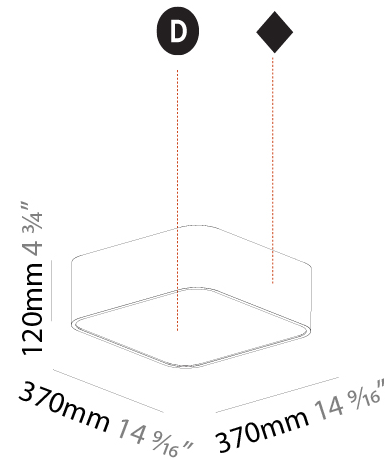

GENERAL

Series: Smoothy
Subseries: Smoothy Standard
Partner: Prolicht
Division: Architectural
Installation: Surface
Product Type: Ceiling Surface
Mounting Location: Ceiling
Light Distribution: Direct

PHYSICAL

Shape: Square
Length (mm): 370
Length (in): 14 9/16
Width (mm): 370
Width (in): 14 9/16
Height (mm): 120
Height (in): 4 3/4
Weight (kg): 3.458
Weight (lbs): 7.61
Diffuser: [PMMA - Opal or Micro-Prism](#)
Fixture Finish: [SSR / BKV / CWI / CRY / HAB / UFT / ITA / RUA / FTG / MYG / LOD / PUS / FRO / FUP / KIA / POP / BLS / SPG / MEY / GOH / CHC / COM / ABZ / JAG / OBR / MOS / ROR](#)
Fixture Material: [Extruded Aluminum / Steel](#)

ELECTRICAL

Lamp Type: LED (Zhaga Standard)
Input Wattage (W): 13.2
Total Output Wattage (W): 12
Dimming: [Non-Dimmable](#)
Driver Included: Yes
Driver Location: Integrated
Driver Type: Constant Current -Universal
Driver Class: Class 2
Input Voltage (V): 120 - 277
Constant Current (MA): 350
Upon Request: 0-10Vdc dimming / Phase dimming 120Vac only

LED

Color Temperature (°K): [3000 / 4000](#)
Max. Delivered Lumen (lm): 1380 / 1430
CRI: >80 CRI
Efficiency (%): 0.867
Lamp Life (hrs): 50000
Upon Request: Other CCT available

OPTICAL

RATINGS AND CERTIFICATIONS

Certified By: Certified for North American Standards
IP rating: IP20

PROJECT
TYPE
SPECIFIER
QUANTITY
DATE