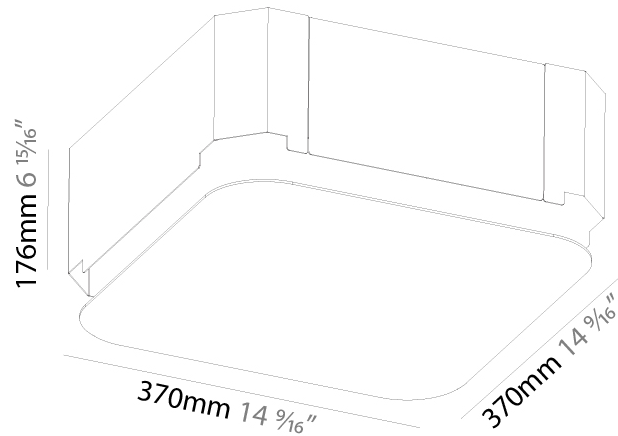

PHYSICAL

Shape: Square
Length (mm): 370
Length (in): 14 ⁹/₁₆"
Width (mm): 370
Width (in): 14 ⁹/₁₆"
Depth (mm): 176
Depth (in): 6 ¹⁵/₁₆"
Ceiling Thickness (mm): 10 / 12.5 / 15 / 25 / 30
Ceiling Thickness (in): 3/8 or 1/2 or 9/16 or 1 or 1 3/16
Min. Recessing Depth (mm): 200
Min. Recessing Depth (in): 7 ⁷/₈"
Weight (kg): 4.236
Weight (lbs): 9.32
Diffuser: PMMA - Opal
Fixture Material: Extruded Aluminum / Steel
Cut-out Measurements: 405mm / 15 15/16" x 405mm 15 15/16"
Upon Request: Unique Sizes Unique Ceiling Thickness Unique Mounting Depth Spot Inserts

ELECTRICAL

Lamp Type: LED (Zhaga Standard)
Input Wattage (W): 13.2
Total Output Wattage (W): 12.4
Dimming: Non-Dimmable
Driver Included: Yes
Driver Location: Integrated
Driver Type: Constant Current - Universal
Driver Class: Class 2
Input Voltage (V): 120 - 277
Constant Current (MA): 350
Upon Request: (Not included - see components) Integral: 0-10Vdc dimming / Phase dimming 120Vac only

LED

Color Temperature (°K): 3000 / 4000
Max. Delivered Lumen (lm): 1090 / 1130
CRI: >80 CRI
Efficiency (%): 0.804
Lamp Life (hrs): 50000
Upon Request: Other CCT available

OPTICAL

RATINGS AND CERTIFICATIONS

Certified By: Certified for North American Standards
IP rating: IP20

PROJECT
TYPE
SPECIFIER
QUANTITY
DATE

200mm 7 7/8"
405mm x 405mm 15 15/16" x 15 15/16"
10 | 12 1/2 | 15 | 25 | 30mm 3/8" 1/2" 9/16" 1" 1 3/16"