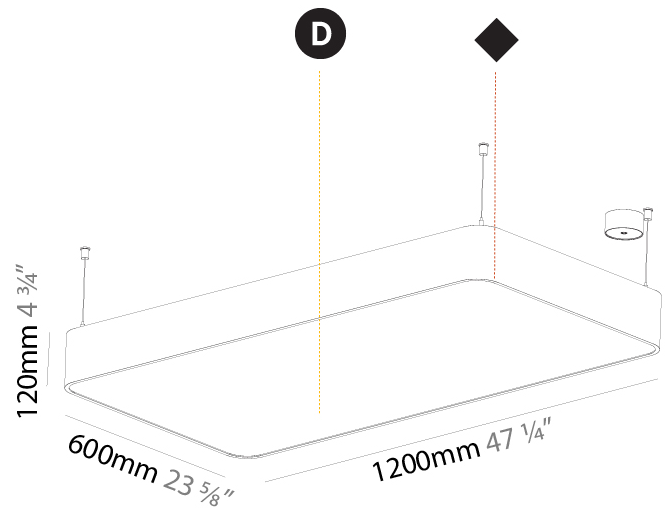

GENERAL

Series: Smoothy
Subseries: Smoothy Standard
Partner: Prolicht
Division: Architectural
Installation: Suspension
Product Type: Pendant
Mounting Location: Ceiling
Light Distribution: Direct

PHYSICAL

Shape: Rectangle
Length (mm): 1200
Length (in): 47 1/4
Width (mm): 600
Width (in): 23 5/8
Height (mm): 120
Height (in): 4 3/4
Max. Overall Height (mm): 2120mm / 83-7/16
Max. Overall Height (in): 83 7/16
Weight (kg): 20.33
Weight (lbs): 44.82
Diffuser: [PMMA - Opal or Micro-Prism](#)
Fixture Finish: [SSR / BKV / CWI / CRY / HAB / UFT / ITA / RUA / FTG / MYG / LOD / PUS / FRO / FUP / KIA / POP / BLS / SPG / MEY / GOH / CHC / COM / ABZ / JAG / OBR / MOS / ROR](#)
Fixture Material: Extruded Aluminum / Steel
Cable Details: 2000mm / 78 3/4"

ELECTRICAL

Lamp Type: LED (Zhaga Standard)
Input Wattage (W): 108.9
Total Output Wattage (W): 99
Dimming: [Non-Dimmable](#)
Driver Included: Yes
Driver Location: Integrated
Driver Type: Constant Current - Universal
Driver Class: Class 2
Input Voltage (V): 120 - 277
Constant Current (MA): 350
Upon Request: (Not included - see components) Integral: 0-10Vdc dimming / Phase dimming 120Vac only

LED

[Color Temperature (°K): 3000 / 4000](#)
Max. Delivered Lumen (lm): 11050 / 11450
CRI: >80 CRI
Efficiency (%): 82.7%
Lamp Life (hrs): 50000
Upon Request: Other CCT available

OPTICAL

RATINGS AND CERTIFICATIONS

Certified By: Certified for North American Standards
IP rating: IP20