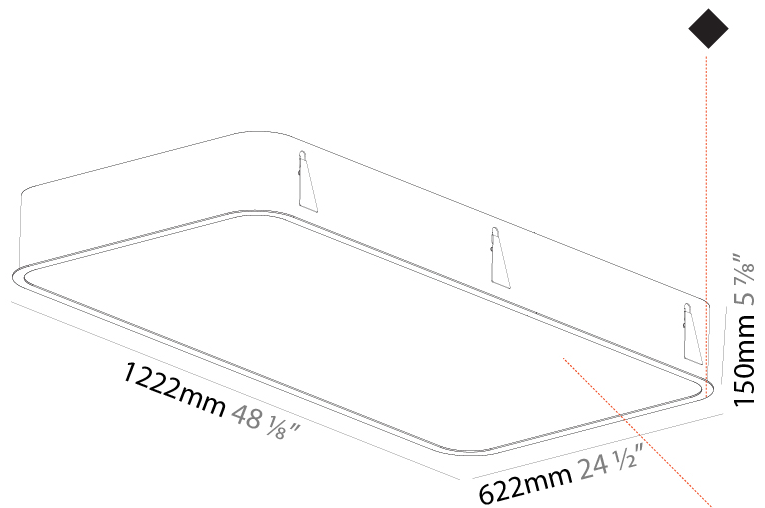

GENERAL

Series: Smoothy
Subseries: Smoothy Standard
Partner: Prolight
Division: Architectural
Installation: Recessed
Product Type: Ceiling Recessed
Mounting Location: Ceiling
Light Distribution: Direct

PHYSICAL

Shape: Square
Length (mm): 1222
Length (in): 48 1/8
Width (mm): 622
Width (in): 24 1/2
Height (mm): 150
Height (in): 5 7/8
Ceiling Thickness (mm): 10 / 12.5 / 15 / 25
Ceiling Thickness (in): 3/8 or 1/2 or 9/16 or 1
Min. Recessing Depth (mm): 160
Min. Recessing Depth (in): 6 5/16
Weight (kg): 24.4
Weight (lbs): 53.68
Diffuser: PMMA - Opal or Micro-Prism
Fixture Finish: SSR / BKV / CWI / CRY / HAB / UFT / ITA / RUA / FTG / MYG / LOD / PUS / FRO / FUP / KIA / POP / BLS / SPG / MEY / GOH / CHC / COM / ABZ / JAG / OBR / MOS / ROR
Fixture Material: Extruded Aluminum / Steel
Cut-out Measurements: 1205mm / 47 7/16" x 605mm / 23 13/16"

ELECTRICAL

Lamp Type: LED (Zhaga Standard)
Input Wattage (W): 108.9
Total Output Wattage (W): 99
Dimming: Non-Dimmable
Driver Included: Yes
Driver Location: Integrated
Driver Type: Constant Current - Universal
Driver Class: Class 2
Input Voltage (V): 120 - 277
Constant Current (MA): 450

LED

Color Temperature (*K): 3000 / 4000
Max. Delivered Lumen (lm): 11050 / 11450
CRI: >80 CRI
Efficiency (%): 0.827
Lamp Life (hrs): 50000
Upon Request: Other CCT available

OPTICAL

RATINGS AND CERTIFICATIONS

Certified By: Certified for North American Standards
IP rating: IP20