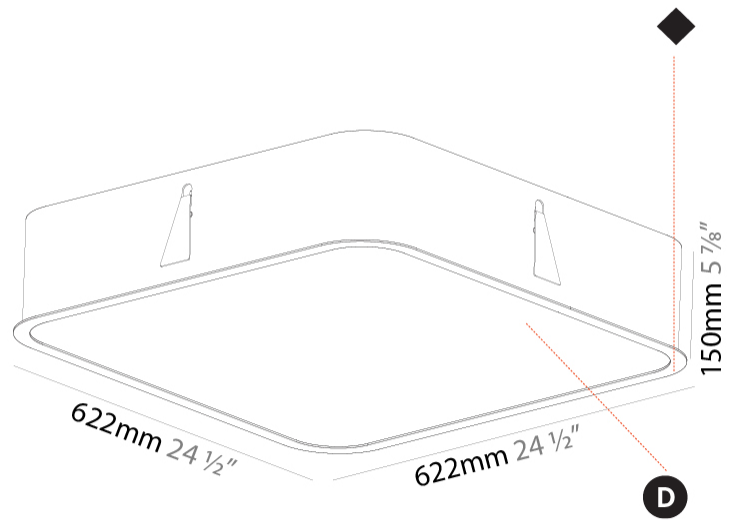

PHYSICAL

Shape: Square
Length (mm): 622
Length (in): 24 1/2
Width (mm): 622
Width (in): 24 1/2
Height (mm): 150
Height (in): 5 7/8
Ceiling Thickness (mm): 10 / 12.5 / 15 / 25
Ceiling Thickness (in): 3/8 or 1/2 or 9/16 or 1
Min. Recessing Depth (mm): 160
Min. Recessing Depth (in): 6 5/16
Weight (kg): 12.317
Weight (lbs): 27.10
Diffuser: PMMA - Opal or Micro-Prism
Fixture Finish: SSR / BKV / CWI / CRY / HAB / UFT / ITA / RUA / FTG / MYG / LOD / PUS / FRO / FUP / KIA / POP / BLS / SPG / MEY / GOH / CHC / COM / ABZ / JAG / OBR / MOS / ROR
Fixture Material: Extruded Aluminum / Steel
Cut-out Measurements: 605mm / 23 13/16" x 605mm / 23 13/16"

ELECTRICAL

Lamp Type: LED (Zhaga Standard)
Input Wattage (W): 55
Total Output Wattage (W): 49.7
Dimming: Non-Dimmable
Driver Included: Yes
Driver Location: Integrated
Driver Type: Constant Current - Universal
Driver Class: Class 2
Input Voltage (V): 120 - 277
Constant Current (MA): 350
Upon Request: (Not included - see components) Integral: 0-10Vdc dimming / Phase dimming 120Vac only

LED

Color Temperature (°K): 3000 / 4000
Max. Delivered Lumen (lm): 5520 / 5720
CRI: >80 CRI
Efficiency (%): 0.827
Lamp Life (hrs): 50000
Upon Request: Other CCT available

OPTICAL

RATINGS AND CERTIFICATIONS

Certified By: Certified for North American Standards
IP rating: IP20