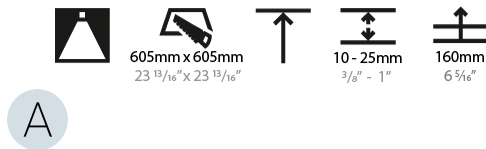

PHYSICAL

Shape: Square
Length (mm): 622
Length (in): 24 1/2
Width (mm): 622
Width (in): 24 1/2
Height (mm): 150
Height (in): 5 7/8
Ceiling Thickness (mm): 10 / 12.5 / 15 / 25
Ceiling Thickness (in): 3/8 or 1/2 or 9/16 or 1
Min. Recessing Depth (mm): 160
Min. Recessing Depth (in): 6 5/16
Weight (kg): 12.317
Weight (lbs): 27.10
Diffuser: PMMA - Opal or Micro-Prism
Fixture Finish: SSR / BKV / CWI / CRY / HAB / UFT / ITA / RUA / FTG / MYG / LOD / PUS / FRO / FUP / KIA / POP / BLS / SPG / MEY / GOH / CHC / COM / ABZ / JAG / OBR / MOS / ROR
Fixture Material: Extruded Aluminum / Steel
Cut-out Measurements: 605mm / 23 13/16" x 605mm / 23 13/16"

ELECTRICAL

Lamp Type: LED (Zhaga Standard)
Input Wattage (W): 55
Total Output Wattage (W): 49.7
Dimming: Non-Dimmable
Driver Included: Yes
Driver Location: Integrated
Driver Type: Constant Current - Universal
Driver Class: Class 2
Input Voltage (V): 120 - 277
Constant Current (MA): 350
Upon Request: (Not included - see components) Integral: 0-10Vdc dimming / Phase dimming 120Vac only

LED

Color Temperature (°K): 3000 / 4000
Max. Delivered Lumen (lm): 5520 / 5720
CRI: >80 CRI
Efficiency (%): 0.827
Lamp Life (hrs): 50000
Upon Request: Other CCT available

OPTICAL

RATINGS AND CERTIFICATIONS

Certified By: Certified for North American Standards
IP rating: IP20