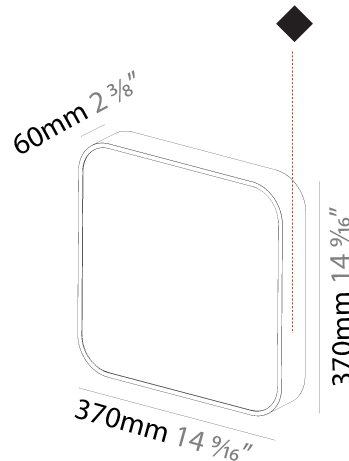

GENERAL

Series: Smoothy
Subseries: Smoothy Flat
Brand: Prolight
Division: Architectural
Mounting Type: Surface
Mounting Location: Ceiling
Subcategory: Ambient

PHYSICAL

Shape: Square
Length (mm): 370
Length (in): 14 ⁹/₁₆
Height (mm): 370
Depth (mm): 60
Height (in): 14 ⁹/₁₆
Depth (in): 2 ³/₈
Light Distribution: Direct
Weight (kg): 3.16
Weight (lbs): 6.94
Diffuser: PMMA - Opal
Fixture Finish: SSR / BKV / CWI / CRY / HAB / UFT / ITA / RUA / FTG / MYG / LOD / PUS / FRO / FUP / KIA / POP / BLS / SPG / MEY / GOH / GUM / CHC / COM / ABZ / JAG / OBR / MOS / ROR
Fixture Material: Extruded Aluminum / Steel

ELECTRICAL

Lamp Type: LED (Zhaga Standard)
Input Wattage (W): 13.2
Total Output Wattage (W): 12
Dimming: Non-Dimmable
Driver Included: Yes
Driver Location: Integrated
Driver Type: Constant Current - Universal
Driver Class: Class 2
Input Voltage (V): 120 - 277
Constant Current (MA): 350
Upon Request: (Not included - see components) Integral: 0-10Vdc dimming / Phase dimming 120Vac only

LED

Color Temperature (°K): 3000 / 3500 / 4000
Max. Delivered Lumen (lm): 1200 / 1225 / 1250
CRI: >80 CRI
Lamp Life (hrs): 50000

OPTICAL

RATINGS AND CERTIFICATIONS

Certified By: Certified for North American Standards
IP rating: IP20

PROJECT
TYPE
SPECIFIER
QUANTITY
DATE