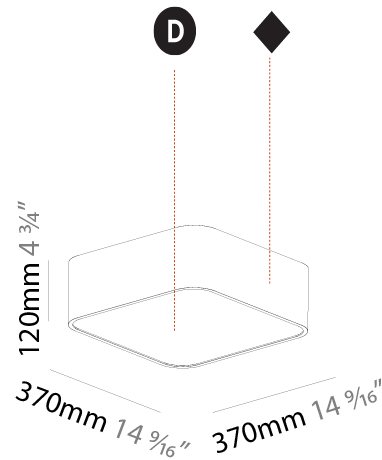

GENERAL

Series: Smoothy
Subseries: Smoothy Standard
Brand: Prolicht
Division: Architectural
Mounting Type: Surface
Mounting Location: Ceiling
Subcategory: Ambient

PHYSICAL

Shape: Square
Length (mm): 370
Length (in): 14 ⁹/₁₆
Width (mm): 370
Width (in): 14 ⁹/₁₆
Height (mm): 120
Height (in): 4 ³/₄
Light Distribution: Direct
Weight (kg): 3.458
Weight (lbs): 7.61
Diffuser: PMMA - Opal or Micro-Prism
Fixture Finish: SSR / BKV / CWI / CRY / HAB / UFT / ITA / RUA / FTG / MYG / LOD / PUS / FRO / FUP / KIA / POP / BLS / SPG / MEY / GOH / GUM / CHC / COM / ABZ / JAG / OBR / MOS / ROR
Fixture Material: Extruded Aluminum / Steel

ELECTRICAL

Lamp Type: LED (Zhaga Standard)
Input Wattage (W): 13.2
Total Output Wattage (W): 12
Dimming: Non-Dimmable
Driver Included: Yes
Driver Location: Integrated
Driver Type: Constant Current -Universal
Driver Class: Class 2
Input Voltage (V): 120 - 277
Constant Current (MA): 350
Upon Request: 0-10Vdc dimming / Phase dimming 120Vac only

LED

Color Temperature (°K): 3000 / 3500 / 4000
Max. Delivered Lumen (lm): 1380 / 1401 / 1430
CRI: >80 CRI
Efficiency (%): 0.867
Lamp Life (hrs): 50000

OPTICAL

RATINGS AND CERTIFICATIONS

Certified By: Certified for North American Standards
IP rating: IP20

PROJECT
TYPE
SPECIFIER
QUANTITY
DATE