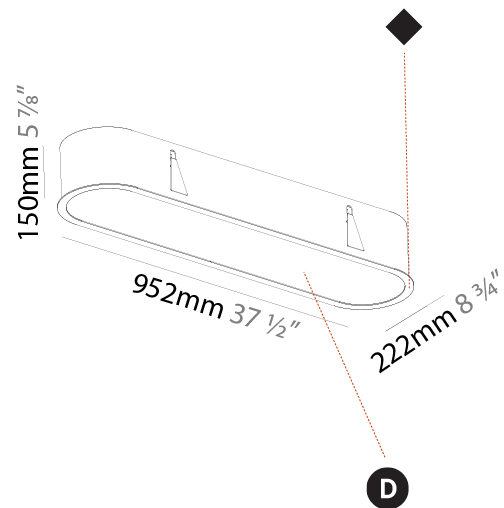

GENERAL

Series: Smoothy
Subseries: Smoothline
Brand: Prolicht
Division: Architectural
Mounting Type: Recessed
Mounting Location: Ceiling
Subcategory: Ambient

PHYSICAL

Shape: Oval
Length (mm): 952
Length (in): 37 1/2
Width (mm): 222
Width (in): 8 3/4
Depth (mm): 150
Depth (in): 5 7/8
Ceiling Thickness (mm): 10 / 12.5 / 15 / 25
Ceiling Thickness (in): 3/8 or 1/2 or 9/16 or 1
Min. Recessing Depth (mm): 160
Min. Recessing Depth (in): 6 5/16
Light Distribution: Direct
Weight (kg): 5.93
Weight (lbs): 13.05
Diffuser: PMMA - Opal or Micro-Prism
Fixture Finish: SSR / BKV / CWI / CRY / HAB / UFT / ITA / RUA / FTG / MYG / LOD / PUS / FRO / FUP / KIA / POP / BLS / SPG / MEY / GOH / GUM / CHC / COM / ABZ / JAG / OBR / MOS / ROR
Fixture Material: Extruded Aluminum / Steel
Cut-out Measurements: 935mm / 36 13/16" x 205mm / 8 1/16"

ELECTRICAL

Lamp Type: LED (Zhaga Standard)
Input Wattage (W): 31.9
Total Output Wattage (W): 27
Dimming: Tri-Mode (Non-Dimming and Phase Dimming (120Vac only) and 0-10V Dimming)
Driver Included: Yes
Driver Location: Integrated
Driver Type: Constant Current - Universal
Driver Class: Class 2
Input Voltage (V): 120 - 277
Constant Current (MA): 500

LED

Color Temperature (°K): 3000 / 3500 / 4000
Max. Delivered Lumen (lm): 2140 / 2303 / 2350
CRI: >80 CRI
Lamp Life (hrs): 50000

OPTICAL

RATINGS AND CERTIFICATIONS

Certified By: Certified for North American Standards
IP rating: IP20

PROJECT
TYPE
SPECIFIER
QUANTITY
DATE

935mm x 205mm
36 13/16" x 8 1/16"

10 - 25mm
3/8" - 1"

160mm
6 5/16"