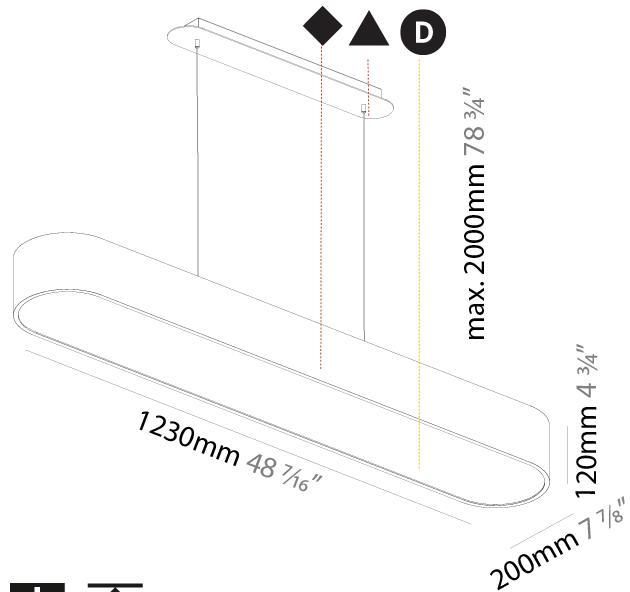

GENERAL

Series: Smoothy
Subseries: Smoothline
Brand: Prolicht
Division: Architectural
Mounting Type: Suspension
Mounting Location: Ceiling
Subcategory: Profile

PHYSICAL

Shape: Oblong
Length (mm): 1230
Length (in): 48 7/16
Width (mm): 200
Width (in): 7 7/8
Height (mm): 120
Height (in): 4 3/4
Max. Overall Height (mm): 2120
Max. Overall Height (in): 82 1/2
Light Distribution: Direct
Weight (kg): 8.855
Weight (lbs): 19.48
Diffuser: PMMA - Opal or Micro-Prism
Fixture Finish: SSR / BKV / CWI / CRY / HAB / UFT / ITA / RUA / FTG / MYG / LOD / PUS / FRO / FUP / KIA / POP / BLS / SPG / MEY / GOH / GUM / CHC / COM / ABZ / JAG / OBR / MOS / ROR
Fixture Material: Extruded Aluminum / Steel
Cable Details: 2000mm / 78 3/4"

ELECTRICAL

Lamp Type: LED (Zhaga Standard)
Input Wattage (W): 42
Total Output Wattage (W): 38
Dimming: Tri-Mode (Non-Dimming and Phase Dimming (120Vac only) and 0-10V Dimming)
Driver Included: Yes
Driver Location: Integrated
Driver Type: Constant Current - Universal
Driver Class: Class 1
Input Voltage (V): 120 - 277
Constant Current (MA): 500

LED

Number of LEDs: 12
Color Temperature (°K): 3000 / 3500 / 4000
Max. Delivered Lumen (lm): 2920 / 3146 / 3210
CRI: >80 CRI
Lamp Life (hrs): 50000

OPTICAL

RATINGS AND CERTIFICATIONS

Certified By: Certified for North American Standards
IP rating: IP20