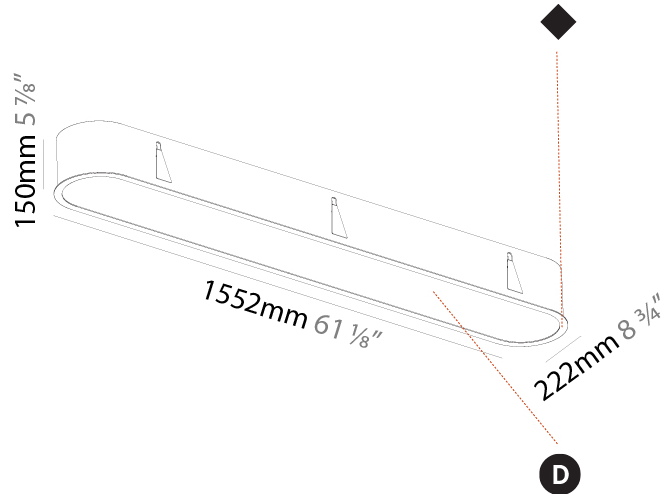

GENERAL

Series: Smoothy
Subseries: Smoothline
Brand: Prolicht
Division: Architectural
Mounting Type: Recessed
Mounting Location: Ceiling
Subcategory: Ambient

PHYSICAL

Shape: Oval
Length (mm): 1552
Length (in): 61 7/8
Width (mm): 222
Width (in): 8 3/4
Depth (mm): 150
Depth (in): 5 7/8
Ceiling Thickness (mm): 10 / 12.5 / 15 / 25
Ceiling Thickness (in): 3/8 or 1/2 or 9/16 or 1
Min. Recessing Depth (mm): 160
Min. Recessing Depth (in): 6 5/16
Light Distribution: Direct
Weight (kg): 8.895
Weight (lbs): 19.57
Diffuser: PMMA - Opal or Micro-Prism
Fixture Finish: SSR / BKV / CWI / CRY / HAB / UFT / ITA / RUA / FTG / MYG / LOD / PUS / FRO / FUP / KIA / POP / BLS / SPG / MEY / GOH / GUM / CHC / COM / ABZ / JAG / OBR / MOS / ROR
Fixture Material: Extruded Aluminum / Steel
Cut-out Measurements: 1535mm / 60 7/16" x 205mm / 8 1/16"

ELECTRICAL

Lamp Type: LED (Zhaga Standard)
Input Wattage (W): 52.8
Total Output Wattage (W): 45
Dimming: Tri-Mode (Non-Dimming and Phase Dimming (120Vac only) and 0-10V Dimming)
Driver Included: Yes
Driver Location: Integrated
Driver Type: Constant Current - Universal
Driver Class: Class 2
Input Voltage (V): 120 - 277
Constant Current (MA): 500

LED

Color Temperature (°K): 3000 / 3500 / 4000
Max. Delivered Lumen (lm): 3570 / 3842 / 3920
CRI: >80 CRI
Lamp Life (hrs): 50000

OPTICAL

RATINGS AND CERTIFICATIONS

Certified By: Certified for North American Standards
IP rating: IP20

PROJECT
TYPE
SPECIFIER
QUANTITY
DATE