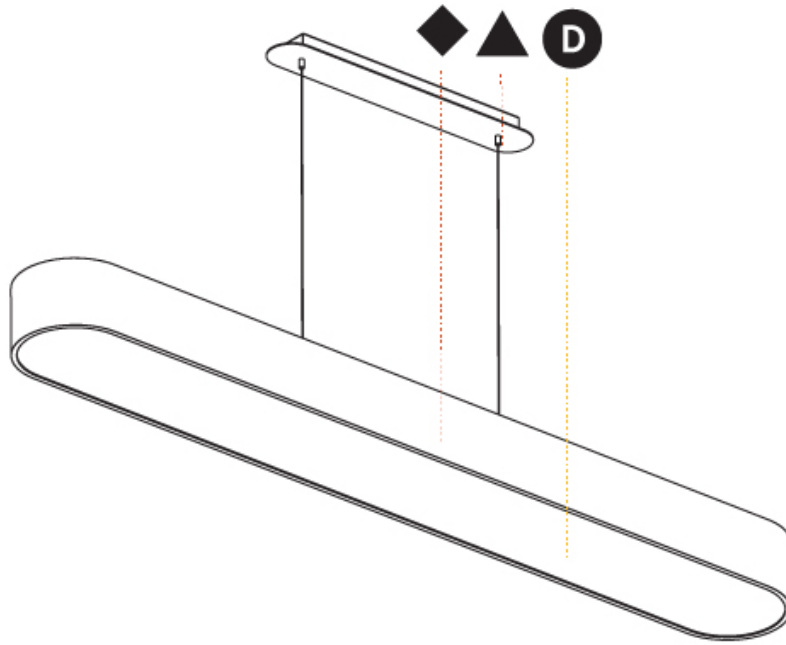

SMOOTHLINE SUSPENSION

A30275-

PROJECT

TYPE

SPECIFIER

QUANTITY

DATE