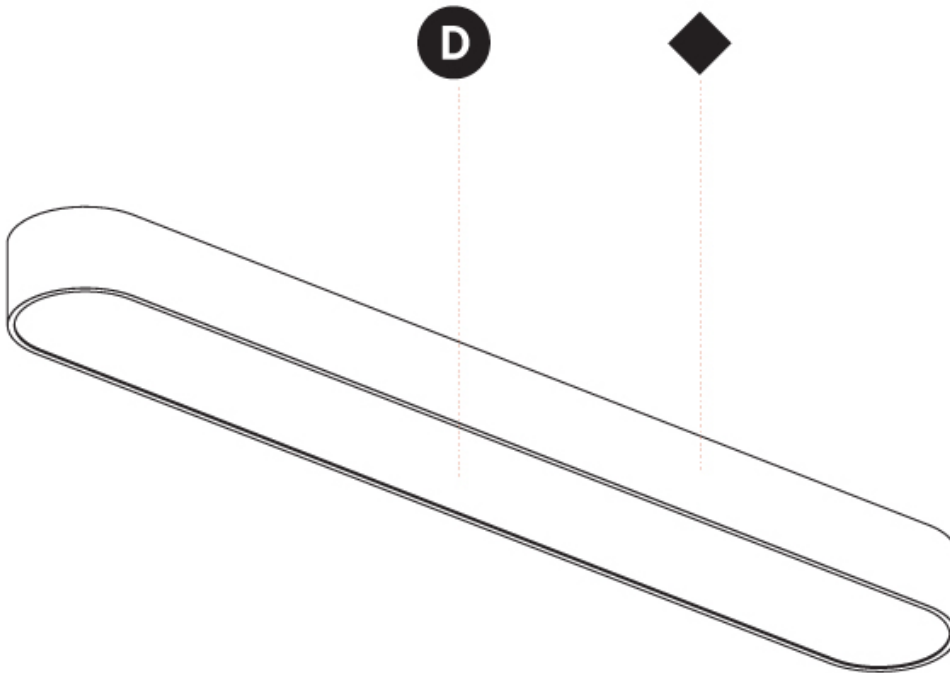

SMOOTHLINE SURFACE

A32972-

PROJECT

TYPE

SPECIFIER

QUANTITY

DATE

SMOOTHLINE TRIMLESS