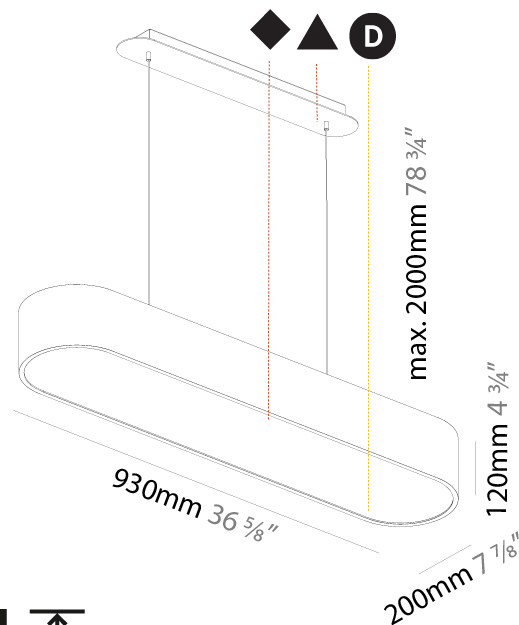

GENERAL

Series: Smoothy
Subseries: Smoothline
Brand: Prolicht
Division: Architectural
Mounting Type: Suspension
Mounting Location: Ceiling
Subcategory: Ambient

PHYSICAL

Shape: Oval
Length (mm): 930
Length (in): 36 5/8
Width (mm): 200
Width (in): 7 7/8
Height (mm): 120
Height (in): 4 3/4
Max. Overall Height (mm): 2120
Max. Overall Height (in): 82 1/2
Light Distribution: Direct
Weight (kg): 6.973
Weight (lbs): 15.34
Diffuser: PMMA - Opal or Micro-Prism
Fixture Finish: SSR / BKV / CWI / CRY / HAB / UFT / ITA / RUA / FTG / MYG / LOD / PUS / FRO / FUP / KIA / POP / BLS / SPG / MEY / GOH / GUM / CHC / COM / ABZ / JAG / OBR / MOS / ROR
Fixture Material: Extruded Aluminum / Steel
Cable Details: 2000mm / 78 3/4"

ELECTRICAL

Lamp Type: LED (Zhaga Standard)
Input Wattage (W): 31.5
Total Output Wattage (W): 27
Dimming: Tri-Mode (Non-Dimming and Phase Dimming (120Vac only) and 0-10V Dimming)
Driver Included: Yes
Driver Location: Integrated
Driver Type: Constant Current - Universal
Driver Class: Class 2
Input Voltage (V): 120 - 277
Constant Current (MA): 500

LED

Number of LEDs: 9
Color Temperature (°K): 3000 / 3500 / 4000
Max. Delivered Lumen (lm): 2190 / 2362 / 2410
Nominal Lumen (lm): 3285lm
CRI: >80 CRI
Lamp Life (hrs): 50000

OPTICAL

RATINGS AND CERTIFICATIONS

Certified By: Certified for North American Standards
IP rating: IP20