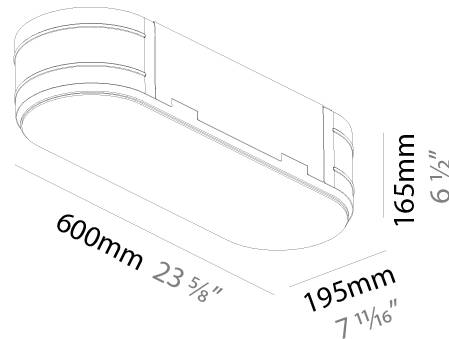

GENERAL

Series: Smoothy
 Subseries: Smoothline
 Brand: Prolicht
 Division: Architectural
 Mounting Type: Suspension
 Mounting Location: Ceiling
 Subcategory: Profile

PHYSICAL

Shape: Oblong
 Length (mm): 1530
 Length (in): 60 1/4
 Width (mm): 200
 Width (in): 7 7/8
 Height (mm): 120
 Height (in): 4 3/4
 Max. Overall Height (mm): 2120
 Max. Overall Height (in): 82 1/2
 Light Distribution: Direct
 Weight (kg): 10.765
 Weight (lbs): 23.73
 Diffuser: PMMA - Opal or Micro-Prism
 Fixture Finish: SSR / BKV / CWI / CRY / HAB / UFT / ITA / RUA / FTG / MYG / LOD / PUS / FRO / FUP / KIA / POP / BLS / SPG / MEY / GOH / GUM / CHC / COM / ABZ / JAG / OBR / MOS / ROR
 Fixture Material: Extruded Aluminum / Steel
 Cable Details: 2000mm / 78 3/4"

GENERAL

Series: Smoothy
 Subseries: Smoothline
 Brand: Prolicht
 Division: Architectural
 Mounting Type: Trimless
 Mounting Location: Ceiling
 Subcategory: Ambient

PHYSICAL

Shape: Oval
 Length (mm): 600
 Length (in): 23 5/8
 Width (mm): 195
 Width (in): 7 11/16
 Depth (mm): 165
 Depth (in): 6 1/2
 Ceiling Thickness (mm): 10 / 12.5 / 15 / 25 / 30
 Ceiling Thickness (in): 3/8 or 1/2 or 9/16 or 1 or 1 3/16
 Min. Recessing Depth (mm): 180
 Min. Recessing Depth (in): 7 1/16
 Light Distribution: Direct
 Weight (kg): 3.8
 Weight (lbs): 7.6
 Diffuser: PMMA - Opal
 Fixture Material: Extruded Aluminum / Steel
 Cut-out Measurements: 635mm / 25" x 230mm / 9 1/16"
 Upon Request: Unique Sizes Unique Ceiling Thickness Unique Mounting Depth Spot Inserts

OPTICAL

RATINGS AND CERTIFICATIONS

Certified By: Certified for North American Standards
 IP rating: IP20

PROJECT
TYPE
SPECIFIER
QUANTITY
DATE

635mm x 230mm
25" x 9 1/16"

10 | 12 1/2 | 15 | 25 | 30mm
3/8" | 1/2" | 9/16" | 1" | 3/16"