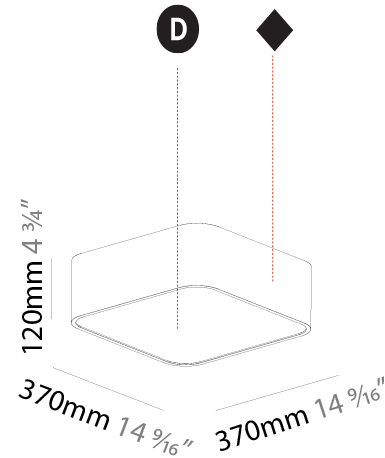

GENERAL

Series: Smoothy
Subseries: Smoothy Standard
Partner: Prolicht
Division: Architectural
Installation: Surface
Product Type: Ceiling Surface
Mounting Location: Ceiling
Light Distribution: Direct

PHYSICAL

Shape: Square
Length (mm): 370
Length (in): 14 9/16
Width (mm): 370
Width (in): 14 9/16
Height (mm): 120
Height (in): 4 3/4
Weight (kg): 3.458
Weight (lbs): 7.61
Diffuser: PMMA - Opal or Micro-Prism
Fixture Finish: SSR / BKV / CWI / CRY / HAB / UFT / ITA / RUA / FTG / MYG / LOD / PUS / FRO / FUP / KIA / POP / BLS / SPG / MEY / GOH / CHC / COM / ABZ / JAG / OBR / MOS / ROR
Fixture Material: Extruded Aluminum / Steel

ELECTRICAL

Lamp Type: LED (Zhaga Standard)
Input Wattage (W): 13.2
Total Output Wattage (W): 12
Dimming: Non-Dimmable
Driver Included: Yes
Driver Location: Integrated
Driver Type: Constant Current -Universal
Driver Class: Class 2
Input Voltage (V): 120 - 277
Constant Current (MA): 350
Upon Request: 0-10Vdc dimming / Phase dimming 120Vac only

LED

Color Temperature (°K): 3000 / 4000
Max. Delivered Lumen (lm): 1380 / 1430
CRI: >80 CRI
Efficiency (%): 0.867
Lamp Life (hrs): 50000
Upon Request: Other CCT available

OPTICAL

RATINGS AND CERTIFICATIONS

Certified By: Certified for North American Standards
IP rating: IP20

PROJECT
TYPE
SPECIFIER
QUANTITY
DATE