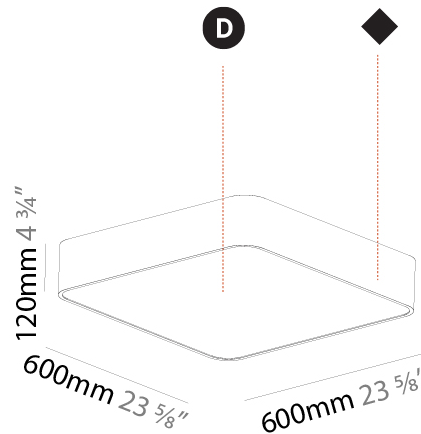

GENERAL

Series: Smoothy
Subseries: Smoothy Standard
Partner: Prolicht
Division: Architectural
Installation: Surface
Product Type: Ceiling Surface
Mounting Location: Ceiling
Light Distribution: Direct

PHYSICAL

Shape: Square
Length (mm): 600
Length (in): 23 5/8
Width (mm): 600
Width (in): 23 5/8
Height (mm): 120
Height (in): 4 3/4
Weight (kg): 11.315
Weight (lbs): 24.89
Diffuser: [PMMA - Opal or Micro-Prism](#)
Fixture Finish: [SSR / BKV / CWI / CRY / HAB / UFT / ITA / RUA / FTG / MYG / LOD / PUS / FRO / FUP / KIA / POP / BLS / SPG / MEY / GOH / CHC / COM / ABZ / JAG / OBR / MOS / ROR](#)
Fixture Material: [Extruded Aluminum / Steel](#)

ELECTRICAL

Lamp Type: LED (Zhaga Standard)
Input Wattage (W): 55
Total Output Wattage (W): 49.7
Dimming: [Non-Dimmable](#)
Driver Included: Yes
Driver Location: Integrated
Driver Type: [Constant Current - Universal](#)
Driver Class: [Class 2](#)
Input Voltage (V): 120 - 277
Constant Current (mA): 350
Upon Request: (Not included - see components) Integral: 0-10Vdc dimming / Phase dimming 120Vac only

LED

[Color Temperature (°K): 3000 / 4000](#)
Max. Delivered Lumen (lm): 5520 / 5720
CRI: >80 CRI
Efficiency (%): 0.867
Lamp Life (hrs): 50000
Upon Request: Other CCT available

OPTICAL

RATINGS AND CERTIFICATIONS

Certified By: Certified for North American Standards
IP rating: IP20

PROJECT
TYPE
SPECIFIER
QUANTITY
DATE