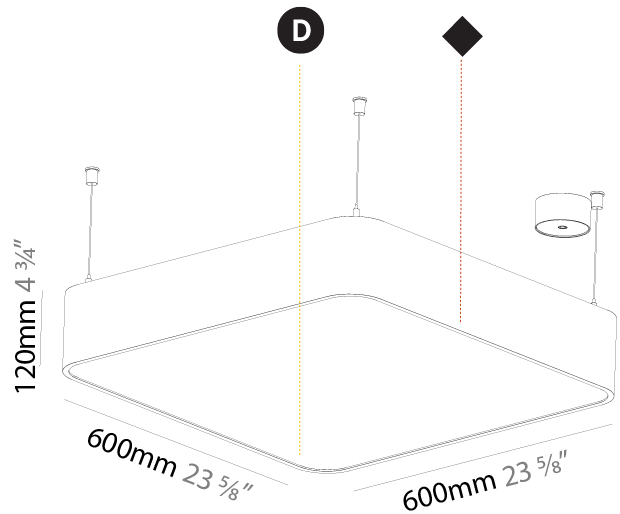

GENERAL

Series: Smoothy
Subseries: Smoothy Standard
Partner: Prolicht
Division: Architectural
Installation: Suspension
Product Type: Pendant
Mounting Location: Ceiling
Light Distribution: Direct

PHYSICAL

Shape: Square
Length (mm): 600
Length (in): 23 5/8
Width (mm): 600
Width (in): 23 5/8
Height (mm): 120
Height (in): 4 3/4
Max. Overall Height (mm): 2120mm / 83-7/16
Max. Overall Height (in): 83 7/16
Weight (kg): 10.86
Weight (lbs): 23.94
Diffuser: PMMA - Opal or Micro-Prism
Fixture Finish: SSR / BKV / CWI / CRY / HAB / UFT / ITA / RUA / FTG / MYG / LOD / PUS / FRO / FUP / KIA / POP / BLS / SPG / MEY / GOH / CHC / COM / ABZ / JAG / OBR / MOS / ROR
Fixture Material: Extruded Aluminum / Steel
Cable Details: 2000mm / 78 3/4"

ELECTRICAL

Lamp Type: LED (Zhaga Standard)
Input Wattage (W): 50
Total Output Wattage (W): 45
Dimming: Non-Dimmable
Driver Included: Yes
Driver Location: Integrated
Driver Type: Constant Current - Universal
Driver Class: Class 2
Input Voltage (V): 120 - 277
Constant Current (MA): 350
Upon Request: (Not included - see components) Integral: 0-10Vdc dimming / Phase dimming 120Vac only

LED

Color Temperature (°K): 3000 / 4000
Max. Delivered Lumen (lm): 5520 / 5720
CRI: >80 CRI
Efficiency (%): 82.7
Lamp Life (hrs): 50000
Upon Request: Other CCT available

OPTICAL

RATINGS AND CERTIFICATIONS

Certified By: Certified for North American Standards
IP rating: IP20