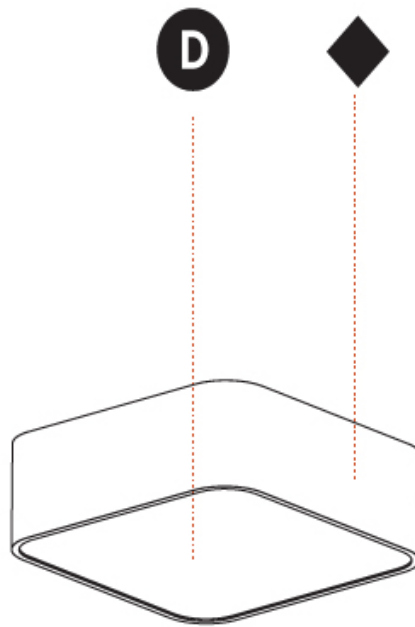

SMOOTHY STANDARD SURFACE

A32365-

PROJECT _____

TYPE _____

SPECIFIER _____

QUANTITY _____

DATE _____