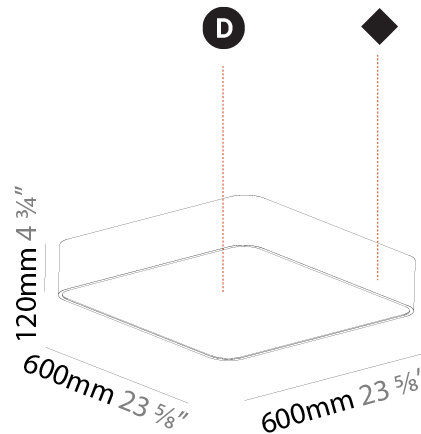

GENERAL

Series: Smoothy
Subseries: Smoothy Standard
Brand: Prolicht
Division: Architectural
Mounting Type: Surface
Mounting Location: Ceiling
Subcategory: Ambient

PHYSICAL

Shape: Square
Length (mm): 600
Length (in): 23 5/8
Width (mm): 600
Width (in): 23 5/8
Height (mm): 120
Height (in): 4 3/4
Light Distribution: Direct
Weight (kg): 11.315
Weight (lbs): 24.89
Diffuser: PMMA - Opal or Micro-Prism
Fixture Finish: SSR / BKV / CWI / CRY / HAB / UFT / ITA / RUA / FTG / MYG / LOD / PUS / FRO / FUP / KIA / POP / BLS / SPG / MEY / GOH / GUM / CHC / COM / ABZ / JAG / OBR / MOS / ROR
Fixture Material: Extruded Aluminum / Steel

ELECTRICAL

Lamp Type: LED (Zhaga Standard)
Input Wattage (W): 55
Total Output Wattage (W): 49.7
Dimming: Non-Dimmable
Driver Included: Yes
Driver Location: Integrated
Driver Type: Constant Current - Universal
Driver Class: Class 2
Input Voltage (V): 120 - 277
Constant Current (MA): 350
Upon Request: (Not included - see components) Integral: 0-10Vdc dimming / Phase dimming 120Vac only

LED

Color Temperature (°K): 3000 / 3500 / 4000
Max. Delivered Lumen (lm): 5520 / 5606 / 5720
CRI: >80 CRI
Efficiency (%): 0.867
Lamp Life (hrs): 50000

OPTICAL

RATINGS AND CERTIFICATIONS

Certified By: Certified for North American Standards
IP rating: IP20