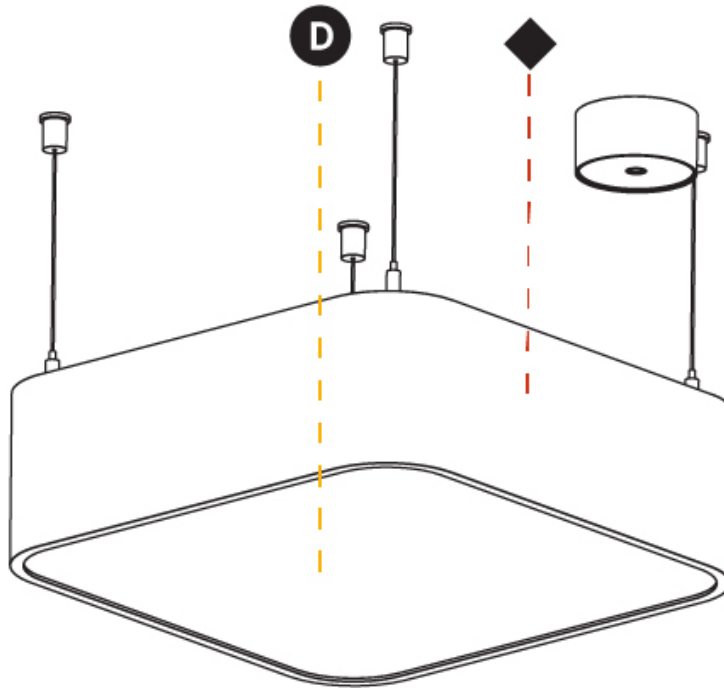

SMOOTHY STANDARD SUSPENSION

A31672-

PROJECT	_____
TYPE	_____
SPECIFIER	_____
QUANTITY	_____
DATE	_____

A