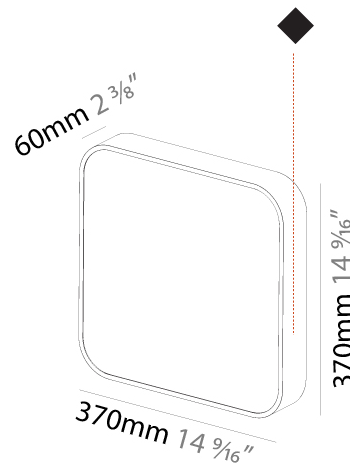

GENERAL

Series: Smoothy
Subseries: Smoothy Flat
Brand: Prolicht
Division: Architectural
Mounting Type: Surface
Mounting Location: Ceiling
Subcategory: Ambient

PHYSICAL

Shape: Square
Length (mm): 370
Length (in): 14 9/16
Height (mm): 370
Depth (mm): 60
Height (in): 14 9/16
Depth (in): 2 3/8
Light Distribution: Direct
Weight (kg): 3.16
Weight (lbs): 6.94
Diffuser: PMMA - Opal
Fixture Finish: SSR / BKV / CWI / CRY / HAB / UFT / ITA / RUA / FTG / MYG / LOD / PUS / FRO / FUP / KIA / POP / BLS / SPG / MEY / GOH / GUM / CHC / COM / ABZ / JAG / OBR / MOS / ROR
Fixture Material: Extruded Aluminum / Steel

ELECTRICAL

Lamp Type: LED (Zhaga Standard)
Input Wattage (W): 13.2
Total Output Wattage (W): 12
Dimming: Non-Dimmable
Driver Included: Yes
Driver Location: Integrated
Driver Type: Constant Current - Universal
Driver Class: Class 2
Input Voltage (V): 120 - 277
Constant Current (MA): 350
Upon Request: (Not included - see components) Integral: 0-10Vdc dimming / Phase dimming 120Vac only

LED

Color Temperature (°K): 3000 / 3500 / 4000
Max. Delivered Lumen (lm): 1200 / 1225 / 1250
CRI: >80 CRI
Lamp Life (hrs): 50000

OPTICAL

RATINGS AND CERTIFICATIONS

Certified By: Certified for North American Standards
IP rating: IP20