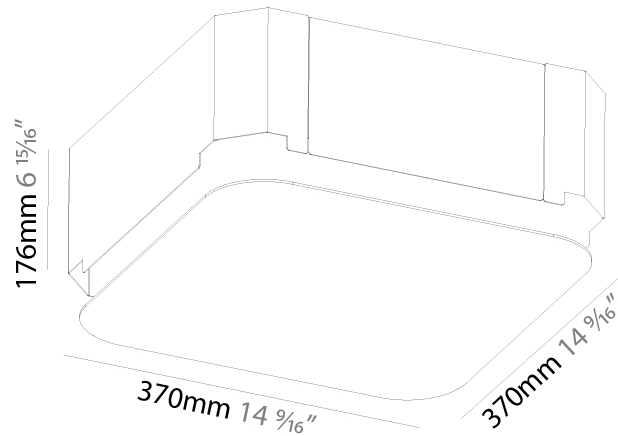

PHYSICAL

Shape: Square
Length (mm): 370
Length (in): 14 9/16
Width (mm): 370
Width (in): 14 9/16
Depth (mm): 176
Depth (in): 6 15/16
Ceiling Thickness (mm): 10 / 12.5 / 15 / 25 / 30
Ceiling Thickness (in): 3/8 or 1/2 or 9/16 or 1 or 1 3/16
Min. Recessing Depth (mm): 200
Min. Recessing Depth (in): 7 7/8
Light Distribution: Direct
Weight (kg): 4.236
Weight (lbs): 9.32
Diffuser: PMMA - Opal
Fixture Material: Extruded Aluminum / Steel
Cut-out Measurements: 405mm / 15 15/16" x 405mm 15 15/16"
Upon Request: Unique Sizes Unique Ceiling Thickness Unique Mounting Depth Spot Inserts

ELECTRICAL

Lamp Type: LED (Zhaga Standard)
Input Wattage (W): 13.2
Total Output Wattage (W): 12.4
Dimming: Non-Dimmable
Driver Included: Yes
Driver Location: Integrated
Driver Type: Constant Current - Universal
Driver Class: Class 2
Input Voltage (V): 120 - 277
Constant Current (MA): 350
Upon Request: (Not included - see components) Integral: 0-10Vdc dimming / Phase dimming 120Vac only

LED

Color Temperature (°K): 3000 / 3500 / 4000
Max. Delivered Lumen (lm): 1090 / 1107 / 1130
CRI: >80 CRI
Efficiency (%): 0.804
Lamp Life (hrs): 50000
Upon Request: RGB-W Tunable White Special Color Temperature CRI90

OPTICAL

RATINGS AND CERTIFICATIONS

Certified By: Certified for North American Standards
IP rating: IP20

200mm 7 7/8" 405mm x 405mm 15 15/16" x 15 15/16" 10 | 12 1/2 | 15 | 25 | 30mm 3/8" 1/2" 9/16" 1" 1 3/16"