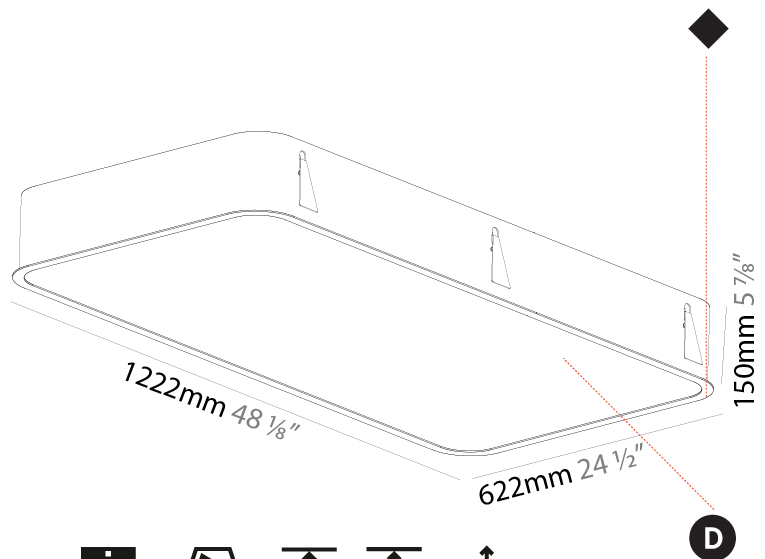

PHYSICAL

Shape: Square
Length (mm): 1222
Length (in): 48 7/8
Width (mm): 622
Width (in): 24 1/2
Height (mm): 150
Height (in): 5 7/8
Ceiling Thickness (mm): 10 / 12.5 / 15 / 25
Ceiling Thickness (in): 3/8 or 1/2 or 9/16 or 1
Min. Recessing Depth (mm): 160
Min. Recessing Depth (in): 6 5/16
Light Distribution: Direct
Weight (kg): 24.4
Weight (lbs): 53.68
Diffuser: PMMA - Opal or Micro-Prism
Fixture Finish: SSR / BKV / CWI / CRY / HAB / UFT / ITA / RUA / FTG / MYG / LOD / PUS / FRO / FUP / KIA / POP / BLS / SPG / MEY / GOH / GUM / CHC / COM / ABZ / JAG / OBR / MOS / ROR
Fixture Material: Extruded Aluminum / Steel
Cut-out Measurements: 1205mm / 47 7/16" x 605mm / 23 13/16"

ELECTRICAL

Lamp Type: LED (Zhaga Standard)
Input Wattage (W): 108.9
Total Output Wattage (W): 99
Dimming: Non-Dimmable
Driver Included: Yes
Driver Location: Integrated
Driver Type: Constant Current - Universal
Driver Class: Class 2
Input Voltage (V): 120 - 277
Constant Current (MA): 350
Upon Request: (Not included - see components) Integral: 0-10Vdc dimming / Phase dimming 120Vac only

LED

Color Temperature (°K): 3000 / 3500 / 4000
Max. Delivered Lumen (lm): 11050 / 11221 / 11450
CRI: >80 CRI
Efficiency (%): 0.827
Lamp Life (hrs): 50000

OPTICAL

RATINGS AND CERTIFICATIONS

Certified By: Certified for North American Standards
IP rating: IP20