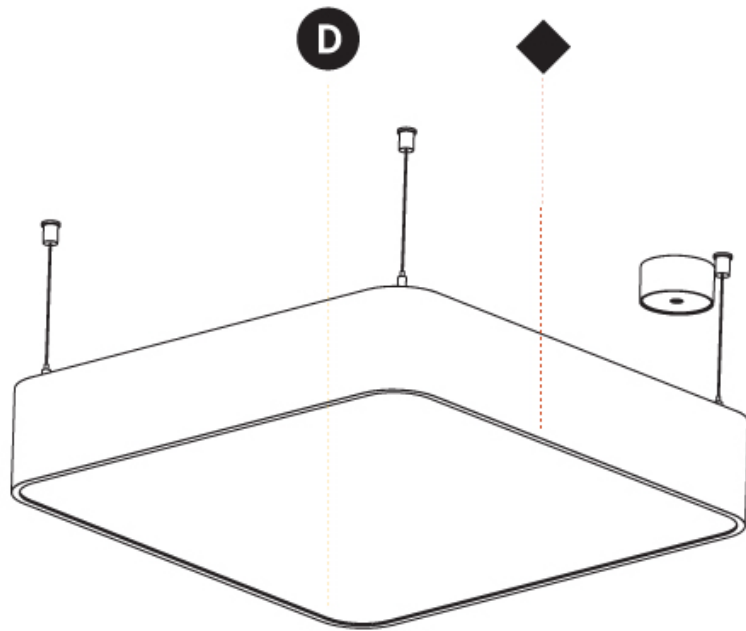

SMOOTHY STANDARD SUSPENSION

A31679-

PROJECT	_____
TYPE	_____
SPECIFIER	_____
QUANTITY	_____
DATE	_____