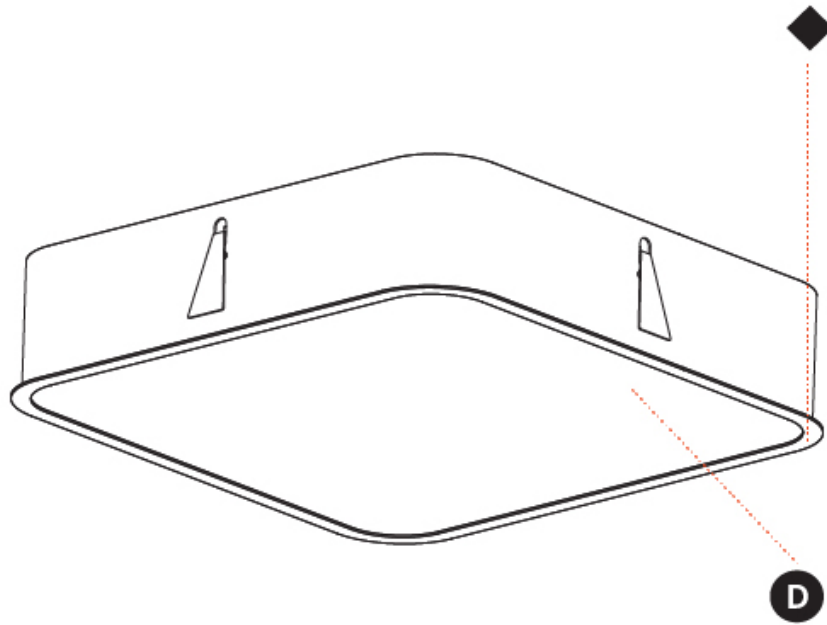

SMOOTHY STANDARD RECESSED

A37599-

PROJECT	_____
TYPE	_____
SPECIFIER	_____
QUANTITY	_____
DATE	_____

A