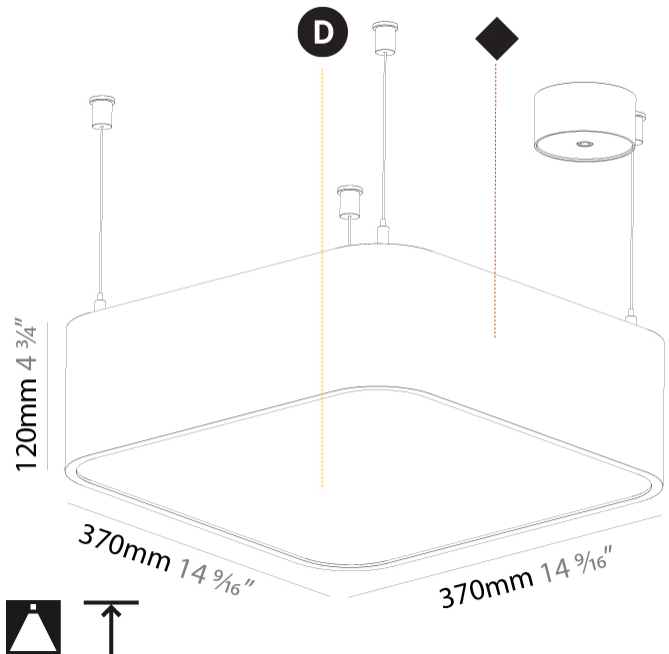

GENERAL

Series: Smoothy
Subseries: Smoothy Standard
Brand: Prolicht
Division: Architectural
Mounting Type: Suspension
Mounting Location: Ceiling
Subcategory: Ambient

PHYSICAL

Shape: Square
Length (mm): 370
Length (in): 14 ⁹/₁₆
Width (mm): 370
Width (in): 14 ⁹/₁₆
Height (mm): 120
Height (in): 4 ³/₄
Max. Overall Height (mm): 2120
Max. Overall Height (in): 83 ⁷/₁₆
Light Distribution: Direct
Weight (kg): 4.15
Weight (lbs): 9.13
Diffuser: PMMA - Opal or Micro-Prism
Fixture Finish: SSR / BKV / CWI / CRY / HAB / UFT / ITA / RUA / FTG / MYG / LOD / PUS / FRO / FUP / KIA / POP / BLS / SPG / MEY / GOH / GUM / CHC / COM / ABZ / JAG / OBR / MOS / ROR
Fixture Material: Extruded Aluminum / Steel
Cable Details: 2000mm / 78 3/4"

ELECTRICAL

Lamp Type: LED (Zhaga Standard)
Input Wattage (W): 12
Total Output Wattage (W): 10
Dimming: Non-Dimmable
Driver Included: Yes
Driver Location: Integrated
Driver Type: Constant Current - Universal
Driver Class: Class 2
Input Voltage (V): 120 - 277
Constant Current (MA): 350
Upon Request: (Not included - see components) Integral: 0-10Vdc dimming / Phase dimming 120Vac only

LED

Color Temperature (°K): 3000 / 3500 / 4000
Max. Delivered Lumen (lm): 1380 / 1401 / 1430
CRI: >80 CRI
Efficiency (%): 82.7
Lamp Life (hrs): 50000

OPTICAL

RATINGS AND CERTIFICATIONS

Certified By: Certified for North American Standards
IP rating: IP20