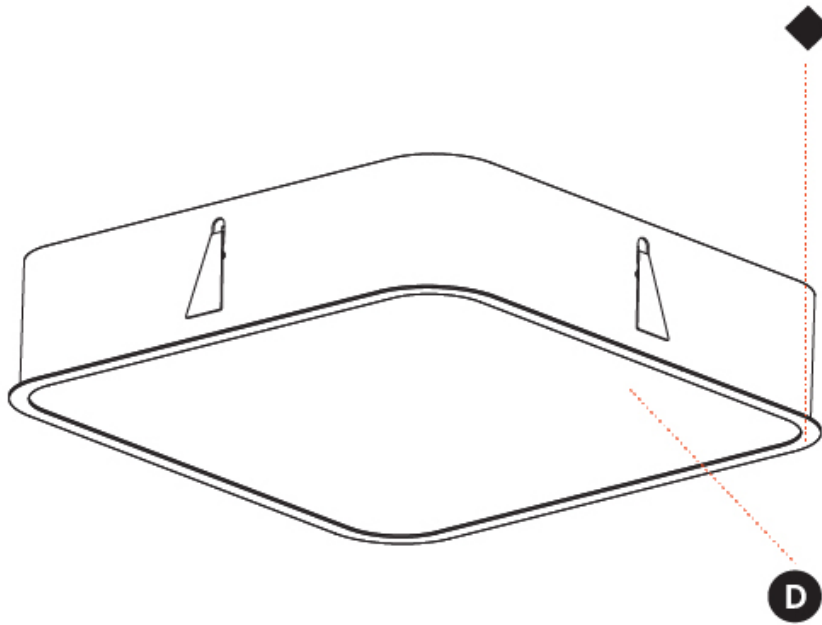

SMOOTHY STANDARD RECESSED

A37599-

PROJECT _____

TYPE _____

SPECIFIER _____

QUANTITY _____

DATE _____

A