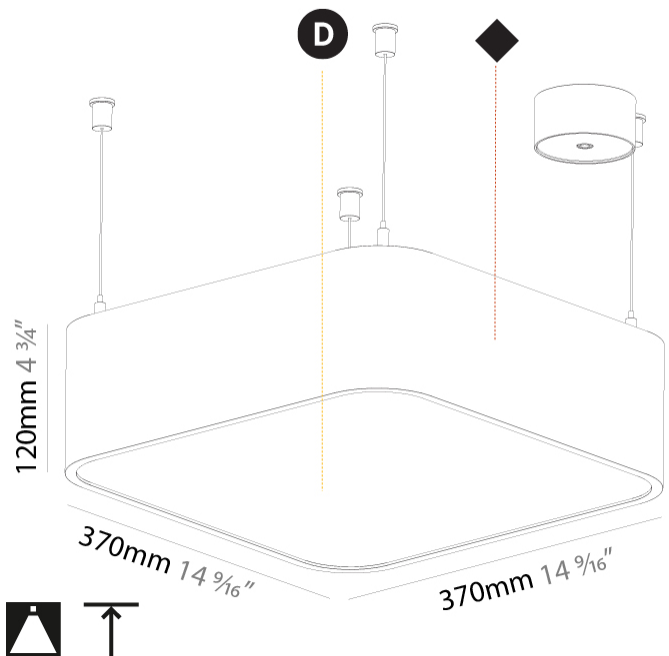

GENERAL

Series: Smoothy
Subseries: Smoothy Standard
Brand: Prolicht
Division: Architectural
Mounting Type: Suspension
Mounting Location: Ceiling
Subcategory: Ambient

PHYSICAL

Shape: Square
Length (mm): 370
Length (in): 14 5/16
Width (mm): 370
Width (in): 14 5/16
Height (mm): 120
Height (in): 4 3/4
Max. Overall Height (mm): 2120
Max. Overall Height (in): 83 7/16
Light Distribution: Direct
Weight (kg): 4.15
Weight (lbs): 9.13
Diffuser: PMMA - Opal or Micro-Prism
Fixture Finish: SSR / BKV / CWI / CRY / HAB / UFT / ITA / RUA / FTG / MYG / LOD / PUS / FRO / FUP / KIA / POP / BLS / SPG / MEY / GOH / GUM / CHC / COM / ABZ / JAG / OBR / MOS / ROR
Fixture Material: Extruded Aluminum / Steel
Cable Details: 2000mm / 78 3/4"

ELECTRICAL

Lamp Type: LED (Zhaga Standard)
Input Wattage (W): 12
Total Output Wattage (W): 10
Dimming: Non-Dimmable
Driver Included: Yes
Driver Location: Integrated
Driver Type: Constant Current - Universal
Driver Class: Class 2
Input Voltage (V): 120 - 277
Constant Current (MA): 350
Upon Request: (Not included - see components) Integral: 0-10Vdc dimming / Phase dimming 120Vac only

LED

Color Temperature (°K): 3000 / 3500 / 4000
Max. Delivered Lumen (lm): 1380 / 1401 / 1430
CRI: >80 CRI
Efficiency (%): 82.7
Lamp Life (hrs): 50000

OPTICAL

RATINGS AND CERTIFICATIONS

Certified By: Certified for North American Standards
IP rating: IP20