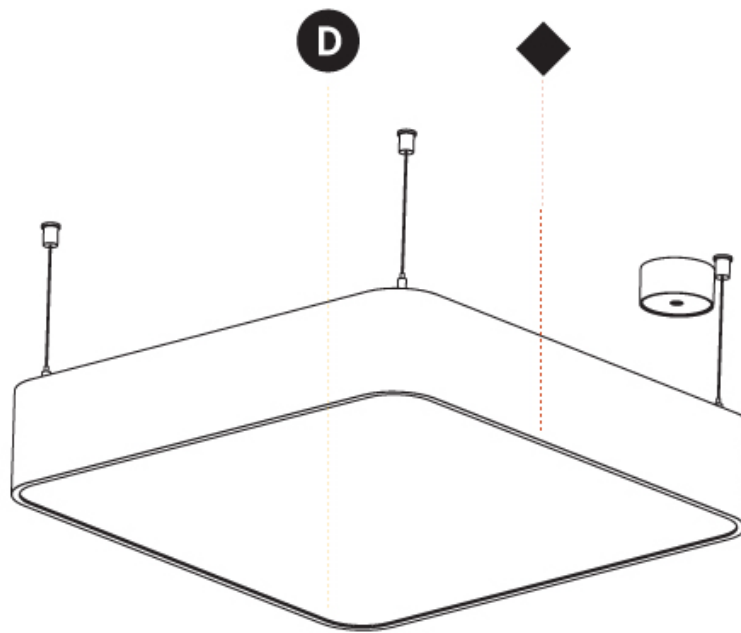

SMOOTHY STANDARD SUSPENSION

A31679-

PROJECT _____

TYPE _____

SPECIFIER _____

QUANTITY _____

DATE _____