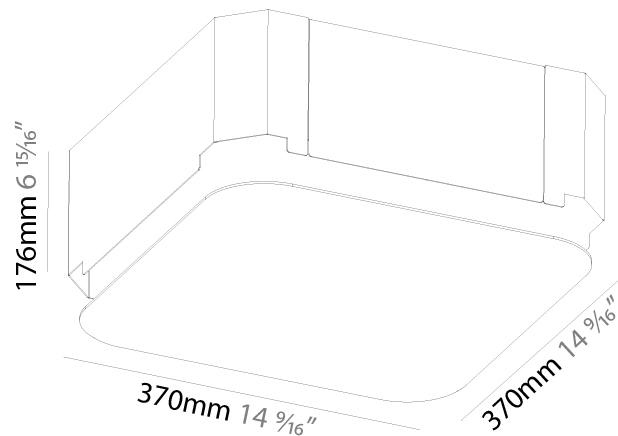

PHYSICAL

Shape: Square
Length (mm): 370
Length (in): 14 9/16
Width (mm): 370
Width (in): 14 9/16
Depth (mm): 176
Depth (in): 6 15/16
Ceiling Thickness (mm): 10 / 12.5 / 15 / 25 / 30
Ceiling Thickness (in): 3/8 or 1/2 or 9/16 or 1 or 1 3/16
Min. Recessing Depth (mm): 200
Min. Recessing Depth (in): 7 7/8
Light Distribution: Direct
Weight (kg): 4.236
Weight (lbs): 9.32
Diffuser: PMMA - Opal
Fixture Material: Extruded Aluminum / Steel
Cut-out Measurements: 405mm / 15 15/16" x 405mm 15 15/16"
Upon Request: Unique Sizes Unique Ceiling Thickness Unique Mounting Depth Spot Inserts

ELECTRICAL

Lamp Type: LED (Zhaga Standard)
Input Wattage (W): 13.2
Total Output Wattage (W): 12.4
Dimming: Non-Dimmable
Driver Included: Yes
Driver Location: Integrated
Driver Type: Constant Current - Universal
Driver Class: Class 2
Input Voltage (V): 120 - 277
Constant Current (MA): 350
Upon Request: (Not included - see components) Integral: 0-10Vdc dimming / Phase dimming 120Vac only

LED

Color Temperature (°K): 3000 / 3500 / 4000
Max. Delivered Lumen (lm): 1090 / 1107 / 1130
CRI: >80 CRI
Efficiency (%): 0.804
Lamp Life (hrs): 50000
Upon Request: RGB-W Tunable White Special Color Temperature CRI90

OPTICAL

RATINGS AND CERTIFICATIONS

Certified By: Certified for North American Standards
IP rating: IP20

PROJECT
TYPE
SPECIFIER
QUANTITY
DATE