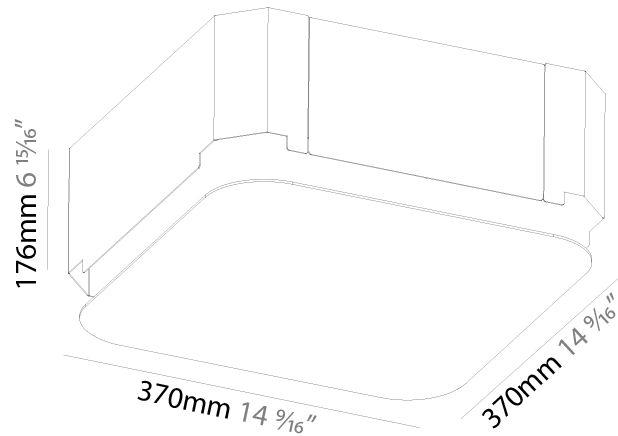

PHYSICAL

Shape: Square
Length (mm): 370
Length (in): 14 ⁹/₁₆"
Width (mm): 370
Width (in): 14 ⁹/₁₆"
Depth (mm): 176
Depth (in): 6 ¹⁵/₁₆"
Ceiling Thickness (mm): 10 / 12.5 / 15 / 25 / 30
Ceiling Thickness (in): 3/8 or 1/2 or 9/16 or 1 or 1 3/16
Min. Recessing Depth (mm): 200
Min. Recessing Depth (in): 7 ⁷/₈"
Light Distribution: Direct
Weight (kg): 4.236
Weight (lbs): 9.32
Diffuser: PMMA - Opal
Fixture Material: Extruded Aluminum / Steel
Cut-out Measurements: 405mm / 15 15/16" x 405mm 15 15/16"
Upon Request: Unique Sizes Unique Ceiling Thickness Unique Mounting Depth Spot Inserts

ELECTRICAL

Lamp Type: LED (Zhaga Standard)
Input Wattage (W): 13.2
Total Output Wattage (W): 12.4
Dimming: Non-Dimmable
Driver Included: Yes
Driver Location: Integrated
Driver Type: Constant Current - Universal
Driver Class: Class 2
Input Voltage (V): 120 - 277
Constant Current (MA): 350
Upon Request: (Not included - see components) Integral: 0-10Vdc dimming / Phase dimming 120Vac only

LED

Color Temperature (°K): 3000 / 3500 / 4000
Max. Delivered Lumen (lm): 1090 / 1107 / 1130
CRI: >80 CRI
Efficiency (%): 0.804
Lamp Life (hrs): 50000
Upon Request: RGB-W Tunable White Special Color Temperature CRI90

OPTICAL

RATINGS AND CERTIFICATIONS

Certified By: Certified for North American Standards
IP rating: IP20

PROJECT
TYPE
SPECIFIER
QUANTITY
DATE

200mm 7 7/8"   405mm x 405mm 15 15/16" x 15 15/16"   10 | 12 1/2 | 15 | 25 | 30mm 3/8" 1/2" 9/16" 1" 1 3/16"