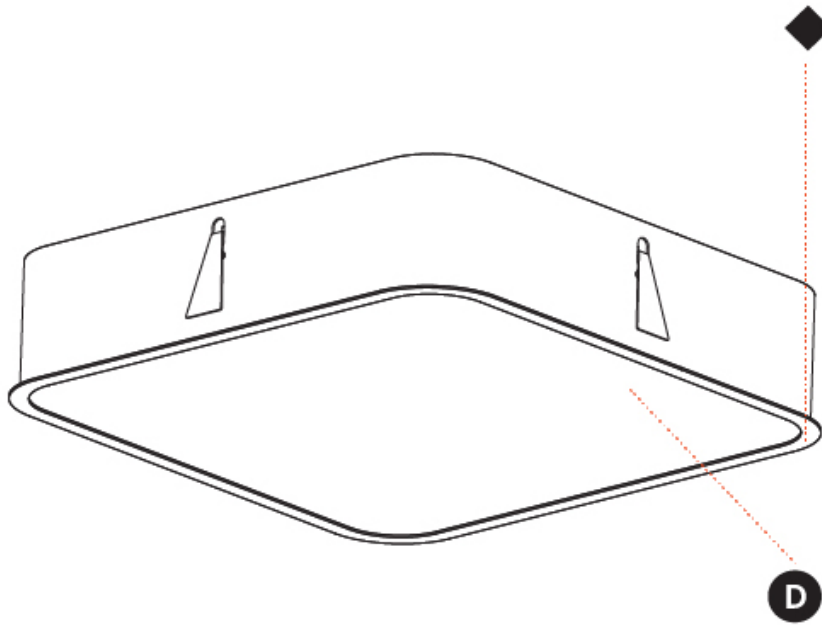

SMOOTHY STANDARD RECESSED

A37599-

PROJECT	_____
TYPE	_____
SPECIFIER	_____
QUANTITY	_____
DATE	_____

A