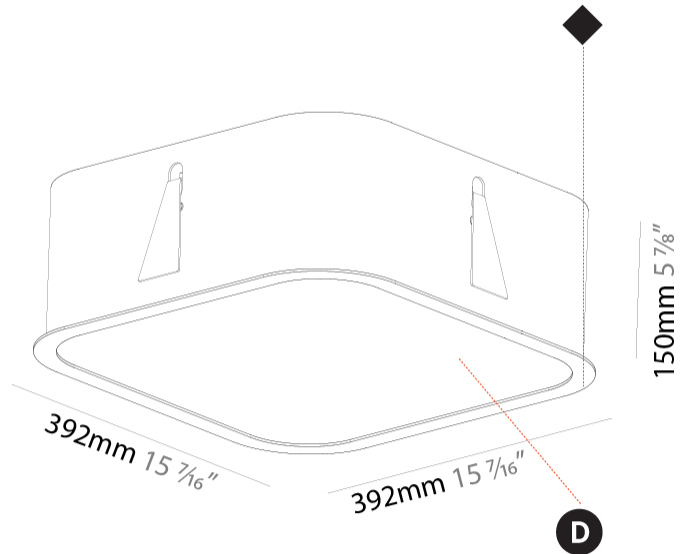

PHYSICAL

Shape: Square
Length (mm): 392
Length (in): 15 7/16
Width (mm): 392
Width (in): 15 7/16
Height (mm): 150
Height (in): 5 7/8
Ceiling Thickness (mm): 10 / 12.5 / 15 / 25
Ceiling Thickness (in): 3/8 or 1/2 or 9/16 or 1
Min. Recessing Depth (mm): 160
Min. Recessing Depth (in): 6 5/16
Weight (kg): 4.341
Weight (lbs): 9.57
Diffuser: PMMA - Opal or Micro-Prism
Fixture Finish: SSR / BKV / CWI / CRY / HAB / UFT / ITA / RUA / FTG / MYG / LOD / PUS / FRO / FUP / KIA / POP / BLS / SPG / MEY / GOH / CHC / COM / ABZ / JAG / OBR / MOS / ROR
Fixture Material: Extruded Aluminum / Steel
Cut-out Measurements: 375mm / 14 3/4" x 375mm / 14 3/4"

ELECTRICAL

Lamp Type: LED (Zhaga Standard)
Input Wattage (W): 13.2
Total Output Wattage (W): 12
Dimming: Non-Dimmable
Driver Included: Yes
Driver Location: Integrated
Driver Type: Constant Current - Universal
Driver Class: Class 2
Input Voltage (V): 120 - 277
Constant Current (MA): 350
Upon Request: (Not included - see components) Integral: 0-10Vdc dimming / Phase dimming 120Vac only

LED

Color Temperature (°K): 3000 / 4000
Max. Delivered Lumen (lm): 1380 / 1430
CRI: >80 CRI
Efficiency (%): 0.827
Lamp Life (hrs): 50000
Upon Request: Other CCT available

OPTICAL

RATINGS AND CERTIFICATIONS

Certified By: Certified for North American Standards
IP rating: IP20

375mm x 375mm
14 3/4" x 14 3/4"

10 - 25mm
3/8" - 1"

160mm
6 5/16"