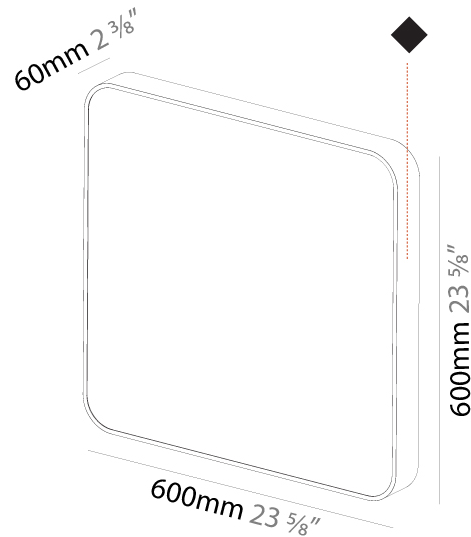

GENERAL

Series: Smoother
Subseries: Smoother Flat
Brand: Prolicht
Division: Architectural
Mounting Type: Surface
Mounting Location: Ceiling
Subcategory: Ambient

PHYSICAL

Shape: Square
Length (mm): 600
Length (in): 23 5/8
Height (mm): 600
Depth (mm): 60
Height (in): 23 5/8
Depth (in): 2 3/8
Light Distribution: Direct
Weight (kg): 8.458
Weight (lbs): 18.61
Diffuser: PMMA - Opal
Fixture Finish: SSR / BKV / CWI / CRY / HAB / UFT / ITA / RUA / FTG / MYG / LOD / PUS / FRO / FUP / KIA / POP / BLS / SPG / MEY / GOH / GUM / CHC / COM / ABZ / JAG / OBR / MOS / ROR
Fixture Material: Extruded Aluminum / Steel

ELECTRICAL

Lamp Type: LED (Zhaga Standard)
Input Wattage (W): 55
Total Output Wattage (W): 49.7
Dimming: Non-Dimmable
Driver Included: Yes
Driver Location: Integrated
Driver Type: Constant Current - Universal
Driver Class: Class 2
Input Voltage (V): 120 - 277
Constant Current (MA): 350
Upon Request: (Not included - see components) Integral: 0-10Vdc dimming / Phase dimming 120Vac only

LED

Color Temperature (°K): 3000 / 3500 / 4000
Max. Delivered Lumen (lm): 4810 / 4880 / 4980
CRI: >80 CRI
Lamp Life (hrs): 50000

OPTICAL

RATINGS AND CERTIFICATIONS

Certified By: Certified for North American Standards
IP rating: IP20