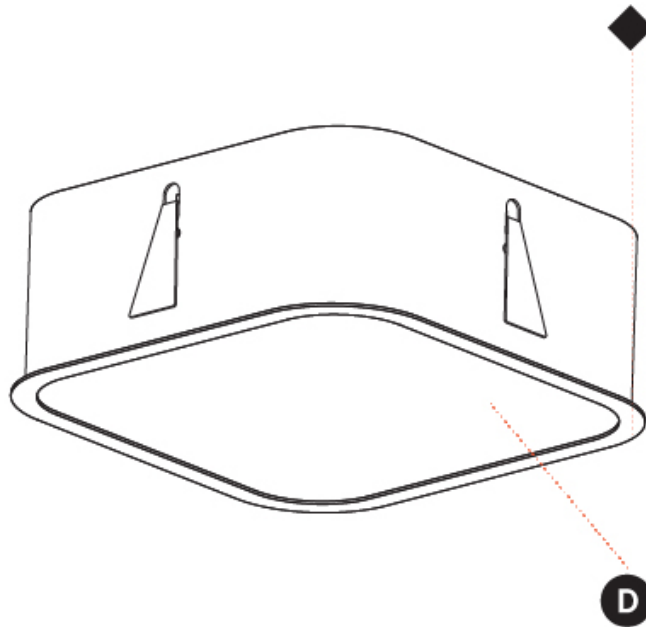

SMOOTHY STANDARD RECESSED

A37595-

PROJECT _____

TYPE _____

SPECIFIER _____

QUANTITY _____

DATE _____