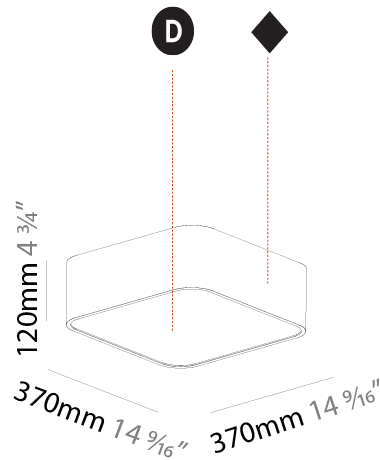

GENERAL

Series: Smoothy
Subseries: Smoothy Standard
Brand: Prolicht
Division: Architectural
Mounting Type: Surface
Mounting Location: Ceiling
Subcategory: Ambient

PHYSICAL

Shape: Square
Length (mm): 370
Length (in): 14 ⁹/₁₆
Width (mm): 370
Width (in): 14 ⁹/₁₆
Height (mm): 120
Height (in): 4 ³/₄
Light Distribution: Direct
Weight (kg): 3.458
Weight (lbs): 7.61
Diffuser: PMMA - Opal or Micro-Prism
Fixture Finish: SSR / BKV / CWI / CRY / HAB / UFT / ITA / RUA / FTG / MYG / LOD / PUS / FRO / FUP / KIA / POP / BLS / SPG / MEY / GOH / GUM / CHC / COM / ABZ / JAG / OBR / MOS / ROR
Fixture Material: Extruded Aluminum / Steel

ELECTRICAL

Lamp Type: LED (Zhaga Standard)
Input Wattage (W): 13.2
Total Output Wattage (W): 12
Dimming: Non-Dimmable
Driver Included: Yes
Driver Location: Integrated
Driver Type: Constant Current -Universal
Driver Class: Class 2
Input Voltage (V): 120 - 277
Constant Current (MA): 350
Upon Request: 0-10Vdc dimming / Phase dimming 120Vac only

LED

Color Temperature (°K): 3000 / 3500 / 4000
Max. Delivered Lumen (lm): 1380 / 1401 / 1430
CRI: >80 CRI
Efficiency (%): 0.867
Lamp Life (hrs): 50000

OPTICAL

RATINGS AND CERTIFICATIONS

Certified By: Certified for North American Standards
IP rating: IP20