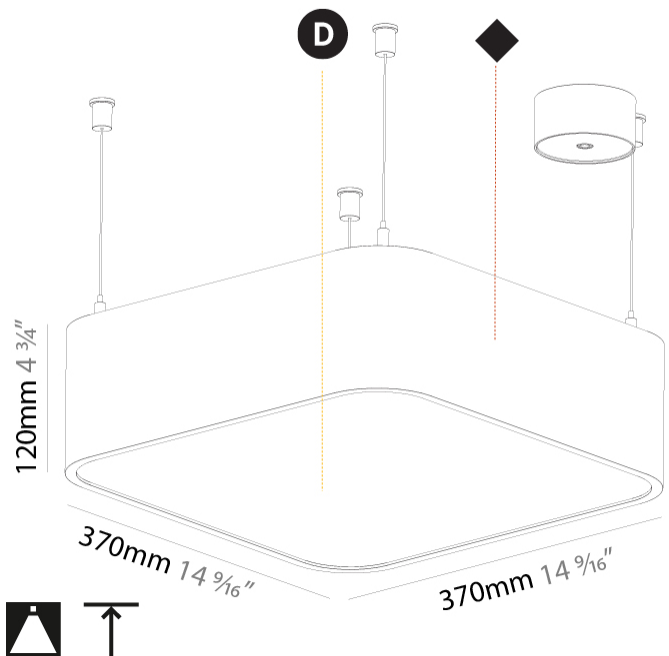

GENERAL

Series: Smoothy
Subseries: Smoothy Standard
Brand: Prolicht
Division: Architectural
Mounting Type: Suspension
Mounting Location: Ceiling
Subcategory: Ambient

PHYSICAL

Shape: Square
Length (mm): 370
Length (in): 14 9/16
Width (mm): 370
Width (in): 14 9/16
Height (mm): 120
Height (in): 4 3/4
Max. Overall Height (mm): 2120
Max. Overall Height (in): 83 7/16
Light Distribution: Direct
Weight (kg): 4.15
Weight (lbs): 9.13
Diffuser: PMMA - Opal or Micro-Prism
Fixture Finish: SSR / BKV / CWI / CRY / HAB / UFT / ITA / RUA / FTG / MYG / LOD / PUS / FRO / FUP / KIA / POP / BLS / SPG / MEY / GOH / GUM / CHC / COM / ABZ / JAG / OBR / MOS / ROR
Fixture Material: Extruded Aluminum / Steel
Cable Details: 2000mm / 78 3/4"

ELECTRICAL

Lamp Type: LED (Zhaga Standard)
Input Wattage (W): 12
Total Output Wattage (W): 10
Dimming: Non-Dimmable
Driver Included: Yes
Driver Location: Integrated
Driver Type: Constant Current - Universal
Driver Class: Class 2
Input Voltage (V): 120 - 277
Constant Current (MA): 350
Upon Request: (Not included - see components) Integral: 0-10Vdc dimming / Phase dimming 120Vac only

LED

Color Temperature (°K): 3000 / 3500 / 4000
Max. Delivered Lumen (lm): 1380 / 1401 / 1430
CRI: >80 CRI
Efficiency (%): 82.7
Lamp Life (hrs): 50000

OPTICAL

RATINGS AND CERTIFICATIONS

Certified By: Certified for North American Standards
IP rating: IP20