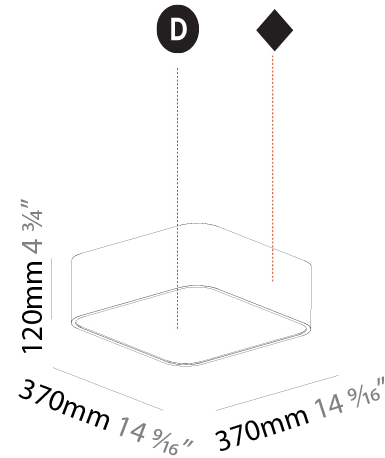

GENERAL

Series: Smoothy
Subseries: Smoothy Standard
Partner: Prolicht
Division: Architectural
Installation: Surface
Product Type: Ceiling Surface
Mounting Location: Ceiling
Light Distribution: Direct

PHYSICAL

Shape: Square
Length (mm): 370
Length (in): 14 ⁹/₁₆
Width (mm): 370
Width (in): 14 ⁹/₁₆
Height (mm): 120
Height (in): 4 ³/₄
Weight (kg): 3.458
Weight (lbs): 7.61
Diffuser: [PMMA - Opal or Micro-Prism](#)
Fixture Finish: [SSR / BKV / CWI / CRY / HAB / UFT / ITA / RUA / FTG / MYG / LOD / PUS / FRO / FUP / KIA / POP / BLS / SPG / MEY / GOH / CHC / COM / ABZ / JAG / OBR / MOS / ROR](#)
Fixture Material: [Extruded Aluminum / Steel](#)

ELECTRICAL

Lamp Type: LED (Zhaga Standard)
Input Wattage (W): 13.2
Total Output Wattage (W): 12
Dimming: [Non-Dimmable](#)
Driver Included: Yes
Driver Location: Integrated
Driver Type: Constant Current -Universal
Driver Class: Class 2
Input Voltage (V): 120 - 277
Constant Current (MA): 350
Upon Request: 0-10Vdc dimming / Phase dimming 120Vac only

LED

Color Temperature (°K): [3000 / 4000](#)
Max. Delivered Lumen (lm): 1380 / 1430
CRI: >80 CRI
Efficiency (%): 0.867
Lamp Life (hrs): 50000
Upon Request: Other CCT available

OPTICAL

RATINGS AND CERTIFICATIONS

Certified By: Certified for North American Standards
IP rating: IP20

PROJECT
TYPE
SPECIFIER
QUANTITY
DATE