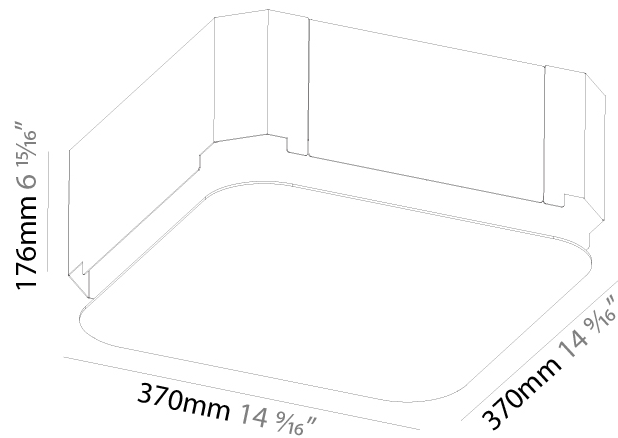

Series: Smoothy
Subseries: Smoothy Standard
Partner: Prolicht
Division: Architectural
Installation: Trimless
Product Type: Ceiling Recessed
Mounting Location: Ceiling
Light Distribution: Direct

PHYSICAL

Shape: Square
Length (mm): 370
Length (in): 14 9/16
Width (mm): 370
Width (in): 14 9/16
Depth (mm): 176
Depth (in): 6 15/16
Ceiling Thickness (mm): 10 / 12.5 / 15 / 25 / 30
Ceiling Thickness (in): 3/8 or 1/2 or 9/16 or 1 or 1 3/16
Min. Recessing Depth (mm): 200
Min. Recessing Depth (in): 7 7/8
Weight (kg): 4.236
Weight (lbs): 9.32
Diffuser: PMMA - Opal
Fixture Material: Extruded Aluminum / Steel
Cut-out Measurements: 405mm / 15 15/16" x 405mm 15 15/16"
Upon Request: Unique Sizes Unique Ceiling Thickness Unique Mounting Depth Spot Inserts

ELECTRICAL

Lamp Type: LED (Zhaga Standard)
Input Wattage (W): 13.2
Total Output Wattage (W): 12.4
Dimming: Non-Dimmable
Driver Included: Yes
Driver Location: Integrated
Driver Type: Constant Current - Universal
Driver Class: Class 2
Input Voltage (V): 120 - 277
Constant Current (MA): 350
Upon Request: (Not included - see components) Integral: 0-10Vdc dimming / Phase dimming 120Vac only

LED

Color Temperature (°K): 3000 / 4000
Max. Delivered Lumen (lm): 1090 / 1130
CRI: >80 CRI
Efficiency (%): 0.804
Lamp Life (hrs): 50000
Upon Request: Other CCT available

OPTICAL

RATINGS AND CERTIFICATIONS

Certified By: Certified for North American Standards
IP rating: IP20

200mm 7 7/8"   405mm x 405mm 15 15/16" x 15 15/16"   10 | 12 1/2 | 15 | 25 | 30mm 3/8" 1/2" 9/16" 1" 1 3/16"