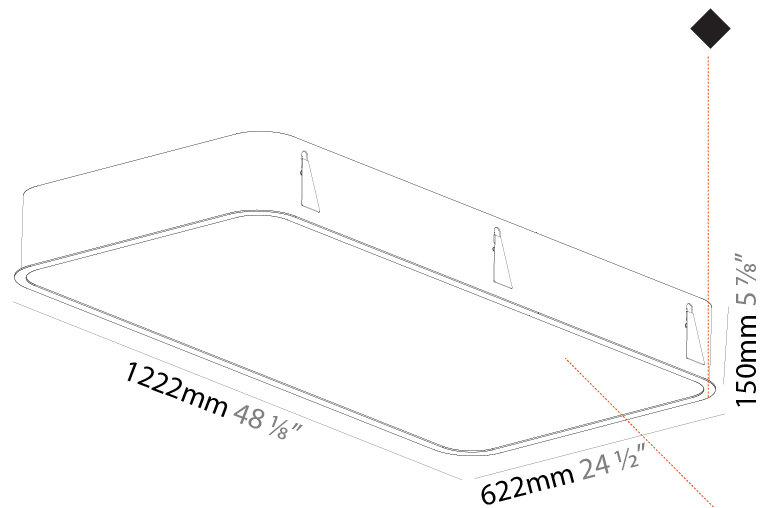

PHYSICAL

Shape: Square
Length (mm): 1222
Length (in): 48 7/8
Width (mm): 622
Width (in): 24 1/2
Height (mm): 150
Height (in): 5 7/8
Ceiling Thickness (mm): 10 / 12.5 / 15 / 25
Ceiling Thickness (in): 3/8 or 1/2 or 9/16 or 1
Min. Recessing Depth (mm): 160
Min. Recessing Depth (in): 6 5/16
Light Distribution: Direct
Weight (kg): 24.4
Weight (lbs): 53.68
Diffuser: PMMA - Opal or Micro-Prism
Fixture Finish: SSR / BKV / CWI / CRY / HAB / UFT / ITA / RUA / FTG / MYG / LOD / PUS / FRO / FUP / KIA / POP / BLS / SPG / MEY / GOH / GUM / CHC / COM / ABZ / JAG / OBR / MOS / ROR
Fixture Material: Extruded Aluminum / Steel
Cut-out Measurements: 1205mm / 47 7/16" x 605mm / 23 13/16"

ELECTRICAL

Lamp Type: LED (Zhaga Standard)
Input Wattage (W): 108.9
Total Output Wattage (W): 99
Dimming: Non-Dimmable
Driver Included: Yes
Driver Location: Integrated
Driver Type: Constant Current - Universal
Driver Class: Class 2
Input Voltage (V): 120 - 277
Constant Current (MA): 350
Upon Request: (Not included - see components) Integral: 0-10Vdc dimming / Phase dimming 120Vac only

LED

Color Temperature (°K): 3000 / 3500 / 4000
Max. Delivered Lumen (lm): 11050 / 11221 / 11450
CRI: >80 CRI
Efficiency (%): 0.827
Lamp Life (hrs): 50000

OPTICAL

RATINGS AND CERTIFICATIONS

Certified By: Certified for North American Standards
IP rating: IP20