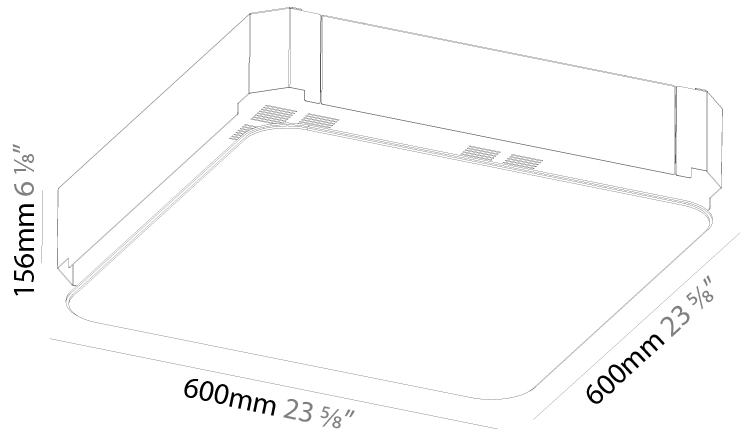

PHYSICAL

Shape: Square
Length (mm): 600
Length (in): 23 5/8
Width (mm): 600
Width (in): 23 5/8
Depth (mm): 156
Depth (in): 6 1/8
Ceiling Thickness (mm): 10 / 12.5 / 15 / 25 / 30
Ceiling Thickness (in): 3/8 or 1/2 or 9/16 or 1
Min. Recessing Depth (mm): 180
Min. Recessing Depth (in): 7 1/16
Light Distribution: Direct
Weight (kg): 12.549
Weight (lbs): 27.61
Diffuser: PMMA - Opal
Fixture Material: Extruded Aluminum / Steel
Cut-out Measurements: 635mm / 25" x 635mm / 25"
Upon Request: Unique Sizes Unique Ceiling Thickness Unique Mounting Depth Spot Inserts

ELECTRICAL

Lamp Type: LED (Zhaga Standard)
Input Wattage (W): 55
Total Output Wattage (W): 49.7
Dimming: Non-Dimmable
Driver Included: Yes
Driver Location: Integrated
Driver Type: Constant Current - Universal
Driver Class: Class 2
Input Voltage (V): 120 - 277
Constant Current (MA): 350
Upon Request: (Not included - see components) Integral: 0-10Vdc dimming / Phase dimming 120Vac only

LED

Color Temperature (°K): 3000 / 3500 / 4000
Max. Delivered Lumen (lm): 5370 / 5449 / 5560
CRI: >80 CRI
Efficiency (%): 65 (5mm Perspex) / 80.40
Lamp Life (hrs): 50000
Upon Request: RGB-W Tunable White Special Color Temperature CRI90

OPTICAL

RATINGS AND CERTIFICATIONS

Certified By: Certified for North American Standards
IP rating: IP20