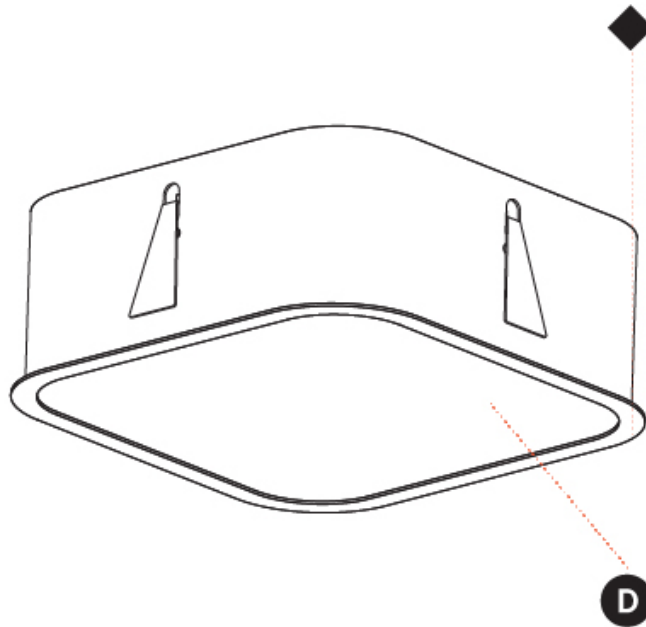

SMOOTHY STANDARD RECESSED

A37595-

PROJECT	_____
TYPE	_____
SPECIFIER	_____
QUANTITY	_____
DATE	_____

A