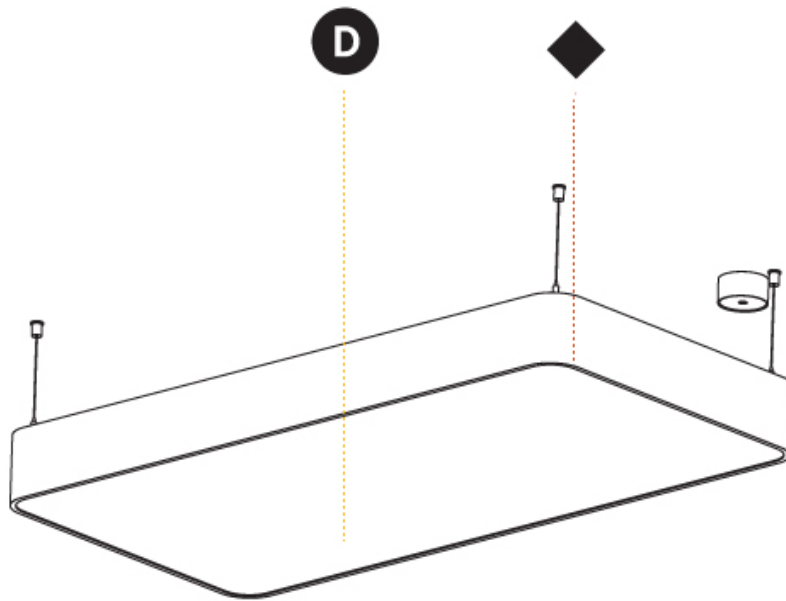

SMOOTHY STANDARD SUSPENSION

A31684-

PROJECT _____

TYPE _____

SPECIFIER _____

QUANTITY _____

DATE _____

A