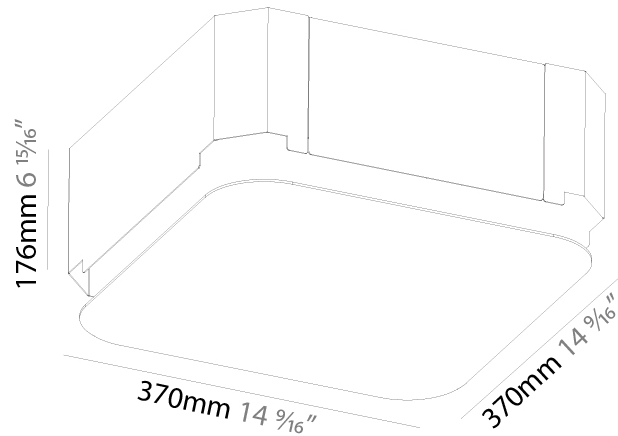

PHYSICAL

Shape: Square
Length (mm): 370
Length (in): 14 ⁹/₁₆"
Width (mm): 370
Width (in): 14 ⁹/₁₆"
Depth (mm): 176
Depth (in): 6 ¹⁵/₁₆"
Ceiling Thickness (mm): 10 / 12.5 / 15 / 25 / 30
Ceiling Thickness (in): 3/8 or 1/2 or 9/16 or 1 or 1 3/16
Min. Recessing Depth (mm): 200
Min. Recessing Depth (in): 7 ⁷/₈"
Light Distribution: Direct
Weight (kg): 4.236
Weight (lbs): 9.32
Diffuser: PMMA - Opal
Fixture Material: Extruded Aluminum / Steel
Cut-out Measurements: 405mm / 15 15/16" x 405mm 15 15/16"
Upon Request: Unique Sizes Unique Ceiling Thickness Unique Mounting Depth Spot Inserts

ELECTRICAL

Lamp Type: LED (Zhaga Standard)
Input Wattage (W): 13.2
Total Output Wattage (W): 12.4
Dimming: Non-Dimmable
Driver Included: Yes
Driver Location: Integrated
Driver Type: Constant Current - Universal
Driver Class: Class 2
Input Voltage (V): 120 - 277
Constant Current (MA): 350
Upon Request: (Not included - see components) Integral: 0-10Vdc dimming / Phase dimming 120Vac only

LED

Color Temperature (°K): 3000 / 3500 / 4000
Max. Delivered Lumen (lm): 1090 / 1107 / 1130
CRI: >80 CRI
Efficiency (%): 0.804
Lamp Life (hrs): 50000
Upon Request: RGB-W Tunable White Special Color Temperature CRI90

OPTICAL

RATINGS AND CERTIFICATIONS

Certified By: Certified for North American Standards
IP rating: IP20

PROJECT
TYPE
SPECIFIER
QUANTITY
DATE

200mm 405mm x 405mm 10 | 12 1/2 | 15 | 25 | 30mm
7 7/8" 15 15/16" x 15 15/16" 3/8" 1/2" 9/16" 1" 1 3/16"