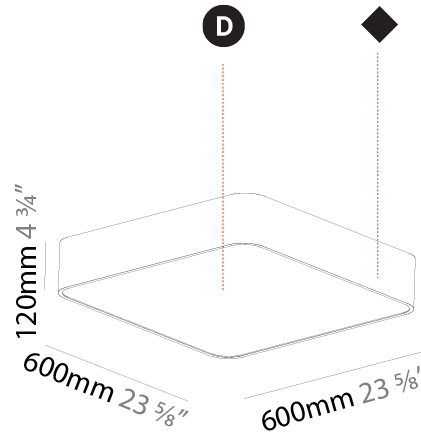

GENERAL

Series: Smoothy
Subseries: Smoothy Standard
Brand: Prolicht
Division: Architectural
Mounting Type: Surface
Mounting Location: Ceiling
Subcategory: Ambient

PHYSICAL

Shape: Square
Length (mm): 600
Length (in): 23 5/8
Width (mm): 600
Width (in): 23 5/8
Height (mm): 120
Height (in): 4 3/4
Light Distribution: Direct
Weight (kg): 11.315
Weight (lbs): 24.89
Diffuser: [PMMA - Opal or Micro-Prism](#)
Fixture Finish: [SSR / BKV / CWI / CRY / HAB / UFT / ITA / RUA / FTG / MYG / LOD / PUS / FRO / FUP / KIA / POP / BLS / SPG / MEY / GOH / GUM / CHC / COM / ABZ / JAG / OBR / MOS / ROR](#)
Fixture Material: [Extruded Aluminum / Steel](#)

ELECTRICAL

Lamp Type: LED (Zhaga Standard)
Input Wattage (W): 55
Total Output Wattage (W): 49.7
Dimming: [Non-Dimmable](#)
Driver Included: Yes
Driver Location: Integrated
Driver Type: [Constant Current - Universal](#)
Driver Class: [Class 2](#)
Input Voltage (V): 120 - 277
Constant Current (MA): 350
Upon Request: (Not included - see components) Integral: 0-10Vdc dimming / Phase dimming 120Vac only

LED

Color Temperature (°K): [3000 / 3500 / 4000](#)
Max. Delivered Lumen (lm): 5520 / 5606 / 5720
CRI: >80 CRI
Efficiency (%): 0.867
Lamp Life (hrs): 50000

OPTICAL

RATINGS AND CERTIFICATIONS

Certified By: Certified for North American Standards
IP rating: IP20

PROJECT
TYPE
SPECIFIER
QUANTITY
DATE