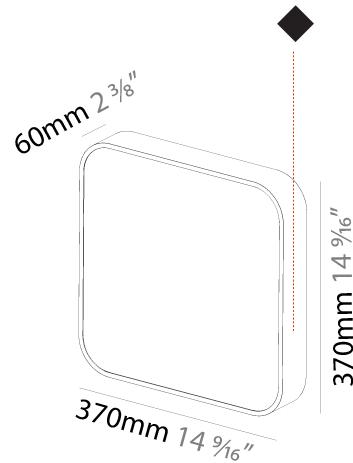

GENERAL

Series: Smoothy
Subseries: Smoothy Flat
Brand: Prolight
Division: Architectural
Mounting Type: Surface
Mounting Location: Ceiling
Subcategory: Ambient

PHYSICAL

Shape: Square
Length (mm): 370
Length (in): 14 ⁹/₁₆
Height (mm): 370
Depth (mm): 60
Height (in): 14 ⁹/₁₆
Depth (in): 2 ³/₈
Light Distribution: Direct
Weight (kg): 3.16
Weight (lbs): 6.94
Diffuser: PMMA - Opal
Fixture Finish: SSR / BKV / CWI / CRY / HAB / UFT / ITA / RUA / FTG / MYG / LOD / PUS / FRO / FUP / KIA / POP / BLS / SPG / MEY / GOH / GUM / CHC / COM / ABZ / JAG / OBR / MOS / ROR
Fixture Material: Extruded Aluminum / Steel

ELECTRICAL

Lamp Type: LED (Zhaga Standard)
Input Wattage (W): 13.2
Total Output Wattage (W): 12
Dimming: Non-Dimmable
Driver Included: Yes
Driver Location: Integrated
Driver Type: Constant Current - Universal
Driver Class: Class 2
Input Voltage (V): 120 - 277
Constant Current (MA): 350
Upon Request: (Not included - see components) Integral: 0-10Vdc dimming / Phase dimming 120Vac only

LED

Color Temperature (°K): 3000 / 3500 / 4000
Max. Delivered Lumen (lm): 1200 / 1225 / 1250
CRI: >80 CRI
Lamp Life (hrs): 50000

OPTICAL

RATINGS AND CERTIFICATIONS

Certified By: Certified for North American Standards
IP rating: IP20