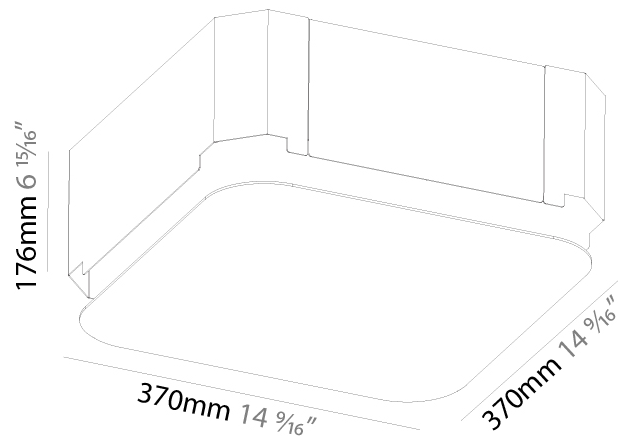

PHYSICAL

Shape: Square
Length (mm): 370
Length (in): 14 ⁹/₁₆"
Width (mm): 370
Width (in): 14 ⁹/₁₆"
Depth (mm): 176
Depth (in): 6 ¹⁵/₁₆"
Ceiling Thickness (mm): 10 / 12.5 / 15 / 25 / 30
Ceiling Thickness (in): 3/8 or 1/2 or 9/16 or 1 or 1 3/16
Min. Recessing Depth (mm): 200
Min. Recessing Depth (in): 7 ⁷/₈"
Light Distribution: Direct
Weight (kg): 4.236
Weight (lbs): 9.32
Diffuser: PMMA - Opal
Fixture Material: Extruded Aluminum / Steel
Cut-out Measurements: 405mm / 15 15/16" x 405mm 15 15/16"
Upon Request: Unique Sizes Unique Ceiling Thickness Unique Mounting Depth Spot Inserts

ELECTRICAL

Lamp Type: LED (Zhaga Standard)
Input Wattage (W): 13.2
Total Output Wattage (W): 12.4
Dimming: Non-Dimmable
Driver Included: Yes
Driver Location: Integrated
Driver Type: Constant Current - Universal
Driver Class: Class 2
Input Voltage (V): 120 - 277
Constant Current (MA): 350
Upon Request: (Not included - see components) Integral: 0-10Vdc dimming / Phase dimming 120Vac only

LED

Color Temperature (°K): 3000 / 3500 / 4000
Max. Delivered Lumen (lm): 1090 / 1107 / 1130
CRI: >80 CRI
Efficiency (%): 0.804
Lamp Life (hrs): 50000
Upon Request: RGB-W Tunable White Special Color Temperature CRI90

OPTICAL

RATINGS AND CERTIFICATIONS

Certified By: Certified for North American Standards
IP rating: IP20