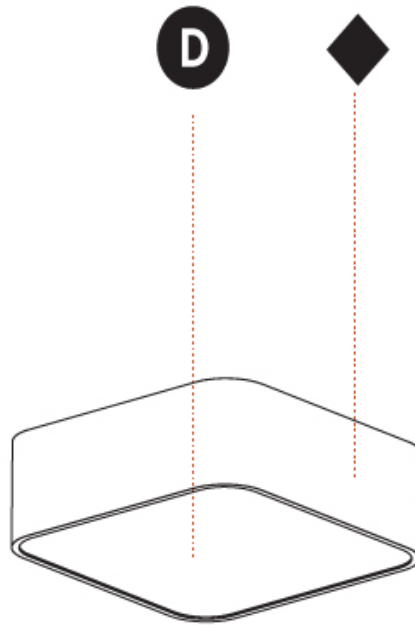

SMOOTHY STANDARD SURFACE

A32365-

PROJECT _____

TYPE _____

SPECIFIER _____

QUANTITY _____

DATE _____