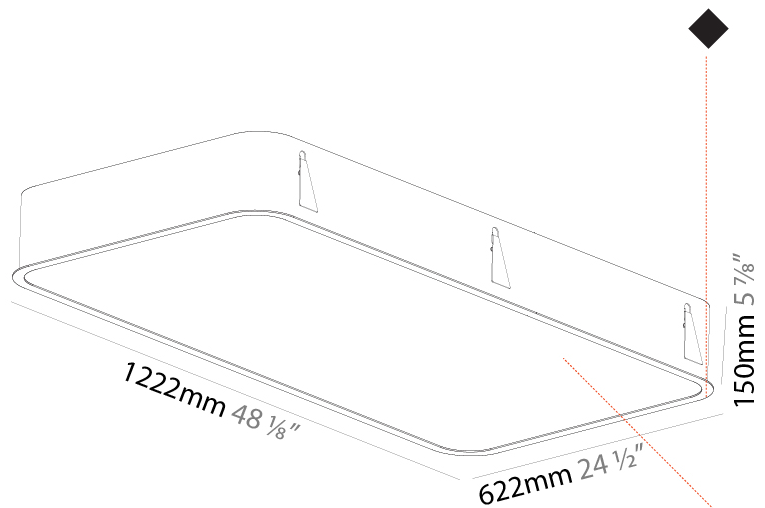

PHYSICAL

Shape: Square
Length (mm): 1222
Length (in): 48 7/8
Width (mm): 622
Width (in): 24 1/2
Height (mm): 150
Height (in): 5 7/8
Ceiling Thickness (mm): 10 / 12.5 / 15 / 25
Ceiling Thickness (in): 3/8 or 1/2 or 9/16 or 1
Min. Recessing Depth (mm): 160
Min. Recessing Depth (in): 6 5/16
Light Distribution: Direct
Weight (kg): 24.4
Weight (lbs): 53.68
Diffuser: PMMA - Opal or Micro-Prism
Fixture Finish: SSR / BKV / CWI / CRY / HAB / UFT / ITA / RUA / FTG / MYG / LOD / PUS / FRO / FUP / KIA / POP / BLS / SPG / MEY / GOH / GUM / CHC / COM / ABZ / JAG / OBR / MOS / ROR
Fixture Material: Extruded Aluminum / Steel
Cut-out Measurements: 1205mm / 47 7/16" x 605mm / 23 13/16"

ELECTRICAL

Lamp Type: LED (Zhaga Standard)
Input Wattage (W): 108.9
Total Output Wattage (W): 99
Dimming: Non-Dimmable
Driver Included: Yes
Driver Location: Integrated
Driver Type: Constant Current - Universal
Driver Class: Class 2
Input Voltage (V): 120 - 277
Constant Current (MA): 350
Upon Request: (Not included - see components) Integral: 0-10Vdc dimming / Phase dimming 120Vac only

LED

Color Temperature (°K): 3000 / 3500 / 4000
Max. Delivered Lumen (lm): 11050 / 11221 / 11450
CRI: >80 CRI
Efficiency (%): 0.827
Lamp Life (hrs): 50000

OPTICAL

RATINGS AND CERTIFICATIONS

Certified By: Certified for North American Standards
IP rating: IP20