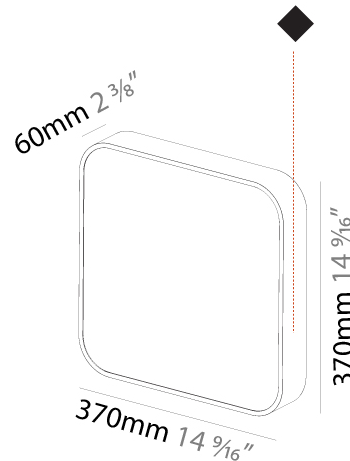

GENERAL

Series: Smoothy
Subseries: Smoothy Flat
Brand: Prolicht
Division: Architectural
Mounting Type: Surface
Mounting Location: Ceiling
Subcategory: Ambient

PHYSICAL

Shape: Square
Length (mm): 370
Length (in): 14 ⁹/₁₆
Height (mm): 370
Depth (mm): 60
Height (in): 14 ⁹/₁₆
Depth (in): 2 ³/₈
Light Distribution: Direct
Weight (kg): 3.16
Weight (lbs): 6.94
Diffuser: PMMA - Opal
Fixture Finish: SSR / BKV / CWI / CRY / HAB / UFT / ITA / RUA / FTG / MYG / LOD / PUS / FRO / FUP / KIA / POP / BLS / SPG / MEY / GOH / GUM / CHC / COM / ABZ / JAG / OBR / MOS / ROR
Fixture Material: Extruded Aluminum / Steel

ELECTRICAL

Lamp Type: LED (Zhaga Standard)
Input Wattage (W): 13.2
Total Output Wattage (W): 12
Dimming: Non-Dimmable
Driver Included: Yes
Driver Location: Integrated
Driver Type: Constant Current - Universal
Driver Class: Class 2
Input Voltage (V): 120 - 277
Constant Current (MA): 350
Upon Request: (Not included - see components) Integral: 0-10Vdc dimming / Phase dimming 120Vac only

LED

Color Temperature (°K): 3000 / 3500 / 4000
Max. Delivered Lumen (lm): 1200 / 1225 / 1250
CRI: >80 CRI
Lamp Life (hrs): 50000

OPTICAL

RATINGS AND CERTIFICATIONS

Certified By: Certified for North American Standards
IP rating: IP20

PROJECT
TYPE
SPECIFIER
QUANTITY
DATE