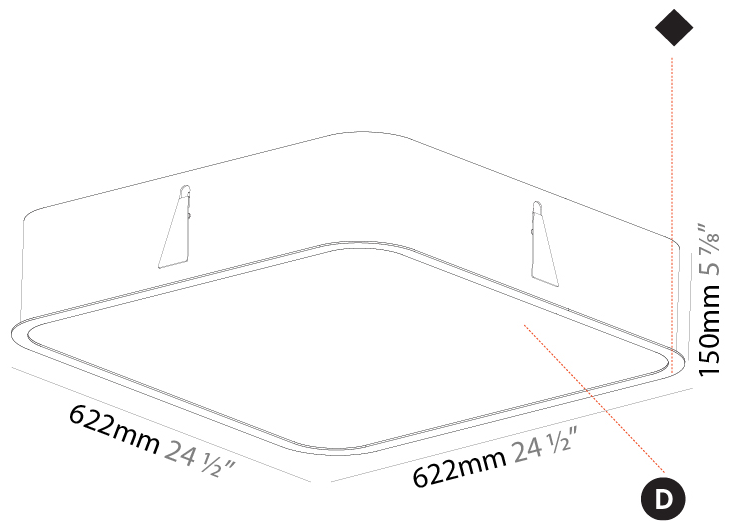

PHYSICAL

Shape: Square
Length (mm): 622
Length (in): 24 1/2
Width (mm): 622
Width (in): 24 1/2
Height (mm): 150
Height (in): 5 7/8
Ceiling Thickness (mm): 10 / 12.5 / 15 / 25
Ceiling Thickness (in): 3/8 or 1/2 or 9/16 or 1
Min. Recessing Depth (mm): 160
Min. Recessing Depth (in): 6 5/16
Light Distribution: Direct
Weight (kg): 12.317
Weight (lbs): 27.10
Diffuser: PMMA - Opal or Micro-Prism
Fixture Finish: SSR / BKV / CWI / CRY / HAB / UFT / ITA / RUA / FTG / MYG / LOD / PUS / FRO / FUP / KIA / POP / BLS / SPG / MEY / GOH / GUM / CHC / COM / ABZ / JAG / OBR / MOS / ROR
Fixture Material: Extruded Aluminum / Steel
Cut-out Measurements: 605mm / 23 13/16" x 605mm / 23 13/16"

ELECTRICAL

Lamp Type: LED (Zhaga Standard)
Input Wattage (W): 55
Total Output Wattage (W): 49.7
Dimming: Non-Dimmable
Driver Included: Yes
Driver Location: Integrated
Driver Type: Constant Current - Universal
Driver Class: Class 2
Input Voltage (V): 120 - 277
Constant Current (MA): 350
Upon Request: (Not included - see components) Integral: 0-10Vdc dimming / Phase dimming 120Vac only

LED

Color Temperature (°K): 3000 / 3500 / 4000
Max. Delivered Lumen (lm): 5520 / 5606 / 5720
Nominal Lumen (lm): 6680lm
CRI: >80 CRI
Efficiency (%): 0.827
Lamp Life (hrs): 50000

OPTICAL

RATINGS AND CERTIFICATIONS

Certified By: Certified for North American Standards
IP rating: IP20